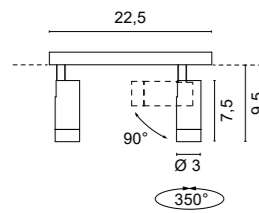

6704

0,20 Kg

.01	White	☐
.02	Black	☒
/W	4000K /25 /48 /63	48V DC 5,9W 1060lm 880lm (out)
/W	4000K /ST Satin	48V DC 5,9W 1060lm 816lm (out)
/WW	3000K /25 /48 /63	48V DC 5,9W 1030lm 855lm (out)
/WW	3000K /ST Satin	48V DC 5,9W 1030lm 793lm (out)
/XW	2700K /25 /48 /63	48V DC 5,9W 969lm 804lm (out)
/XW	2700K /ST Satin	48V DC 5,9W 969lm 746lm (out)