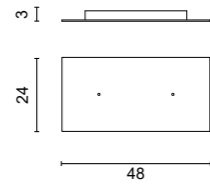

## CEILING ROSES FOR SPIRITS COMPOSITIONS

Ceiling rose with converter  
1 Spirits

**IN** 50/60Hz 220-240V

**0951** 1,00 Kg

.01 White  
.02 Black

/DIM PUSH - 1... 10V  
/DALI DALI

Ceiling rose with converter  
2 Spirits