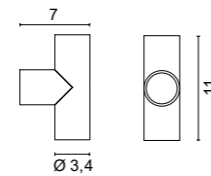

7501 T Joint expanding bend

.01	White	
.02	Black	
.06	Green	
.33	Stainless Steel AISI 316L	
.34	Painted corten finishing