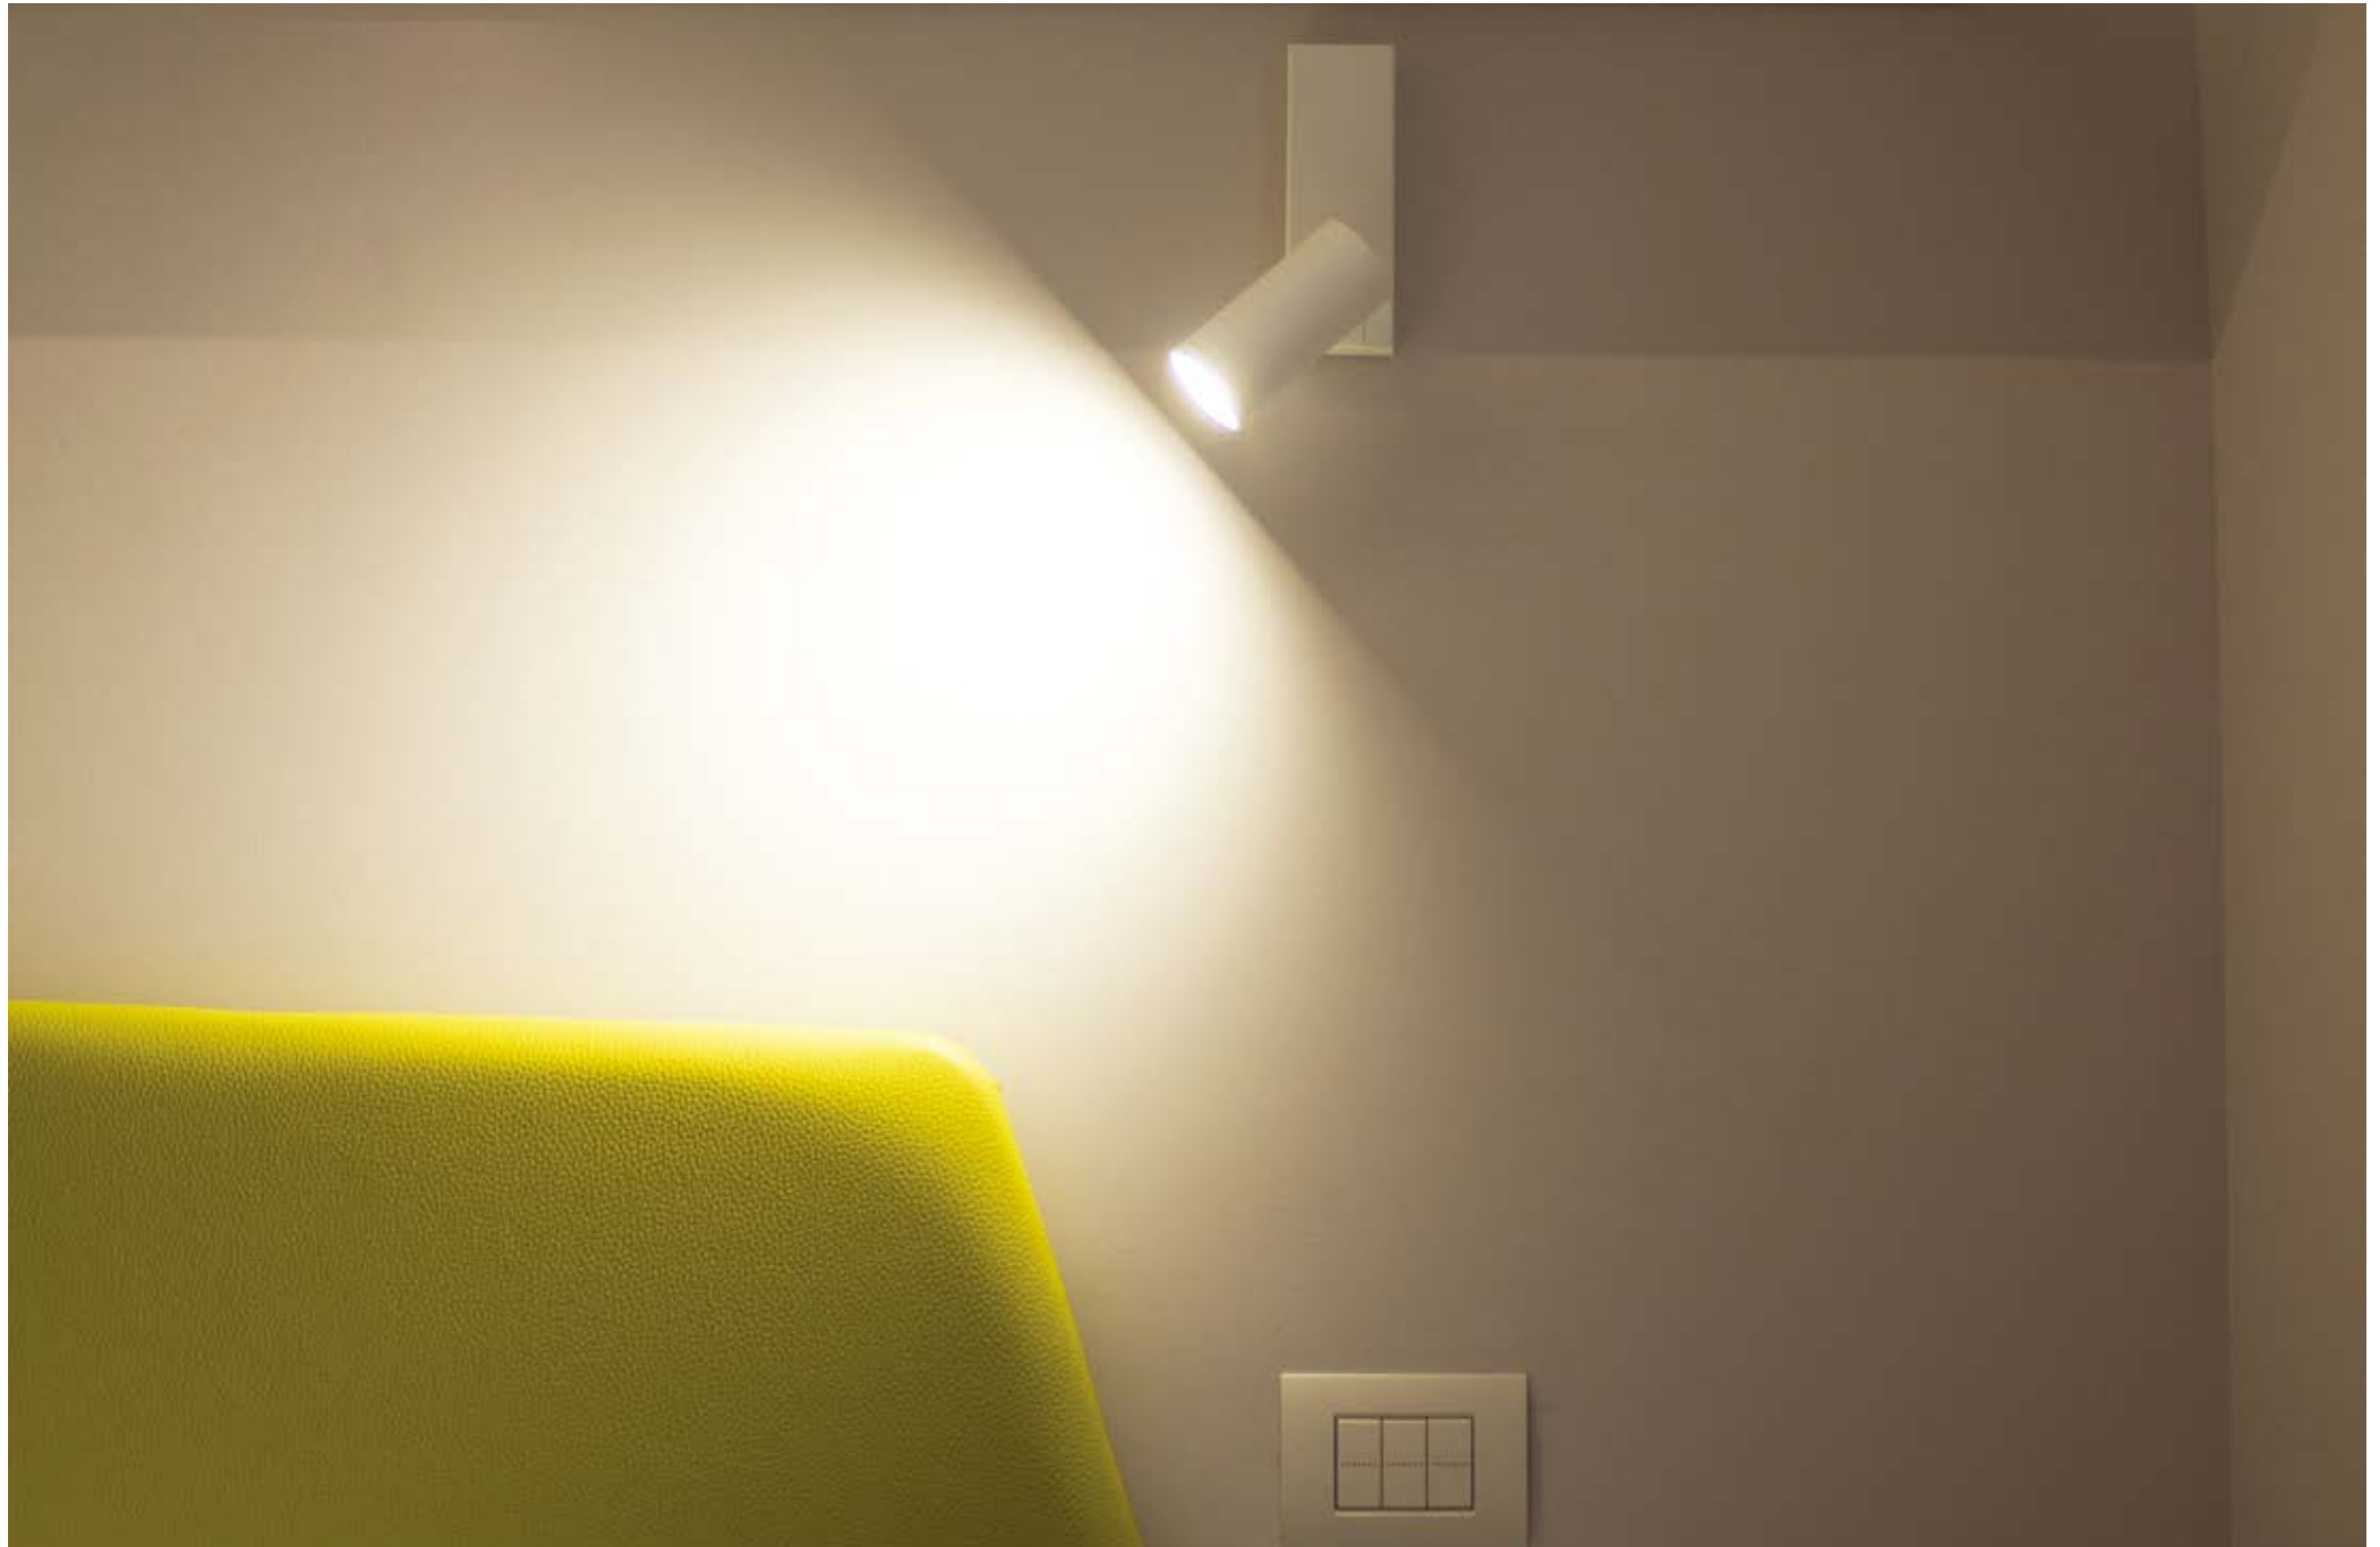

## ACCESSORIES

Element  
**0264**

Decorative parabolic reflector.    Ø 10cm H 3,6cm

- .01 White
- .02 Black