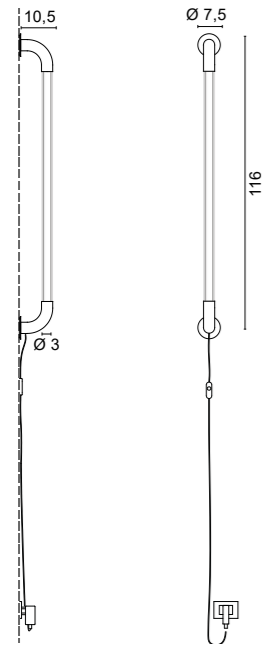

BAGLIORI

4648 1,3 Kg

.02 Black

/WW 3000K LED 20W 1949lm

With PUSH DIMMER on black cable