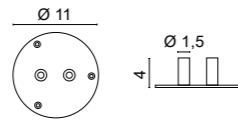

0252/2 Installation base for 2 art. Trilli