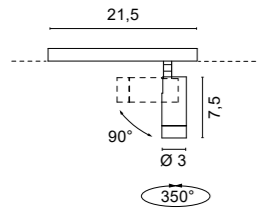

IRIS TRACK 48V