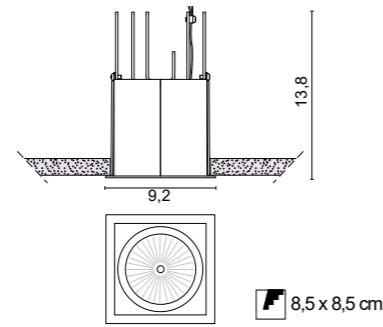

STAR MAXI

6707

0,40 Kg

- .01 White ■
- .02 Black ■
- .25 Satin gold ■
- .32 Nickel mat ■

/W	4000K	/ST	Satin	LED 18,8W 37,5V 500mA	2733lm	2104lm (out)
/WW	3000K	/ST	Satin	LED 18,8W 37,5V 500mA	2655lm	2044lm (out)
/XW	2700K	/ST	Satin	LED 18,8W 37,5V 500mA	2499lm	1924lm (out)

6708

0,50 Kg

- .01 White ■
- .02 Black ■

/W	4000K	/12 /40	LED 18,8W 37,5V 500mA	2733lm	2213lm (out)
/W	4000K	/ST Satin	LED 18,8W 37,5V 500mA	2733lm	2104lm (out)
/WW	3000K	/12 /40	LED 18,8W 37,5V 500mA	2655lm	2150lm (out)
/WW	3000K	/ST Satin	LED 18,8W 37,5V 500mA	2655lm	2044lm (out)
/XW	2700K	/12 /40	LED 18,8W 37,5V 500mA	2499lm	2024lm (out)
/XW	2700K	/ST Satin	LED 18,8W 37,5V 500mA	2499lm	1924lm (out)

FINISHES CODES

6708

- .01 White
- .02 Black
- .02/ST Satin

6707

- .01 White
- .02 Black
- .25 Satin Gold
- .32 Nickel mat

DRIVERS

ON/OFF

Cod.	0147/COB 500mA
6707	1
6708	1

DIMMABLE

0141/DIM PUSH - 1...10V	0141/DALI DIM DALI	0145 DIM	0145/DALI DIM - DALI
6707	1	1	1
6708	1	1	1

Only serial connection

CASAMBI

0145/CASA	
6707	1
6708	1

LED EMERGENCY UNIT

0115/EM INVERTER + BATTERY + LED INDICATOR	
6707	1
6708	1