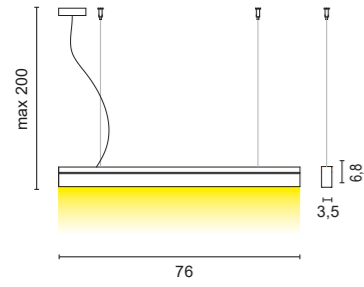

RAIL

1541 1,10 Kg

- **.01** White
- **.02** Black
- **.85** Painted silver finishing
- **.86** Painted gold finishing
- **.87** Painted copper finishing
- **.88** Painted Bronze finishing

/W	4000K	LED 13,5W CRI>90	1695lm
/WW	3000K	LED 13,5W CRI>90	1515lm
/XW	2700K	LED 13,5W CRI>90	1417lm

Dimmable PUSH - 1... 10V DALI on request

The product code refers to the complete lamp.
2 closing heads and polycarbonate satin diffuser are included.