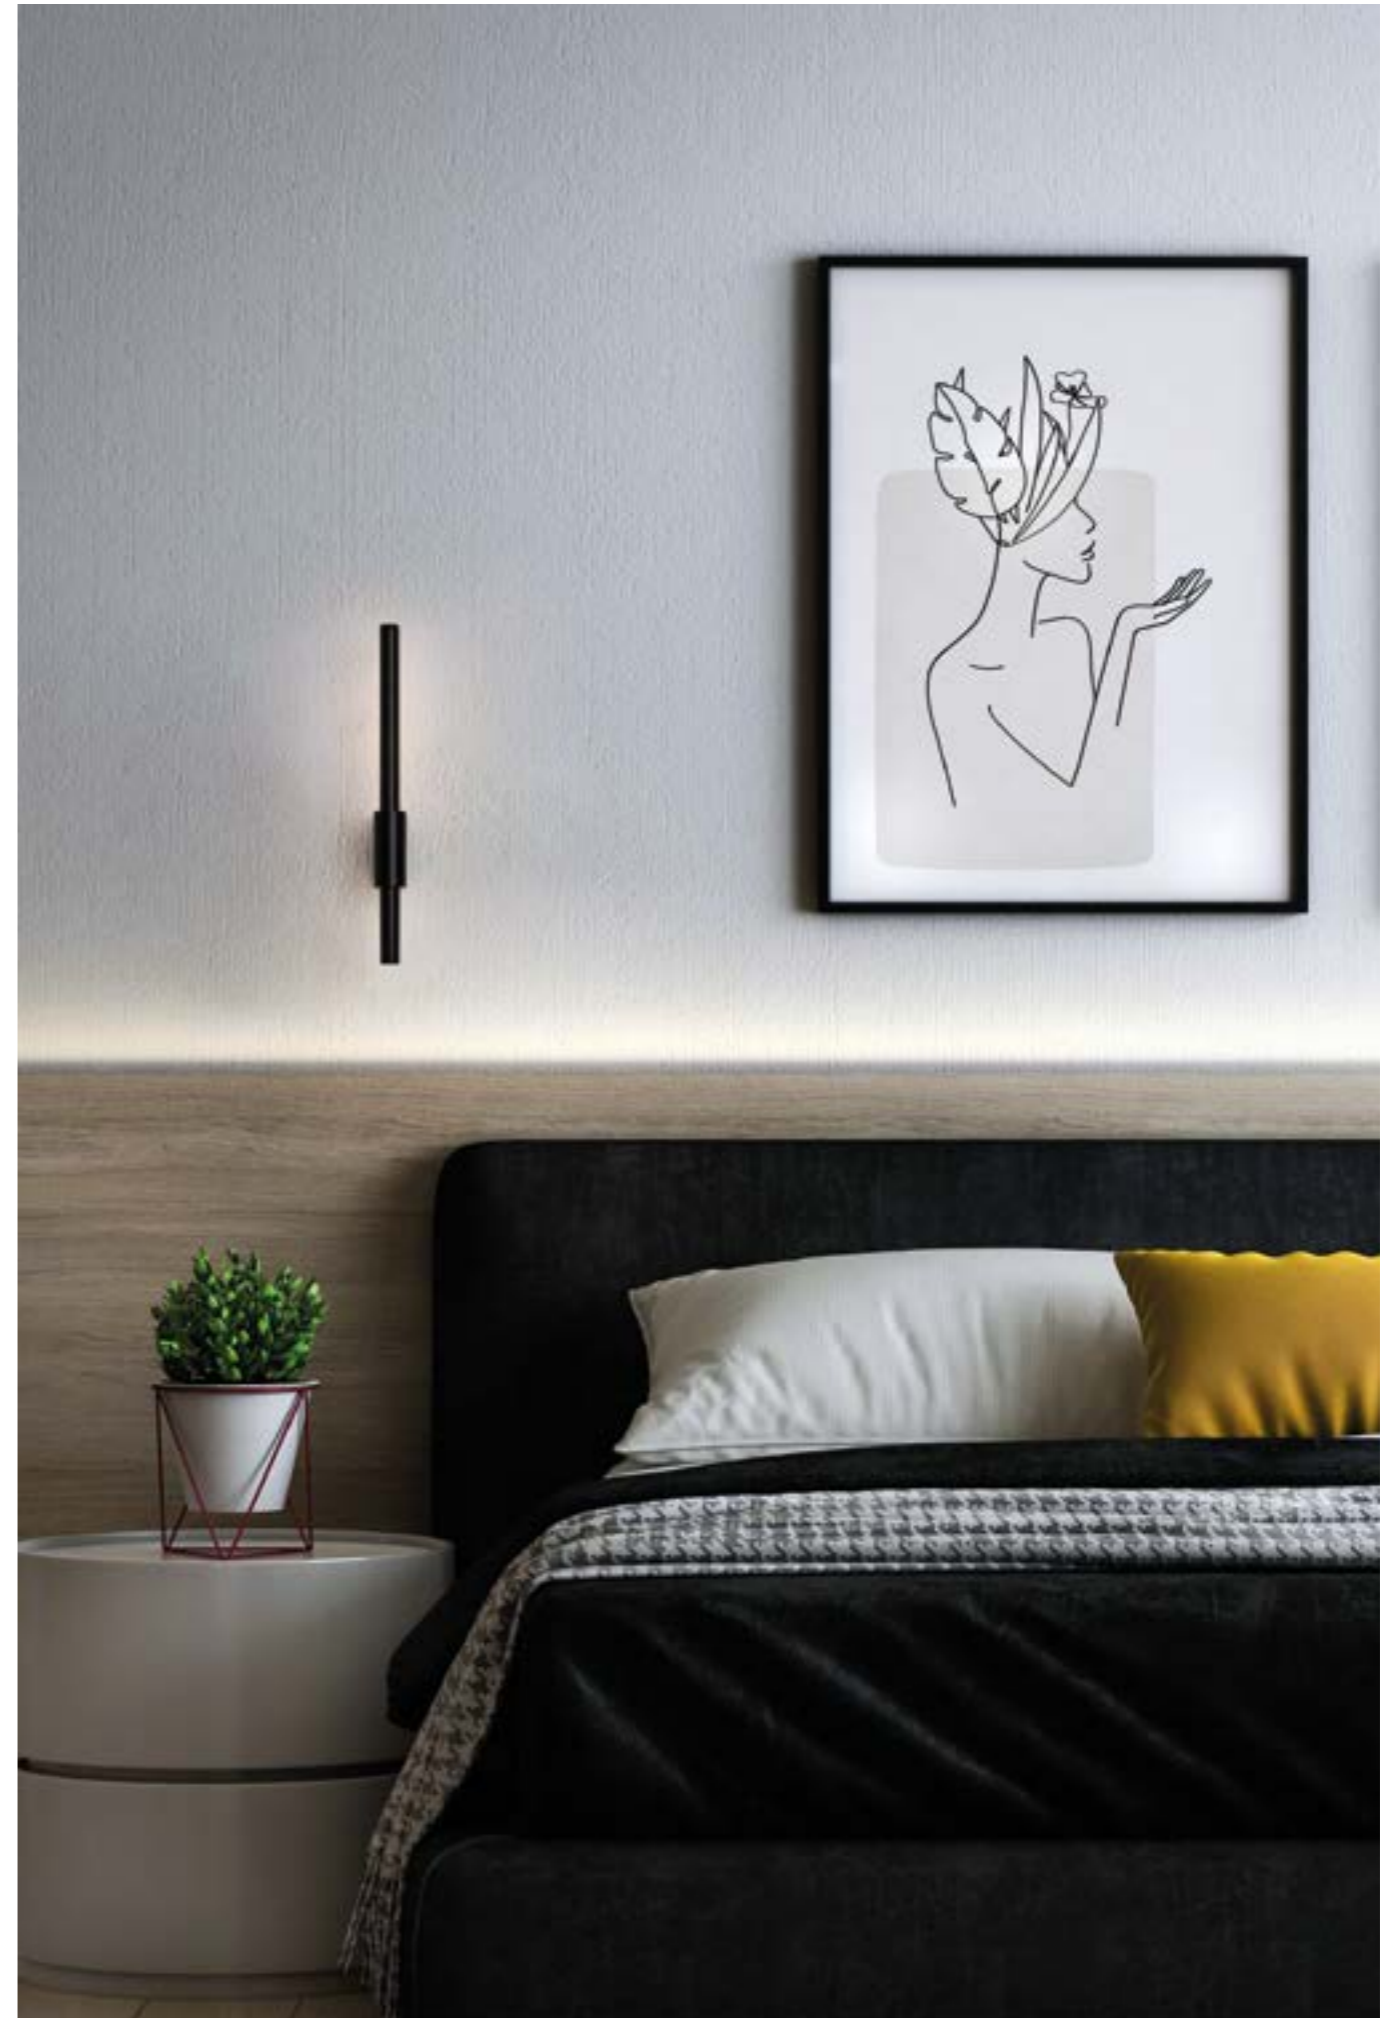

4566 0,40 Kg

- .01 White
- .02 Black
- .25 Satin gold

/W	4000K	LED 5,4W	CRI>90	600lm
/WW	3000K	LED 5,4W	CRI>90	595lm
/XW	2700K	LED 5,4W	CRI>90	537lm

4570 1,10 Kg

- .01 White
- .02 Black

/W	4000K	LED 22,5W	CRI>90	2825lm
/WW	3000K	LED 22,5W	CRI>90	2525lm
/XW	2700K	LED 22,5W	CRI>90	2362lm

Diffuser not orientable.

FINISHES CODES

.01 White   .02 Black   .25 Satin gold