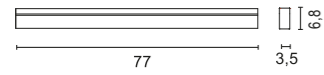

RAIL

4578 1,10 Kg

.01	White		
/W	4000K	LED 13,5W CRI>90	1695lm
/WW	3000K	LED 13,5W CRI>90	1515lm
/XW	2700K	LED 13,5W CRI>90	1417lm