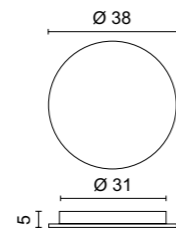

Ceiling rose with **100W** driver 50/60Hz 220-230V

0990/100	1,30Kg		
.01	White	■	
.02	Black	■	
.85	Painted silver finishing	■	
.86	Painted gold finishing	■	
.87	Painted copper finishing	■	
.88	Painted bronze finishing	■	
/P	DIMMER		MAX 100W
/V	DIMMER		MAX 100W
/D	DIMMER		MAX 100W
/T	DIMMER		MAX 100W

Ceiling rose with **200W** driver 50/60Hz 220-230V

0990/200	2,00kg		
.01	White	■	
.02	Black	■	
.85	Painted silver finishing	■	
.86	Painted gold finishing	■	
.87	Painted copper finishing	■	
.88	Painted bronze finishing	■	
/P	DIMMER		MAX 2x100W
/V	DIMMER		MAX 2x100W
/D	DIMMER		MAX 2x100W
/T	DIMMER		MAX 2x100W