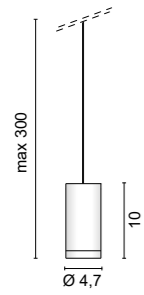

NEWTON TRACK 48V

1591

0,50Kg

.02	Black	■
.25	Satin gold	■
.32	Nickel mat	■

/W	4000K		5,9W 17V 350mA	1060lm	880lm (out)
/W	4000K	/ST Satin	5,9W 17V 350mA	1060lm	816lm (out)
/WW	3000K		5,9W 17V 350mA	1030lm	855lm (out)
/WW	3000K	/ST Satin	5,9W 17V 350mA	1030lm	793lm (out)
/XW	2700K		5,9W 17V 350mA	969lm	804lm (out)
/XW	2700K	/ST Satin	5,9W 17V 350mA	969lm	746lm (out)

2 displacement component included
Upon request beam angles: 24° o 58°