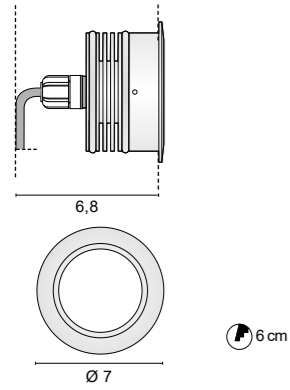

ZEPPELIN MAXI

6736.33/ 0,40 Kg

.33 Stainless Steel AISI 316L

/W	4000K	LED 4W 24V	658lm
/WW	3000K	LED 4W 24V	608lm
/XW	2700K	LED 4W 24V	562lm

Only Parallel connection