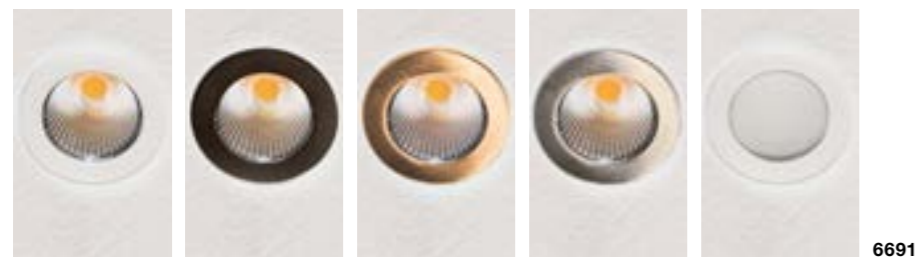

IP 54 upon request

FINISHES CODES

.01 White .02 Black .25 Satin Gold .32 Nickel mat .01/ST Satin

.01 White .02 Black .25 Satin Gold .32 Nickel mat .01/ST Satin