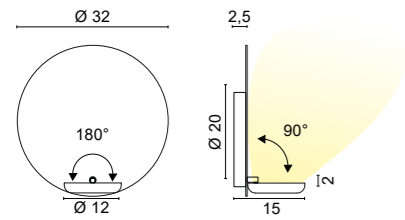

4629 1,50 Kg

.01	White	
.02.29	Black, Gold leaf	
.25.01	Satin gold, White	
.32.01	Nickel mat, White	

/W	4000K	LED 12,6W	2390lm
/WW	3000K	LED 12,6W	2253lm
/XW	2700K	LED 12,6W	2156lm

DALI dimming