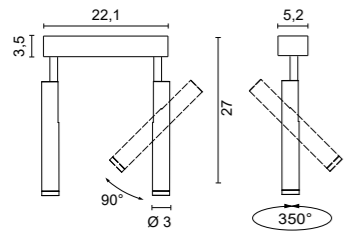

4613 1,25 Kg

- .01 White
- .02 Black
- .31 Chromed

/W	4000K	/35	/48	/63	LED 17,4W	2446lm
/W	4000K	/ST	Satin		LED 17,4W	2446lm
/WW	3000K	/35	/48	/63	LED 17,4W	2312lm
/WW	3000K	/ST	Satin		LED 17,4W	2312lm
/XW	2700K	/35	/48	/63	LED 17,4W	2212lm
/XW	2700K	/ST	Satin		LED 17,4W	2212lm