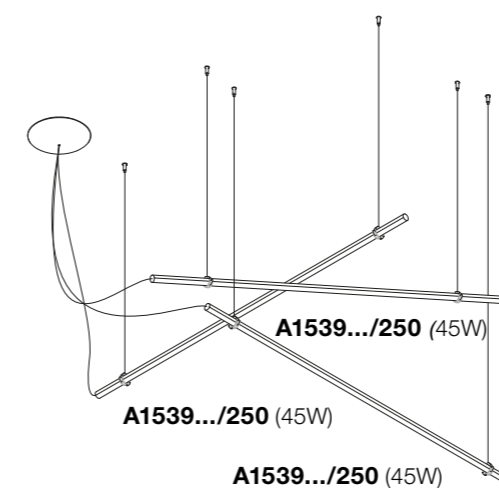

0990/150

Ceiling rose with driver 150W