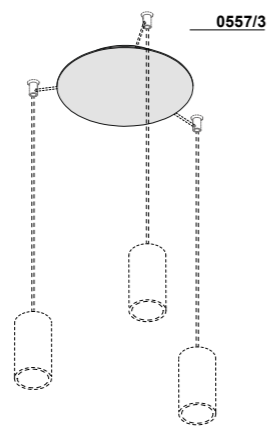

Ceiling rose with driver
3 lamps

IN 50/60Hz 220-240V
OUT 350mA DC

0557/3 Ø 38 cm H 4,0 cm 0,50 Kg

/DIM PUSH - 1... 10V
/DALI DALI