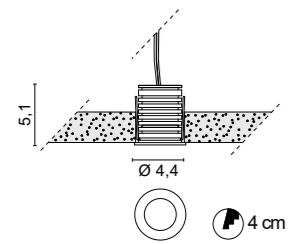

STAR IP - STAR RGB

6692 0,12 Kg

- .01 White
- .02 Black
- .31 Chromed

/W	4000K	LED 2,4W 16,3V 150mA	477lm	367lm (out)
/WW	3000K	LED 2,4W 16,3V 150mA	463lm	356lm (out)
/XW	2700K	LED 2,4W 16,3V 150mA	435lm	335lm (out)

Only serial connection