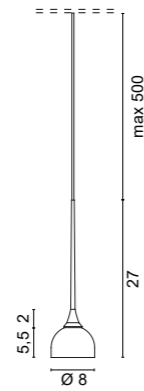

# TULIPANO

**1680** 0,15 Kg

- .02** Black / White inside ■
- .25** Satin gold / White inside ■

<b>/W</b>	4000K	LED 2W 350mA	on request
<b>/WW</b>	3000K	LED 2W 350mA	296lm
<b>/XW</b>	2700K	LED 2W 350mA	284lm