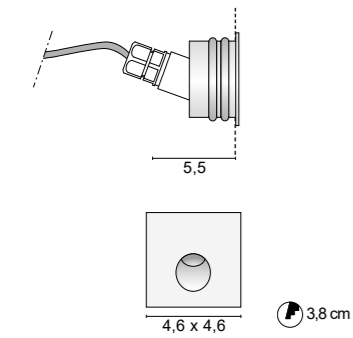

6739 0,08 Kg

.01 White ☐
.45 Anodized Aluminium ☒

/W 4000K 1W 350mA 158lm
/WW 3000K 1W 350mA 150lm
/XW 2700K 1W 350mA 143lm