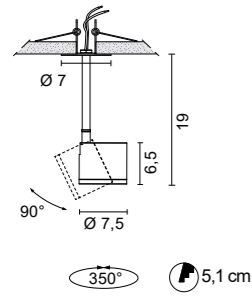

NEWTON FLAT

6468

0,60 Kg

.01	White	☐
.02	Black	☐
/W	4000K /13 /40	LED 8,7W 17,5V 500mA 1466lm 1150lm (out)
/W	4000K /ST Satin	LED 8,7W 17,5V 500mA 1466lm 1099lm (out)
/WW	3000K /13 /40	LED 8,7W 17,5V 500mA 1424lm 1117lm (out)
/WW	3000K /ST Satin	LED 8,7W 17,5V 500mA 1424lm 1068lm (out)
/XW	2700K /13 /40	LED 8,7W 17,5V 500mA 1340lm 1051lm (out)
/XW	2700K /ST Satin	LED 8,7W 17,5V 500mA 1340lm 1005lm (out)

6469

0,70 Kg

.01	White	☐
.02	Black	☐
/W	4000K /13 /40	LED 8,7W 17,5V 500mA 1466lm 1150lm (out)
/W	4000K /ST Satin	LED 8,7W 17,5V 500mA 1466lm 1099lm (out)
/WW	3000K /13 /40	LED 8,7W 17,5V 500mA 1424lm 1117lm (out)
/WW	3000K /ST Satin	LED 8,7W 17,5V 500mA 1424lm 1068lm (out)
/XW	2700K /13 /40	LED 8,7W 17,5V 500mA 1340lm 1051lm (out)
/XW	2700K /ST Satin	LED 8,7W 17,5V 500mA 1340lm 1005lm (out)