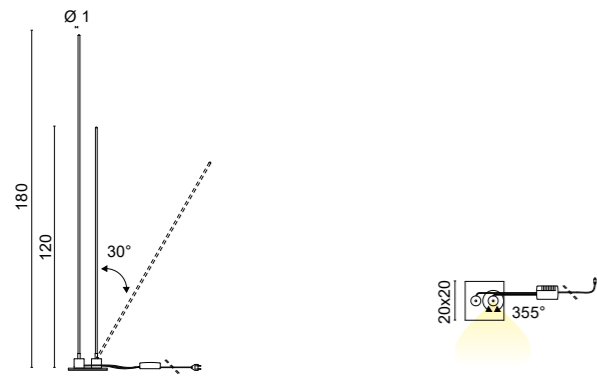

3532 4,10 Kg

.02 Black ■

/W	4000K	LED 35W	4144lm
/WW	3000K	LED 35W	3780lm
/XW	2700K	LED 35W	3360lm

With DIMMER on black cable

FINISHES CODES