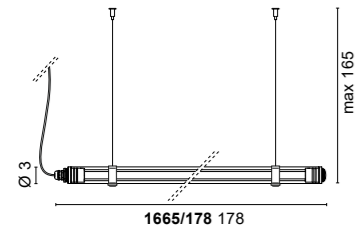

1665.33/128/ 1,10 Kg

.33	Stainless Steel AISI 316L			■
/128/W	4000K	LED 18W	2208lm	
/128/WW	3000K	LED 18W	1980lm	
/128/XW	2700K	LED 18W	1872lm	

Suspension fixing kit supplied with the lamp

1665.33/178/ 1,53 Kg

.33	Stainless Steel AISI 316L			■
/178/W	4000K	LED 25,5W	3128lm	
/178/WW	3000K	LED 25,5W	2805lm	
/178/XW	2700K	LED 25,5W	2652lm	

Suspension fixing kit supplied with the lamp