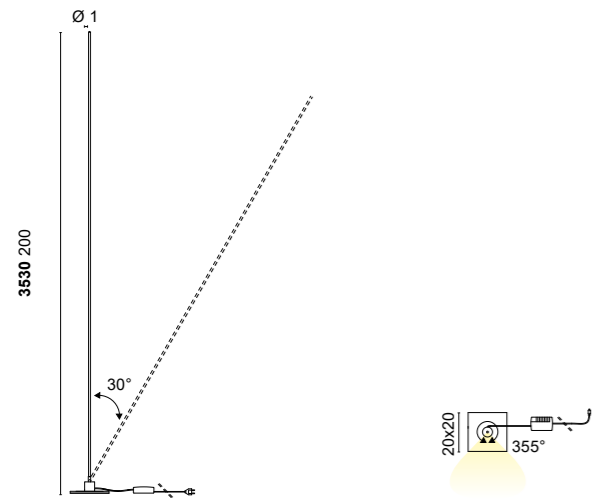

3530			3,50 Kg
.02	Black		
/W	4000K	LED 24W	2812lm
/WW	3000K	LED 24W	2565lm
/XW	2700K	LED 24W	2280lm

With DIMMER on black cable

FINISHES CODES