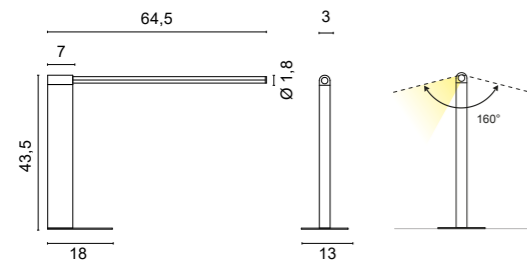

# LANCIA

**2506** 2,20 Kg

- .01** White
- .02** Black

<b>/W</b>	4000K	LED 9W	CRI>90	1190lm
<b>/WW</b>	3000K	LED 9W	CRI>90	1010lm
<b>/XW</b>	2700K	LED 9W	CRI>90	945lm

The lamp is supplied with a touch dimmer integrated in the profile