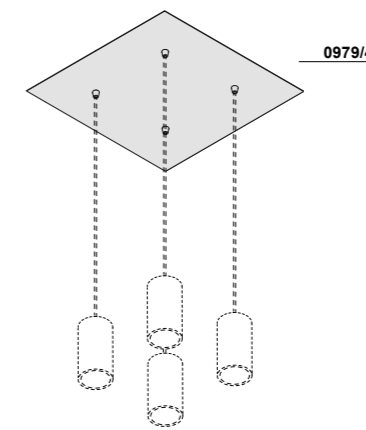

Ceiling rose with driver 4 lamps
Dimmable upon request

IN 50/60Hz 220-240V
OUT 350mA DC

0979/4 48x48cm H 3,0cm 3,80 Kg

.01 White
.02 Black

/DIM PUSH - 1... 10V
/DALI DALI