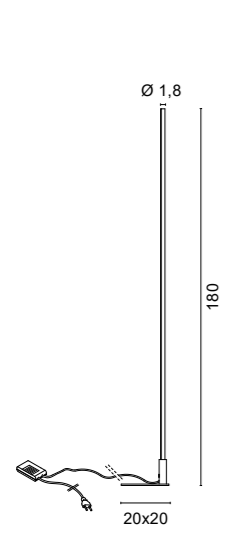

## FINISHES CODES

**.01** White    **.02** Black    **.31** Chromed

The dimmer-switch with memory is integrated in the stem.

The counterweight maintains the lamp in the desired position.

**3522** 2,50 Kg

- .01 White
- .02 Black