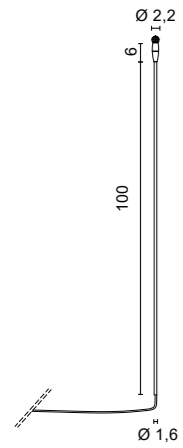

3547 0,15 Kg

.38	Shiny Copper	
/W	4000K LED 1W 350mA	129lm
/WW	3000K LED 1W 350mA	117lm
/XW	2700K LED 1W 350mA	110lm

Moldable and adjustable

3549 0,40 Kg

.38	Shiny Copper	
/W	4000K LED 1W 350mA	129lm
/WW	3000K LED 1W 350mA	117lm
/XW	2700K LED 1W 350mA	110lm

Moldable and adjustable

3548 0,25 Kg

.38	Shiny Copper	
/W	4000K LED 1W 350mA	129lm
/WW	3000K LED 1W 350mA	117lm
/XW	2700K LED 1W 350mA	110lm

Moldable and adjustable