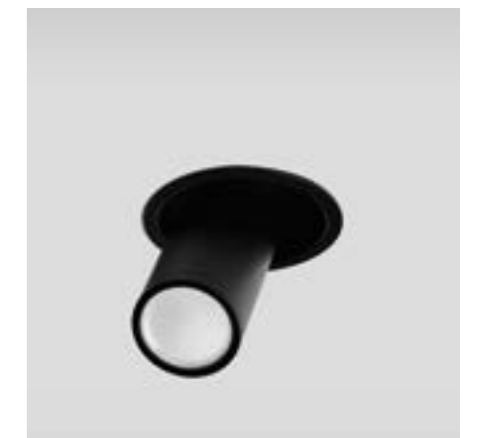

NEWTON RECESSED

AVAILABLE OPTICS