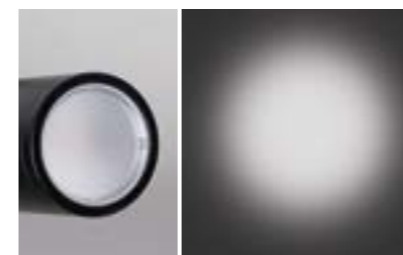

AVAILABLE OPTICS

/ST Diffused light optic for general lighting