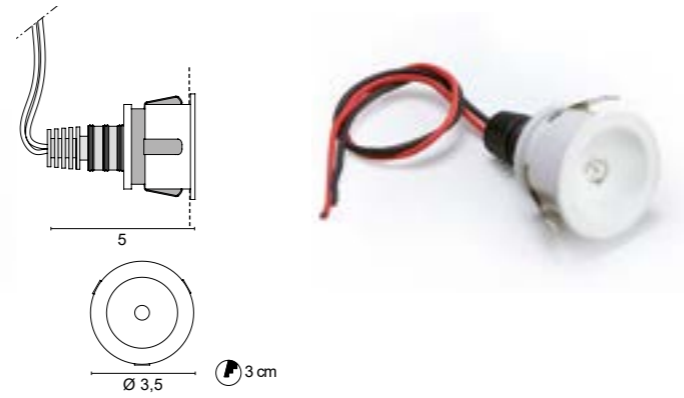

6740 0,04 Kg

- .01 White
- .02 Black
- .31 Chromed

/W	4000K	/15 /25 /45	max LED 1,5W 500mA	221lm
/WW	3000K	/15 /25 /45	max LED 1,5W 500mA	210lm
/XW	2700K	/15 /25 /45	max LED 1,5W 500mA	199lm

ETL version available upon request