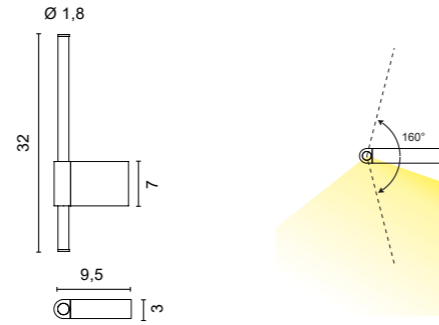

4566 0,40 Kg

- .01 White
- .02 Black
- .25 Satin gold

/W	4000K	LED 5,4W	CRI>90	600lm
/WW	3000K	LED 5,4W	CRI>90	595lm
/XW	2700K	LED 5,4W	CRI>90	537lm