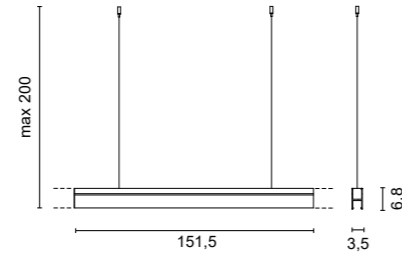

RAIL SYSTEM

1543 1,00 Kg

.01 White

/W	4000K	LED 14,4W	1808lm
/WW	3000K	LED 14,4W	1616lm
/XW	2700K	LED 14,4W	1512lm

New version with 18W/mt strip LED, 180 LED/mt CRI> 90
Other finishes upon request

1544 1,40 Kg

.01 White

/W	4000K	LED 27W	3390lm
/WW	3000K	LED 27W	3030lm
/XW	2700K	LED 27W	2835lm

New version with 18W/mt strip LED, 180 LED/mt CRI> 90
Other finishes upon request

FINISHES CODES

.01 White