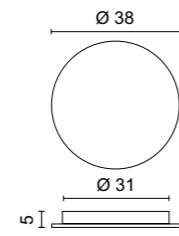

Ceiling rose with **100W** driver 50/60Hz 220-230V

0990/100	1,30Kg
.01 White	☐
.02 Black	☒
.85 Painted silver finishing	☐
.86 Painted gold finishing	☐
.87 Painted copper finishing	☐
.88 Painted bronze finishing	☐
/P DIMMER	☐ PUSH MAX 100W
/V DIMMER	☐ 1...10V MAX 100W
/D DIMMER	☐ DALI MAX 100W
/T DIMMER	☐ TRIAC MAX 100W

Ceiling rose with **200W** driver 50/60Hz 220-230V

0990/200	2,00kg
.01 White	☐
.02 Black	☒
.85 Painted silver finishing	☐
.86 Painted gold finishing	☐
.87 Painted copper finishing	☐
.88 Painted bronze finishing	☐
/P DIMMER	☐ PUSH MAX 2x100W
/V DIMMER	☐ 1...10V MAX 2x100W
/D DIMMER	☐ DALI MAX 2x100W
/T DIMMER	☐ TRIAC MAX 2x100W