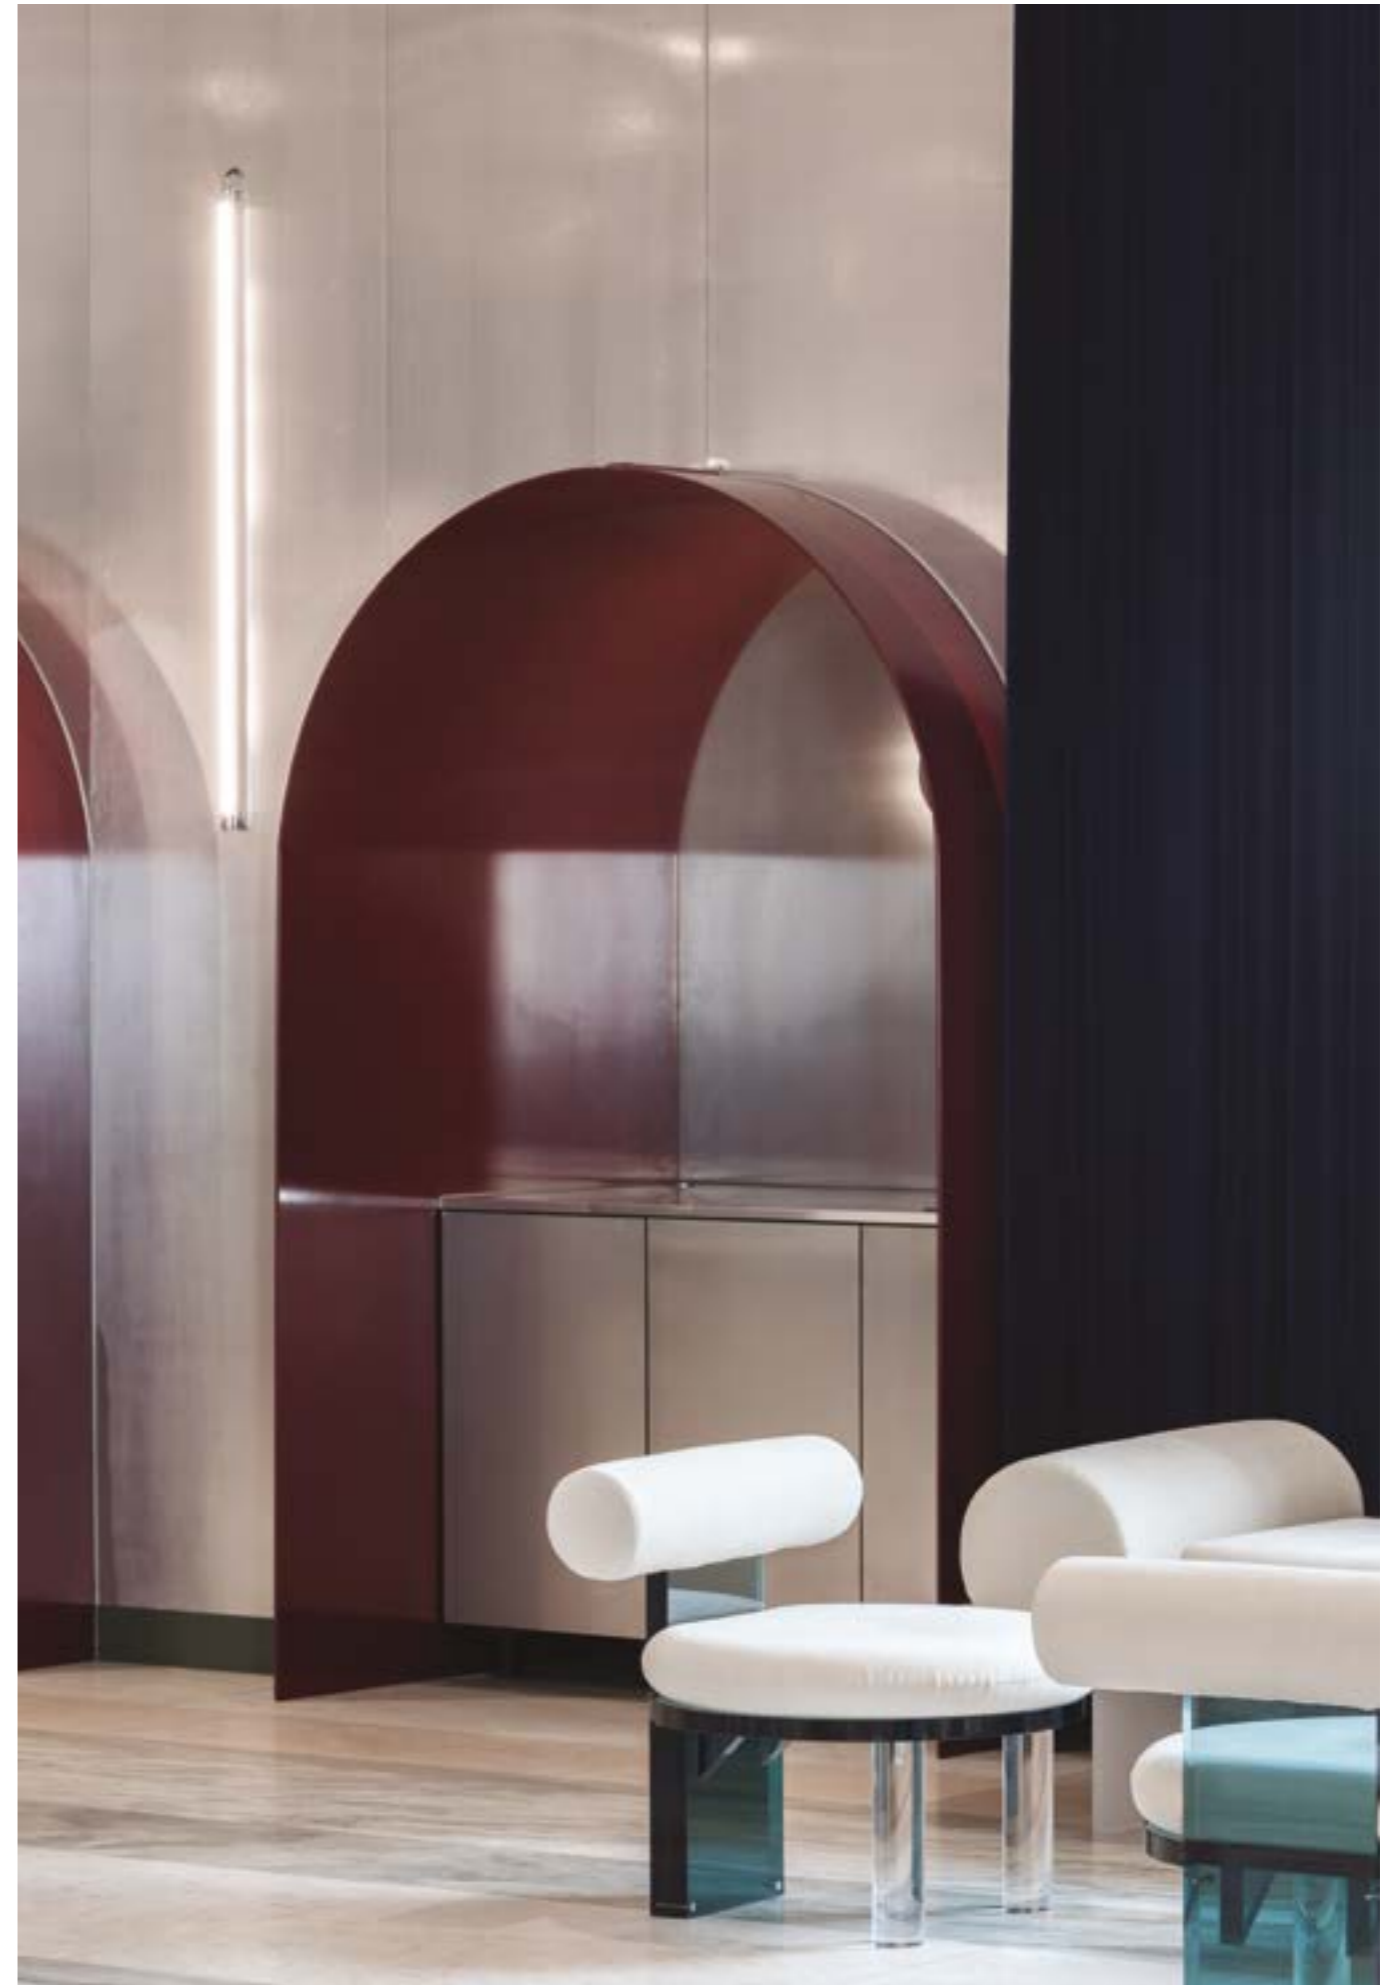

## FINISHES CODES

**.33** Stainless Steel AISI 316L

Cobra studios design, HUGUES DELAUNAY & KENNY DECOMMER