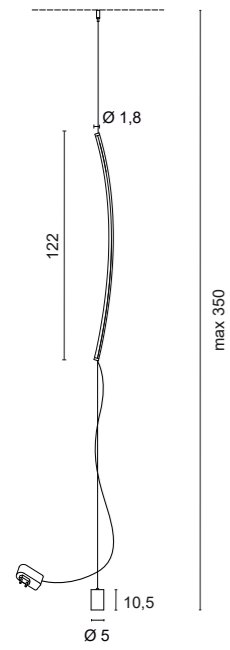

LANCIA DI ACHILLE

1567 2,80 Kg

- **.01** White ■
- **.02** Black ■
- **.31** Chromed ■

/W	4000K	LED 19,5W	CRI>90	2486lm
/WW	3000K	LED 19,5W	CRI>90	2222lm
/XW	2700K	LED 19,5W	CRI>90	2079lm