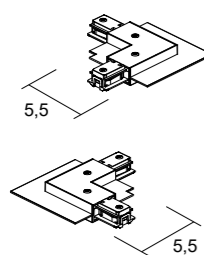

7370

90° external curve

- .01 White
- .02 Black

Element 7350

Mechanical connector (without electrical contacts)

- .01 White
- .02 Black