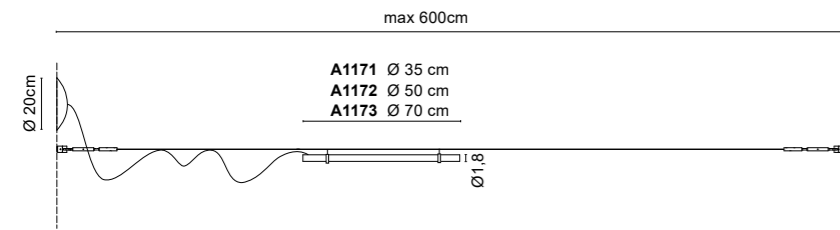

LANCIA TONDA CAVO

A1171 0,40 Kg

- .01 White
- .02 Black
- .25 Satin gold
- .31 Chromed

/W	4000K	LED 18W	CRI>90	2260lm
/WW	3000K	LED 18W	CRI>90	2020lm
/XW	2700K	LED 18W	CRI>90	1890lm

F
600 cm
CRI >90
R
Ø 35cm

A1172 0,50 Kg

- .01 White
- .02 Black
- .25 Satin gold
- .31 Chromed

/W	4000K	LED 27W	CRI>90	3390lm
/WW	3000K	LED 27W	CRI>90	3030lm
/XW	2700K	LED 27W	CRI>90	2835lm

F
550 cm
CRI >90
R
Ø 50cm

A1173 0,80 Kg

- .01 White
- .02 Black
- .25 Satin gold
- .31 Chromed

/W	4000K	LED 37,8W	CRI>90	4746lm
/WW	3000K	LED 37,8W	CRI>90	4242lm
/XW	2700K	LED 37,8W	CRI>90	3969lm

F
550 cm
CRI >90
R
Ø 70cm

Tensors are to be ordered separately

ACCESSORIES

Kit
0970.31

4 chromed brass tensors
with 2 steel cables L 6 mt

Kit
0970.31/10

4 chromed brass tensors
with 2 steel cables L 10 mt

FINISHES CODES

.01 White   .02 Black   .25 Satin gold   .31 Chrome

A1172
Lancia Tonda Cavo Ø 50
without ceiling rose

0970.31
4 chromed brass tensors
with 2 steel cables L 6 mt

0970.31/10
4 chromed brass tensors
with 2 steel cables L 10 mt