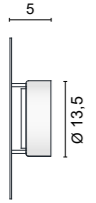

ECLIPSE IP

4625		1,50 Kg
.01	White	
.34	Painted Corten	
.39	Painted Anthracite	
/WW	3000K LED 8,7W	670lm
	IP65	

FINISHES CODES