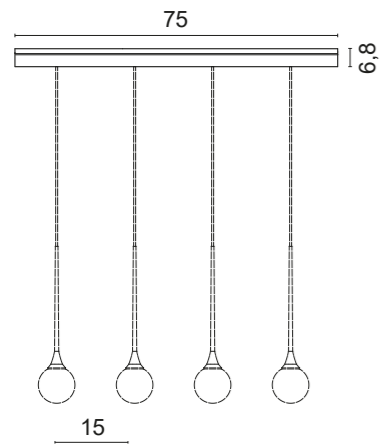

Ceiling rose with driver without cable
4 lamps
PUSH, DALI, 1...10V dimming on request
IN 50/60Hz 220-240V
OUT 350mA DC

0616/4 L 73 cm H 6,8 cm 1,10 Kg

.01 White ☐
.02 Black ☐