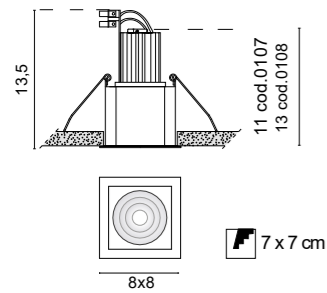

EASY QUADRO

6431 **+ COB LED** 0,20 Kg

.01	White	
0107/W	4000K /24 /40 /60	COB LED 5,9W 17V 350mA 885lm
0107/WW	3000K /24 /40 /60	COB LED 5,9W 17V 350mA 836lm
0107/XW	2700K /24 /40 /60	COB LED 5,9W 17V 350mA 800lm
0108/W	4000K /24 /40 /60	COB LED 8,7W 17,5V 500mA 1223lm
0108/WW	4000K /24 /40 /60	COB LED 8,7W 17,5V 500mA 1156lm
0108/XW	2700K /24 /40 /60	COB LED 8,7W 17,5V 500mA 1106lm
0108/W/IP	4000K /24 /40 /60	COB LED IP44 8,7W 17,5V 500mA 1223lm
0108/WW/IP	4000K /24 /40 /60	COB LED IP44 8,7W 17,5V 500mA 1156lm
0108/XW/IP	2700K /24 /40 /60	COB LED IP44 8,7W 17,5V 500mA 1106lm

Only serial connection