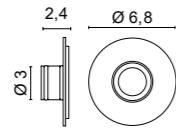

## ACCESSORIES

**7510** Junction element  
 .02 Black

**7521** Aluminium wall base with cover disk  
 .01 White  
 .02 Black  
 .06 Green  
 .33 Stainless Steel AISI 316L  
 .34 Painted corten finishing