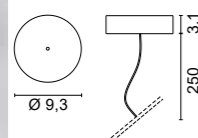

Element
0946

Ceiling rose with cable 0,07 Kg

.01	White