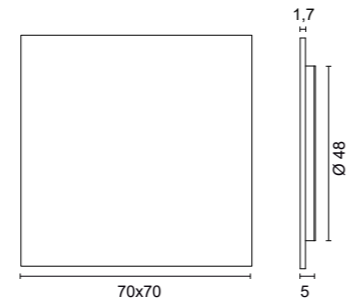

4591 7,50 Kg

- **.01** Raw white ■
- **.14** Blackboard ■
- **.29** Gold leaf ■
- **.30** Silver leaf ■

/W	4000K	LED 24W CRI>90	2944lm
/WW	3000K	LED 24W CRI>90	2640lm
/XW	2700K	LED 24W CRI>90	2496lm

/DIM 1... 10V dimming 1...10V

/DALI PUSH, DALI dimming PUSH DALI