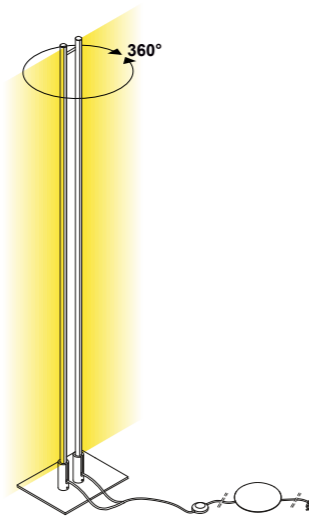

3524 4,00 Kg

- .01 White
- .02 Black

/W	4000K	LED 52,5W	CRI>90	6400lm
/WW	3000K	LED 52,5W	CRI>90	5770lm
/XW	2700K	LED 52,5W	CRI>90	5460lm

With DIMMER on black cable

3525 4,00 Kg

- .01 White
- .02 Black

/W	4000K	LED 60W	CRI>90	7360lm
/WW	3000K	LED 60W	CRI>90	6600lm
/XW	2700K	LED 60W	CRI>90	6240lm

With DIMMER on black cable

FINISHES CODES

.01 White .02 Black