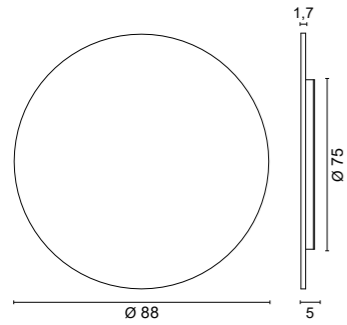

MOONLIGHT

4620 9,00 Kg

.01	White	
.14	Blackboard	
.29	Gold leaf	
.30	Silver Leaf	

/W	4000K	LED 33W	CRI>90	4150lm
/WW	3000K	LED 33W	CRI>90	3700lm
/XW	2700K	LED 33W	CRI>90	3460lm

/DIM 1... 10V dimming

/DALI PUSH, DALI dimming

Wall mount only

Art.4620 can be used in multiple installation as long it is positioned as a starting lamp on the wall

FINISHES CODES

.01 Raw White **.14** Blackboard **.29** Gold Leaf **.30** Silver Leaf
To be painted