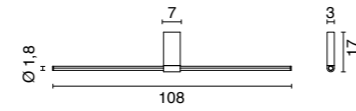

4568 1,00 Kg

- .01 White
- .02 Black
- .24 Black chrome
- .25 Satin gold
- .31 Chromed
- .32 Nickel mat

/W	4000K	LED 18W	CRI>90	2260lm
/WW	3000K	LED 18W	CRI>90	2020lm
/XW	2700K	LED 18W	CRI>90	1890lm