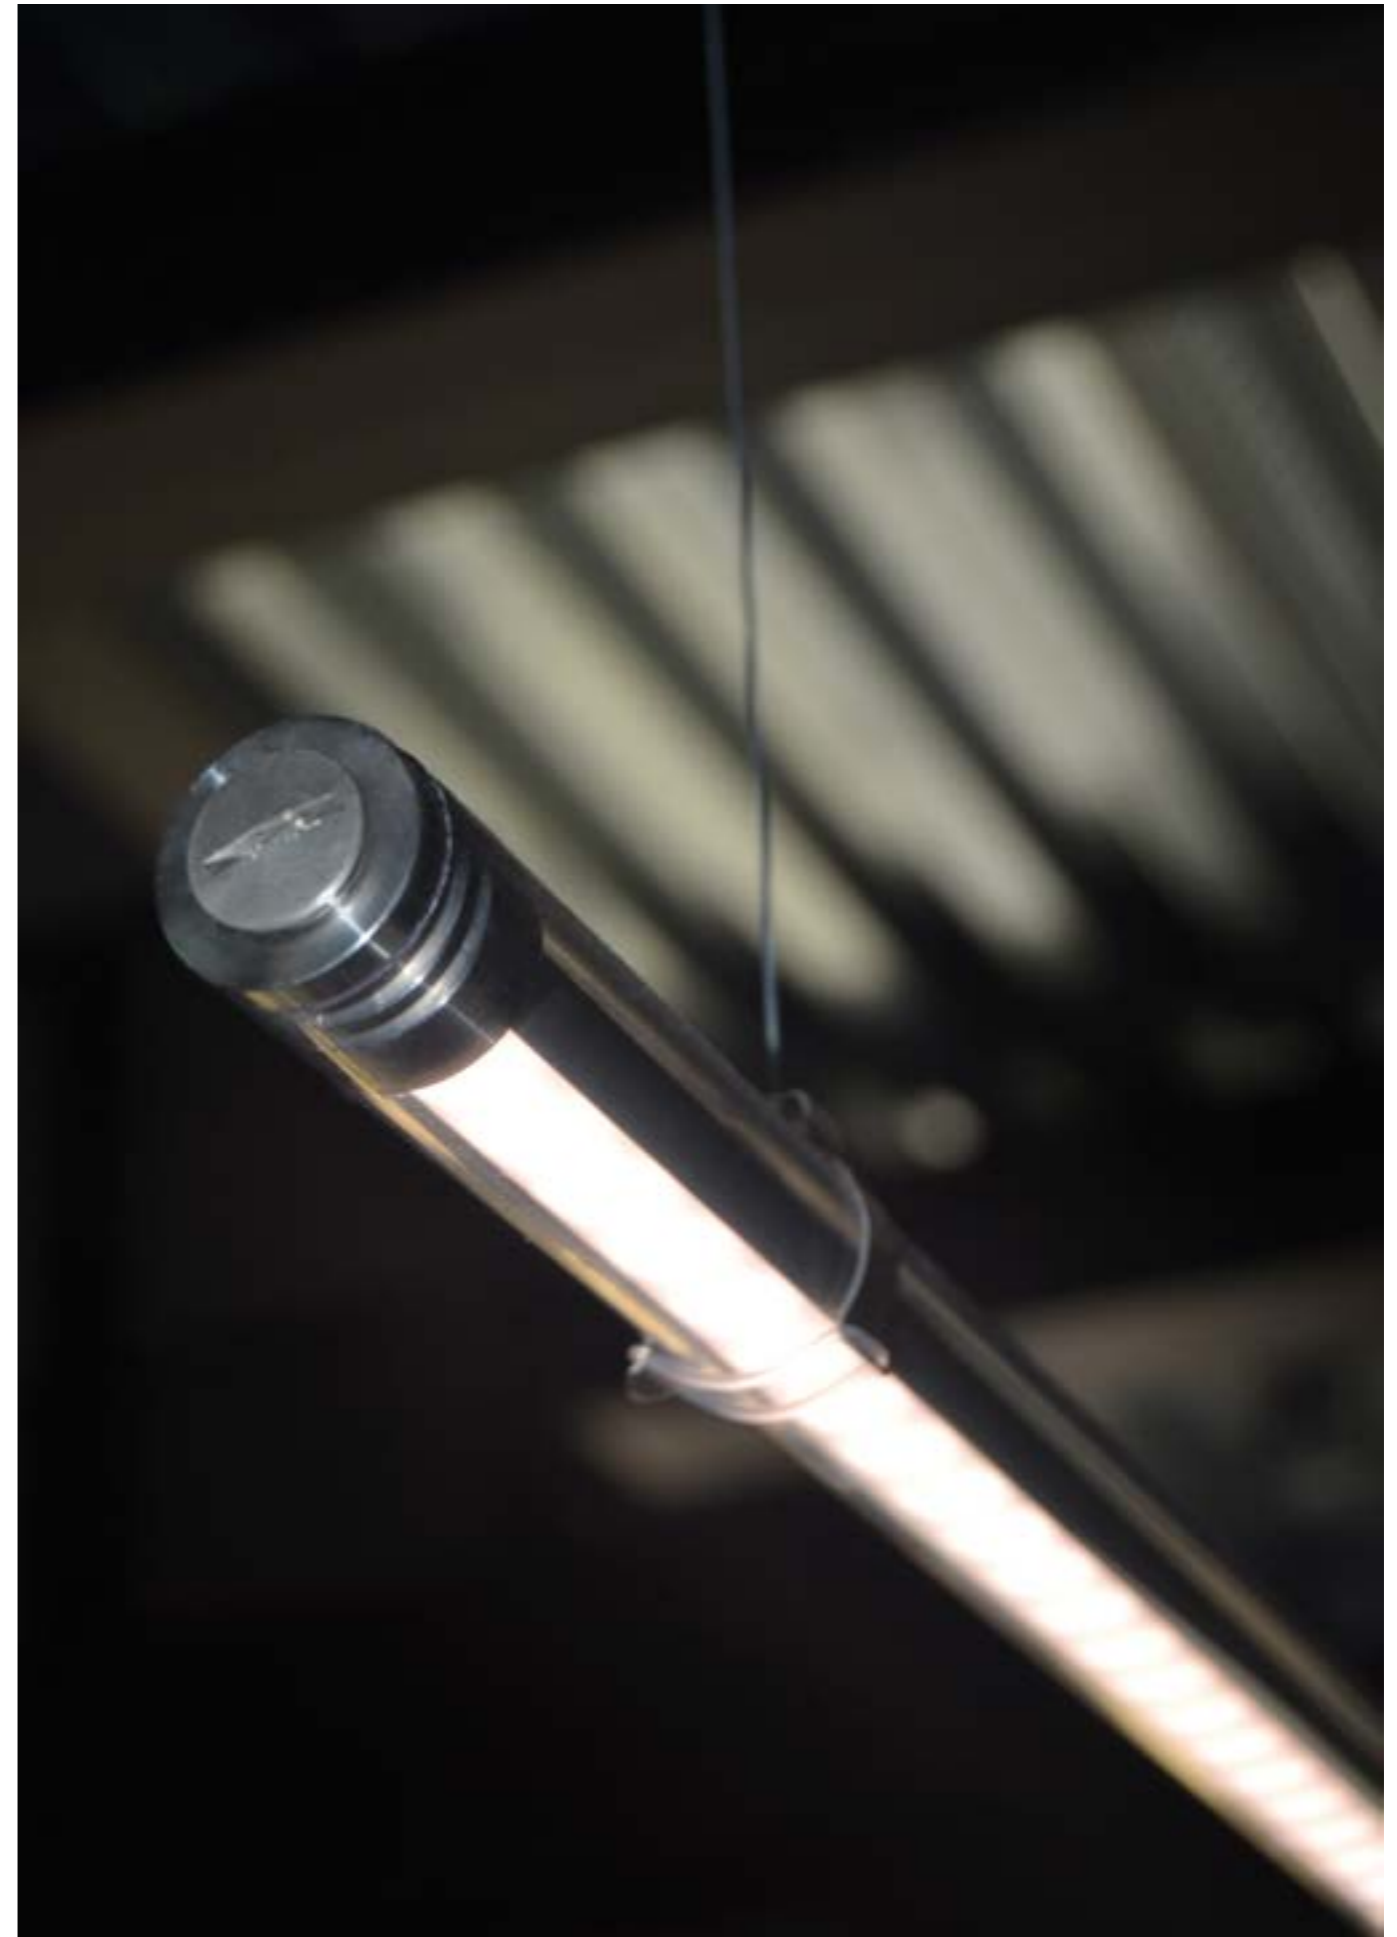

CEILING ROSES FOR SUSPENSION SYSTEM 24V

WANDA system

Ceiling rose with **30W** driver

50/60Hz 220-230V

0990/30

0,50Kg

- .01 White ■
- .02 Black ■
- .23 Satin Aluminium ■

Ceiling rose with **60W** driver

50/60Hz 220-230V

0993/60

0,60Kg

1. .01 White ■
   - .02 Black with white base ■
2. /P DIMMER
3. /V DIMMER
4. /D DIMMER

Ceiling rose with **60W** driver

50/60Hz 220-230V

0990/60

0,70Kg

- .01 White ■
- .02 Black ■
- .85 Painted silver finishing ■
- .86 Painted gold finishing ■
- .87 Painted copper finishing ■
- .88 Painted bronze finishing ■

1. /P DIMMER MAX 60W
2. /V DIMMER MAX 60W
3. /D DIMMER MAX 60W

Ceiling rose with **100W** driver

50/60Hz 220-230V

0990/100

1,30Kg

- .01 White ■
- .02 Black ■
- .85 Painted silver finishing ■
- .86 Painted gold finishing ■
- .87 Painted copper finishing ■
- .88 Painted bronze finishing ■

1. /P DIMMER MAX 100W
2. /V DIMMER MAX 100W
3. /D DIMMER MAX 100W
4. /T DIMMER MAX 100W

Ceiling rose with **150W** driver

50/60Hz 220-230V

0990/150

1,30Kg

- .01 White ■
- .02 Black ■
- .85 Painted silver finishing ■
- .86 Painted gold finishing ■
- .87 Painted copper finishing ■
- .88 Painted bronze finishing ■

1. /P DIMMER MAX 150W
2. /V DIMMER MAX 150W
3. /D DIMMER MAX 150W
4. /T DIMMER MAX 150W

Ceiling rose with **200W** driver

50/60Hz 220-230V

0990/200

2,00kg

- .01 White ■
- .02 Black ■
- .85 Painted silver finishing ■
- .86 Painted gold finishing ■
- .87 Painted copper finishing ■
- .88 Painted bronze finishing ■

1. /P DIMMER MAX 2x100W
2. /V DIMMER MAX 2x100W
3. /D DIMMER MAX 2x100W
4. /T DIMMER MAX 2x100W