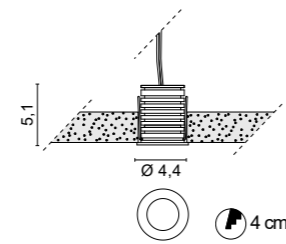

Only serial connection

**6693** 0,14 Kg

- .01 White
- .02 Black
- .31 Chromed

LED 3 x 250mA