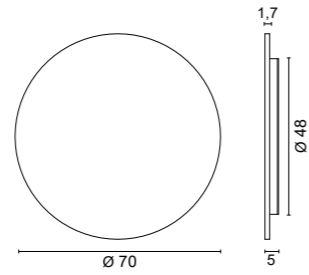

MOONLIGHT

4582 2,75 Kg

- **.01** White ☐
- **.14** Blackboard ☐
- **.29** Gold leaf ☐
- **.30** Silver Leaf ☐
- **.56** Mirror ☐ 4,00 Kg

/W	4000K	LED 15W	CRI>90	1840lm
/WW	3000K	LED 15W	CRI>90	1650lm
/XW	2700K	LED 15W	CRI>90	1560lm

/DIM 1... 10V dimming ☐ 1...10V

/DALI PUSH, DALI dimming ☐ PUSH ☐ DALI

4583 5,00 Kg

- **.01** White ☐
- **.14** Blackboard ☐
- **.29** Gold leaf ☐
- **.30** Silver Leaf ☐
- **.56** Mirror ☐ 7,85 Kg

/W	4000K	LED 24W	CRI>90	2944lm
/WW	3000K	LED 24W	CRI>90	2640lm
/XW	2700K	LED 24W	CRI>90	2496lm

/DIM 1... 10V dimming ☐ 1...10V

/DALI PUSH, DALI dimming ☐ PUSH ☐ DALI

OPTIONAL

Kit for overlapping only for art.4582-4583

0963

- **.01** White ☐

FINISHES CODES

1. **.01** Raw White
   - **.14** Blackboard
   - **.29** Gold Leaf
   - **.30** Silver Leaf
   - **.56** Mirror
2. To be painted **Wall mount only**