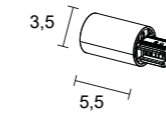

Element
7425

Closing Head

.02 Black ■