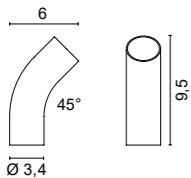

7504 45° expanding bend

.01	White	
.02	Black	
.06	Green	
.33	Stainless Steel AISI 316L	
.34	Painted corten finishing