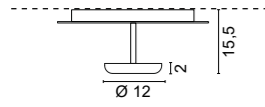

AURORA

5675 1,50 Kg

.01 White

/W	4000K	LED 12,6W	2255lm
/WW	3000K	LED 12,6W	2104lm
/XW	2700K	LED 12,6W	1955lm