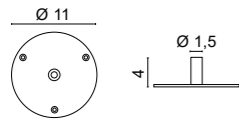

0252/1 Installation base for 1 art. Trilli