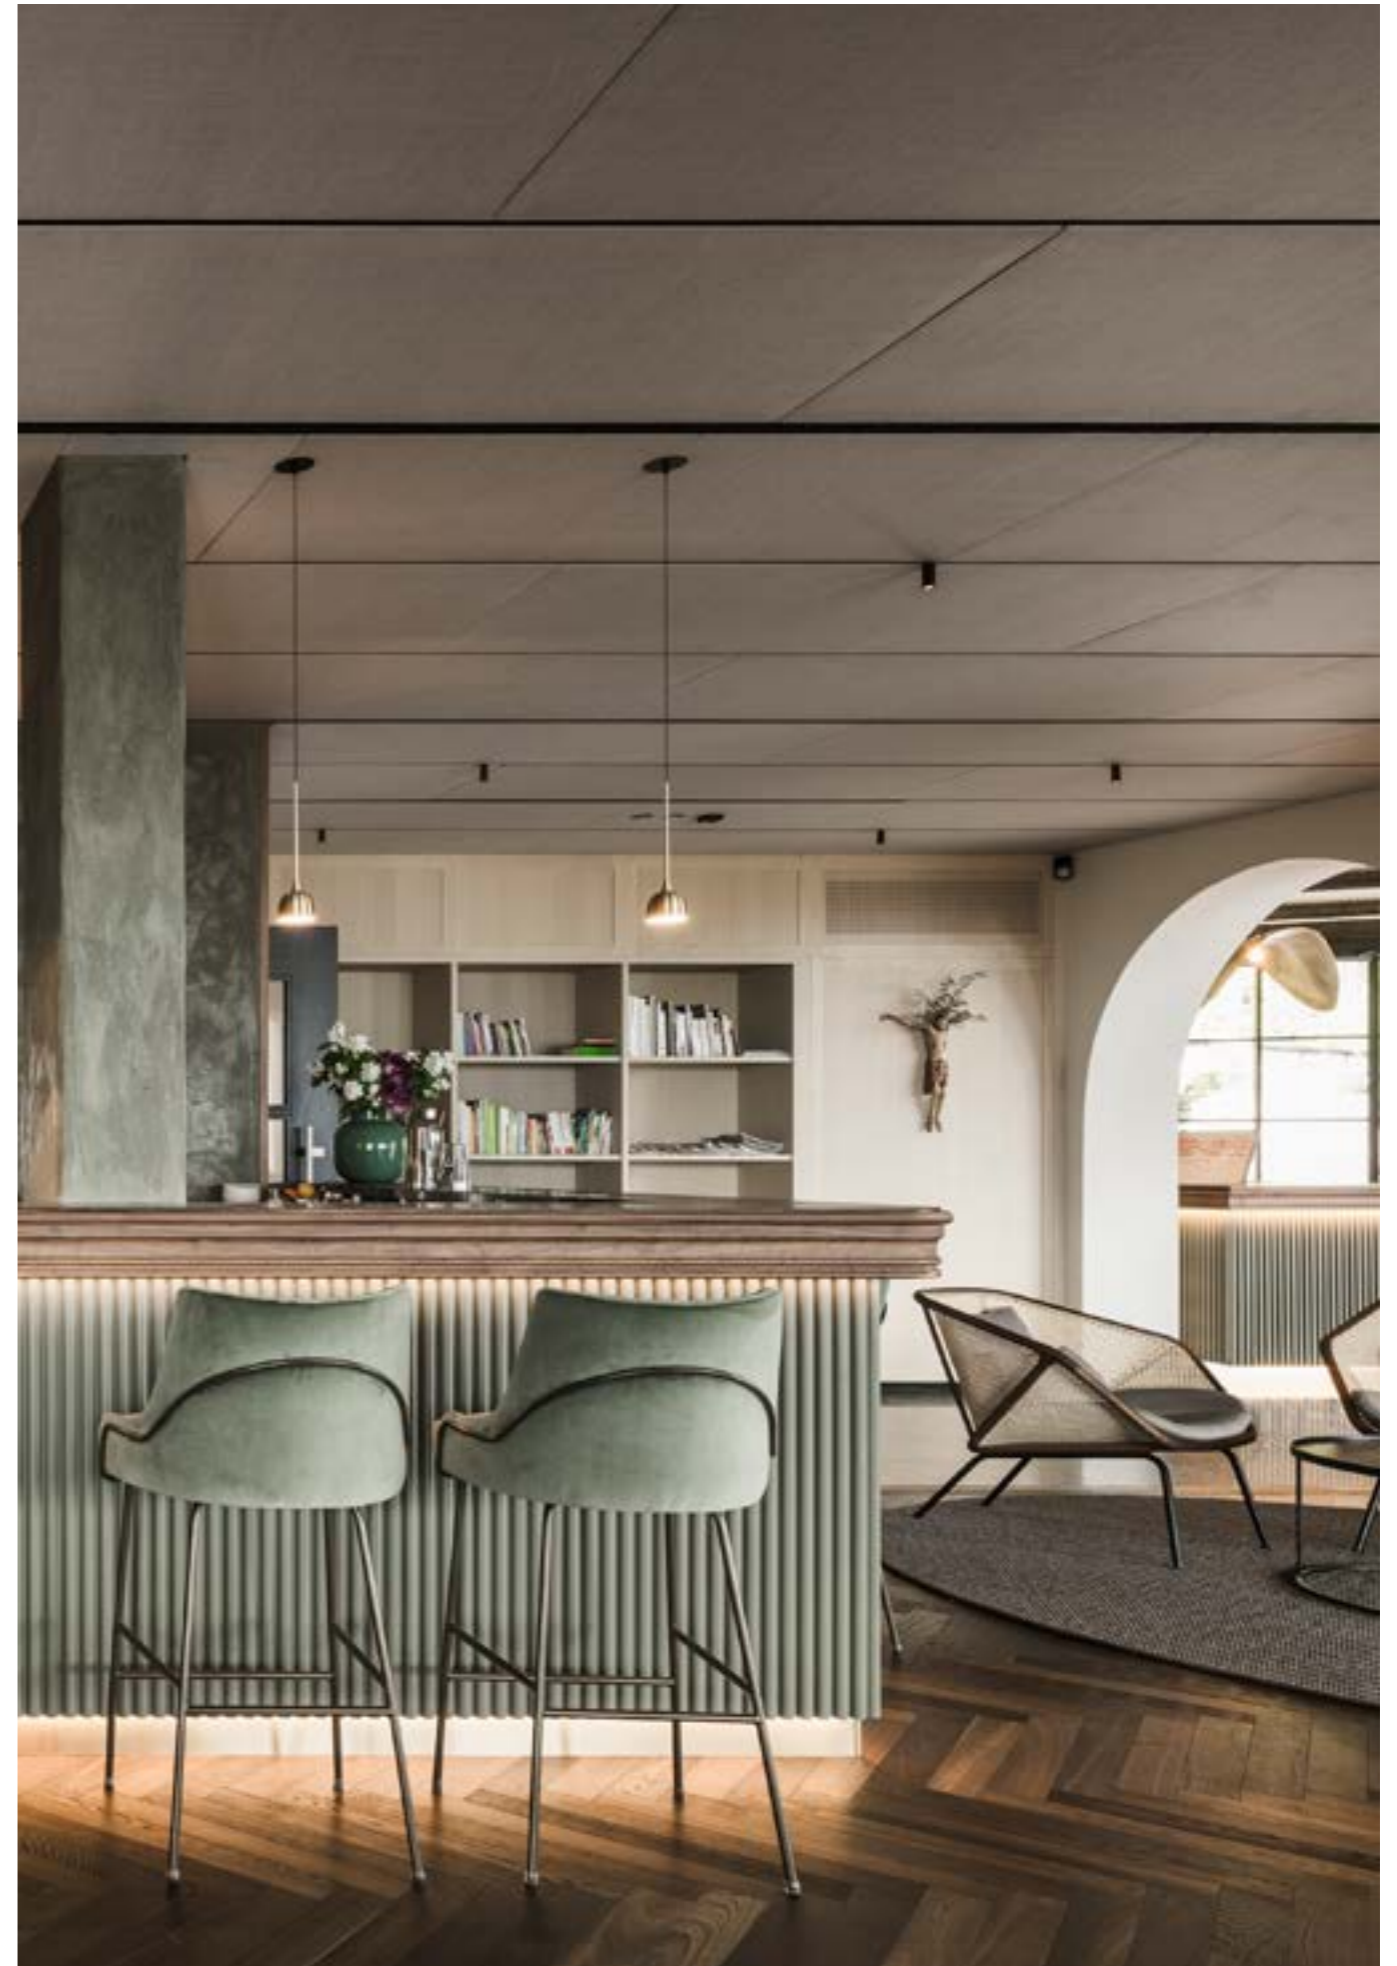

## FINISHES CODES

**.02** Black

**.25** Satin gold

Ceiling roses with converter for suspension systems p.388