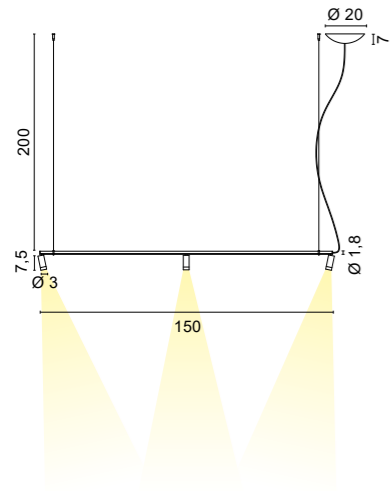

IRIS

1678 1,40 Kg

- .01 White ☐
- .02 Black ☒

/W	4000K	LED 17,7W	2655lm
/WW	3000K	LED 17,7W	2508lm
/XW	2700K	LED 17,7W	2400lm

PUSH - 1...10 dimming

/W/DIM	4000K	LED 17,7W	2655lm
/WW/DIM	3000K	LED 17,7W	2508lm
/XW/DIM	2700K	LED 17,7W	2400lm

DALI dimming

/W/DALI	4000K	LED 17,7W	2655lm
/WW/DALI	3000K	LED 17,7W	2508lm
/XW/DALI	2700K	LED 17,7W	2400lm

Different optics on request

FINISHES CODES

- .01 White
- .02 Black

ACCESSORIES

Louvers

0267/S

- .01 White ☐
- .02 Black ☒