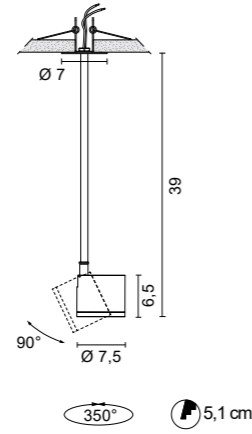

NEWTON FLAT

6468

0,60 Kg

.01	White	☐
.02	Black	☐
/W	4000K /13 /40	LED 8,7W 17,5V 500mA 1466lm 1150lm (out)
/W	4000K /ST Satin	LED 8,7W 17,5V 500mA 1466lm 1099lm (out)
/WW	3000K /13 /40	LED 8,7W 17,5V 500mA 1424lm 1117lm (out)
/WW	3000K /ST Satin	LED 8,7W 17,5V 500mA 1424lm 1068lm (out)
/XW	2700K /13 /40	LED 8,7W 17,5V 500mA 1340lm 1051lm (out)
/XW	2700K /ST Satin	LED 8,7W 17,5V 500mA 1340lm 1005lm (out)

6469

0,70 Kg

.01	White	☐
.02	Black	☐
/W	4000K /13 /40	LED 8,7W 17,5V 500mA 1466lm 1150lm (out)
/W	4000K /ST Satin	LED 8,7W 17,5V 500mA 1466lm 1099lm (out)
/WW	3000K /13 /40	LED 8,7W 17,5V 500mA 1424lm 1117lm (out)
/WW	3000K /ST Satin	LED 8,7W 17,5V 500mA 1424lm 1068lm (out)
/XW	2700K /13 /40	LED 8,7W 17,5V 500mA 1340lm 1051lm (out)
/XW	2700K /ST Satin	LED 8,7W 17,5V 500mA 1340lm 1005lm (out)

ACCESSORIES

Element

0264

Decorative parabolic reflector.

.01	White	☐
.02	Black	☐