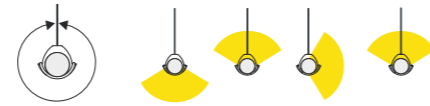

The profile can rotate on its axis of 360° to direct the light