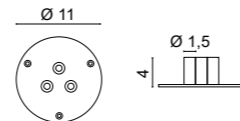

0252/3 Installation base for 3 art. Trilli