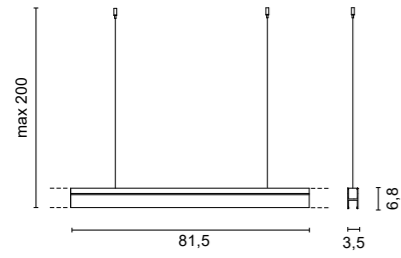

RAIL SYSTEM

1543 1,00 Kg

.01 White

/W	4000K	LED 14,4W	1808lm
/WW	3000K	LED 14,4W	1616lm
/XW	2700K	LED 14,4W	1512lm

New version with 18W/mt strip LED, 180 LED/mt CRI> 90
Other finishes upon request