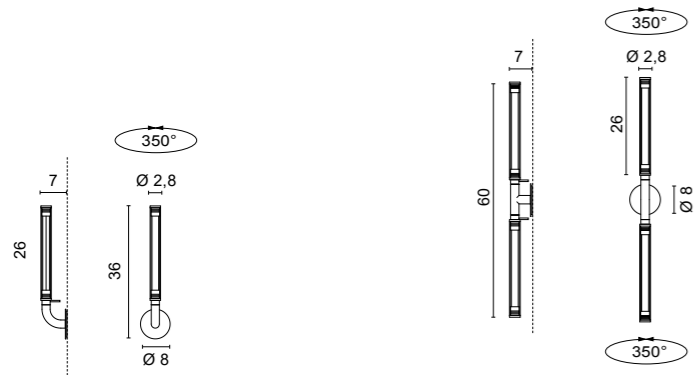

4680.33/ 0,40 Kg

.33	Matt Steel INOX AISI 316L	
/W	4000K LED 24V 3W	368lm
/WW	3000K LED 24V 3W	330lm
/XW	2700K LED 24V 3W	312lm

4681.33/ 0,75 Kg

.33	Matt Steel INOX AISI 316L	
/W	4000K LED 24V 6W	736lm
/WW	3000K LED 24V 6W	660lm
/XW	2700K LED 24V 6W	624lm