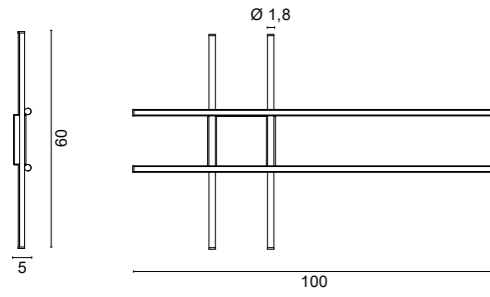

DIESIS

4636 1,50 Kg

- **.01** White ■
- **.02** Black ■
- **.35** Painted Sand finishing ■

/W	4000K	LED 50,4W	6328lm
/WW	3000K	LED 50,4W	5656lm
/XW	2700K	LED 50,4W	5292lm

PUSH - 1... 10V - DALI dimming on request