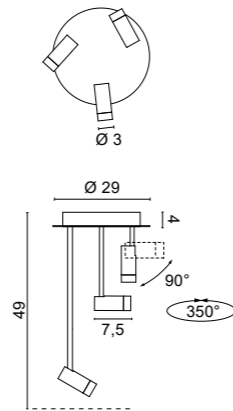

5681

1,70 Kg

.01	White	☐
.02	Black	☒
/W	4000K /25 /48 /63	LED 17,7W 2655lm
/W	4000K /ST Satin	LED 17,7W 2655lm
/WW	3000K /25 /48 /63	LED 17,7W 2508lm
/WW	3000K /ST Satin	LED 17,7W 2508lm
/XW	2700K /25 /48 /63	LED 17,7W 2400lm
/XW	2700K /ST Satin	LED 17,7W 2400lm

The ceiling lamps are made in two versions with 3 or 6 projectors.
DALI - PUSH - 1...10V - TRIAC dimming on request.