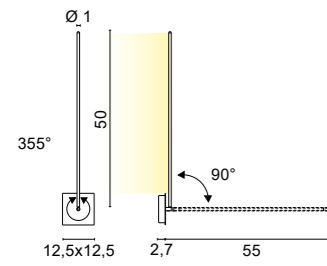

4631 0,80 Kg

.02 Black ■

/W	4000K	LED 6,2W	740lm
/WW	3000K	LED 6,2W	675lm
/XW	2700K	LED 6,2W	600lm

Adjustable