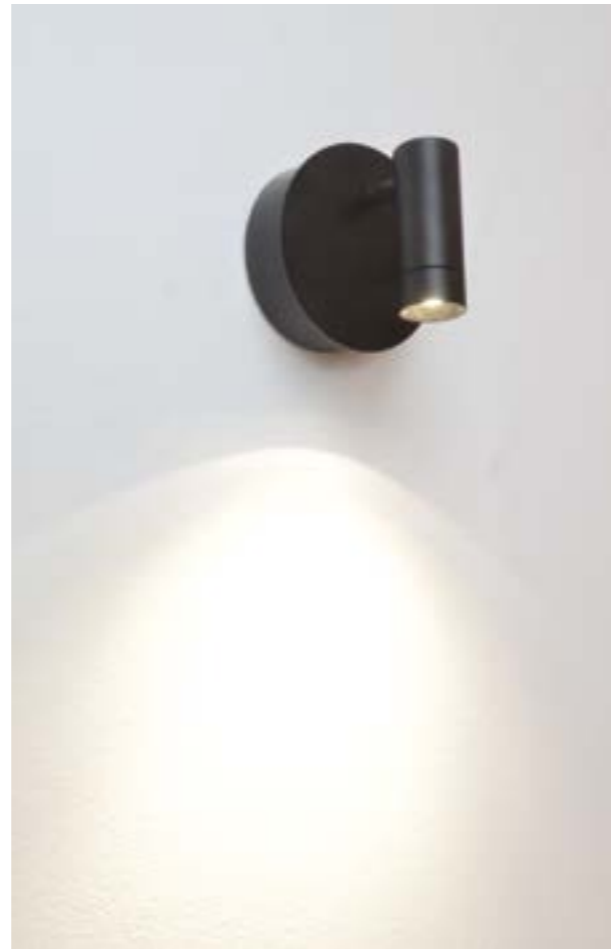

IRIS

4650 0,30 Kg

.01	White	☐
.02	Black	☒
/W	4000K /25 /48 /63	LED 5,9W 885lm
/W	4000K /ST Satin	LED 5,9W 885lm
/WW	3000K /25 /48 /63	LED 5,9W 836lm
/WW	3000K /ST Satin	LED 5,9W 836lm
/XW	2700K /25 /48 /63	LED 5,9W 800lm
/XW	2700K /ST Satin	LED 5,9W 800lm

The model has an integrated driver and can be installed both on the wall and on the ceiling

ACCESSORIES

Louvres
0267/S

.01	White	☐
.02	Black	☒

FINISHES CODES

.01 White **.02** Black