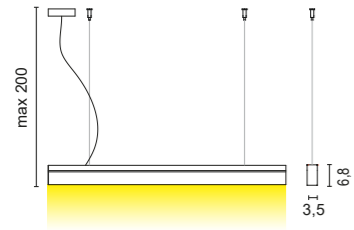

RAIL UGR

1547/125 127
1547/150 152
1547/176 177

1547

.01 White ■

L 127 cm 1,80 Kg

/125/W	4000K	LED 31W	3440lm
/125/WW	3000K	LED 31W	3000lm
/125/XW	2700K	LED 31W	2860lm

L 152 cm 2,10 Kg

/150/W	4000K	LED 37,5W	4130lm
/150/WW	3000K	LED 37,5W	3600lm
/150/XW	2700K	LED 37,5W	3440lm

L 177 cm 2,50 Kg

/175/W	4000K	LED 44W	4800lm
/175/WW	3000K	LED 44W	4200lm
/175/XW	2700K	LED 44W	4000lm

Dimmable PUSH - 1... 10V - DALI on request

With high efficiency microprismatic diffuser

FINISHES CODES

.01 White