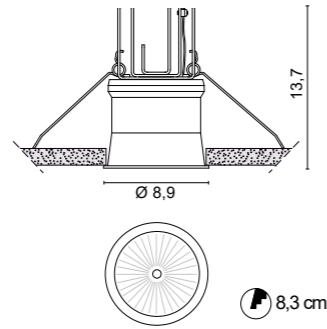

STAR MAXI

6705

0,40 Kg

- .01 White
- .02 Black
- .25 Satin gold
- .32 Nickel mat

/W	4000K	/12 /40	LED 18,8W 37,5V 500mA	2733lm	2213lm (out)
/W	4000K	/ST Satin	LED 18,8W 37,5V 500mA	2733lm	2104lm (out)
/WW	3000K	/12 /40	LED 18,8W 37,5V 500mA	2655lm	2150lm (out)
/WW	3000K	/ST Satin	LED 18,8W 37,5V 500mA	2655lm	2044lm (out)
/XW	2700K	/12 /40	LED 18,8W 37,5V 500mA	2499lm	2024lm (out)
/XW	2700K	/ST Satin	LED 18,8W 37,5V 500mA	2499lm	1924lm (out)

Visible part IP54 on request

6706

0,40 Kg

- .01 White
- .02 Black

/W	4000K	/12 /40	LED 18,8W 37,5V 500mA	2733lm	2213lm (out)
/W	4000K	/ST Satin	LED 18,8W 37,5V 500mA	2733lm	2104lm (out)
/WW	3000K	/12 /40	LED 18,8W 37,5V 500mA	2655lm	2150lm (out)
/WW	3000K	/ST Satin	LED 18,8W 37,5V 500mA	2655lm	2044lm (out)
/XW	2700K	/12 /40	LED 18,8W 37,5V 500mA	2499lm	2024lm (out)
/XW	2700K	/ST Satin	LED 18,8W 37,5V 500mA	2499lm	1924lm (out)

Visible part IP54 on request