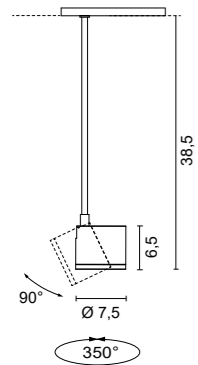

6450 0,70 Kg

- .01 White ☐
- .02 Black ☒

/W	4000K	/13	/40	48V DC 8,7W	1223lm
/W	4000K	/ST	Satin	48V DC 8,7W	1223lm
/WW	3000K	/13	/40	48V DC 8,7W	1156lm
/WW	3000K	/ST	Satin	48V DC 8,7W	1156lm
/XW	2700K	/13	/40	48V DC 8,7W	1106lm
/XW	2700K	/ST	Satin	48V DC 8,7W	1106lm