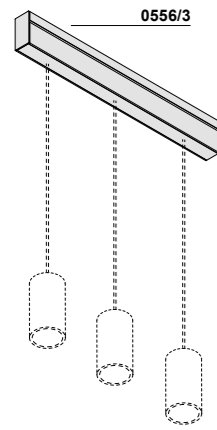

CEILING ROSES AND ACCESSORIES FOR LED SUSPENSION SYSTEMS WITH 350mA

CEILING ROSE

Ceiling rose with driver
3 Lamps

IN 50/60Hz 220-240V
OUT 350mA DC

0556/3 L 90 cm H 6,8 cm 1,20 Kg

.01 White
.02 Black
.05 Red

/DIM PUSH - 1... 10V
/DALI DALI