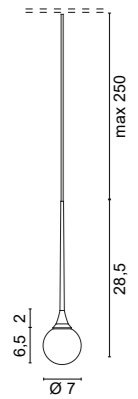

1681 0,20 Kg

- **.02** Black ■
- **.25** Satin gold ■

/W	4000K	LED 2W 350mA	on request
/WW	3000K	LED 2W 350mA	296lm
/XW	2700K	LED 2W 350mA	284lm