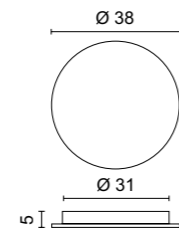

Ceiling rose with **200W** driver

50/60Hz 220-230V

0990/200

2,00kg

- .01 White ■
- .02 Black ■
- .85 Painted silver finishing ■
- .86 Painted gold finishing ■
- .87 Painted copper finishing ■
- .88 Painted bronze finishing ■

1. /P DIMMER MAX 2x100W
2. /V DIMMER MAX 2x100W
3. /D DIMMER MAX 2x100W
4. /T DIMMER MAX 2x100W