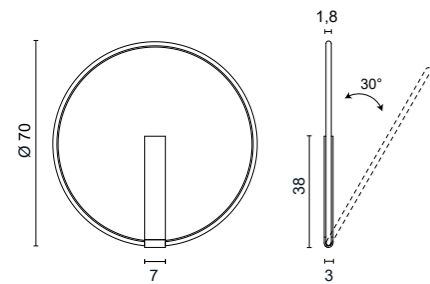

4607 2,30 Kg