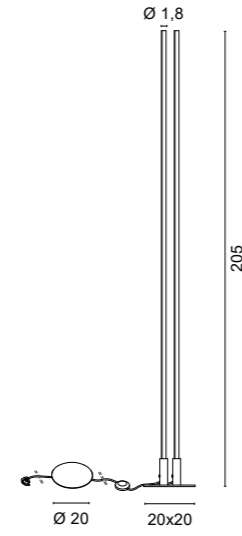

3524 4,00 Kg

- .01 White
- .02 Black

/W	4000K	LED 52,5W	CRI>90	6400lm
/WW	3000K	LED 52,5W	CRI>90	5770lm
/XW	2700K	LED 52,5W	CRI>90	5460lm

With DIMMER on black cable

3525 4,00 Kg

- .01 White
- .02 Black

/W	4000K	LED 60W	CRI>90	7360lm
/WW	3000K	LED 60W	CRI>90	6600lm
/XW	2700K	LED 60W	CRI>90	6240lm

With DIMMER on black cable