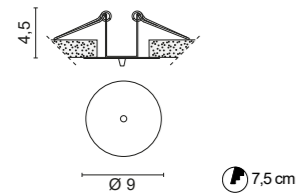

Plasterboard ceiling rose with converter
1 Spirits

IN 50/60Hz 220-240V

0954 0,20 Kg

.01 White
.02 Black

/DIM PUSH - 1... 10V
/DALI DALI