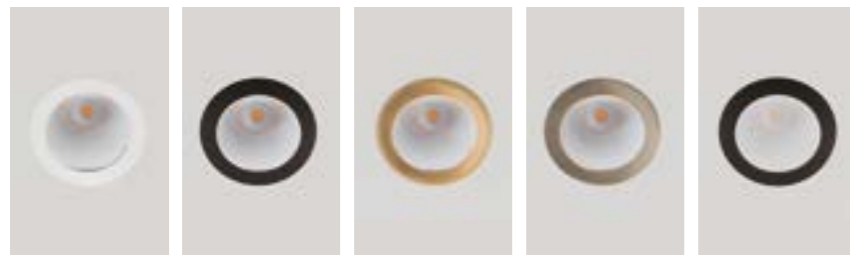

## FINISHES CODES

6706

- .01 White
- .02 Black
- .01/ST Satin

6705

- .01 White
- .02 Black
- .25 Satin Gold
- .32 Nickel mat
- .02/ST Satin

Project Studio Keyart Milano