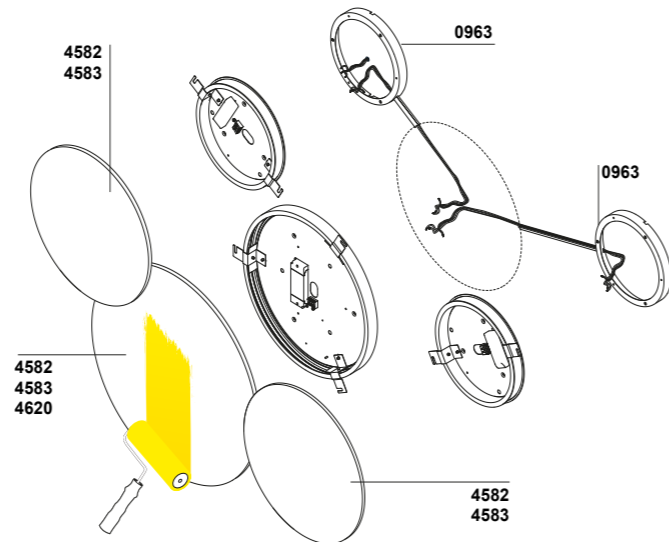

Example of multiple installation with spacers **0963**