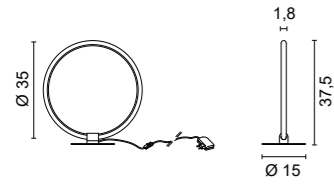

LANCIA TONDA

2513 0,70 Kg

.01	White	
.02	Black	
.25	Satin gold	
.31	Chromed	

/W	4000K	LED 9,6W	CRI>90	1080lm
/WW	3000K	LED 9,6W	CRI>90	1020lm
/XW	2700K	LED 9,6W	CRI>90	960lm

With PUSH DIMMER on cable