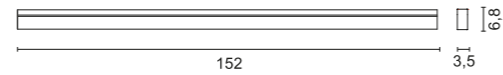

4579 1,50 Kg

.01	White		
/W	4000K	LED 27W CRI>90	3390lm
/WW	3000K	LED 27W CRI>90	3030lm
/XW	2700K	LED 27W CRI>90	2835lm

Dimmable on request