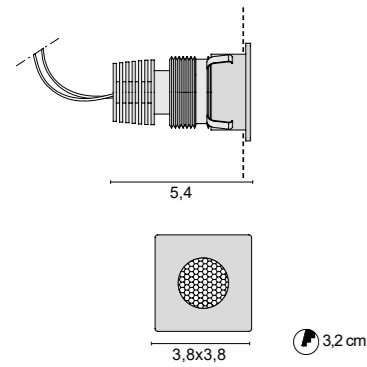

6323 0,06 Kg

- .01 White
- .32 Nickel mat

/W	4000K	/11	/25	/45	max LED 1,5W 500mA	221lm
/WW	3000K	/11	/25	/45	max LED 1,5W 500mA	210lm
/XW	2700K	/11	/25	/45	max LED 1,5W 500mA	199lm

ETL version available upon request