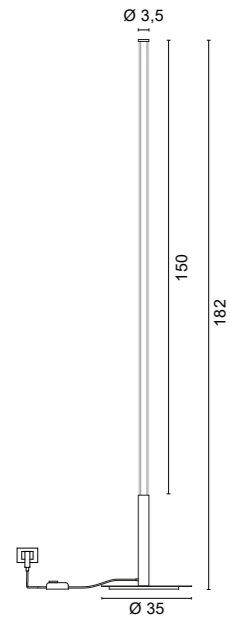

## FINISHES CODES

**.01** White    **.02** Black    **.23** Satin aluminium

**3546** 5,00 Kg

- .01** White ■
- .02** Black ■

**/WW** 3000K LED 24V 30W 2880lm

2700K on request  
With DIMMER on black cable

FINISHES CODES