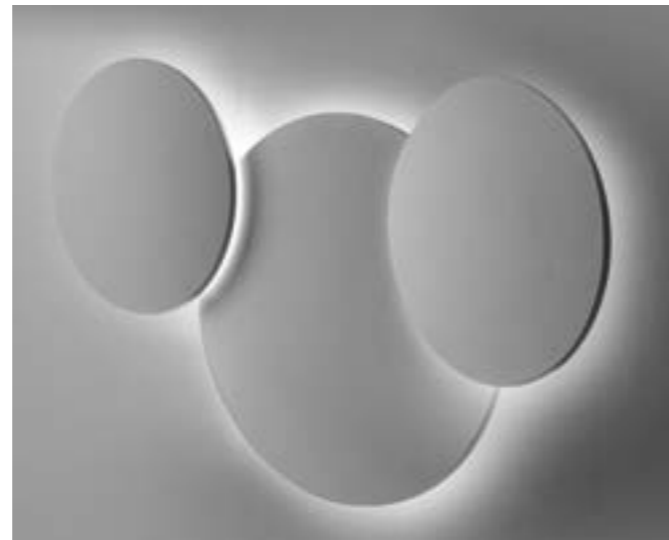

Example of single installation