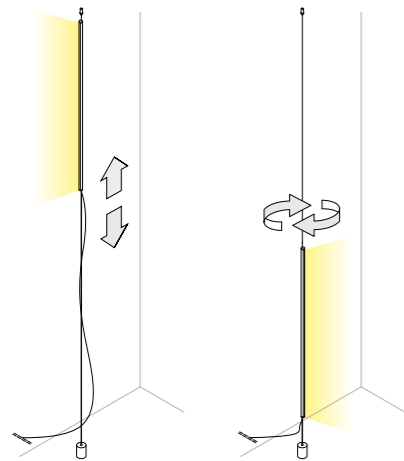

The counterweight maintains the lamp in the desired position

The dimmer-switch with memory is integrated in the stem\*  
\*The stem can move and be orientated along the vertical steel cable.

FINISHES CODES