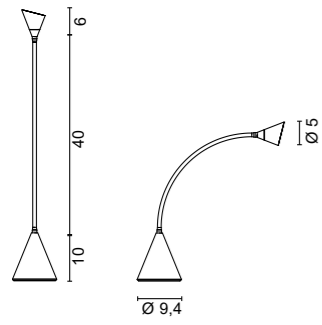

# KALLA

2502

0,90 Kg

.01	White	
.02	Black	
.06	Green	
.09	Orange	
.10	Light blue	
.11	Pink	

/W	4000K	LED 1W	on request
/WW	3000K	LED 1W	146lm
/XW	2700K	LED 1W	on request

Model with ON - OFF switch