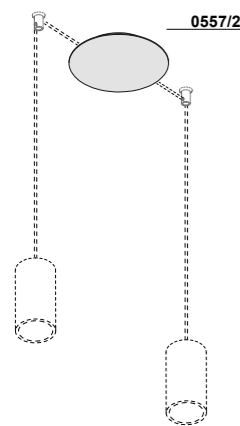

**0556/6** L 180 cm H 6,8 cm 1,60 Kg

.01 White  
.02 Black  
.05 Red

/DIM PUSH - 1... 10V  
/DALI DALI

Ceiling rose with driver  
2 lamps

**IN** 50/60Hz 220-240V  
**OUT** 350mA DC

**0557/2** Ø 27 cm H 3,0 cm 0,50 Kg