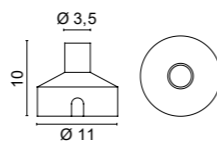

0228/R Draining junction box