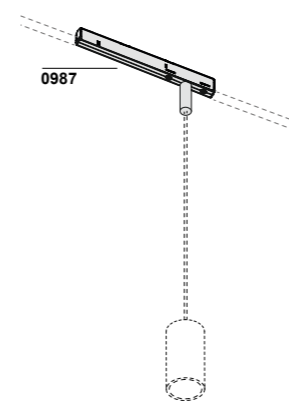

CEILING ROSES AND ACCESSORIES FOR LED SUSPENSION SYSTEMS WITH 350mA

TRACK ADAPTER/SUSPENSION

Adapter for 48V track
1 lamp

IN 48V

OUT 350mA DC

0987

.01 White
.02 Black