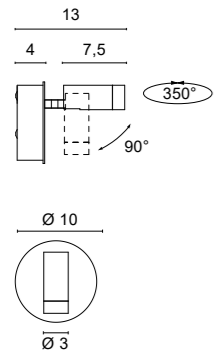

IRIS

4650 0,30 Kg

.01	White	☐
.02	Black	☒
/W	4000K /25 /48 /63	LED 5,9W 885lm
/W	4000K /ST Satin	LED 5,9W 885lm
/WW	3000K /25 /48 /63	LED 5,9W 836lm
/WW	3000K /ST Satin	LED 5,9W 836lm
/XW	2700K /25 /48 /63	LED 5,9W 800lm
/XW	2700K /ST Satin	LED 5,9W 800lm

The model has an integrated driver and can be installed both on the wall and on the ceiling

ACCESSORIES

Louvres
0267/S

.01	White	☐
.02	Black	☒

FINISHES CODES

.01 White **.02** Black