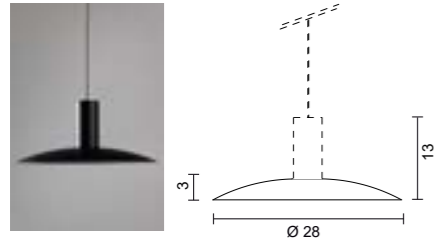

NEWTON SYSTEM

ACCESSORIES

Element
0547
Screen in black painted metal 0,24 Kg

.02 Black