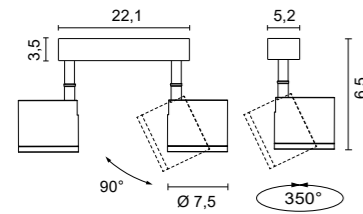

4614 1,25 Kg

- .01 White
- .02 Black
- .31 Chromed

/W	4000K	/13	/40	LED 17,4W	2446lm
/W	4000K	/ST	Satin	LED 17,4W	2446lm
/WW	3000K	/13	/40	LED 17,4W	2312lm
/WW	3000K	/ST	Satin	LED 17,4W	2312lm
/XW	2700K	/13	/40	LED 17,4W	2212lm
/XW	2700K	/ST	Satin	LED 17,4W	2212lm