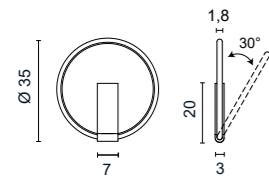

LANCIA TONDA

4605 0,75 Kg

.01	White	□
.02	Black	■
.25	Satin gold	■
.31	Chromed	■
.85	Painted silver finishing	■
.86	Painted gold finishing	■
.87	Painted copper finishing	■
.88	Painted bronze finishing	■

/W	4000K	LED 18W	CRI>90	2260lm
/WW	3000K	LED 18W	CRI>90	2020lm
/XW	2700K	LED 18W	CRI>90	1890lm