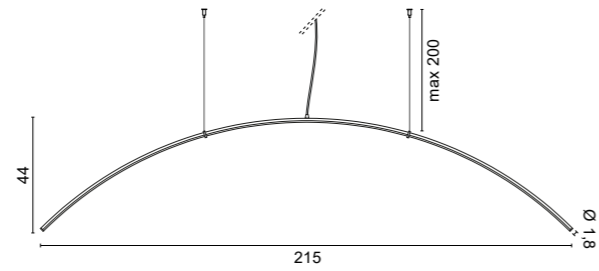

1585 0,70 Kg

- **.01** White
- **.02** Black
- **.35** Painted Sand

/W	4000K	LED 24V 41,4W	5198lm
/WW	3000K	LED 24V 41,4W	4646lm
/XW	2700K	LED 24V 41,4W	4347lm

Ceiling roses with drivers are to be ordered separately