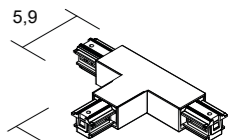

Left T joint

- .01 White
- .02 Black