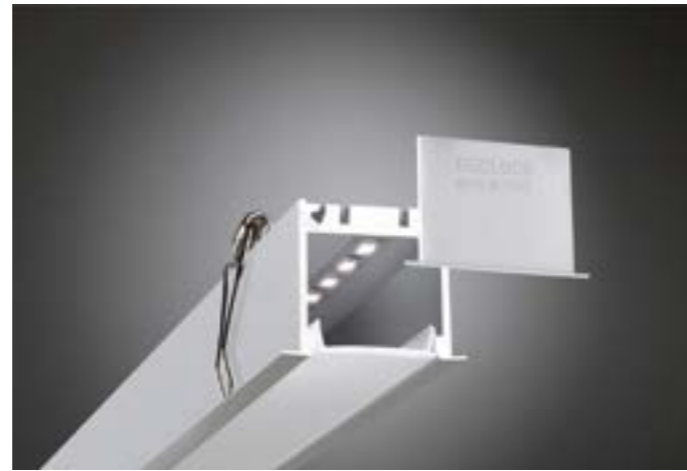

# RAIL SYSTEM

**6660** 1,10 Kg

**.01** White

<b>/W</b>	4000K	LED 24V 14,4W	1808lm
<b>/WW</b>	3000K	LED 24V 14,4W	1616lm
<b>/XW</b>	2700K	LED 24V 14,4W	1512lm

New version with 18W/mt strip LED, 180 LED/mt CRI > 90  
Other finishes upon request