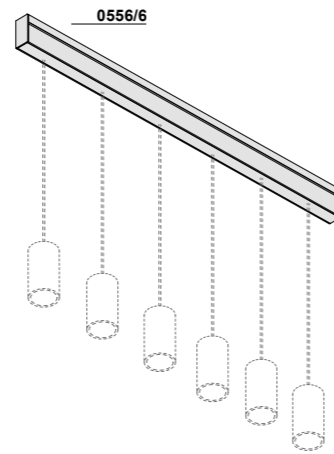

Ceiling rose with driver
6 lamps

IN 50/60Hz 220-240V
OUT 350mA DC

0556/6 L 180 cm H 6,8 cm 1,60 Kg

.01 White
.02 Black
.05 Red

/DIM PUSH - 1... 10V
/DALI DALI