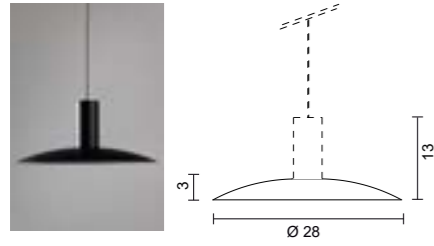

NEWTON TRACK 48V

ACCESSORIES

Element
0547

Screen in black painted metal 0,24Kg

.02 Black ■