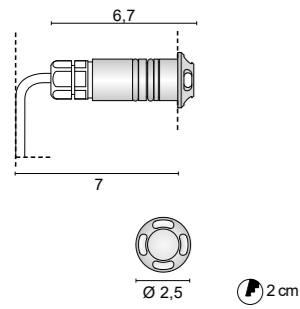

KROSS MINI

6735 0,07 Kg

.33 Stainless Steel AISI 316L

/W 4000K 1W 350mA 158lm

/WW 3000K 1W 350mA 150lm

/XW 2700K 1W 350mA 143lm

ACCESSORIES

Box

0215

Plastic box

Spring for
plasterboard included

2,2 cm