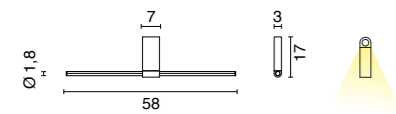

5567 0,80 Kg

- **.01** White ■
- **.02** Black ■
- **.31** Chromed ■

/W	4000K	LED 9W	CRI>90	1130lm
/WW	3000K	LED 9W	CRI>90	1010lm
/XW	2700K	LED 9W	CRI>90	945lm

5568 0,80 Kg

- **.01** White ■
- **.02** Black ■
- **.31** Chromed ■

/W	4000K	LED 18W	CRI>90	2260lm
/WW	3000K	LED 18W	CRI>90	2020lm
/XW	2700K	LED 18W	CRI>90	1890lm

FINISHES CODES

.01 White   **.02** Black   **.31** Chromed