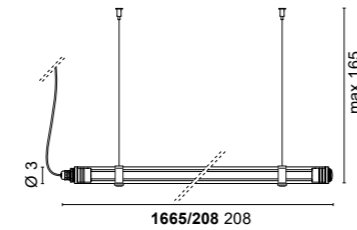

1665.33/158/ 1,36 Kg

.33	Stainless Steel AISI 316L			■
/158/W	4000K	LED 22,5W	2760lm	
/158/WW	3000K	LED 22,5W	2475lm	
/158/XW	2700K	LED 22,5W	2340lm	

Suspension fixing kit supplied with the lamp

1665.33/208/ 1,79 Kg

.33	Stainless Steel AISI 316L			■
/208/W	4000K	LED 30W	3680lm	
/208/WW	3000K	LED 30W	3300lm	
/208/XW	2700K	LED 30W	3120lm	

Suspension fixing kit supplied with the lamp