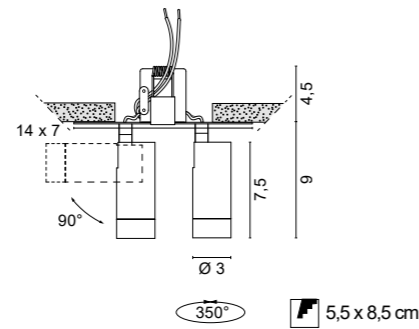

IRIS

6750

0,23 Kg

- .01 White
- .02 Black
- .25 Satin gold

/W	4000K	/25 /48 /63	LED 5,9W 17V 350mA	1060lm	880lm (out)
/W	4000K	/ST Satin	LED 5,9W 17V 350mA	1060lm	816lm (out)
/WW	3000K	/25 /48 /63	LED 5,9W 17V 350mA	1030lm	855lm (out)
/WW	3000K	/ST Satin	LED 5,9W 17V 350mA	1030lm	793lm (out)
/XW	2700K	/25 /48 /63	LED 5,9W 17V 350mA	969lm	804lm (out)
/XW	2700K	/ST Satin	LED 5,9W 17V 350mA	969lm	746lm (out)

6751

0,40 Kg

- .01 White
- .02 Black
- .25 Satin gold

/W	4000K	/25 /48 /63	LED 11,8W 34V 350mA	2120lm	1760lm (out)
/W	4000K	/ST Satin	LED 11,8W 34V 350mA	2120lm	1632lm (out)
/WW	3000K	/25 /48 /63	LED 11,8W 34V 350mA	2060lm	1710lm (out)
/WW	3000K	/ST Satin	LED 11,8W 34V 350mA	2060lm	1586lm (out)
/XW	2700K	/25 /48 /63	LED 11,8W 34V 350mA	1938lm	1608lm (out)
/XW	2700K	/ST Satin	LED 11,8W 34V 350mA	1938lm	1492lm (out)

Iris recessed, also available with double projector, must be installed on plasterboard surfaces. Also available version in brushed gold galvanic finish. The driver must be ordered separately.

ACCESSORIES

Louvres

0267/S

- .01 White
- .02 Black