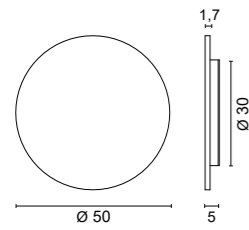

MOONLIGHT

4582 2,75 Kg

- **.01** White ☐
- **.14** Blackboard ☐
- **.29** Gold leaf ☐
- **.30** Silver Leaf ☐
- **.56** Mirror ☐ 4,00 Kg

/W	4000K	LED 15W	CRI>90	1840lm
/WW	3000K	LED 15W	CRI>90	1650lm
/XW	2700K	LED 15W	CRI>90	1560lm

/DIM 1... 10V dimming ☐ 1...10V

/DALI PUSH, DALI dimming ☐ PUSH ☐ DALI