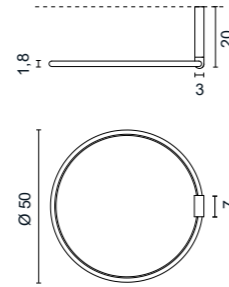

5603 1,10 Kg

- .01 White
- .02 Black
- .25 Satin gold
- .31 Chromed
- .85 Painted silver finishing
- .86 Painted gold finishing
- .87 Painted copper finishing
- .88 Painted bronze finishing

/W	4000K	LED 27W	CRI>90	3390lm
/WW	3000K	LED 27W	CRI>90	3030lm
/XW	2700K	LED 27W	CRI>90	2835lm