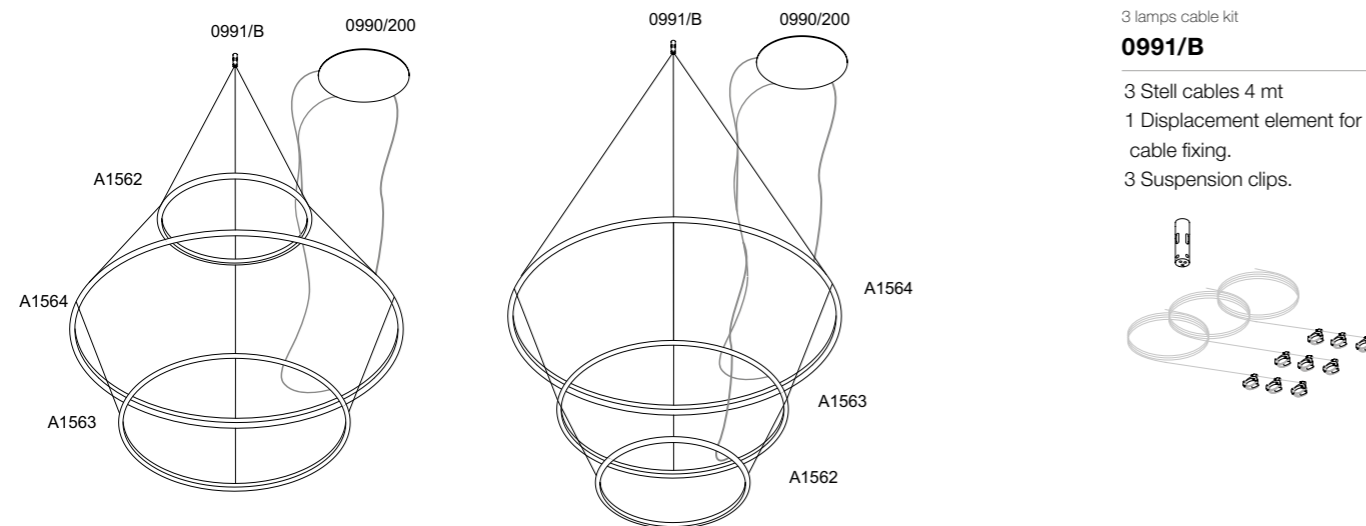

COMPOSITIONS WITH SINGLE ATTACKS (MAX 3 LAMPS)