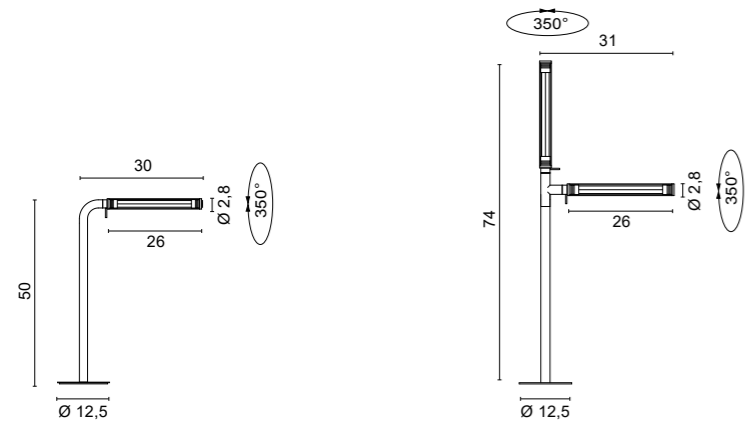

3540.33/ 0,75 Kg

.33 Matt Steel INOX AISI 316L

/W	4000K	LED 24V 3W	368lm
/WW	3000K	LED 24V 3W	330lm
/XW	2700K	LED 24V 3W	312lm

3541.33/ 1,00 Kg

.33 Matt Steel INOX AISI 316L

/W	4000K	LED 24V 6W	736lm
/WW	3000K	LED 24V 6W	660lm
/XW	2700K	LED 24V 6W	624lm