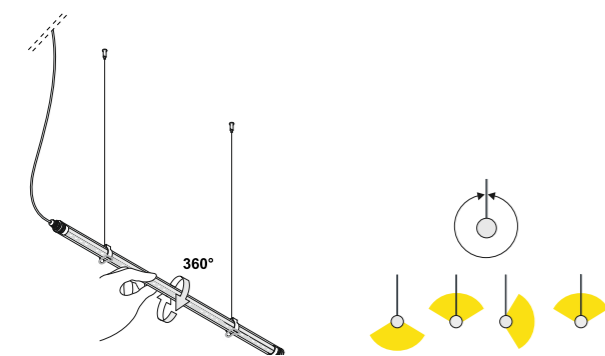

WANDA SYSTEM

1665.33/128/ 1,10 Kg

.33	Stainless Steel AISI 316L			■
/128/W	4000K	LED 18W	2208lm	
/128/WW	3000K	LED 18W	1980lm	
/128/XW	2700K	LED 18W	1872lm	

Suspension fixing kit supplied with the lamp

1665.33/178/ 1,53 Kg

.33	Stainless Steel AISI 316L			■
/178/W	4000K	LED 25,5W	3128lm	
/178/WW	3000K	LED 25,5W	2805lm	
/178/XW	2700K	LED 25,5W	2652lm	

Suspension fixing kit supplied with the lamp

1665.33/158/ 1,36 Kg

.33	Stainless Steel AISI 316L			■
/158/W	4000K	LED 22,5W	2760lm	
/158/WW	3000K	LED 22,5W	2475lm	
/158/XW	2700K	LED 22,5W	2340lm	

Suspension fixing kit supplied with the lamp

1665.33/208/ 1,79 Kg

.33	Stainless Steel AISI 316L			■
/208/W	4000K	LED 30W	3680lm	
/208/WW	3000K	LED 30W	3300lm	
/208/XW	2700K	LED 30W	3120lm	

Suspension fixing kit supplied with the lamp

FINISHES CODES

.33 Stainless Steel
AISI 316L