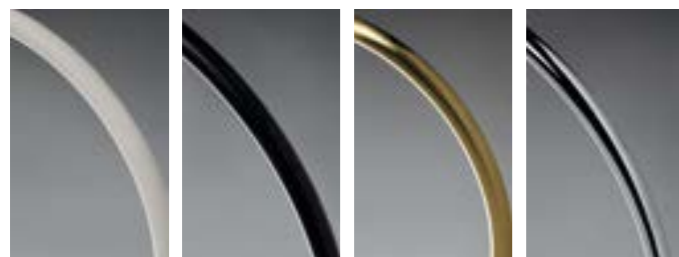

FINISHES CODES

.01 White   **.02** Black   **.25** Satin gold   **.31** Chrome