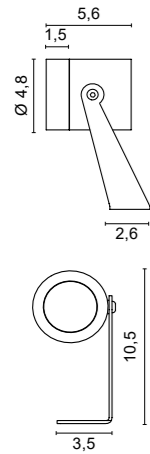

# VISION 2

**4530**

0,35 Kg

<b>.34</b>	Painted Corten finishing	<span style="color: brown;">■</span>
<b>.39</b>	Painted Anthracite finishing	<span style="color: black;">■</span>
<b>.45</b>	Anodized Aluminium	<span style="color: grey;">■</span>