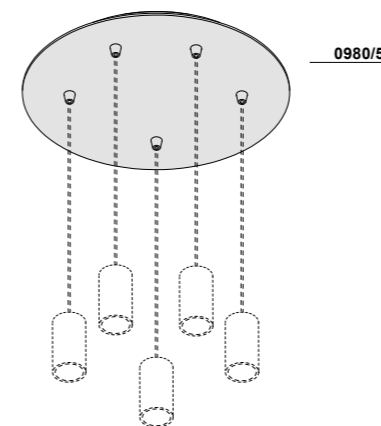

Canopy with driver 5 lamps
Dimmable upon request

IN 50/60Hz 220-240V
OUT 350mA DC

0980/5 Ø 45cm H 4,5cm 2,40 Kg

.01 White
.02 Black

/DIM PUSH - 1... 10V
/DALI DALI