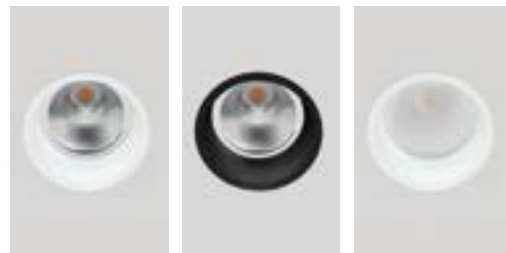

## FINISHES CODES

**6711**

.01 White .02 Black .01/ST Satin

**6710**

.01 White .02 Black .25 Satin Gold .32 Nickel mat .02/ST Satin