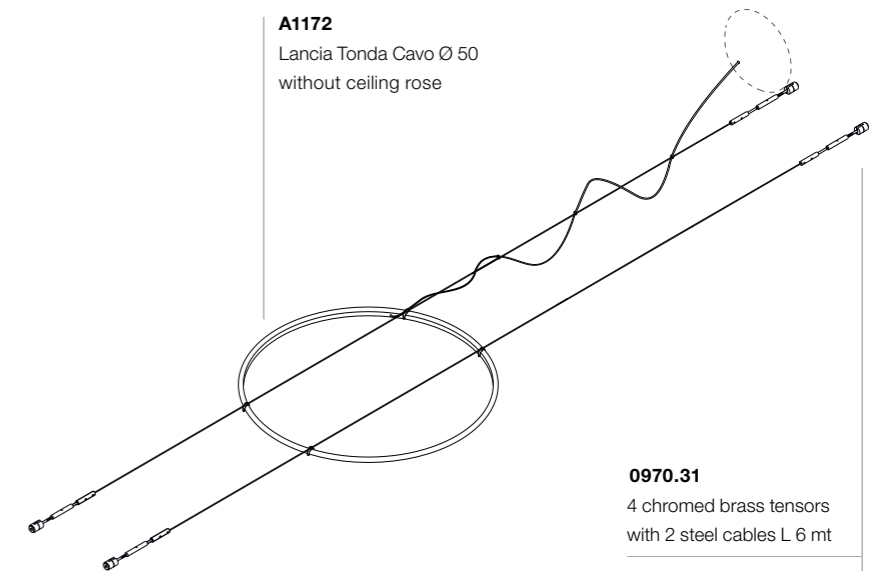

## ACCESSORIES

Kit  
**0970.31**

4 chromed brass tensors  
with 2 steel cables L 6 mt

Kit  
**0970.31/10**

4 chromed brass tensors  
with 2 steel cables L 10 mt

## FINISHES CODES

.01 White    .02 Black    .25 Satin gold    .31 Chrome

**A1172**  
Lancia Tonda Cavo Ø 50  
without ceiling rose

**0970.31**  
4 chromed brass tensors  
with 2 steel cables L 6 mt

**0970.31/10**  
4 chromed brass tensors  
with 2 steel cables L 10 mt