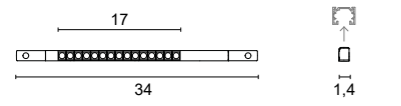

6697 0,10 Kg

- .02 Black

/WW	3000K	48V DC 17W	1650lm	1320lm (out)
/XW	2700K	48V DC 17W	1485lm	1188lm (out)