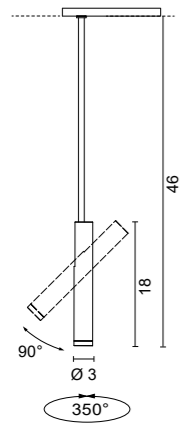

6452 0,60 Kg

- .01 White
- .02 Black

/W	4000K	/35	/48	/63	48V DC 8,7W	1223lm
/W	4000K	/ST	Satin		48V DC 8,7W	1223lm
/WW	3000K	/35	/48	/63	48V DC 8,7W	1156lm
/WW	3000K	/ST	Satin		48V DC 8,7W	1156lm
/XW	2700K	/35	/48	/63	48V DC 8,7W	1106lm
/XW	2700K	/ST	Satin		48V DC 8,7W	1106lm