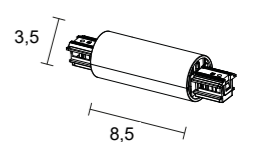

Element
7432

Central Connector

.02 Black ■