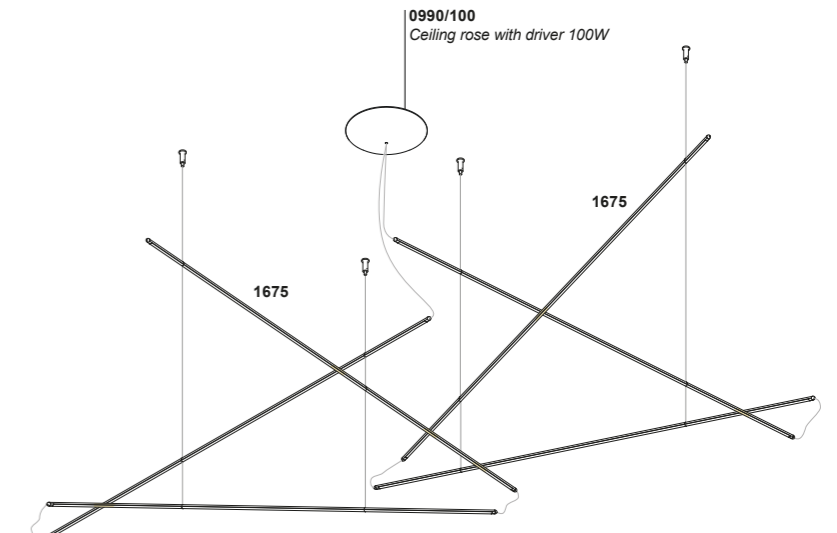

EXAMPLES OF MULTIPLE INSTALLATION

The choice of the driver depends on total power consumption