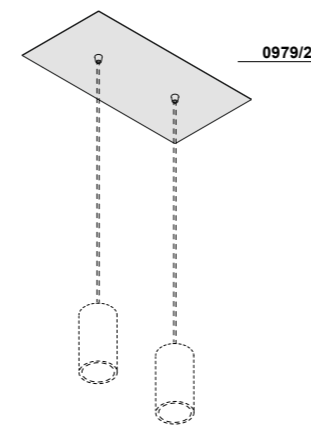

CEILING ROSES AND ACCESSORIES FOR LED SUSPENSION SYSTEMS WITH 350mA

CEILING ROSE

Ceiling rose with driver 2 lamps
Dimmable upon request

IN 50/60Hz 220-240V
OUT 350mA DC

0979/2 48x24cm H 3,0cm 2,00 Kg

.01 White
.02 Black

/DIM PUSH - 1... 10V
/DALI DALI