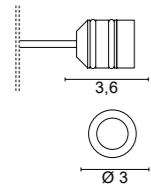

RACCORDI DI LUCE SYSTEM - JOY SYSTEM

ILLUMINATOR

7516 Illuminatori 0,08 Kg

.45	Anodized aluminium	
/W	4000K LED 1,5W 500mA	221lm
/WW	3000K LED 1,5W 500mA	210lm
/XW	2700K LED 1,5W 500mA	199lm