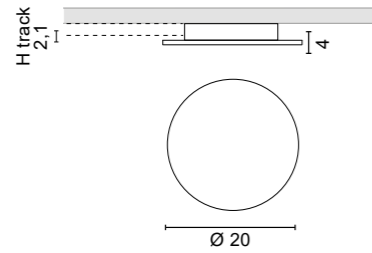

CEILING ROSES SYSTEM

Ceiling roses with driver for ceiling installation - Live end 7344S/D not included

The choice of the ceiling rose must be made by adding the load of the products used on the track. The latter is given by the sum of the absorption of the LED source and that of the adapter, approximately 3W.

0715/48

- .01 White ☐
- .02 Black ☐

Ceiling rose with driver
IN: 220 - 240V
OUT: 48V - 60W
ON-OFF
DIM1...10V

PUSH **1...10V**