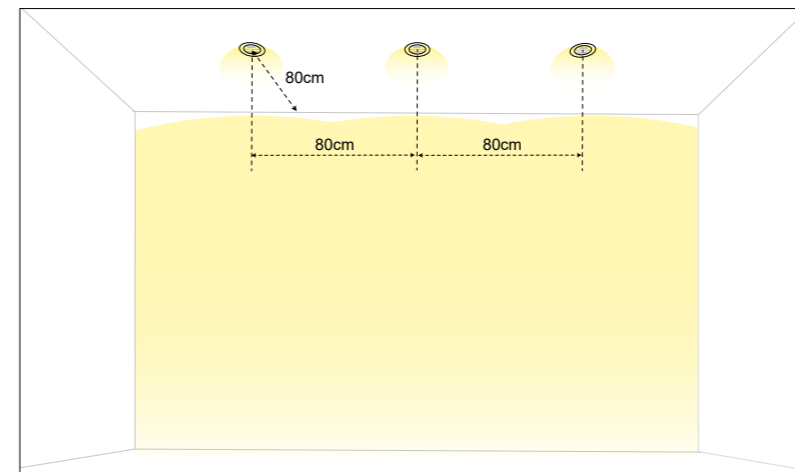

INSTALLATION EXAMPLE

To uniformly illuminate a wall, position the spotlights according to the diagram