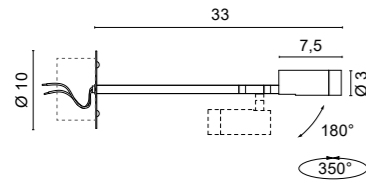

IRIS

4641

0,20 Kg

- .01 White
- .02 Black

/W	4000K	/25 /48 /63	LED 5,9W 17V 350mA	1060lm	880lm (out)
/W	4000K	/ST Satin	LED 5,9W 17V 350mA	1060lm	816lm (out)
/WW	3000K	/25 /48 /63	LED 5,9W 17V 350mA	1030lm	855lm (out)
/WW	3000K	/ST Satin	LED 5,9W 17V 350mA	1030lm	793lm (out)
/XW	2700K	/25 /48 /63	LED 5,9W 17V 350mA	969lm	804lm (out)
/XW	2700K	/ST Satin	LED 5,9W 17V 350mA	969lm	746lm (out)

4643

0,42 Kg

- .01 White
- .02 Black

/W	4000K	/25 /48 /63	LED 11,8W 34V 350mA	2120lm	1760lm (out)
/W	4000K	/ST Satin	LED 11,8W 34V 350mA	2120lm	1632lm (out)
/WW	3000K	/25 /48 /63	LED 11,8W 34V 350mA	2060lm	1710lm (out)
/WW	3000K	/ST Satin	LED 11,8W 34V 350mA	2060lm	1586lm (out)
/XW	2700K	/25 /48 /63	LED 11,8W 34V 350mA	1938lm	1608lm (out)
/XW	2700K	/ST Satin	LED 11,8W 34V 350mA	1938lm	1492lm (out)

The lamp can be installed in masonry with a special formwork or directly on the paneling.
Wall-mounted formwork can contain drivers.
Drivers and housing are to be ordered separately.

ACCESSORIES

Louvres

0267/S

- .01 White
- .02 Black

Wallbox

0279

Wallbox

0280

DRIVERS

ON/OFF

Cod.	0137/LED 350mA	0128 350mA
4641	1	NO
4643	NO	1

Only seal connection

FINISHES CODES

.01 White

.02 Black