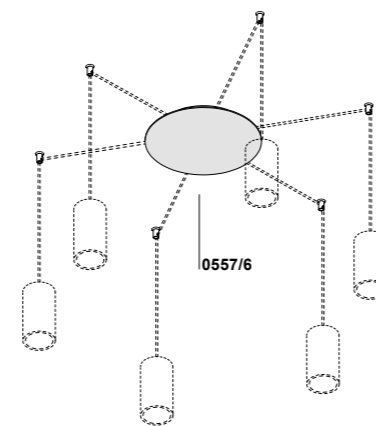

Ceiling rose with driver
4-6 lamps

IN 50/60Hz 220-240V
OUT 350mA DC

0557/6 Ø 38 cm H 4,0 cm 1,80 Kg

/DIM PUSH - 1... 10V
/DALI DALI