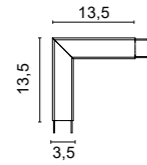

RAIL SYSTEM

ACCESSORIES

Element
0941

90° Corner 0,40 Kg

.01	White		
/W	4000K	LED 3,6W	452lm
/WW	3000K	LED 3,6W	404lm
/XW	2700K	LED 3,6W	378lm