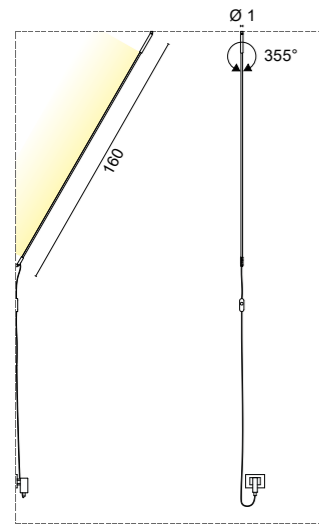

A new type of lamp that can be installed between the wall and ceiling to create free sign of light in the space

4633 0,30 Kg

.02 Black ■

/W	4000K	LED 19W	2020lm
/WW	3000K	LED 19W	2025lm
/XW	2700K	LED 19W	1800lm

With PUSH DIMMER on black cable

FINISHES CODES