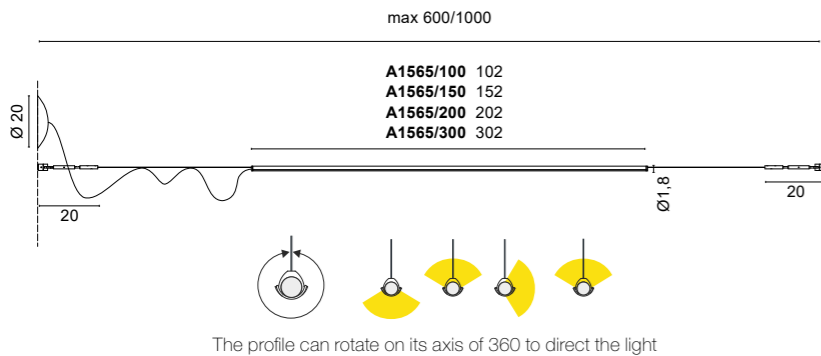

ACCESSORIES

Kit
0965.31
2 chromed brass tensors
with 2 steel cables L 6 mt

Kit
0965.31/10
2 chromed brass tensors
with 2 steel cables L 10 mt

Single lamp cable kit
0991./C
1 Steel cable 2 mt
1 Element for cable fixing
1 Suspension clip