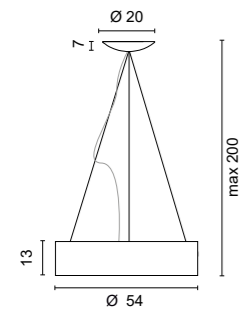

RADAR

1572 1,80 Kg

- .01 White
- .02.01 Out Black / In White
- .02.21 Out Black / In Shiny gold

/W	4000K	LED 27W CRI>90	3390lm
/WW	3000K	LED 27W CRI>90	3030lm
/XW	2700K	LED 27W CRI>90	2835lm

Dimmable PUSH - 1... 10V - DALI on request