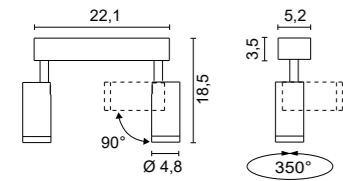

4612 1,25 Kg

- .01 White
- .02 Black
- .31 Chromed

/W	4000K	/24	/38	/58	LED 17,4W	2446lm
/W	4000K	/ST	Satin		LED 17,4W	2446lm
/WW	3000K	/24	/38	/58	LED 17,4W	2312lm
/WW	3000K	/ST	Satin		LED 17,4W	2312lm
/XW	2700K	/24	/38	/58	LED 17,4W	2212lm
/XW	2700K	/ST	Satin		LED 17,4W	2212lm