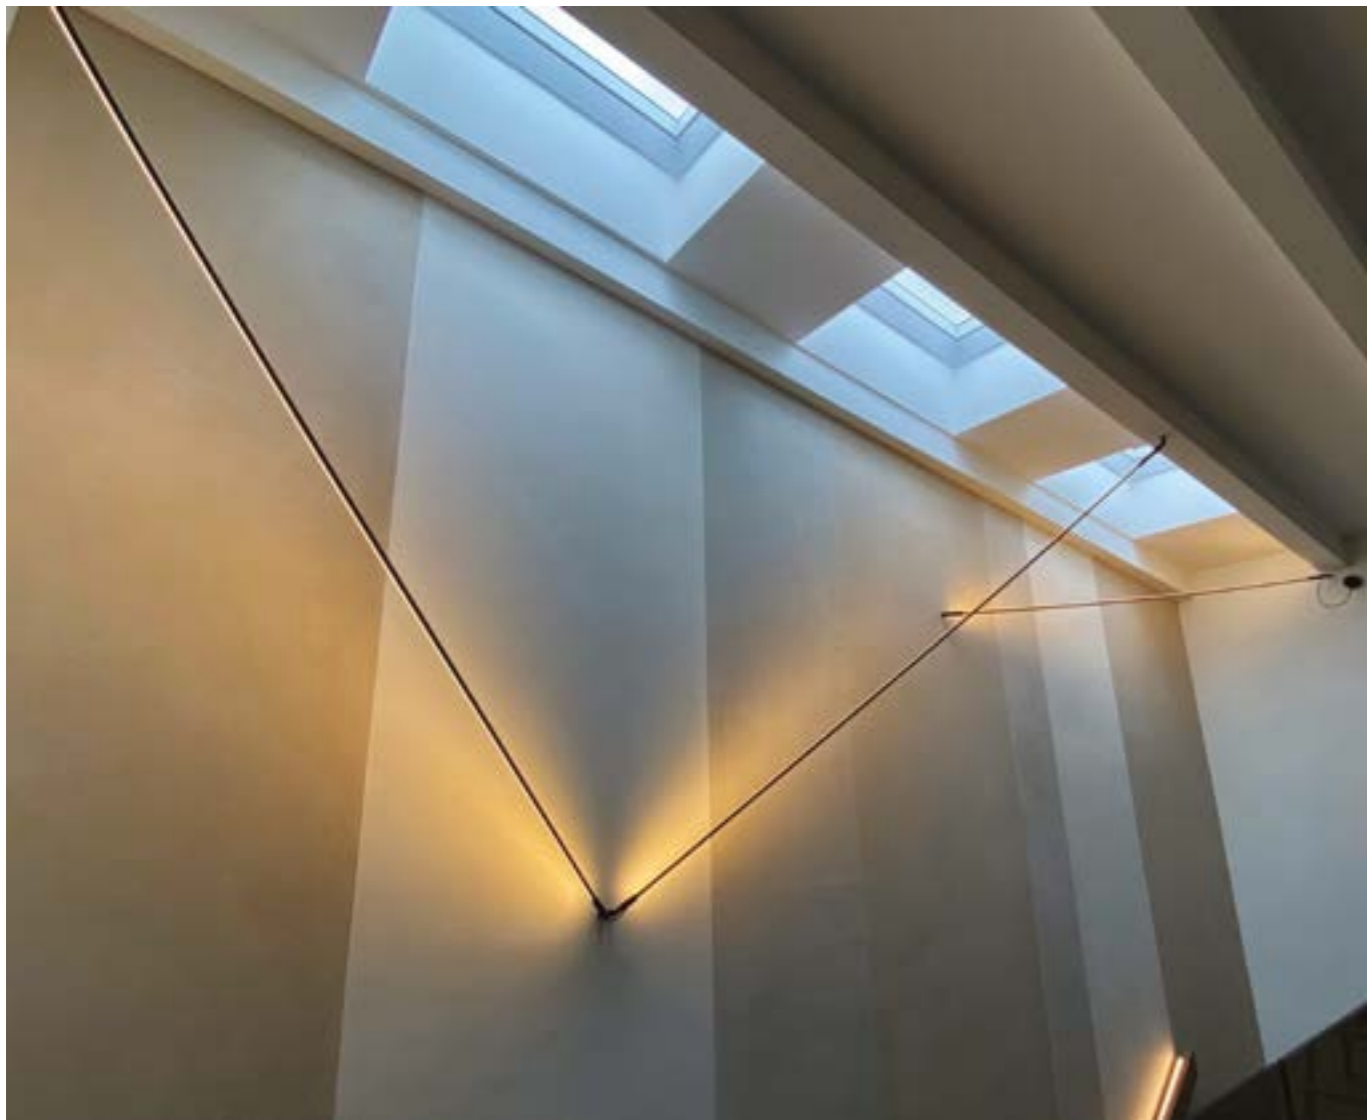

<b>/W</b>	4000K	LED 10,2W	1184lm
<b>/WW</b>	3000K	LED 10,2W	1080lm
<b>/XW</b>	2700K	LED 10,2W	960lm

Adjustable

**FINISHES CODES**

**.02** Black

A new type of lamp that can be installed between the wall and ceiling to create free sign of light in the space