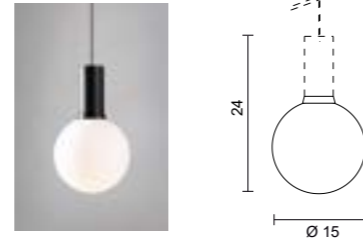

Element
0549

White blown glass diffuser 0,35Kg

.02.57 Black ■
.25.57 Satin gold ■
.32.57 Nickel mat ■