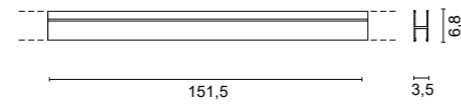

4581 1,50 Kg

.01	White		
/W	4000K	LED 27W	3390lm
/WW	3000K	LED 27W	3030lm
/XW	2700K	LED 27W	2835lm

New version with 18W/mt strip LED, 180 LED/mt CRI> 90
Other finishes upon request