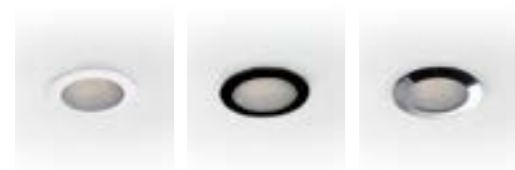

FINISHES CODES

.01 White   .02 Black   .31 Chromed