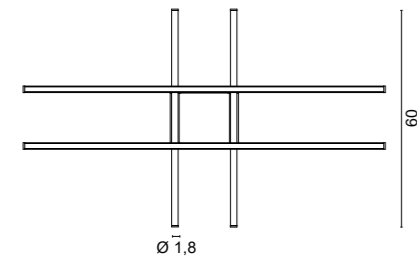

DIESIS

4636 1,50 Kg

- **.01** White ■
- **.02** Black ■
- **.35** Painted Sand finishing ■

/W	4000K	LED 50,4W	6328lm
/WW	3000K	LED 50,4W	5656lm
/XW	2700K	LED 50,4W	5292lm

PUSH - 1... 10V - DALI dimming on request

5691 1,50 Kg

- **.01** White ■
- **.02** Black ■
- **.35** Painted Sand finishing ■

/W	4000K	LED 50,4W	6328lm
/WW	3000K	LED 50,4W	5656lm
/XW	2700K	LED 50,4W	5292lm

PUSH - 1... 10V - DALI dimming on request

FINISHES CODES

.01 White   **.02** Black   **.35** Painted Sand