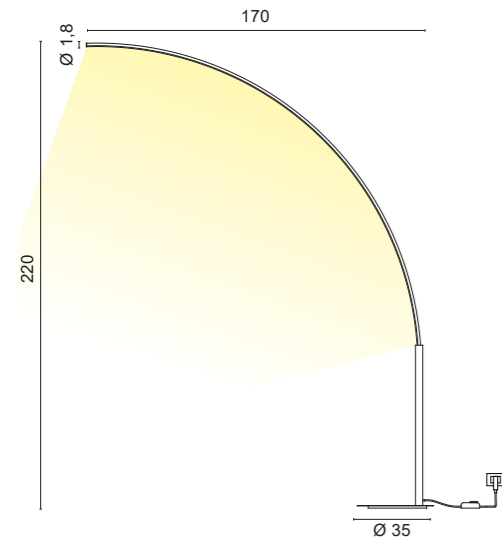

VIRGOLA

3535 7,00 Kg

.01	White	
.02	Black	
.35	Painted Sand	

/W	4000K	LED 33W	4048lm
/WW	3000K	LED 33W	3630lm
/XW	2700K	LED 33W	3432lm

With DIMMER on black cable

FINISHES CODES

.01 White   **.02** Black   **.35** Painted Sand