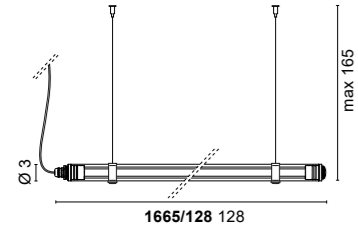

WANDA SYSTEM