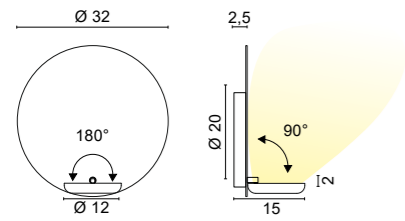

AURORA

4627 1,50 Kg

.01	White	
.02.29	Black, Gold leaf	
.25.01	Satin gold, White	
.32.01	Nickel mat, White	

/W	4000K	LED 12,6W	2255lm
/WW	3000K	LED 12,6W	2104lm
/XW	2700K	LED 12,6W	1955lm