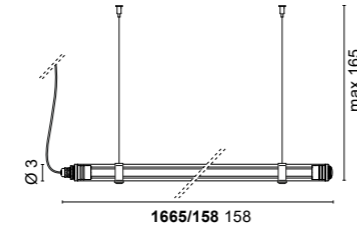

WANDA SYSTEM

1665.33/128/ 1,10 Kg

.33	Stainless Steel AISI 316L			■
/128/W	4000K	LED 18W	2208lm	
/128/WW	3000K	LED 18W	1980lm	
/128/XW	2700K	LED 18W	1872lm	

Suspension fixing kit supplied with the lamp

1665.33/178/ 1,53 Kg

.33	Stainless Steel AISI 316L			■
/178/W	4000K	LED 25,5W	3128lm	
/178/WW	3000K	LED 25,5W	2805lm	
/178/XW	2700K	LED 25,5W	2652lm	

Suspension fixing kit supplied with the lamp

1665.33/158/ 1,36 Kg

.33	Stainless Steel AISI 316L			■
/158/W	4000K	LED 22,5W	2760lm	
/158/WW	3000K	LED 22,5W	2475lm	
/158/XW	2700K	LED 22,5W	2340lm	

Suspension fixing kit supplied with the lamp

1665.33/208/ 1,79 Kg

.33	Stainless Steel AISI 316L			■
/208/W	4000K	LED 30W	3680lm	
/208/WW	3000K	LED 30W	3300lm	
/208/XW	2700K	LED 30W	3120lm	

Suspension fixing kit supplied with the lamp

FINISHES CODES

.33 Stainless Steel
AISI 316L