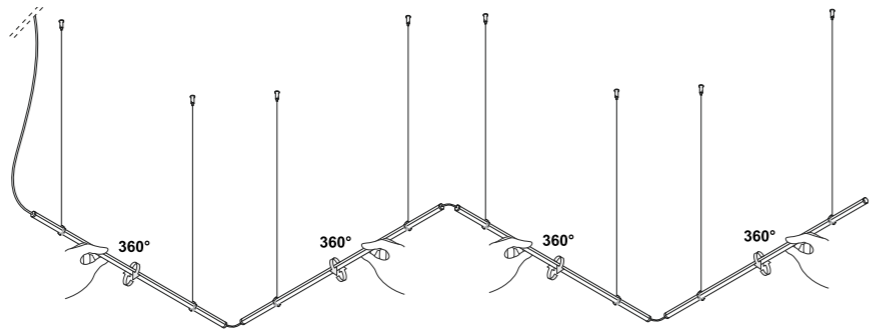

Example of installation
with 8 **art 0991/C** + 1 **art 1671**