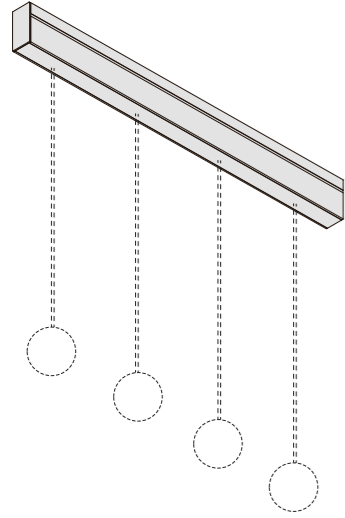

CEILING ROSES AND ACCESSORIES FOR LINEAR COMPOSITIONS

CEILING ROSE