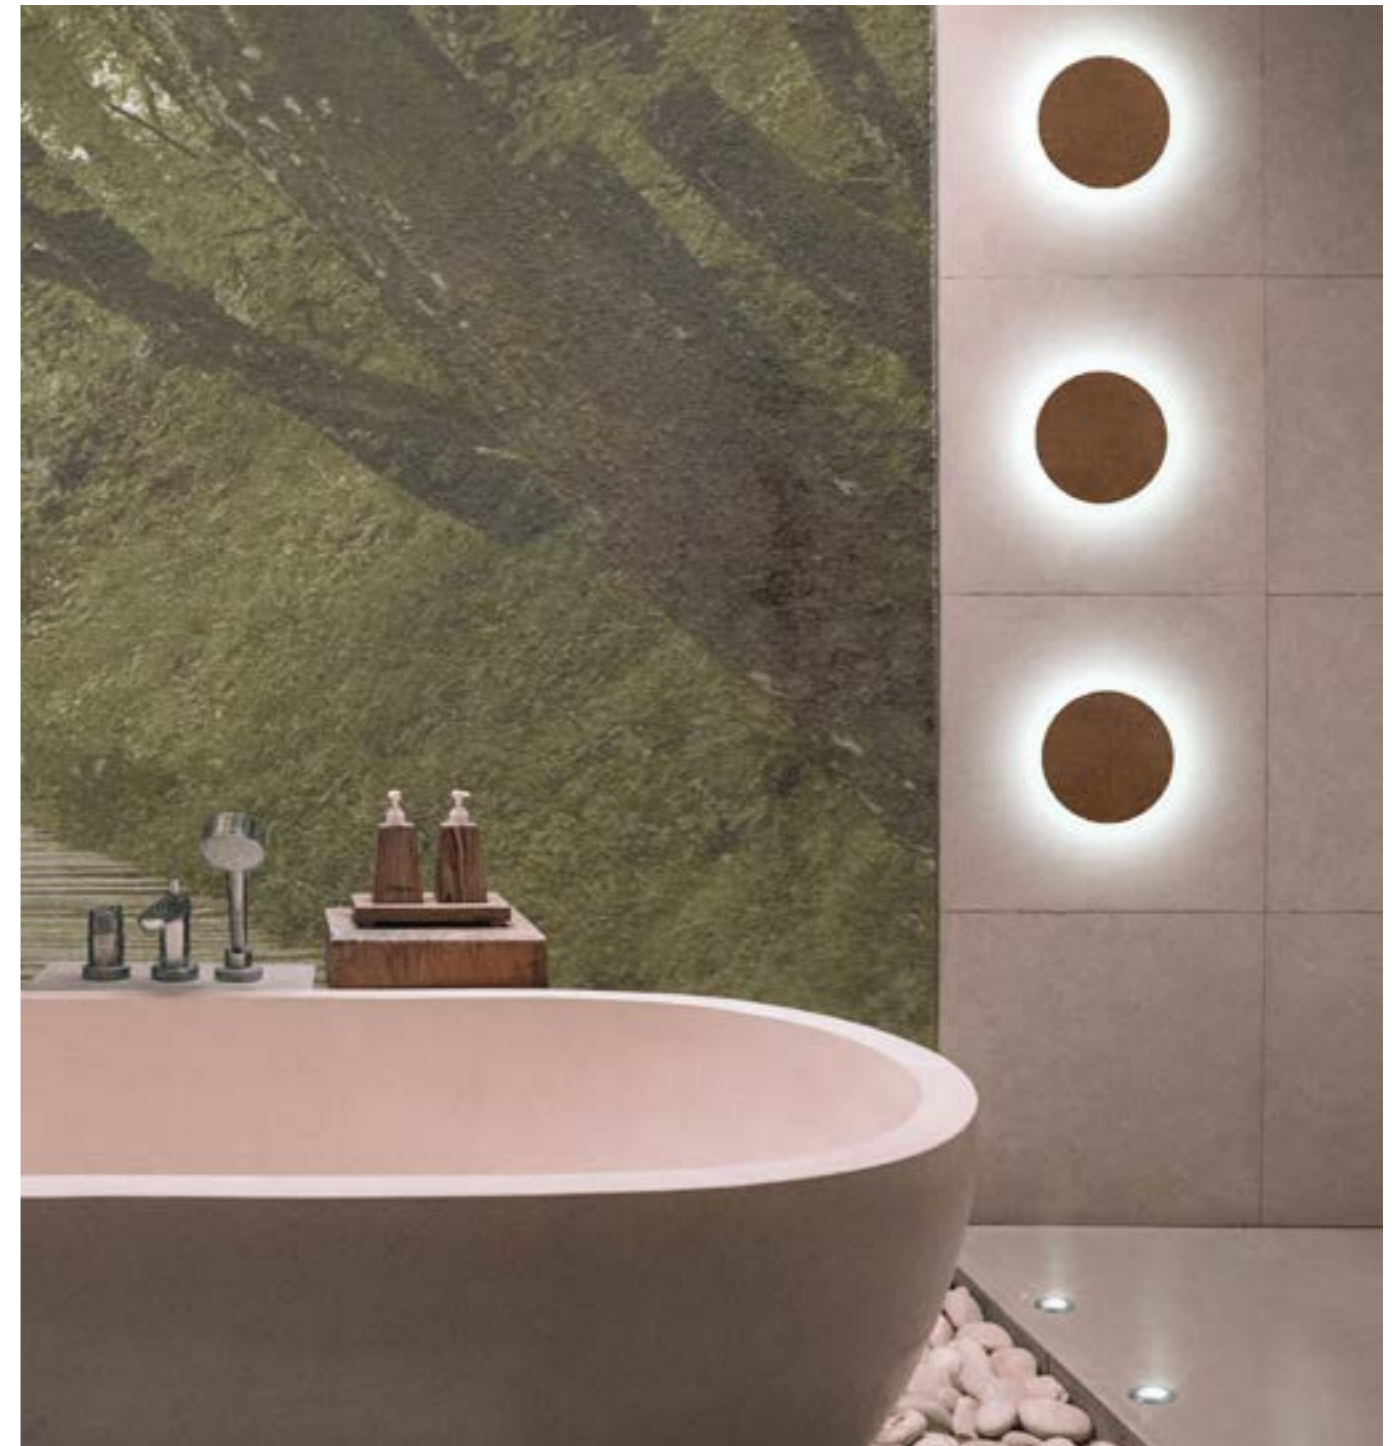

DRIVERS

ON/OFF

Cod.	0155	0156
	24V - 13W	24V - 25W
6736	1-2	1-5
6737	1-2	1-5

DIMMABLE

	0717/DIM60/V	0717/DIM60
	PUSH - 1...10V	DALI - PUSH
6736	1-12	1-12
6737	1-12	1-12

Only Parallel connection

IP67 DRIVER

Cod.	0033/IP	0037/IP
	24V 14,4W	24V 60W
6736	1-2	1-12
6737	1-2	1-12