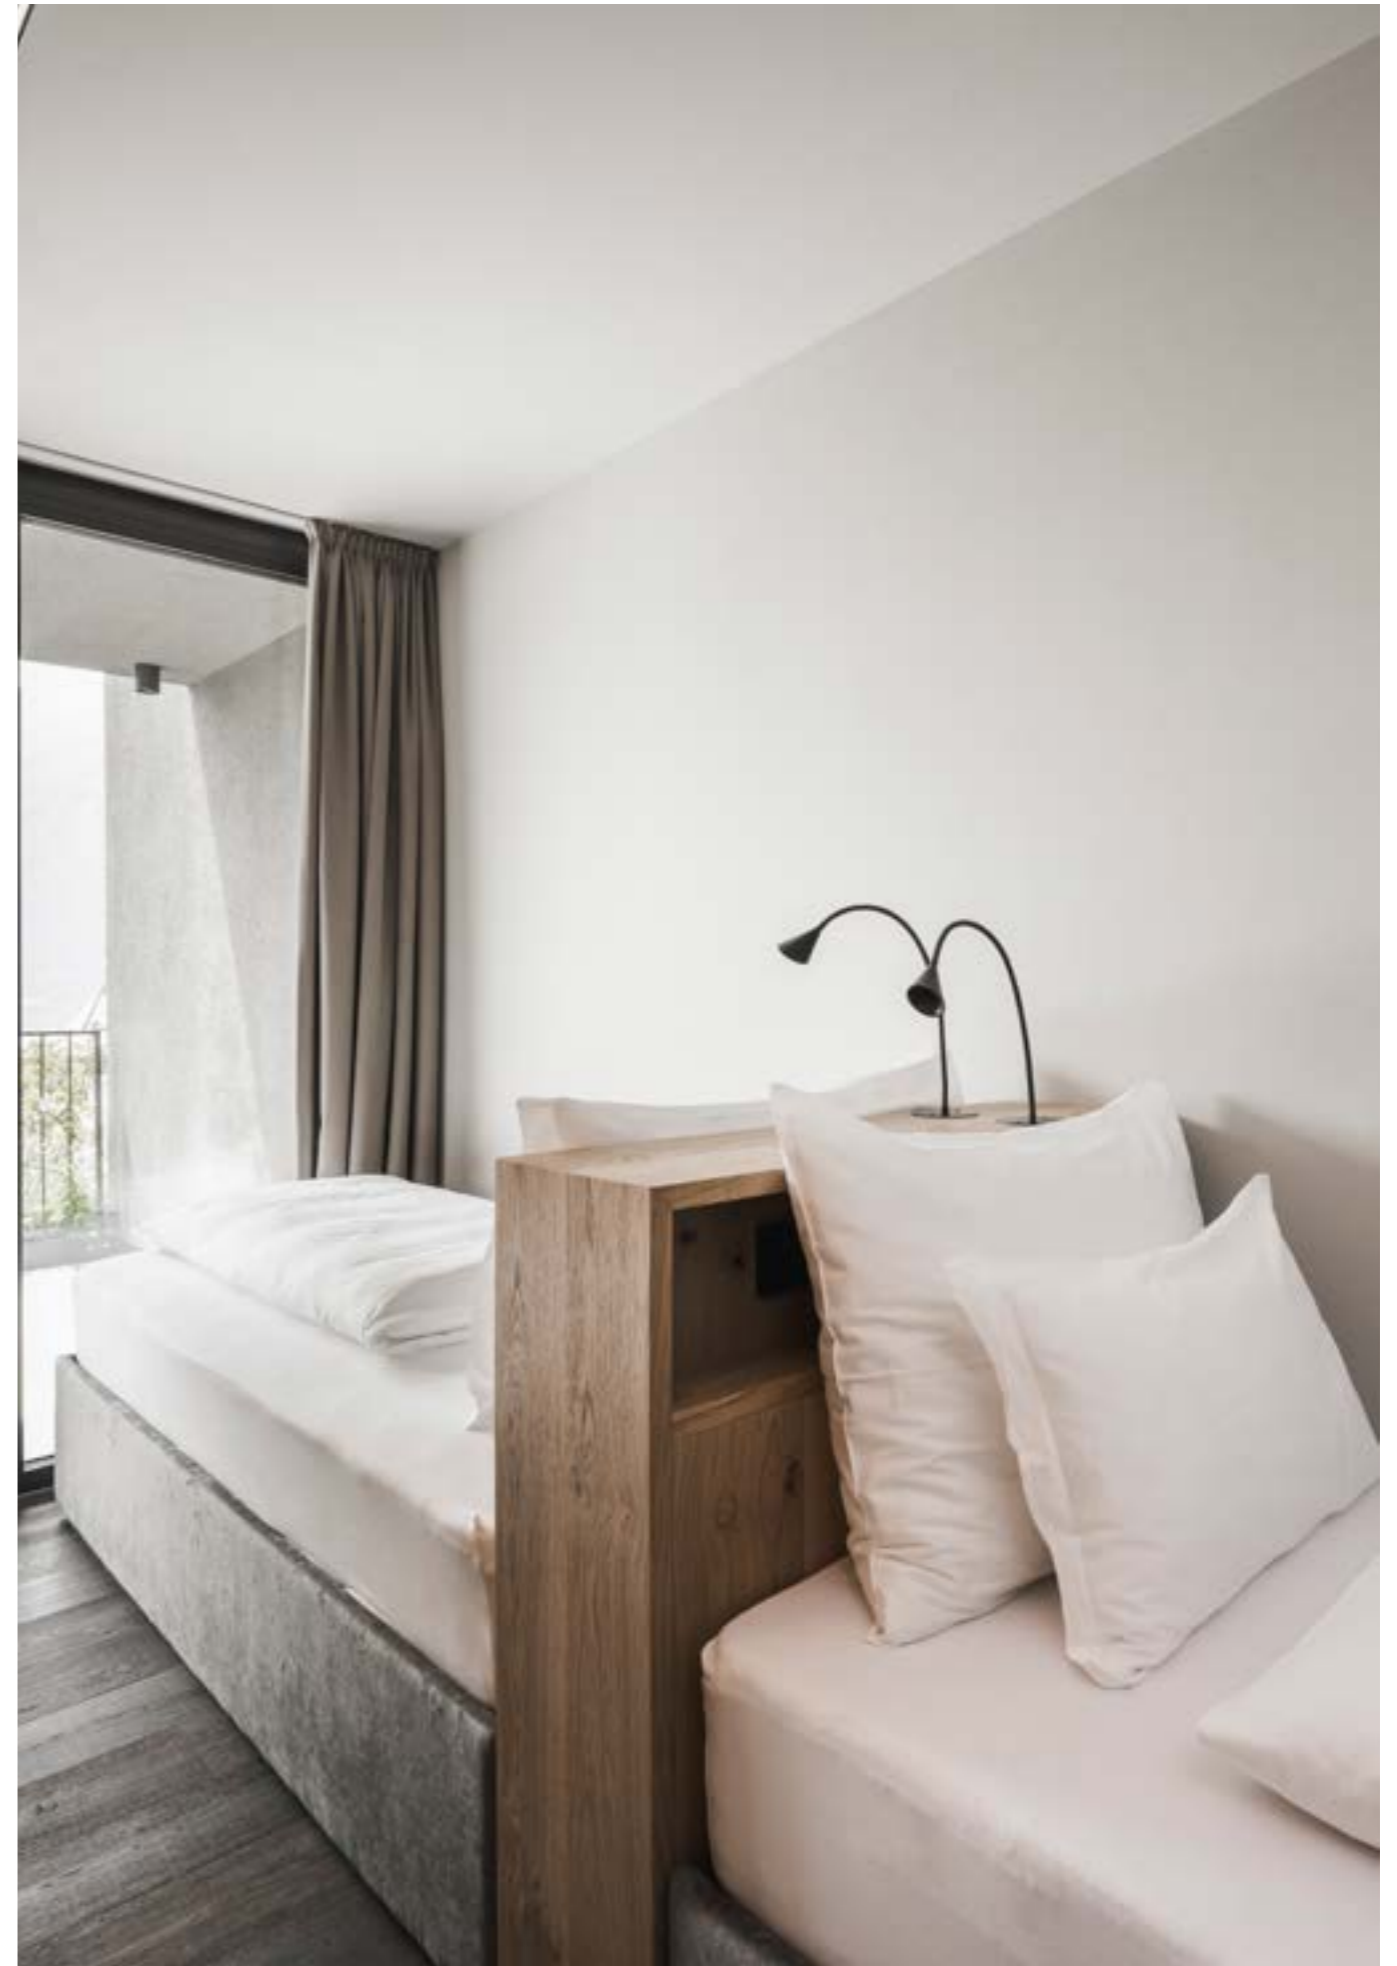

KALLA / KALLA DUE

4501 0,30 Kg

.01	White	□
.02	Black	■
.06	Green	■
.09	Orange	■
.10	Light blue	■
.11	Pink	■

/W	4000K	LED 1W	on request
/WW	3000K	LED 1W	146lm
/XW	2700K	LED 1W	on request

KALLA
Wall model with ON - OFF switch

4540 0,30 Kg

.01	White	□
.02	Black	■
.06	Green	■
.09	Orange	■
.10	Light blue	■
.11	Pink	■

/W	4000K	LED 1W	on request
/WW	3000K	LED 1W	146lm
/XW	2700K	LED 1W	on request

KALLA DUE
Model for mounting on panel

4541 0,40 Kg

.01	White	□
.02	Black	■
.06	Green	■
.09	Orange	■
.10	Light blue	■
.11	Pink	■

/W	4000K	LED 1W	on request
/WW	3000K	LED 1W	146lm
/XW	2700K	LED 1W	on request

KALLA DUE
Model with ON - OFF switch for mounting on wall

FINISHES CODES

.01 White   .02 Black   .06 Green   .09 Orange   .10 Light Blue   .11 Pink