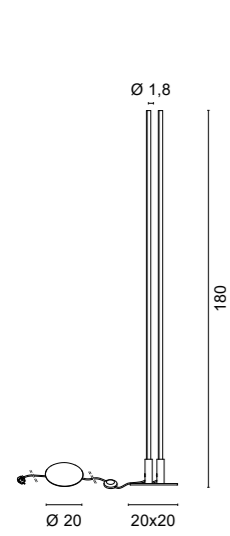

3524 4,00 Kg

- .01 White
- .02 Black

/W	4000K	LED 52,5W	CRI>90	6400lm
/WW	3000K	LED 52,5W	CRI>90	5770lm
/XW	2700K	LED 52,5W	CRI>90	5460lm

With DIMMER on black cable

3525 4,00 Kg

- .01 White
- .02 Black

/W	4000K	LED 60W	CRI>90	7360lm
/WW	3000K	LED 60W	CRI>90	6600lm
/XW	2700K	LED 60W	CRI>90	6240lm

With DIMMER on black cable

FINISHES CODES

.01 White .02 Black