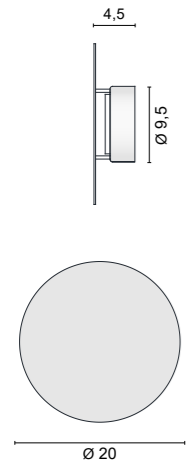

# ECLIPSE TONDA

**4592** 0,45 Kg

.01	White	
.02	Black	
.25	Satin gold	
.28	Copper Leaf	
.29	Gold Leaf	
.32	Nickel mat	
.35	Sand	
.56	Mirror	

Light source not included

GX 53 LED

4000K	8W	700lm	(art. 0103/W)	
3000K	8W	680lm	(art. 0103/WW)	
2700K	8W	650lm	(art. 0103/XW)	