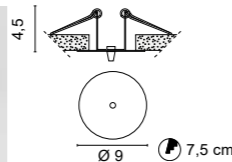

Element
0947

Ceiling plate with springs 0,08 Kg

.01	White