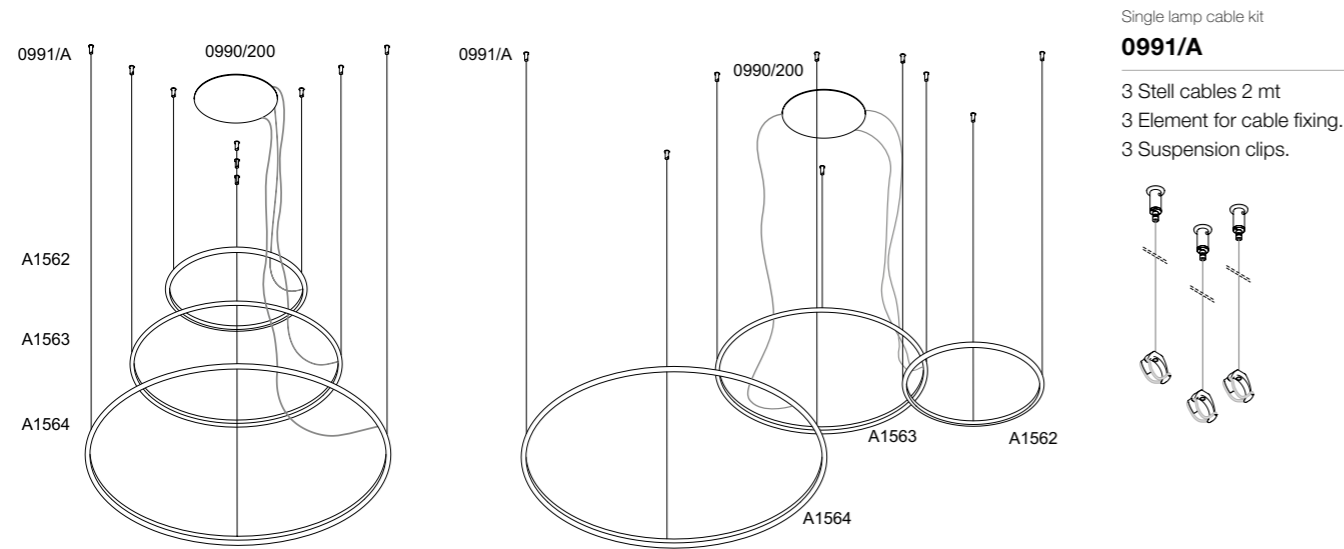

LANCIA TONDA SYSTEM

COMPOSITIONS WITH MULTIPLE ATTACKS