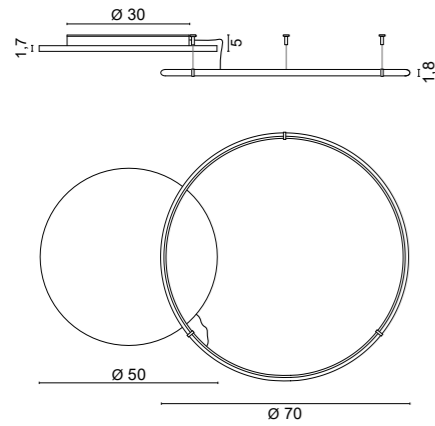

FUSION

5690 3,40 Kg

Disc finishes codes

- **.01** White ■
- **.14** Blackboard ■

Ring finishes codes

- **.01** White ■
- **.02** Black ■
- **.85** Painted Silver ■
- **.86** Painted Gold ■
- **.87** Painted Copper ■
- **.88** Painted Bronze ■

/W	4000K	LED 52,8W	6586lm
/WW	3000K	LED 52,8W	5892lm
/XW	2700K	LED 52,8W	5529lm

DALI - PUSH - 1...10 - TRIAC dimming on request

FINISHES CODES

Disc finishes codes

.01 White   **.14** Blackboard

Ring finishes codes

.01 White   **.02** Black   **.85** Painted Silver   **.86** Painted Gold   **.87** Painted Copper   **.88** Painted Bronze