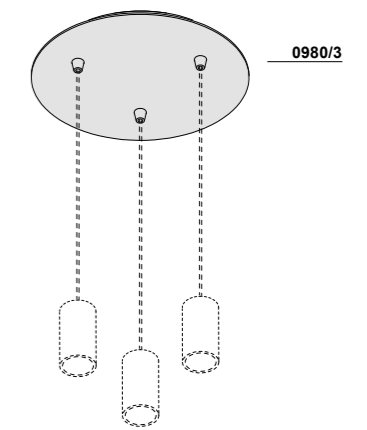

Ceiling rose with driver 3 lamps
Dimmable upon request

IN 50/60Hz 220-240V
OUT 350mA DC

0980/3 Ø 35cm H 4,5cm 1,20 Kg

.01 White
.02 Black

/DIM PUSH - 1... 10V
/DALI DALI