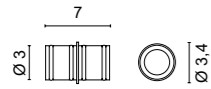

## ACCESSORIES

**7510** Junction element  
 .02 Black

**7521** Aluminium wall base with cover disk  
 .01 White  
 .02 Black  
 .06 Green  
 .33 Stainless Steel AISI 316L  
 .34 Painted corten finishing