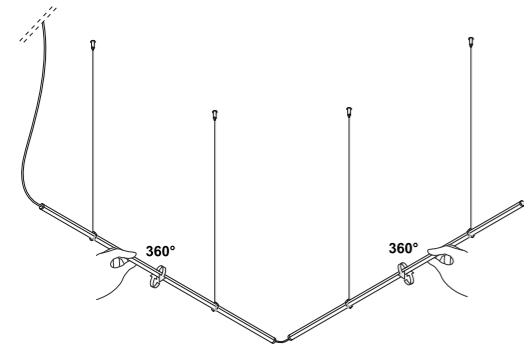

# MULTI LANCIA SYSTEM

**1670** 2x200 cm 2,80 Kg

.01	White	
.02	Black	
/W	4000K LED 72W CRI>90	9040lm
/WW	3000K LED 72W CRI>90	8080lm
/XW	2700K LED 72W CRI>90	7560lm

Suspension fixing kit supplied with the lamp