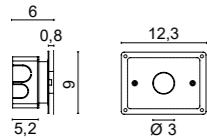

BOX & CONNECTORS

0213 Box + Perforated plaster