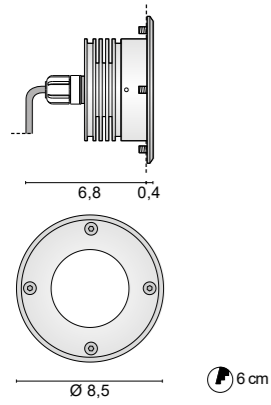

DRIVE

6729 0,40 Kg

.33 Stainless Steel AISI 316L

/W	4000K	LED 4W 24V	658lm
/WW	3000K	LED 4W 24V	608lm
/XW	2700K	LED 4W 24V	562lm

Driveover recessed spot 2000Kg

ACCESSORIES

Kit
0229

Kit draining junction
+ IP connector