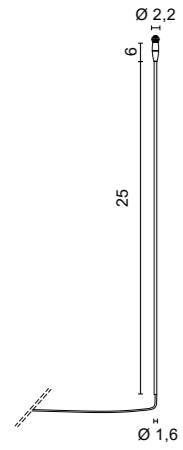

TRILLI

3547 0,15 Kg

.38	Shiny Copper	
/W	4000K LED 1W 350mA	129lm
/WW	3000K LED 1W 350mA	117lm
/XW	2700K LED 1W 350mA	110lm

Moldable and adjustable

3549 0,40 Kg

.38	Shiny Copper	
/W	4000K LED 1W 350mA	129lm
/WW	3000K LED 1W 350mA	117lm
/XW	2700K LED 1W 350mA	110lm

Moldable and adjustable

3548 0,25 Kg

.38	Shiny Copper	
/W	4000K LED 1W 350mA	129lm
/WW	3000K LED 1W 350mA	117lm
/XW	2700K LED 1W 350mA	110lm

Moldable and adjustable

FINISHES CODES