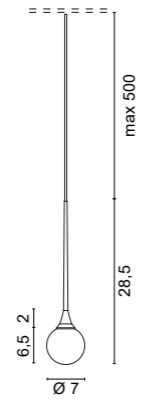

1683 0,30 Kg

- **.02** Black ■
- **.25** Satin gold ■

/W	4000K	LED 2W 350mA	on request
/WW	3000K	LED 2W 350mA	296lm
/XW	2700K	LED 2W 350mA	284lm