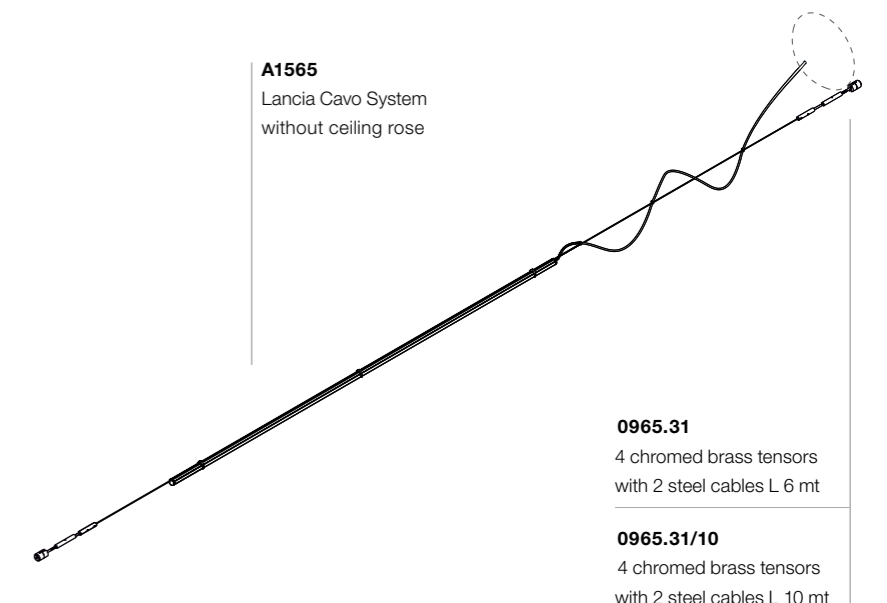

A1565
Lancia Cavo System
without ceiling rose