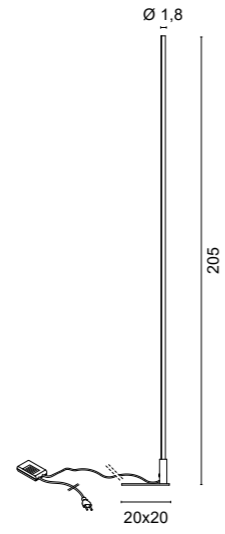

## FINISHES CODES

**.01** White    **.02** Black    **.31** Chromed

The dimmer-switch with memory is integrated in the stem.

The counterweight maintains the lamp in the desired position.

**3522** 2,50 Kg

- .01 White
- .02 Black