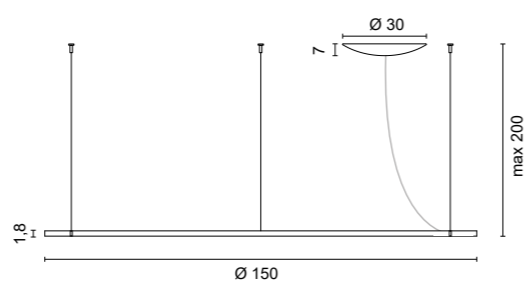

1564 2,50 Kg