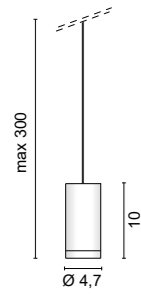

NEWTON SYSTEM

1591

0,50 Kg

- **.02** Black ■
- **.25** Satin gold ■
- **.32** Nickel Mat ■

/W	4000K	LED 5,9W 17V 350mA	885lm
/W	4000K /ST Satin	LED 5,9W 17V 350mA	885lm
/WW	3000K	LED 5,9W 17V 350mA	836lm
/WW	3000K /ST Satin	LED 5,9W 17V 350mA	836lm
/XW	2700K	LED 5,9W 17V 350mA	800lm
/XW	2700K /ST Satin	LED 5,9W 17V 350mA	800lm