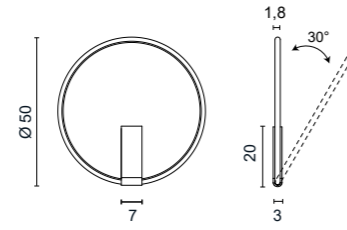

4606 1,10 Kg

.01	White	□
.02	Black	■
.25	Satin gold	■
.31	Chromed	■
.85	Painted silver finishing	■
.86	Painted gold finishing	■
.87	Painted copper finishing	■
.88	Painted bronze finishing	■

/W	4000K	LED 27W	CRI>90	3390lm
/WW	3000K	LED 27W	CRI>90	3030lm
/XW	2700K	LED 27W	CRI>90	2835lm

Dimmable on request