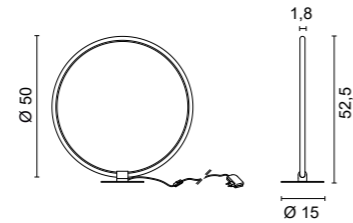

# LANCIA TONDA

**2513** 0,70 Kg

.01	White	
.02	Black	
.25	Satin gold	
.31	Chromed	

/W	4000K	LED 9,6W	CRI>90	1080lm
/WW	3000K	LED 9,6W	CRI>90	1020lm
/XW	2700K	LED 9,6W	CRI>90	960lm

With PUSH DIMMER on cable