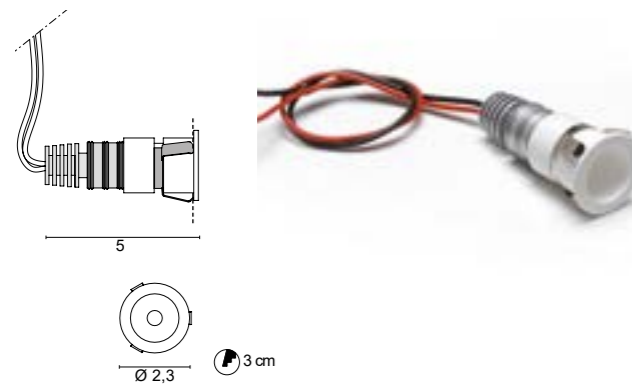

6364 0,02 Kg

- .01 White
- .02 Black

/W	4000K	LED 1W 350mA	158lm
/WW	3000K	LED 1W 350mA	150lm
/XW	2700K	LED 1W 350mA	143lm

ETL version available upon request