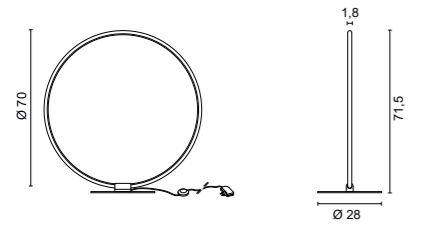

LANCIA TONDA

3513 2,00 Kg

- **.01** White
- **.02** Black
- **.25** Satin gold
- **.31** Chromed

/W	4000K	LED 20W	CRI>90	2268lm
/WW	3000K	LED 20W	CRI>90	2142lm
/XW	2700K	LED 20W	CRI>90	2016lm

With PUSH DIMMER on cable