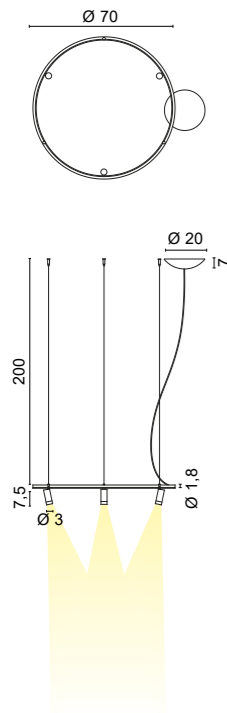

IRIS

1679 1,40 Kg

- .01 White ☐
- .02 Black ☒

/W	4000K	LED 17,7W	2655lm
/WW	3000K	LED 17,7W	2508lm
/XW	2700K	LED 17,7W	2400lm

PUSH - 1...10 dimming

/W/DIM	4000K	LED 17,7W	2655lm
/WW/DIM	3000K	LED 17,7W	2508lm
/XW/DIM	2700K	LED 17,7W	2400lm

DALI dimming

/W/DALI	4000K	LED 17,7W	2655lm
/WW/DALI	3000K	LED 17,7W	2508lm
/XW/DALI	2700K	LED 17,7W	2400lm

Different optics on request

FINISHES CODES

.01 White .02 Black

ACCESSORIES

Louvres
0267/S

- .01 White ☐
- .02 Black ☒