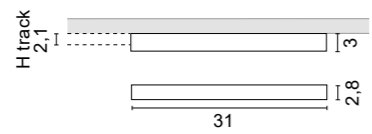

0716/48

- .01 White ☐
- .02 Black ☐

Ceiling rose with driver
IN: 220 - 240V
OUT: 48V - 60W
ON-OFF

0715/48
End track installation