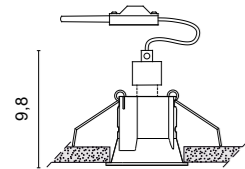

# TAPPO 230V

**6329** 0,20 Kg

- .01 White
- .02 Black
- .21 Shiny gold
- .25 Satin gold
- .31 Chromed
- .32 Nickel mat
- .38 Shiny copper

LED GU10 7W DIMM (COD.0104/16)  
 LED GU10 7W (COD.0094/16)  
 MAX 50W GU10 (COD.0072)