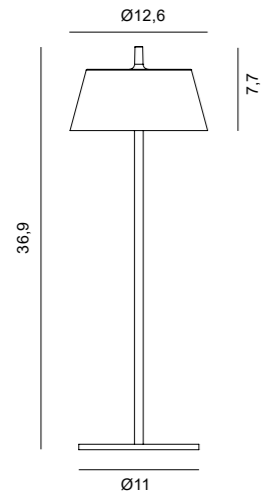

LARA

2550 0,65Kg

- **.02** Black
- **.06** Green
- **.34** Rust Brown
- **.39** Anthracite

/WW	3000K	LED 2,2W	117lm
/XW	2700K	LED 2,2W	117lm