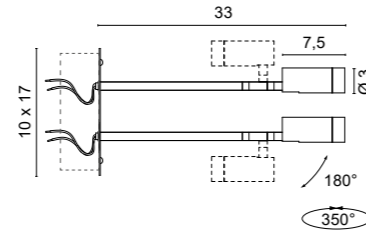

IRIS

4641

0,20 Kg

- .01 White
- .02 Black

/W	4000K	/25 /48 /63	LED 5,9W 17V 350mA	1060lm	880lm (out)
/W	4000K	/ST Satin	LED 5,9W 17V 350mA	1060lm	816lm (out)
/WW	3000K	/25 /48 /63	LED 5,9W 17V 350mA	1030lm	855lm (out)
/WW	3000K	/ST Satin	LED 5,9W 17V 350mA	1030lm	793lm (out)
/XW	2700K	/25 /48 /63	LED 5,9W 17V 350mA	969lm	804lm (out)
/XW	2700K	/ST Satin	LED 5,9W 17V 350mA	969lm	746lm (out)

4643

0,42 Kg

- .01 White
- .02 Black

/W	4000K	/25 /48 /63	LED 11,8W 34V 350mA	2120lm	1760lm (out)
/W	4000K	/ST Satin	LED 11,8W 34V 350mA	2120lm	1632lm (out)
/WW	3000K	/25 /48 /63	LED 11,8W 34V 350mA	2060lm	1710lm (out)
/WW	3000K	/ST Satin	LED 11,8W 34V 350mA	2060lm	1586lm (out)
/XW	2700K	/25 /48 /63	LED 11,8W 34V 350mA	1938lm	1608lm (out)
/XW	2700K	/ST Satin	LED 11,8W 34V 350mA	1938lm	1492lm (out)

The lamp can be installed in masonry with a special formwork or directly on the paneling.
Wall-mounted formwork can contain drivers.
Drivers and housing are to be ordered separately.

ACCESSORIES

Louvres

0267/S

- .01 White
- .02 Black

Wallbox

0279

Wallbox

0280

DRIVERS

ON/OFF

Cod.	0137/LED 350mA	0128 350mA
4641	1	NO
4643	NO	1

Only seal connection

FINISHES CODES

.01 White

.02 Black