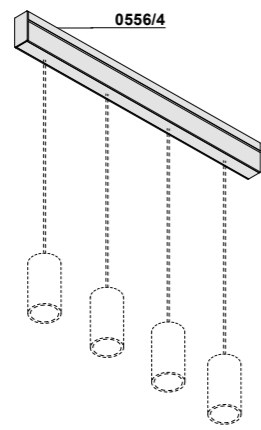

Ceiling rose with driver
4 lamps

IN 50/60Hz 220-240V
OUT 350mA DC

0556/4 L 120 cm H 6,8 cm 1,40 Kg

.01 White
.02 Black
.05 Red

/DIM PUSH - 1... 10V
/DALI DALI