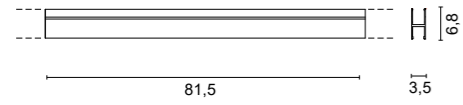

RAIL SYSTEM

5542 1,10 Kg

.01 White

/W	4000K	LED 14,4W	1808lm
/WW	3000K	LED 14,4W	1616lm
/XW	2700K	LED 14,4W	1512lm

New version with 18W/mt strip LED, 180 LED/mt CRI> 90
Other finishes upon request