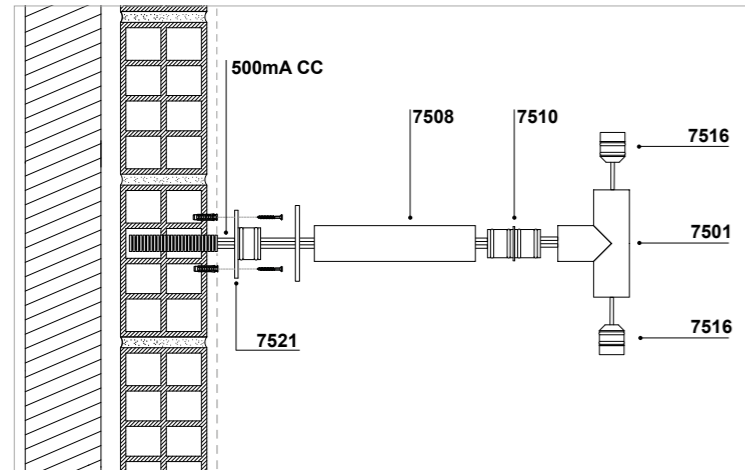

RACCORDI DI LUCE SYSTEM - JOY SYSTEM

EXAMPLES OF MULTIPLE CONFIGURATION