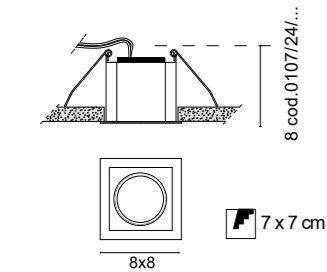

6431 **+ 24V LED MODULE** 0,20 Kg

.01	White	
LED MODULE 4W 24V		
0107/24/W	4000K /120	LED MODULE 4W 24V 658lm
0107/24/WW	3000K /120	LED MODULE 4W 24V 608lm
0107/24/XW	2700K /120	LED MODULE 4W 24V 562lm

Only Parallel connection 24V