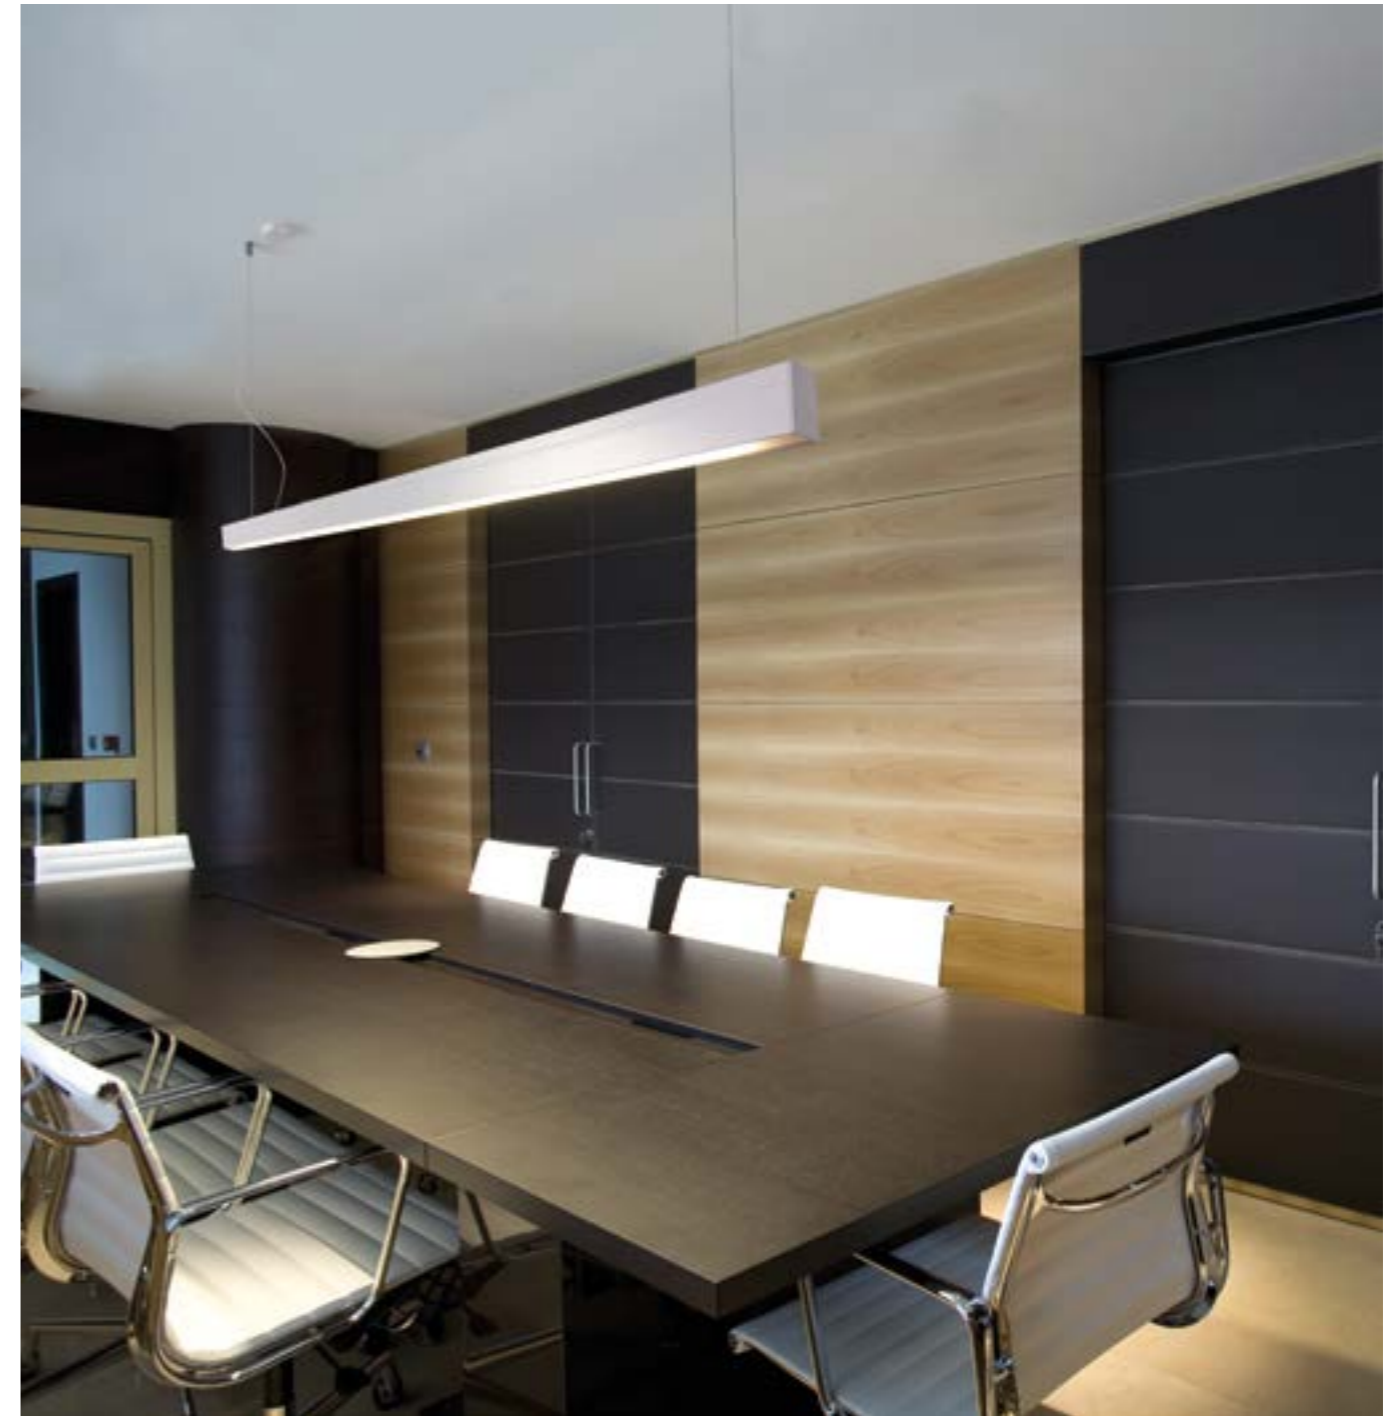

CUSTOM SIZE

Table of available lengths on request

cm	watt	2700K	lm (up)	lm (down)	3000K	lm (up)	lm (down)	4000K	lm (up)	lm (down)
127	37,5W	1545 * /XW	1575	2362	1545 * /WW	1683	2525	1545 * /W	1883	2825
152	45W	A1545 * /150/XW	1890	2835	A1545 * /150/WW	2020	3030	A1545 * /150/W	2260	3290
177	55,5W	A1545 * /175/XW	2520	3307	A1545 * /175/WW	2693	3535	A1545 * /175/W	3013	3955
202	60W	A1545 * /200/XW	2520	3780	A1545 * /200/WW	2693	4040	A1545 * /200/W	3013	4520
227	67,5W	A1545 * /225/XW	2835	4252	A1545 * /225/WW	3030	4545	A1545 * /225/W	3390	5085
252	75W	A1545 * /250/XW	3150	4725	A1545 * /250/WW	3366	5050	A1545 * /250/W	3767	5650
277	82,5W	A1545 * /275/XW	3465	5197	A1545 * /275/WW	3703	5555	A1545 * /275/W	4143	6215
302	93W	A1545 * /300/XW	4095	5670	A1545 * /300/WW	4377	6060	A1545 * /300/W	4897	6780

* Finishes codes : **.01 .02 .85.86 .87. 88**