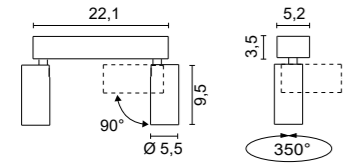

4619 0,80 Kg

- .01 White ☐
- .02 Black ☒

GU10 LED			
4000K	2X7W	630lm	(art.0094/WW)
3000K	2X7W	600lm	(art.0094/WW)
2700K	2X7W	580lm	(art.0094/XW)

4000K	2X7W	550lm	Dim (art.0104/WW)
3000K	2X7W	530lm	Dim (art.0104/WW)
2700K	2X7W	510lm	Dim (art.0104/XW)