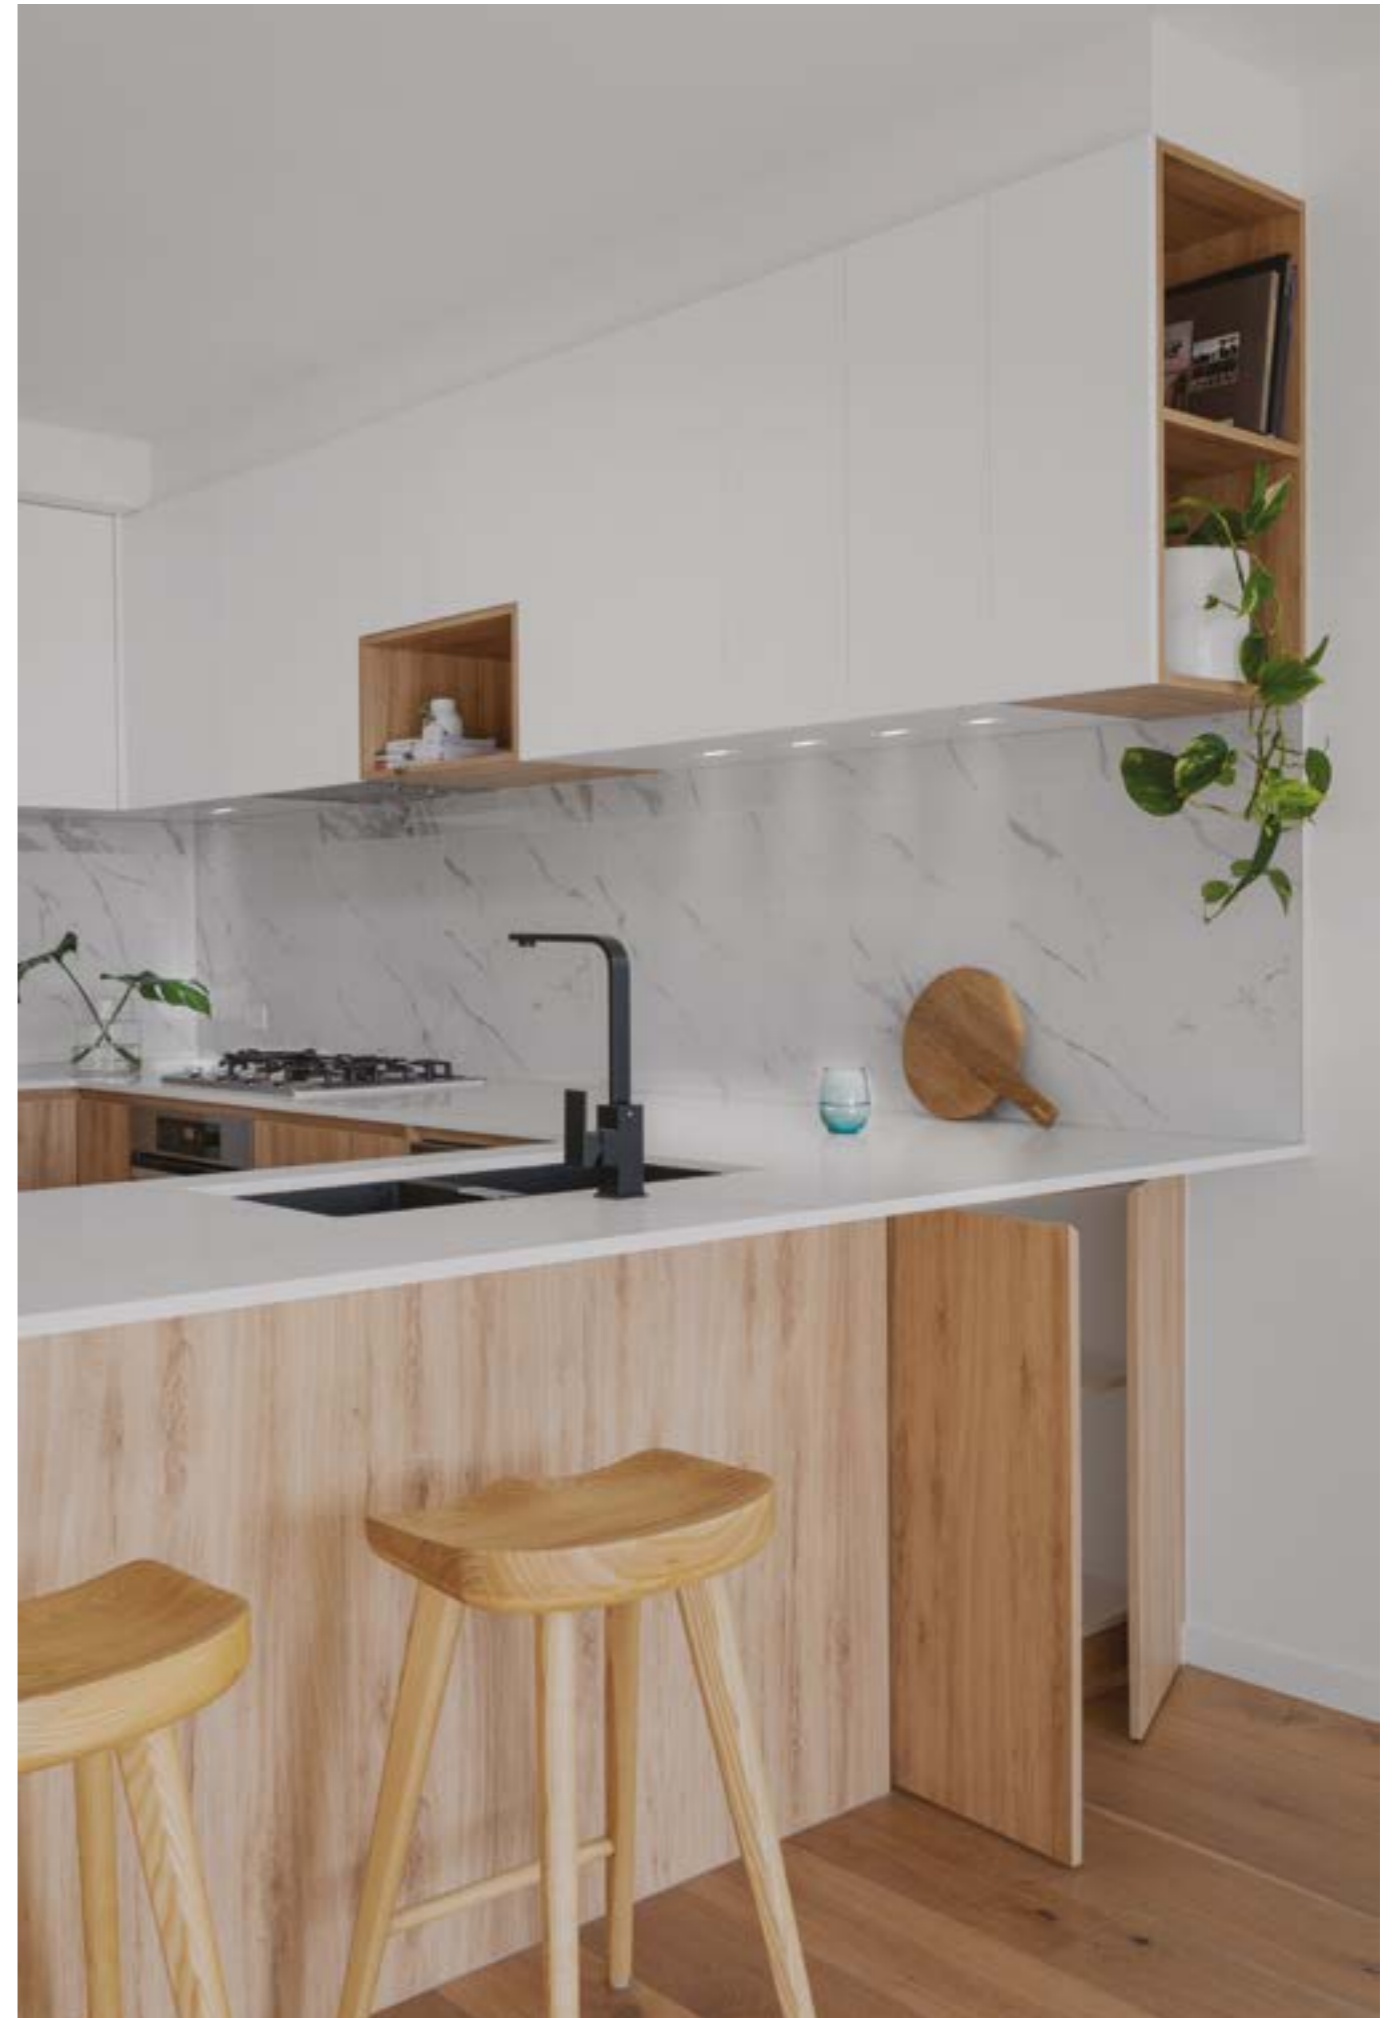

MODUS

6 cm

6 cm

6265 0,07 Kg

- **.01** White ■
- **.21** Shiny gold ■
- **.31** Chromed ■
- **.32** Nickel mat ■

G4 12V 20W

6421 0,07 Kg

- **.01** White ■
- **.21** Shiny gold ■
- **.31** Chromed ■
- **.32** Nickel mat ■

/W 4000K LED 24V 4W 658lm

/WW 3000K LED 24V 4W 608lm

/XW 2700K LED 24V 4W 562lm

Only parallel connection 24V

DRIVERS

ON/OFF

Cod.	0155	0156
	24V - 13W	24V - 25W
6421	1-2	1-5

Only parallel connection

DIMMABLE

Cod.	0717/DIM60/V	0717/DIM60
	1...10V	DALI - PUSH
6421	1-12	1-12

Only parallel connection

FINISHES CODES

.01 White   **.21** Shiny gold   **.31** Chromed   **.32** Nickel mat