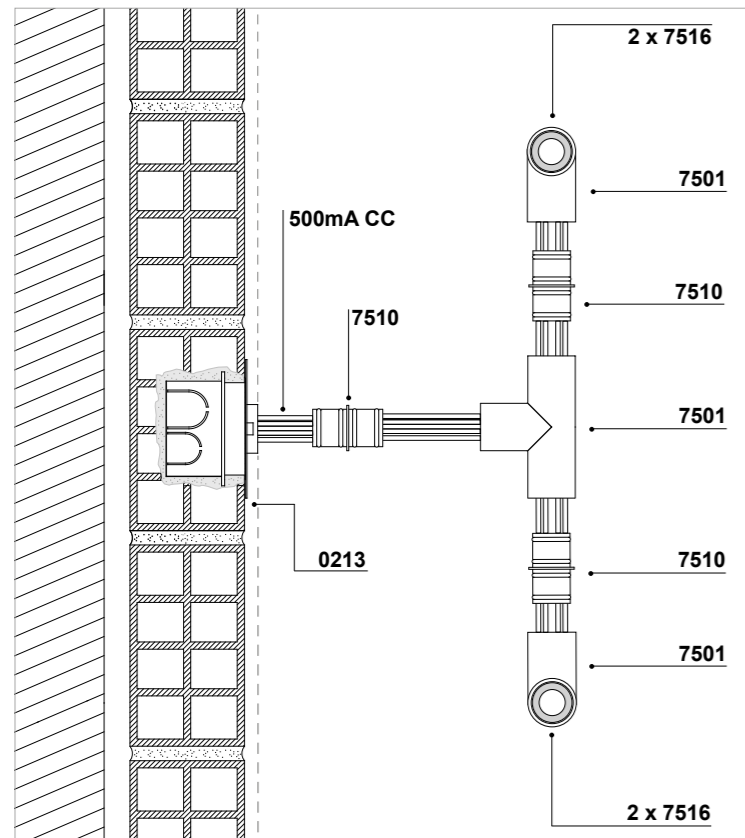

RACCORDI DI LUCE SYSTEM - JOY SYSTEM

EXAMPLES OF MULTIPLE CONFIGURATION