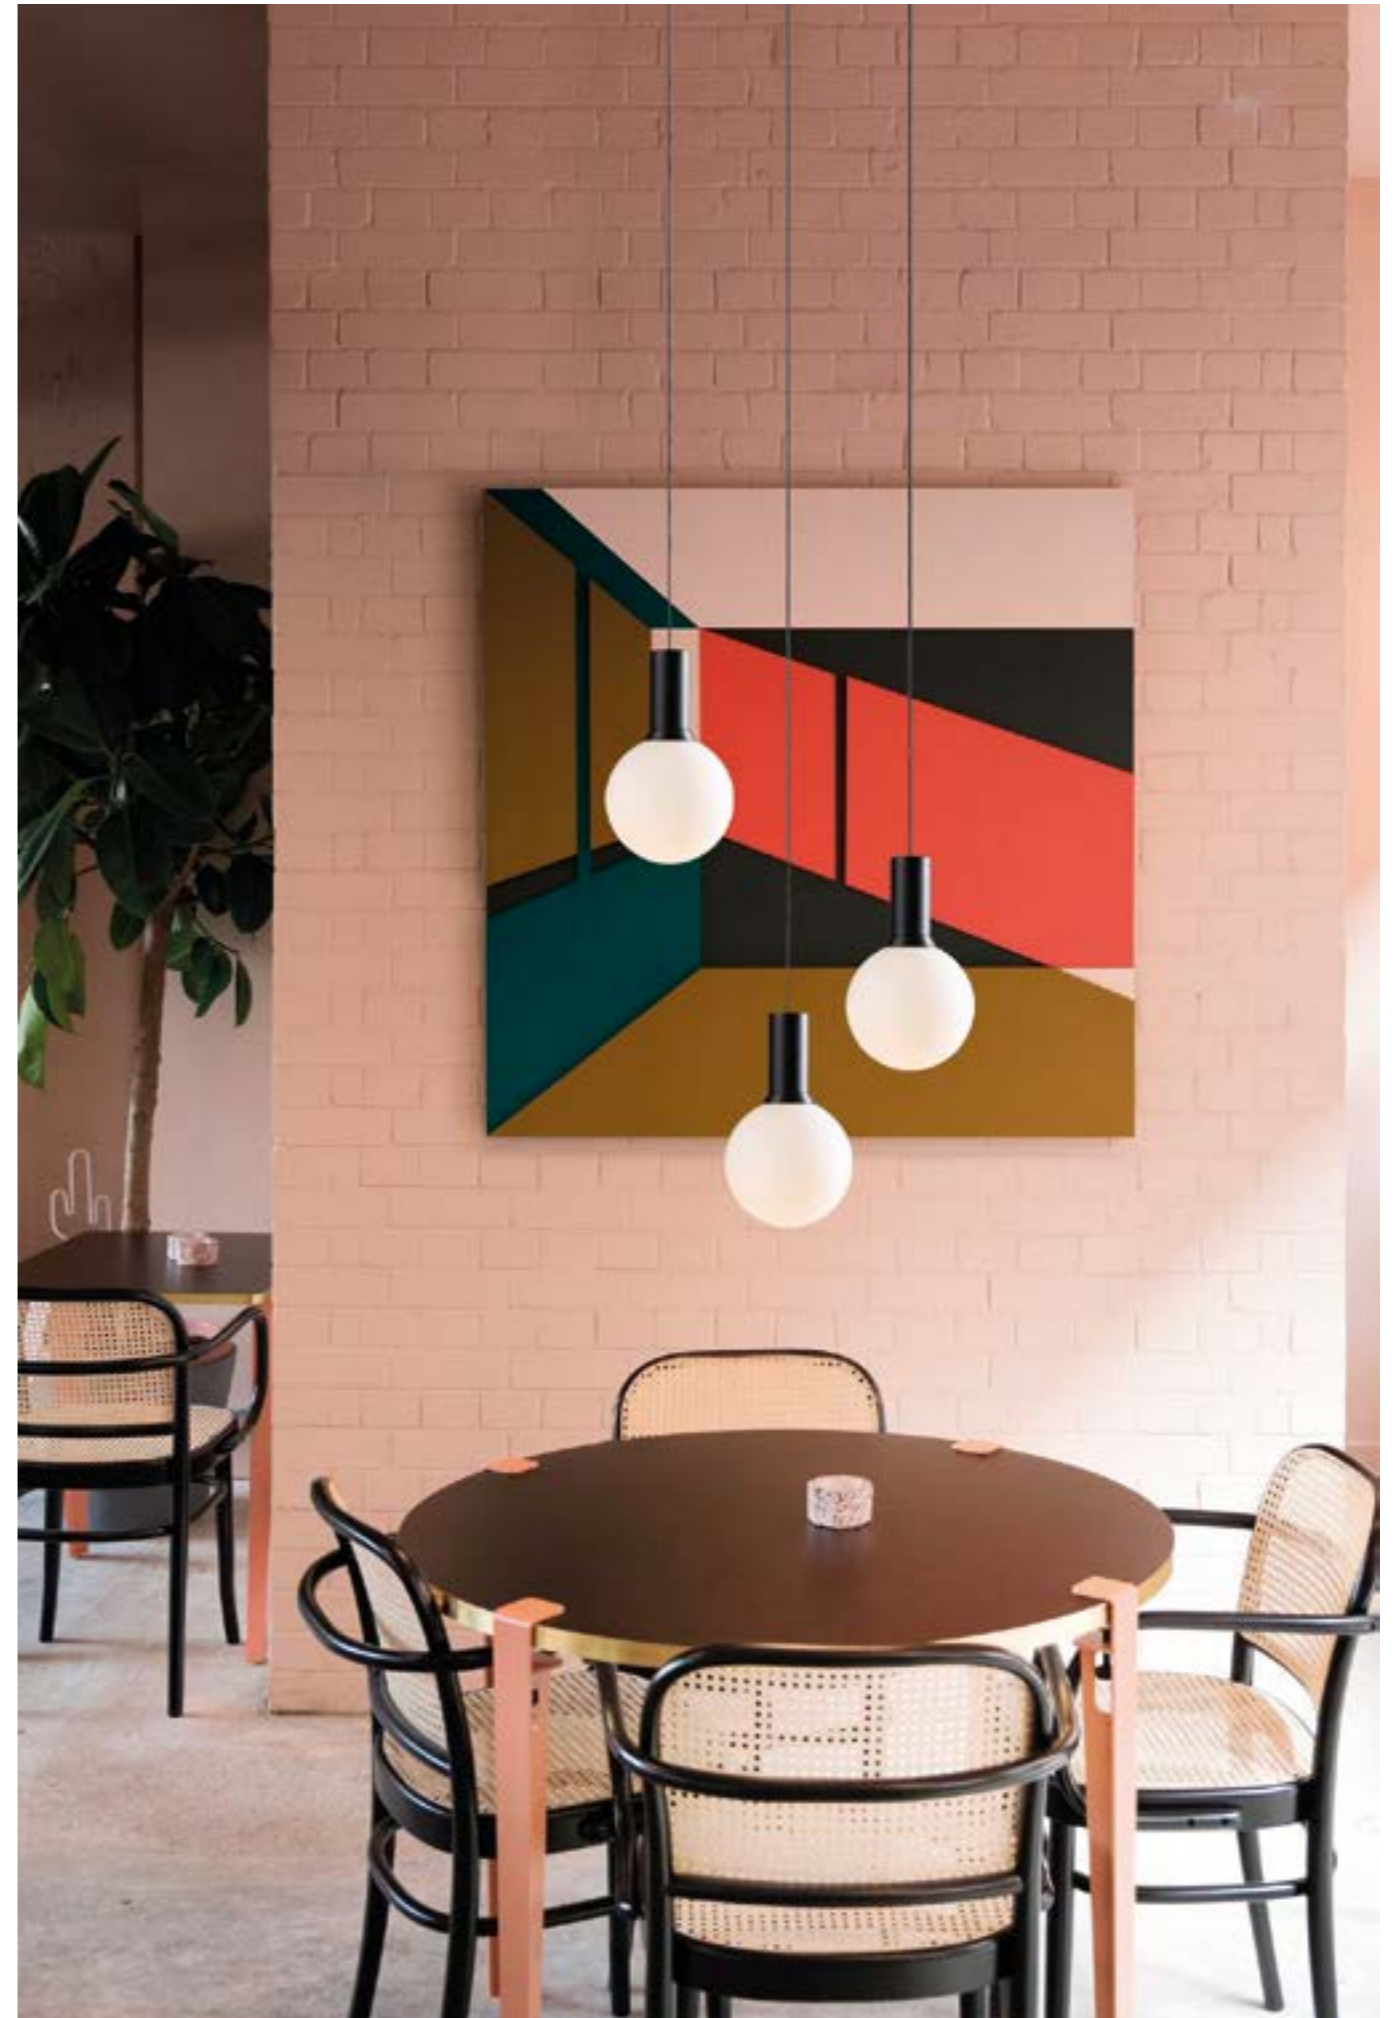

Element  
**0267**

1 Louvres Ø 4,7cm H 1,0cm

**.01** White ■  
**.02** Black ■

Adapter  
**0987**

**.01** White ■  
**.02** Black ■

IN: 48V  
OUT: 350mA DC  
Adapter for 48V Track - 1 Lamp

Adapter 0987 to be ordered separately