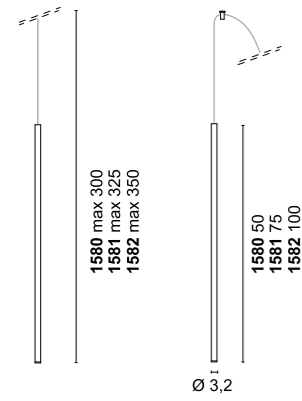

STICK

1580 0,90 Kg

- .01 White
- .02 Black
- .21 Shiny gold
- .25 Satin gold

/W	4000K /48	LED 5,9W 17V 350mA	885lm
/W	4000K /ST Satin	LED 5,9W 17V 350mA	885lm
/WW	3000K /48	LED 5,9W 17V 350mA	836lm
/WW	3000K /ST Satin	LED 5,9W 17V 350mA	836lm
/XW	2700K /48	LED 5,9W 17V 350mA	800lm
/XW	2700K /ST Satin	LED 5,9W 17V 350mA	800lm

2 displacement component included

1582 1,10 Kg

- .01 White
- .02 Black
- .21 Shiny gold
- .25 Satin gold

/W	4000K /48	LED 5,9W 17V 350mA	885lm
/W	4000K /ST Satin	LED 5,9W 17V 350mA	885lm
/WW	3000K /48	LED 5,9W 17V 350mA	836lm
/WW	3000K /ST Satin	LED 5,9W 17V 350mA	836lm
/XW	2700K /48	LED 5,9W 17V 350mA	800lm
/XW	2700K /ST Satin	LED 5,9W 17V 350mA	800lm

2 displacement component included