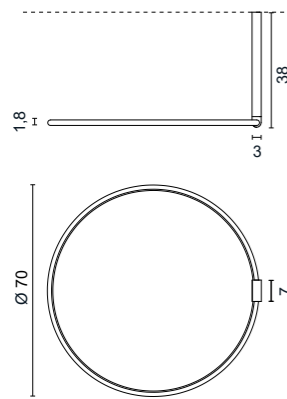

5604 2,30 Kg

- .01 White
- .02 Black
- .25 Satin gold
- .31 Chromed
- .85 Painted silver finishing
- .86 Painted gold finishing
- .87 Painted copper finishing
- .88 Painted bronze finishing

/W	4000K	LED 36W	CRI>90	4520lm
/WW	3000K	LED 36W	CRI>90	4040lm
/XW	2700K	LED 36W	CRI>90	3780lm

Dimmable on request