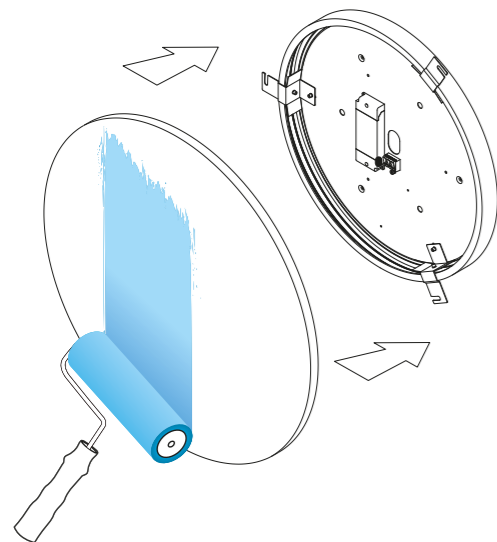

Example of single installation