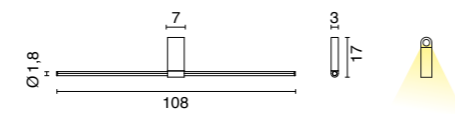

5567 0,80 Kg

- **.01** White ■
- **.02** Black ■
- **.31** Chromed ■

/W	4000K	LED 9W	CRI>90	1130lm
/WW	3000K	LED 9W	CRI>90	1010lm
/XW	2700K	LED 9W	CRI>90	945lm

5568 0,80 Kg

- **.01** White ■
- **.02** Black ■
- **.31** Chromed ■

/W	4000K	LED 18W	CRI>90	2260lm
/WW	3000K	LED 18W	CRI>90	2020lm
/XW	2700K	LED 18W	CRI>90	1890lm

FINISHES CODES

.01 White   **.02** Black   **.31** Chromed