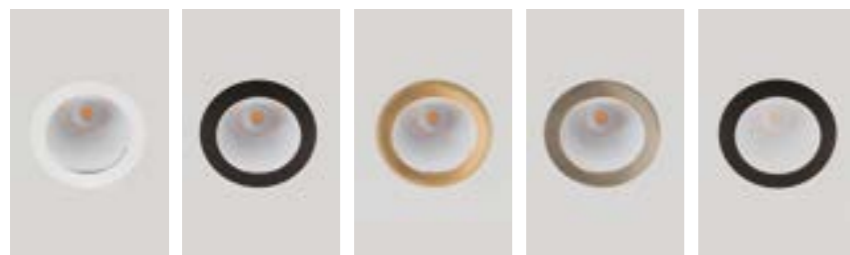

## FINISHES CODES

**6711**

.01 White .02 Black .01/ST Satin

**6710**

.01 White .02 Black .25 Satin Gold .32 Nickel mat .02/ST Satin