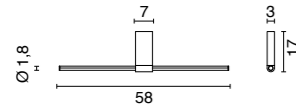

LANCIA

4567 0,80 Kg

- .01 White
- .02 Black
- .24 Black chrome
- .25 Satin gold
- .31 Chromed
- .32 Nickel mat

/W	4000K	LED 9W	CRI>90	1130lm
/WW	3000K	LED 9W	CRI>90	1010lm
/XW	2700K	LED 9W	CRI>90	945lm