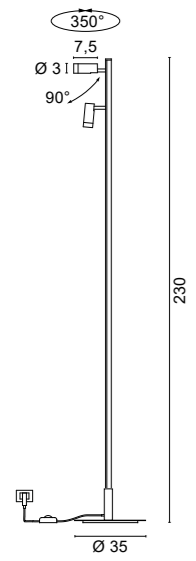

FARO

3536 5,40 Kg

.01	White	
.02	Black	
.02.25	Black, Satin gold	
/W	4000K LED 11,8W	1770lm
/WW	3000K LED 11,8W	1672lm
/XW	2700K LED 11,8W	1600lm

With DIMMER on black cable
Different optics on request

ACCESSORIES

Louvres
0267/S

.01	White	
.02	Black	

FINISHES CODES

.01 White .02 Black