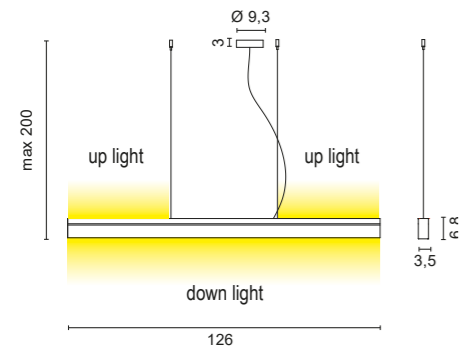

RAIL BIEMISSIONE

1545

1,90 Kg

.01	White	
.02	Black	
.85	Painted silver finishing	
.86	Painted gold finishing	
.87	Painted copper finishing	
.88	Painted Bronze finishing	

/W	4000K	LED 37,5W	1883lm (up light) + 2825lm (down light)
/WW	3000K	LED 37,5W	1683lm (up light) + 2525lm (down light)
/XW	2700K	LED 37,5W	1575lm (up light) + 2362lm (down light)

Dimmable PUSH - 1... 10V - DALI on request

The product code refers to the complete lamp
2 closing heads and polycarbonate satin diffuser are included