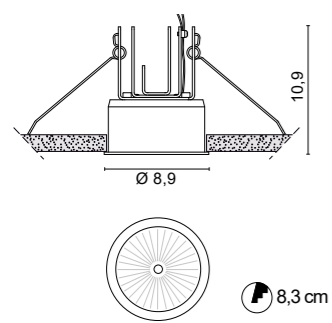

STAR MAXI

6705

0,40 Kg

- .01 White
- .02 Black
- .25 Satin gold
- .32 Nickel mat

/W	4000K	/12 /40	LED 18,8W 37,5V 500mA	2733lm	2213lm (out)
/W	4000K	/ST Satin	LED 18,8W 37,5V 500mA	2733lm	2104lm (out)
/WW	3000K	/12 /40	LED 18,8W 37,5V 500mA	2655lm	2150lm (out)
/WW	3000K	/ST Satin	LED 18,8W 37,5V 500mA	2655lm	2044lm (out)
/XW	2700K	/12 /40	LED 18,8W 37,5V 500mA	2499lm	2024lm (out)
/XW	2700K	/ST Satin	LED 18,8W 37,5V 500mA	2499lm	1924lm (out)

Visible part IP54 on request

6706

0,40 Kg

- .01 White
- .02 Black

/W	4000K	/12 /40	LED 18,8W 37,5V 500mA	2733lm	2213lm (out)
/W	4000K	/ST Satin	LED 18,8W 37,5V 500mA	2733lm	2104lm (out)
/WW	3000K	/12 /40	LED 18,8W 37,5V 500mA	2655lm	2150lm (out)
/WW	3000K	/ST Satin	LED 18,8W 37,5V 500mA	2655lm	2044lm (out)
/XW	2700K	/12 /40	LED 18,8W 37,5V 500mA	2499lm	2024lm (out)
/XW	2700K	/ST Satin	LED 18,8W 37,5V 500mA	2499lm	1924lm (out)

Visible part IP54 on request