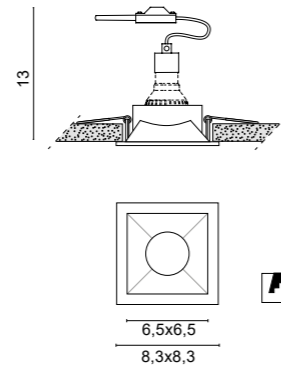

6670 0,12 Kg

- .01 White

LED GU10 7W DIMM (COD.0104/..)
LED GU10 7W (COD.0094/..)