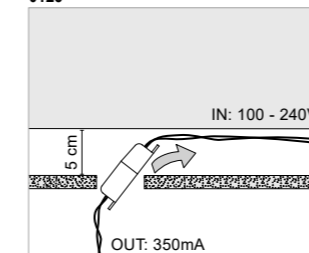

STAR

ACCESSORIES

Trimless recessed installation in plasterboard
0206

- .01 White
- .02 Black

Round wall box for installation in plasterboard false ceiling

Brick installation
0225

Recessed box for brick mounting

Installation in concrete
0223

Recessed box for concrete mounting

Trimless recessed installation in plasterboard
0207

- .01 White
- .02 Black

Square wall box for installation in plasterboard false ceiling

Brick installation
0224/C

Perforated plaster kit

0125

Installation without wall box

0136/15 - 0128