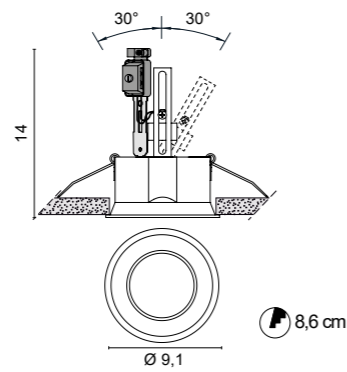

6319 0,28 Kg

- .01 White
- .02 Black

LED GU10 7W DIMM (COD.0104/16)
LED GU10 7W (COD.0094/16)
MAX 50W GU10 (COD.0072)

ACCESSORIES

Kit
0221

Plaster kit preforated
12,5 x 9 cm (**6325**)

Kit
0203

Plaster kit preforated
12,5 x 9 cm (**6329**)