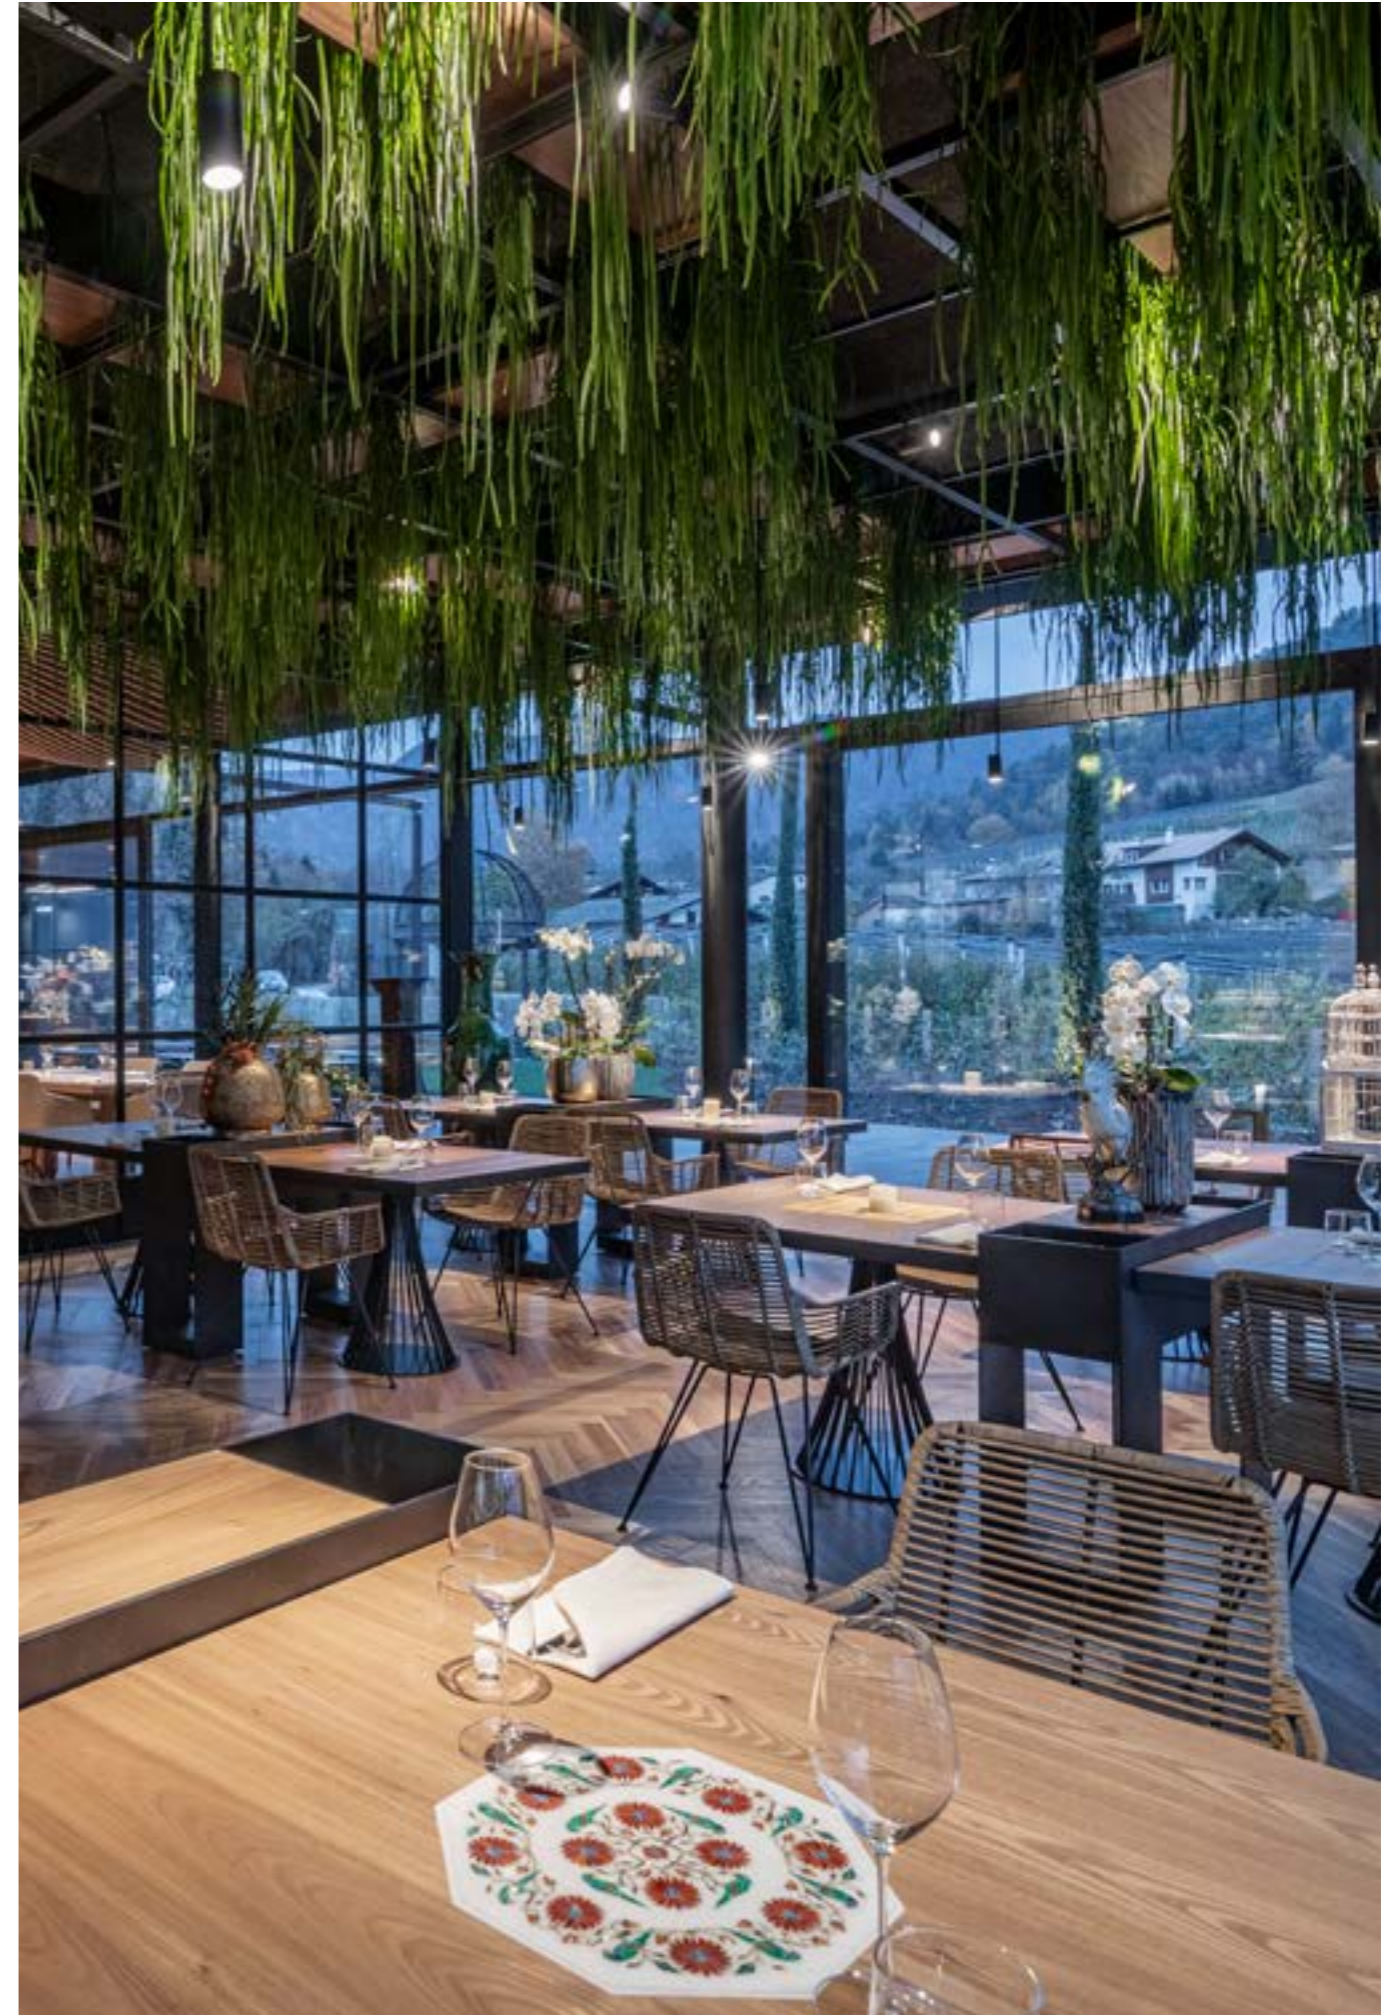

## AVAILABLE OPTICS

/24 Narrow beam optic for accent lighting

/38 Medium beam optic

/58 Wide beam optic

/ST Diffused light optic for general lighting