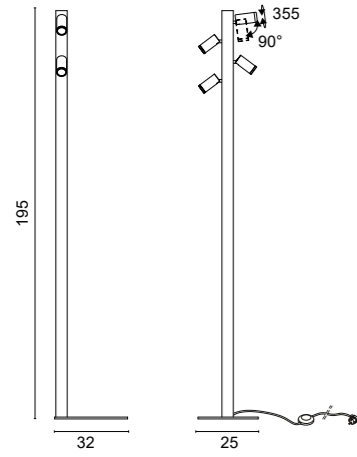

NEWTON

3510 9,50 Kg

- **.01** White ■
- **.02** Black ■

/W	4000K	/24	/38	/58	LED 34,8W	4892lm
/W	4000K	/ST	Satin		LED 34,8W	4892lm
/WW	3000K	/24	/38	/58	LED 34,8W	4624lm
/WW	3000K	/ST	Satin		LED 34,8W	4624lm
/XW	2700K	/24	/38	/58	LED 34,8W	4424lm
/XW	2700K	/ST	Satin		LED 34,8W	4424lm

ON - OFF switch

FINISHES CODES

.01 White

.02 Black