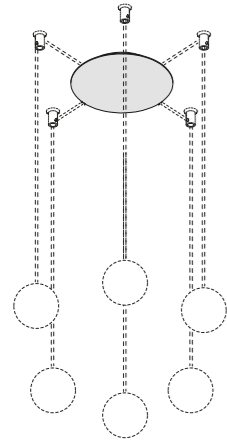

CEILING ROSES AND ACCESSORIES FOR RADIAL COMPOSITIONS

CEILING ROSE

Ceiling rose with driver without cable
3-6 lamps
PUSH, DALI, 1...10V dimming on request
IN 50/60Hz 220-240V
OUT 350mA DC

0615/6   Ø 27 cm H 3,5 cm   0,50 Kg

.01 White ☐
.02 Black ☒