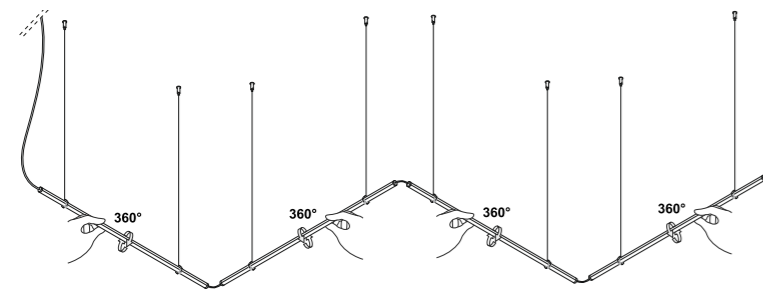

MULTI LANCIA SYSTEM

1670 2x200 cm 2,80 Kg

.01	White	
.02	Black	
/W	4000K LED 72W CRI>90	9040lm
/WW	3000K LED 72W CRI>90	8080lm
/XW	2700K LED 72W CRI>90	7560lm

Suspension fixing kit supplied with the lamp

1671 4x100 cm 2,80 Kg

.01	White	
.02	Black	
/W	4000K LED 72W CRI>90	9040lm
/WW	3000K LED 72W CRI>90	8080lm
/XW	2700K LED 72W CRI>90	7560lm

Suspension fixing kit supplied with the lamp

The profile can rotate on its axis of 360 to direct the light

FINISHES CODES

.01 White

.02 Black