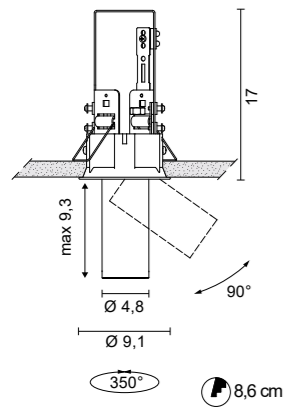

# NEWTON EASY RECESSED 230V - GU10

**6326** 0,80 Kg

<b>.01</b>	White	
<b>.02</b>	Black	
<b>.02.25</b>	Black joint - Satin Gold body	
<b>.02.32</b>	Black joint - Nickel Mat body	

7W GU10 LED (cod. 0094/..)  
 7W GU10 LED DIM (cod. 0104/..)