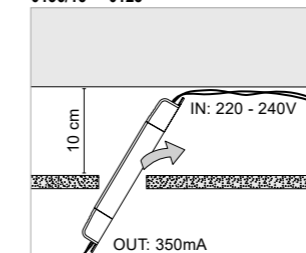

Installation without wall box

0136/15