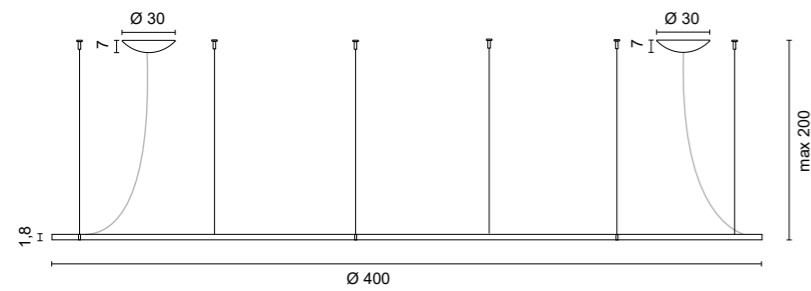

1578 5,00 Kg

- .01 White
- .02 Black

/W	4000K	LED 134W	CRI>90	15120lm
/WW	3000K	LED 134W	CRI>90	14280lm
/XW	2700K	LED 134W	CRI>90	13440lm

FINISHES CODES

.01 White   .02 Black