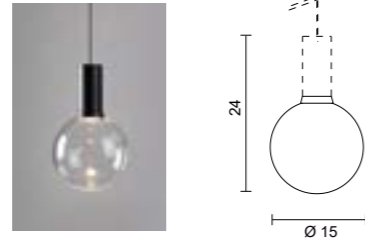

Element
0549

Transparent blown glass diffuser 0,35Kg

.02.00 Black ■
.25.00 Satin gold ■
.32.00 Nickel mat ■