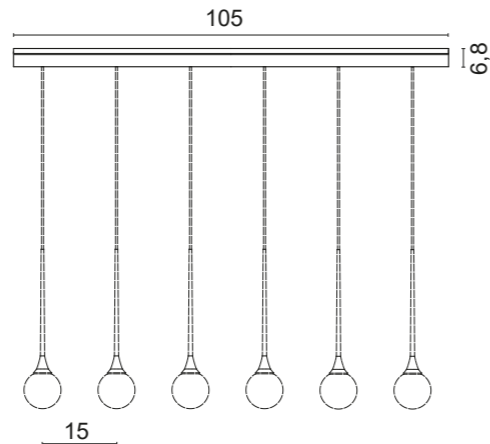

Ceiling rose with driver without cable
4 lamps
PUSH, DALI, 1...10V dimming on request
IN 50/60Hz 220-240V
OUT 350mA DC

0616/4 L 73 cm H 6,8 cm 1,10 Kg

.01 White ☐
.02 Black ☐

Ceiling rose with driver without cable
6 lamps
PUSH, DALI, 1...10V dimming on request
IN 50/60Hz 220-240V
OUT 350mA DC

0616/6 L 105 cm H 6,8 cm 1,10 Kg

.01 White ☐
.02 Black ☐

ACCESSORIES

Kit
0305

Connectors with wires