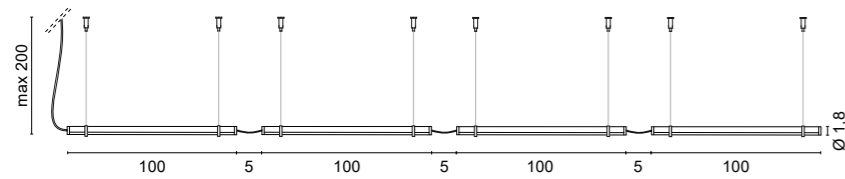

1670 2x200 cm 2,80 Kg

.01	White	
.02	Black	
/W	4000K LED 72W CRI>90	9040lm
/WW	3000K LED 72W CRI>90	8080lm
/XW	2700K LED 72W CRI>90	7560lm

Suspension fixing kit supplied with the lamp