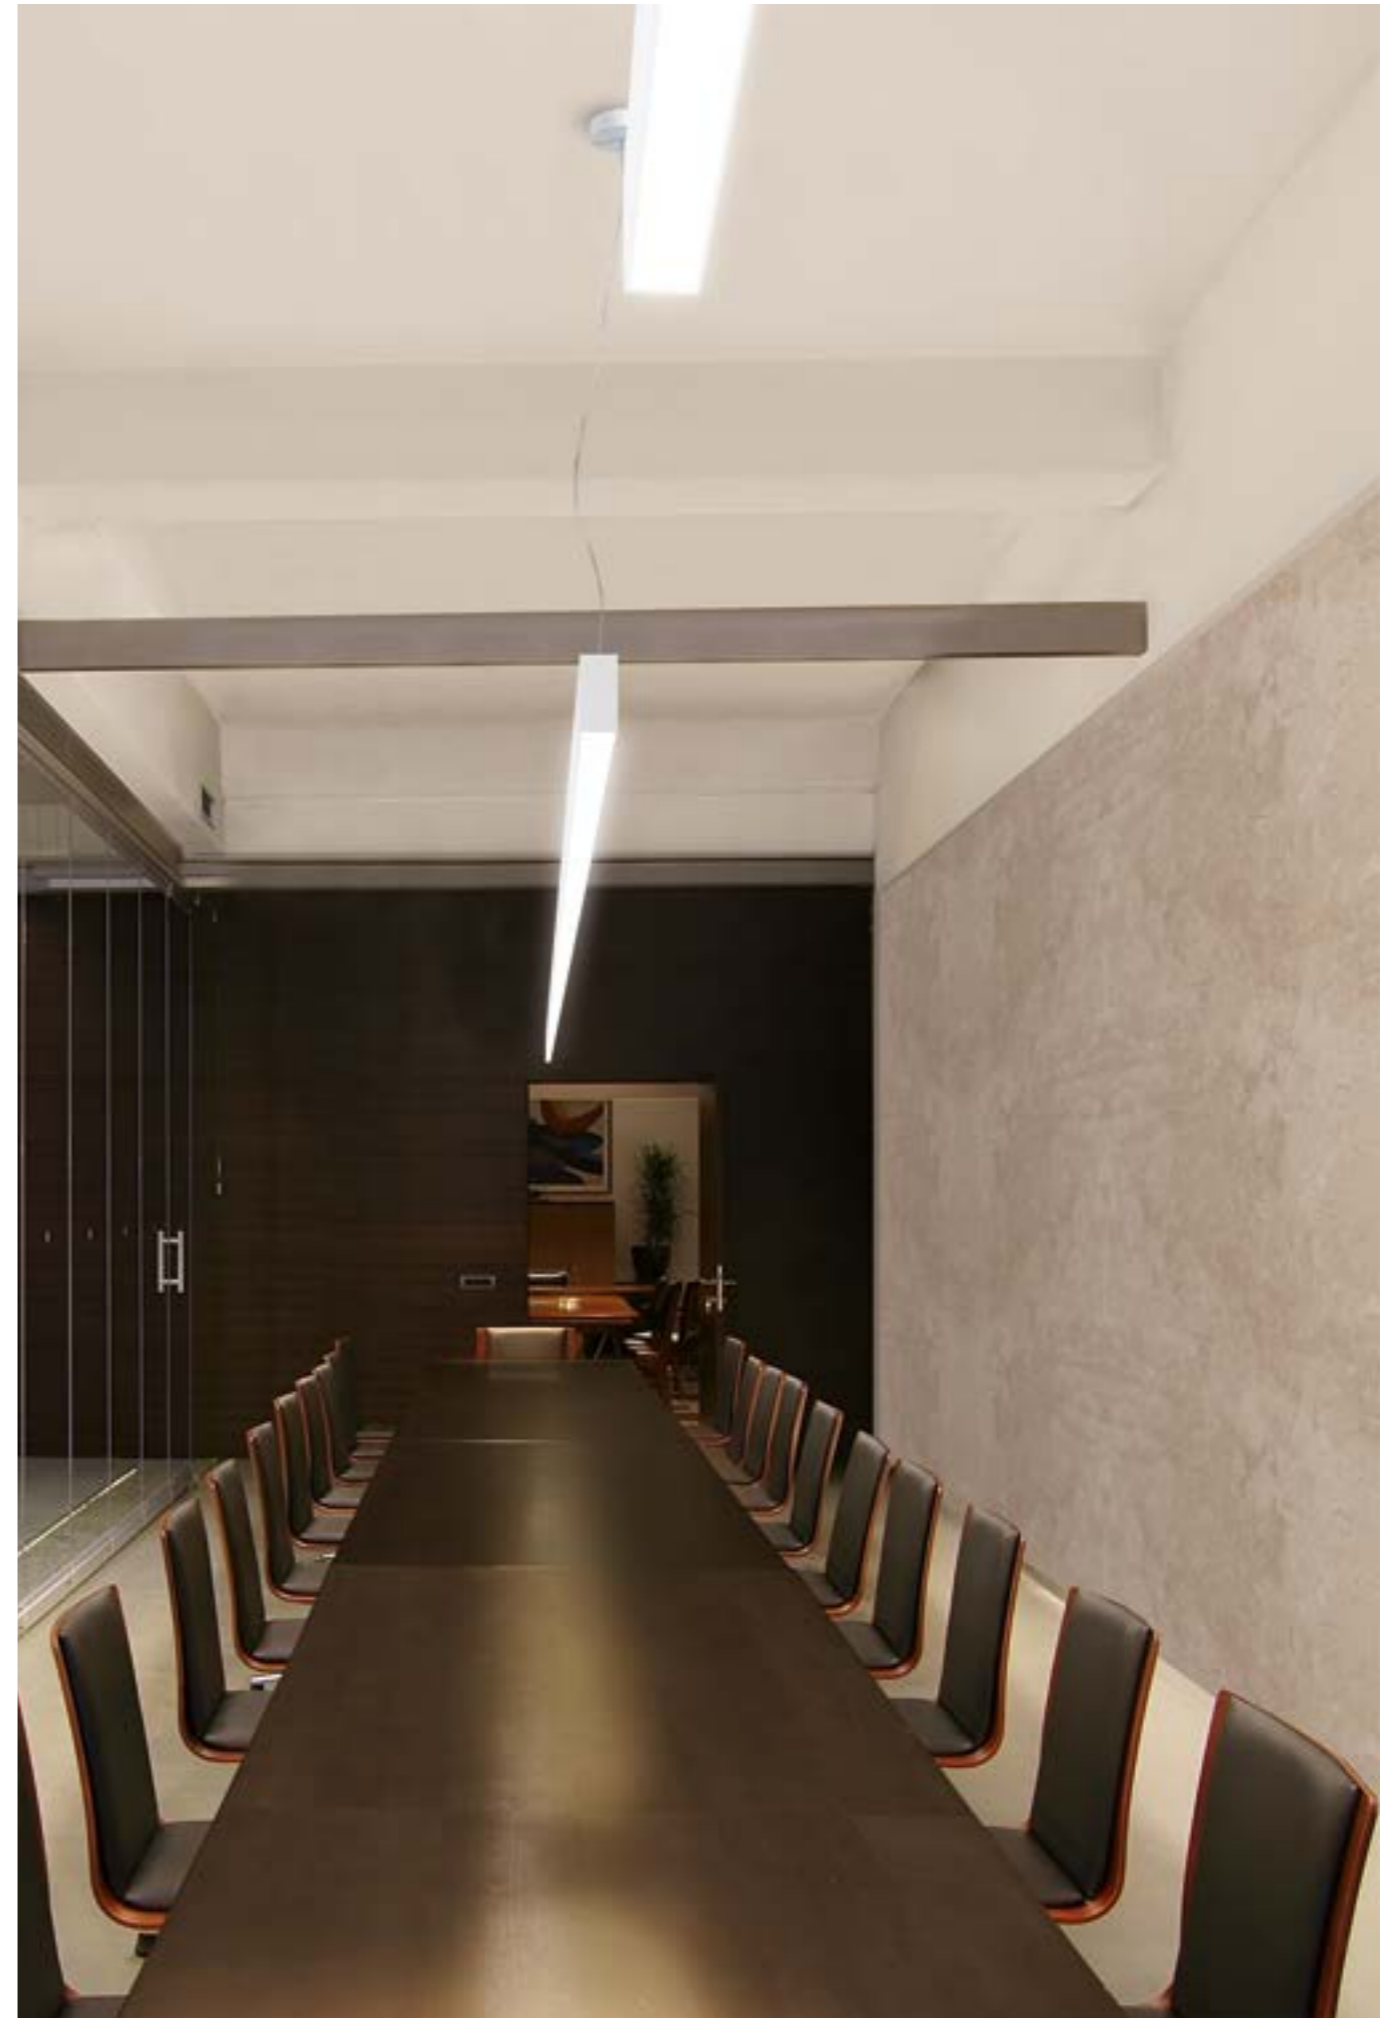

RAIL BIEMISSION UGR

1546

.01 White ■

L 127 cm 1,90 Kg

/125/W	4000K	LED 46W	1883lm (up light) + 3440lm (down light)
/125/WW	3000K	LED 46W	1683lm (up light) + 3000lm (down light)
/125/XW	2700K	LED 46W	1575lm (up light) + 2860lm (down light)

L 152 cm 2,30 Kg

/150/W	4000K	LED 55,5W	2260lm (up light) + 4130lm (down light)
/150/WW	3000K	LED 55,5W	2020lm (up light) + 3600lm (down light)
/150/XW	2700K	LED 55,5W	1890lm (up light) + 3440lm (down light)

L 177 cm 2,70 Kg

/175/W	4000K	LED 68W	3013lm (up light) + 4800lm (down light)
/175/WW	4000K	LED 68W	2693lm (up light) + 4200lm (down light)
/175/XW	2700K	LED 46W	2520lm (up light) + 4000lm (down light)

Dimmable PUSH - 1... 10V - DALI on request

With high efficiency microprismatic diffuser

FINISHES CODES

.01 White