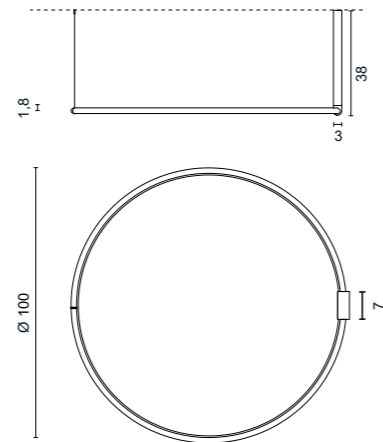

5605 3,30 Kg

- .01 White
- .02 Black
- .85 Painted silver finishing
- .86 Painted gold finishing
- .87 Painted copper finishing
- .88 Painted bronze finishing

/W	4000K	LED 54W	CRI>90	6780lm
/WW	3000K	LED 54W	CRI>90	6060lm
/XW	2700K	LED 54W	CRI>90	5670lm

Dimmable on request

OPTIONAL

Plate for coupled installation
Ø 9,5cm - H 3,5 cm - 0,20Kg

0995

- .01 White
- .02 Black