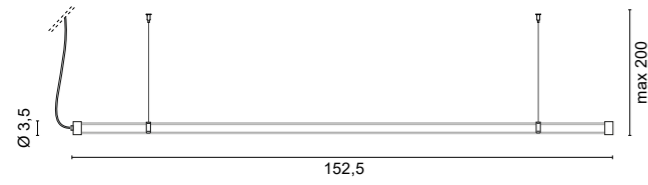

TRE&SESSANTA

1666 0,75 Kg

- **.01** White
- **.02** Black
- **.23** Satin aluminium

/WW 3000K LED 24V 20W 1920lm

2700K on request
Suspension fixing kit supplied with the lamp

1667 1,10 Kg

- **.01** White
- **.02** Black
- **.23** Satin aluminium

/WW 3000K LED 24V 30W 2880lm

2700K on request
Suspension fixing kit supplied with the lamp

FINISHES CODES

.01 White   **.02** Black   **.23** Satin aluminium