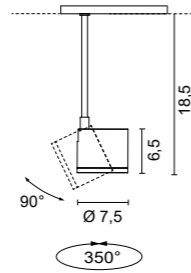

6449 0,60 Kg

- .01 White ☐
- .02 Black ☒

/W	4000K	/13	/40	48V DC 8,7W	1223lm
/W	4000K	/ST	Satin	48V DC 8,7W	1223lm
/WW	3000K	/13	/40	48V DC 8,7W	1156lm
/WW	3000K	/ST	Satin	48V DC 8,7W	1156lm
/XW	2700K	/13	/40	48V DC 8,7W	1106lm
/XW	2700K	/ST	Satin	48V DC 8,7W	1106lm