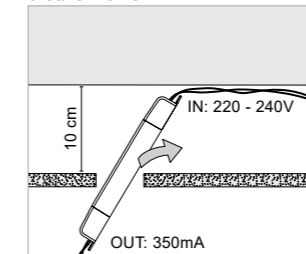

Installation without wall box

DRIVERS

ON/OFF

Cod.	0136/15 350mA	0125 350mA	0128 350mA
6695	1-2	1	1-2
6696	1-2	1	1-2

DIMMABLE

0141/DIM PUSH - 1...10V	0141/DALI DIM DALI	0145 DIM	0145/DALI DIM - DALI	0733/DIM PHASE CUT
6695	1-2	1-3	1-3	1
6696	1-2	1-3	1-3	1

Only serial connection

CASAMBI

0145/CASA

6695 1-3
6696 1-3

LED EMERGENCY UNIT

0115/EM INVERTER + BATTERY + LED INDICATOR

6695 1
6696 1