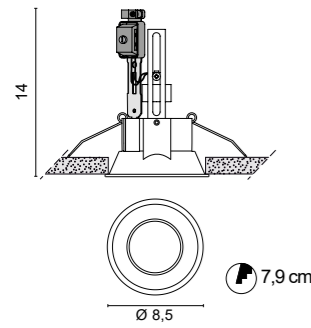

# TAPPO 230V

**6329** 0,20 Kg

- .01 White
- .02 Black
- .21 Shiny gold
- .25 Satin gold
- .31 Chromed
- .32 Nickel mat
- .38 Shiny copper

LED GU10 7W DIMM (COD.0104/16)  
 LED GU10 7W (COD.0094/16)  
 MAX 50W GU10 (COD.0072)