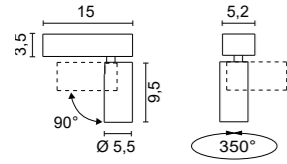

NEWTON EASY

4618 0,50 Kg

- .01 White ☐
- .02 Black ☒

GU10 LED			
4000K	7W	630lm	(art.0094/WW)
3000K	7W	600lm	(art.0094/WW)
2700K	7W	580lm	(art.0094/XW)

4000K	7W	550lm	Dim (art.0104/WW)
3000K	7W	530lm	Dim (art.0104/WW)
2700K	7W	510lm	Dim (art.0104/XW)