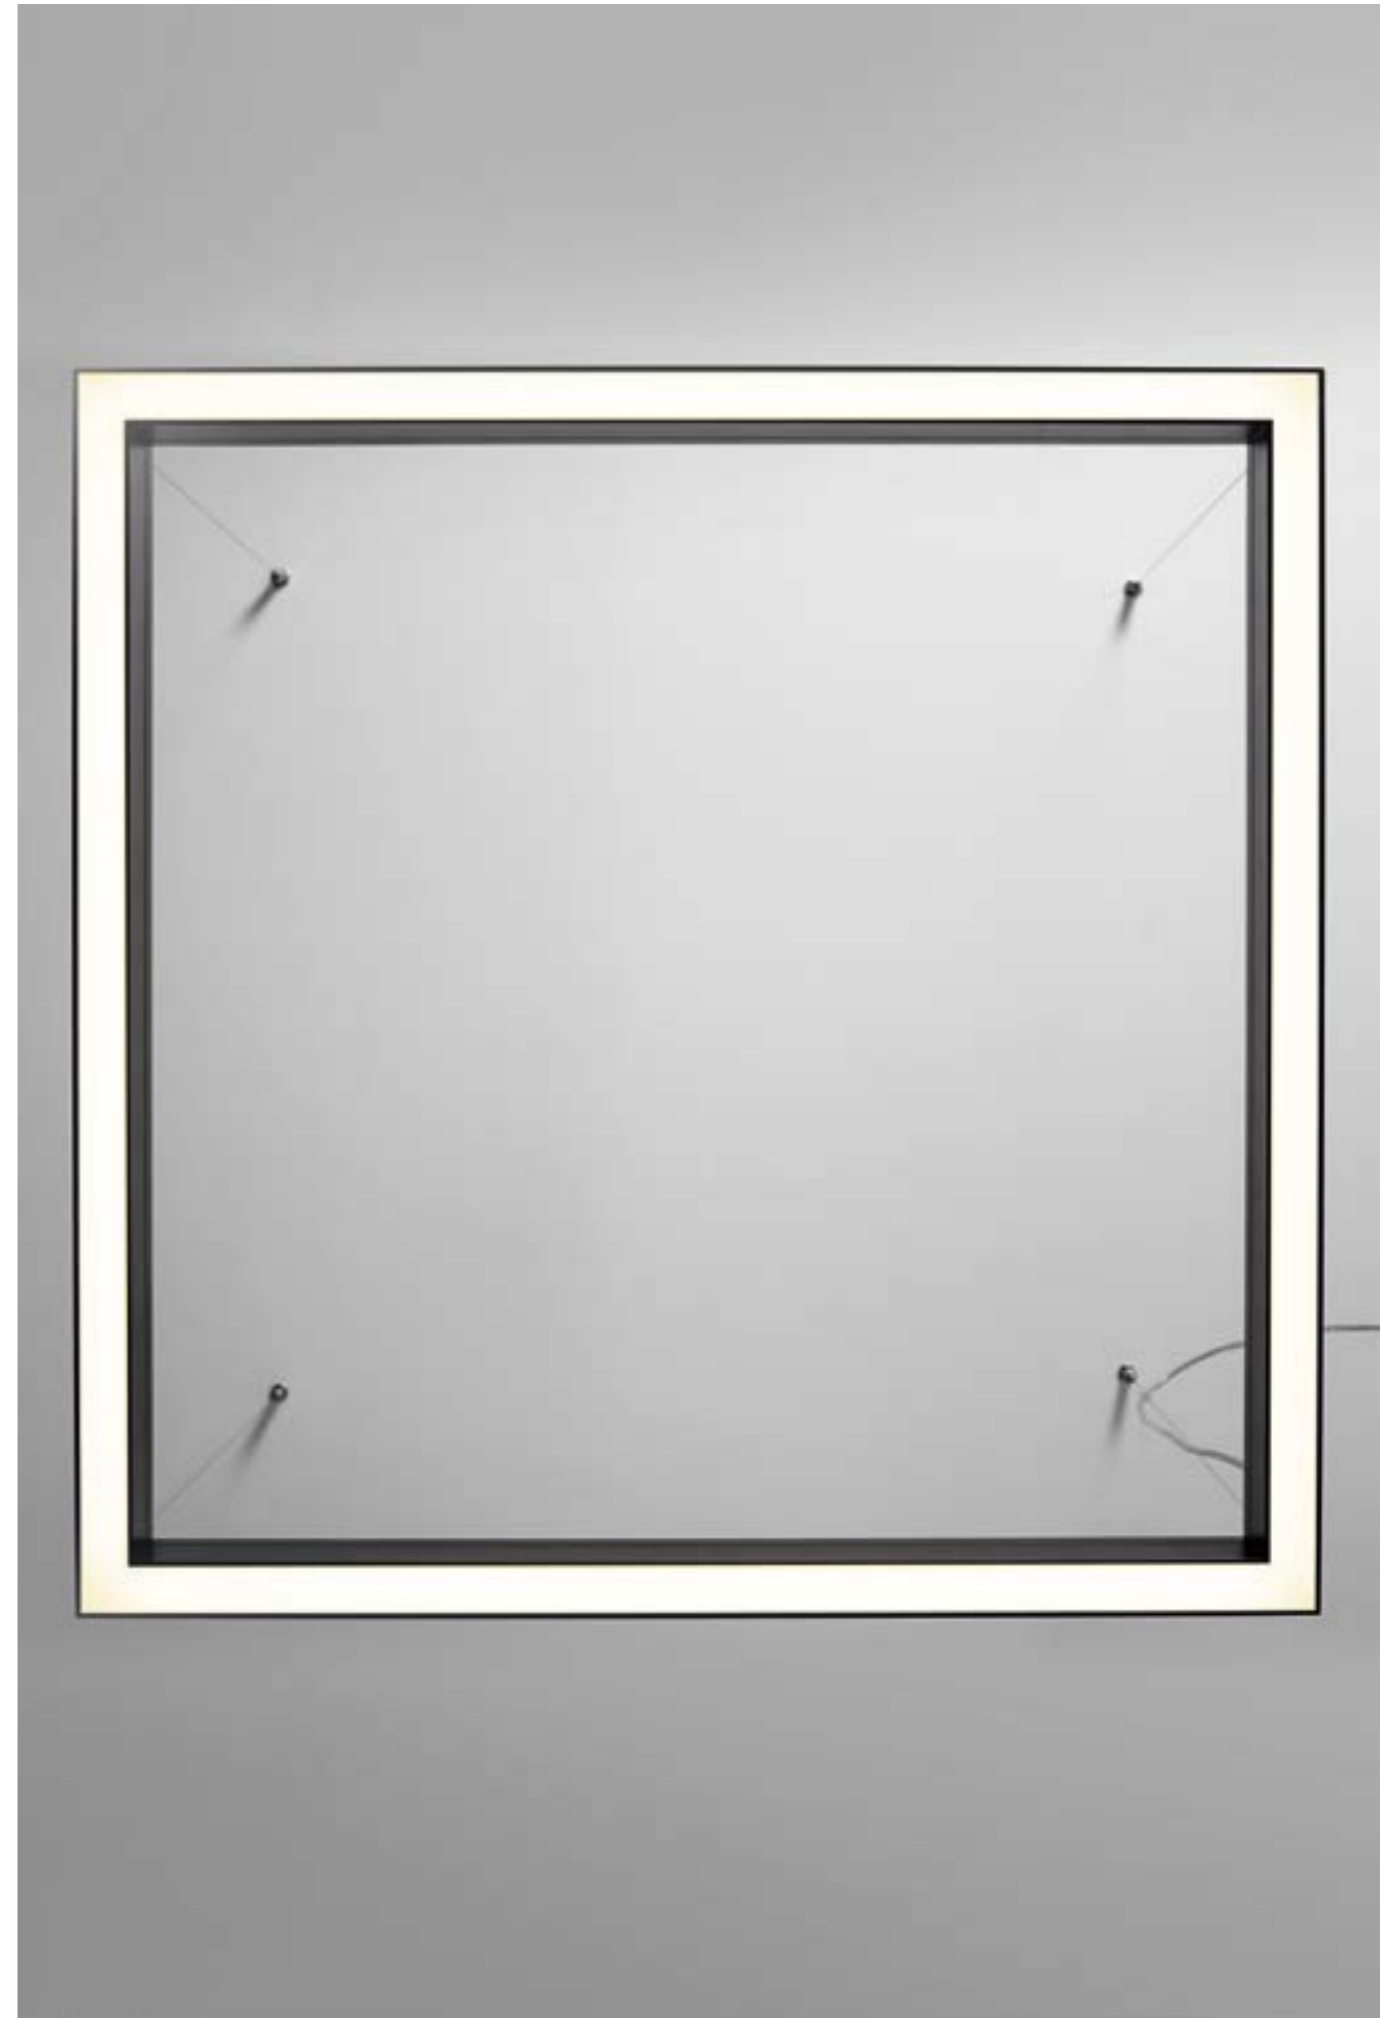

RAIL QUADRA

1561 3,80 Kg

- **.01** White ■
- **.02** Black ■
- **.85** Painted silver finishing ■
- **.86** Painted gold finishing ■
- **.87** Painted copper finishing ■
- **.88** Painted Bronze finishing ■

/W	4000K	LED 54W CRI>90	6780lm
/WW	3000K	LED 54W CRI>90	6060lm
/XW	2700K	LED 54W CRI>90	5670lm

Dimmable PUSH - 1...10V - DALI on request
Biemission on request

FINISHES CODES

- **.01** White
- **.02** Black
- **.85** Painted silver
- **.86** Painted gold
- **.87** Painted copper
- **.88** Painted bronze