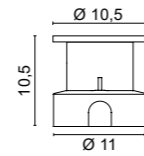

TRILLI

ACCESSORIES

DRIVERS

ON/OFF

Cod.	0031/IP 350mA	0125 350m	0128 350mA
3547	1-12	1-6	1-12
3548	1-12	1-6	1-12
3549	1-12	1-6	1-12

DIMMABLE

Cod.	141/DIM PUSH - 1...10V	0141/DALI DIM DALI	0145 DIM	0145/DALI DIM - DALI	0733/DIM PHASE CUT
3547	4-14	5-14	1-21	1-21	1
3548	4-14	5-14	1-21	1-21	1
3549	4-14	5-14	1-21	1-21	1

Only serial connection