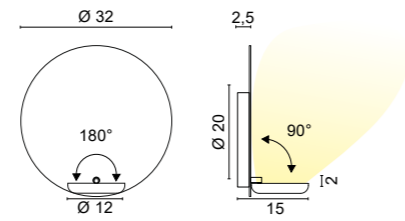

AURORA

4627 1,50 Kg

.01	White	
.02.29	Black, Gold leaf	
.25.01	Satin gold, White	
.32.01	Nickel mat, White	

/W	4000K	LED 12,6W	2255lm
/WW	3000K	LED 12,6W	2104lm
/XW	2700K	LED 12,6W	1955lm

4629 1,50 Kg

.01	White	
.02.29	Black, Gold leaf	
.25.01	Satin gold, White	
.32.01	Nickel mat, White	

/W	4000K	LED 12,6W	2390lm
/WW	3000K	LED 12,6W	2253lm
/XW	2700K	LED 12,6W	2156lm

DALI dimming

4628 1,50 Kg

.01	White	
.02.29	Black, Gold leaf	
.25.01	Satin gold, White	
.32.01	Nickel mat, White	

/W	4000K	LED 12,6W	2255lm
/WW	3000K	LED 12,6W	2104lm
/XW	2700K	LED 12,6W	1955lm

PUSH - 1...10V dimming

FINISHES CODES