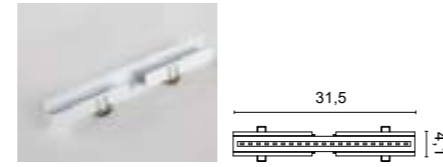

## ACCESSORIES

Element  
**0956**

Cross Joint 0,35 Kg

.01	White		
/W	4000K	LED 5,4W	678lm
/WW	3000K	LED 3,6W	606lm
/XW	2700K	LED 3,6W	567lm

Element  
**0957**

90° Corner 0,40 Kg

.01	White		
/W	4000K	LED 3,6W	452lm
/WW	3000K	LED 3,6W	404lm
/XW	2700K	LED 3,6W	378lm