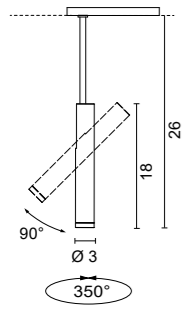

NEWTON SLIM TRACK 48V

6451 0,50 Kg

- .01 White
- .02 Black

/W	4000K	/35	/48	/63	48V DC 8,7W	1223lm
/W	4000K	/ST	Satin		48V DC 8,7W	1223lm
/WW	3000K	/35	/48	/63	48V DC 8,7W	1156lm
/WW	3000K	/ST	Satin		48V DC 8,7W	1156lm
/XW	2700K	/35	/48	/63	48V DC 8,7W	1106lm
/XW	2700K	/ST	Satin		48V DC 8,7W	1106lm