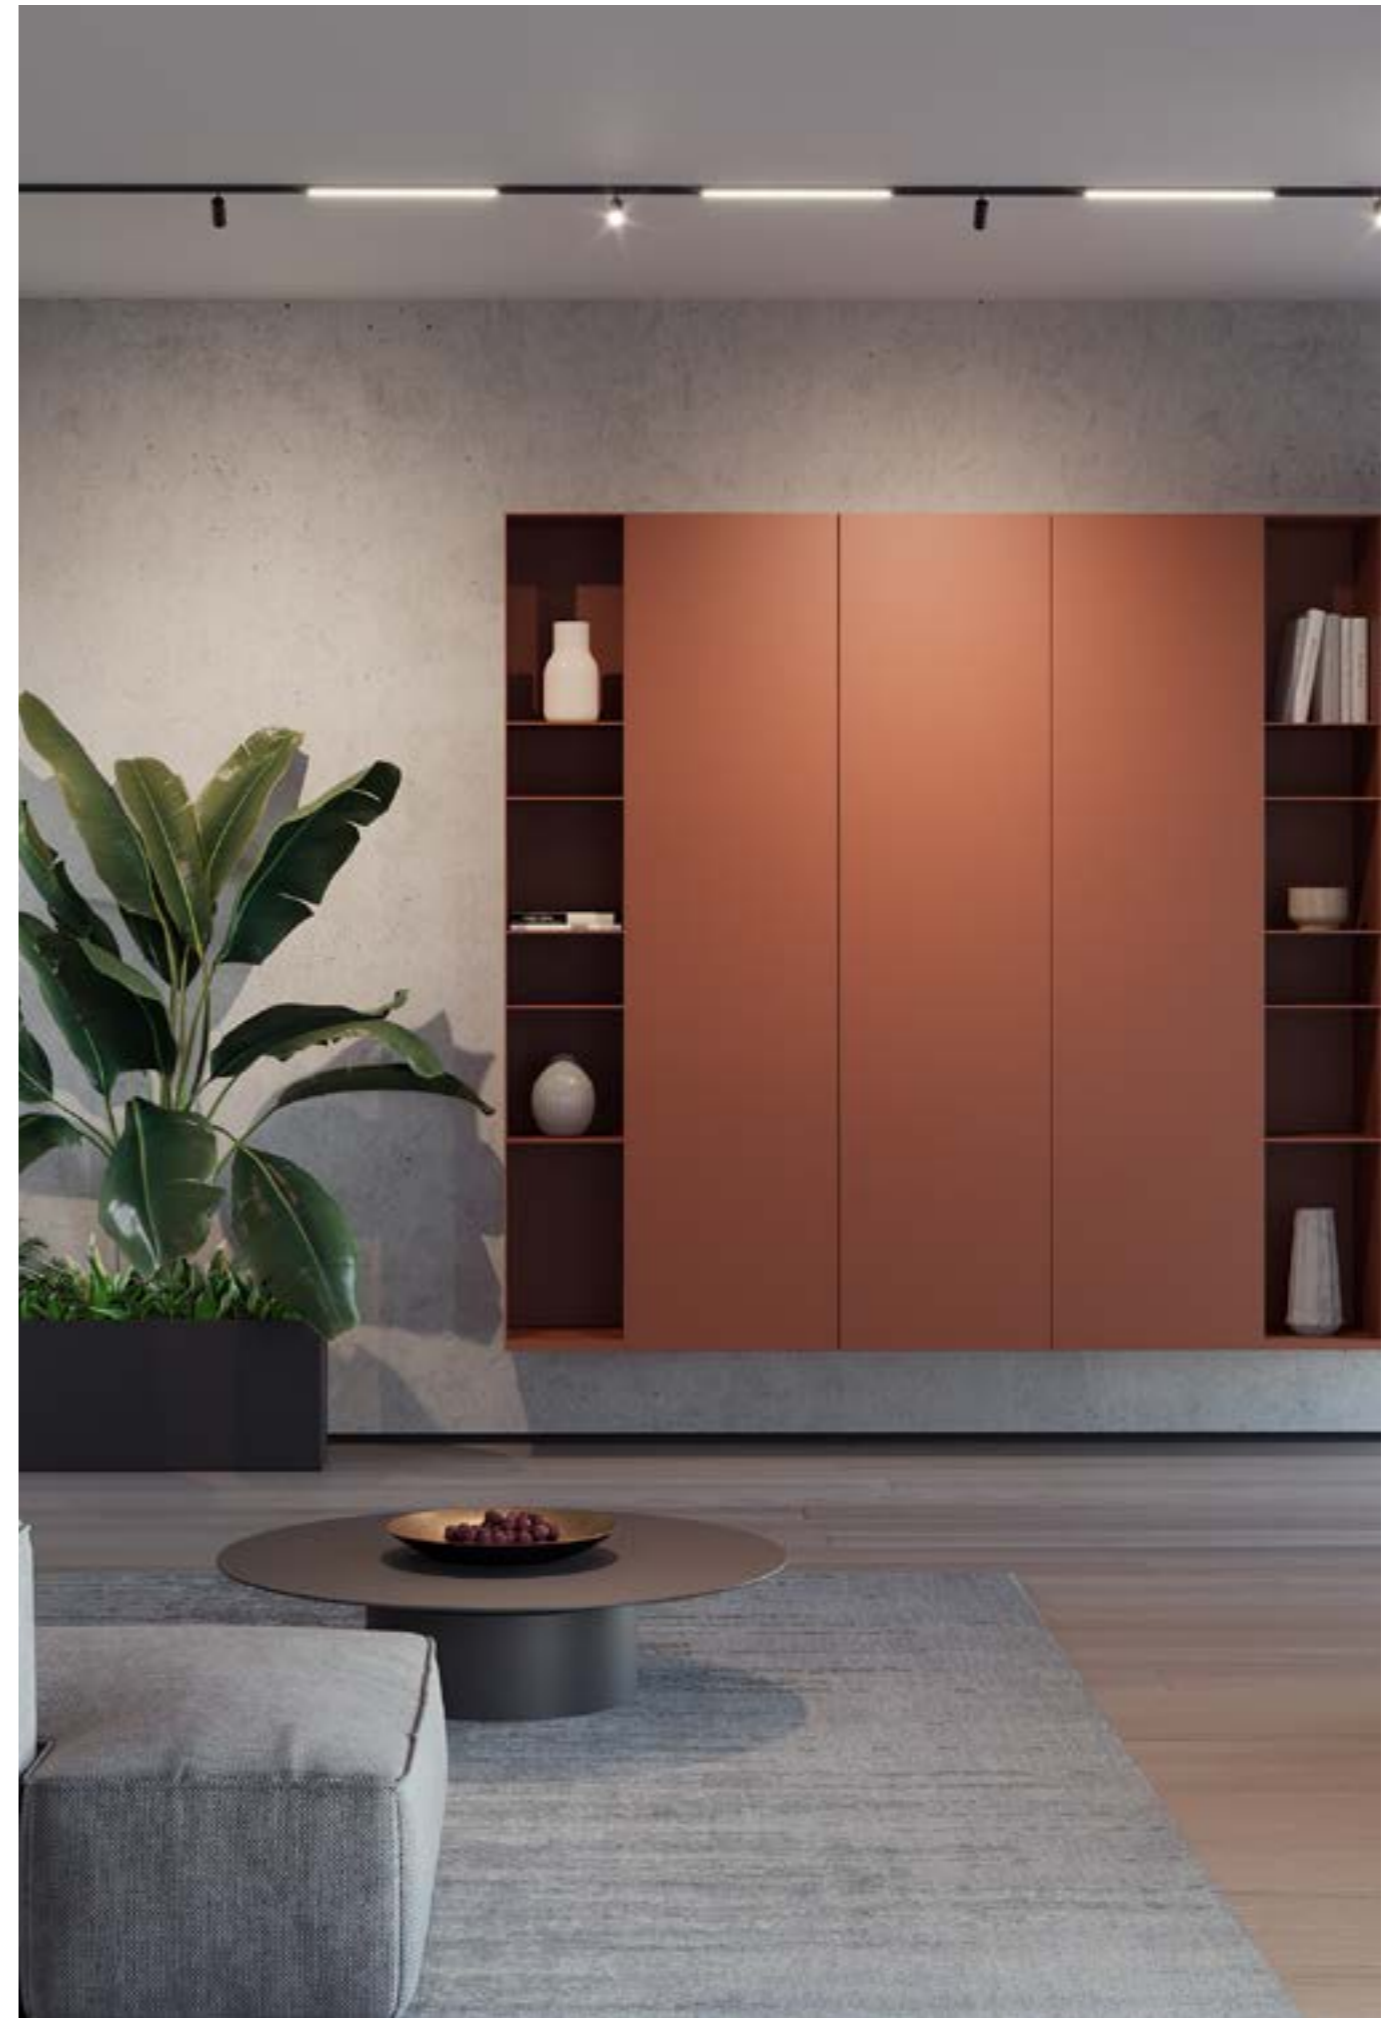

SEGMENTO MINI / SEGMENTO DARK MINI - TRACK 24V

6724 0,03 Kg
.02 Black
/WW 3000K LED 4W 290lm

On request 2700K - 4000K

6725 0,02 Kg
.02 Black
/WW 3000K LED 4W 120lm

On request 2700K - 4000K

DRIVERS

ON/OFF

Cod.	0156	0157	0160	0162
	IN: 100 - 240V	IN: 220 - 240V	IN: 220 - 240V	IN: 220 - 240V
	OUT: 24V 25W	OUT: 24V 75W	OUT: 24V 60W	OUT: 24V 150W
6724	3	10	6	20
6725	3	10	6	20

FINISHES CODES

.02 Black