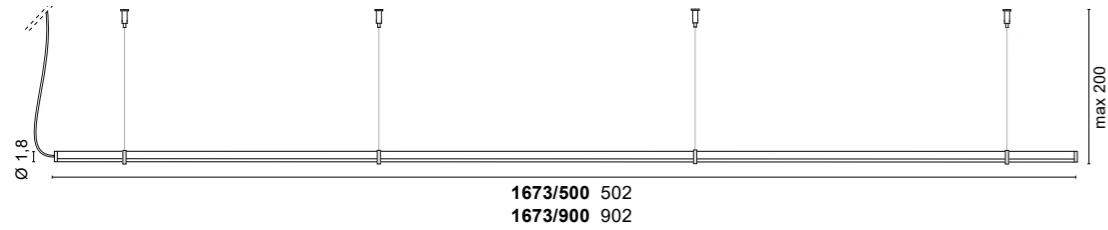

LANCIA NO LIMITS

1673

- .01 White
- .02 Black

L 500 cm 4,20 Kg

/500/W	4000K	LED 24V 60W	9200lm
/500/WW	3000K	LED 24V 60W	8250lm
/500/XW	2700K	LED 24V 60W	7800lm

L 900 cm 6,30 Kg

/900/W	4000K	LED 24V 108W	16560lm
/900/WW	3000K	LED 24V 108W	14850lm
/900/XW	2700K	LED 24V 108W	14040lm

Tensor and ceiling roses with power supplies are to be ordered separately.

The profile can rotate on its axis of 360° to direct the light