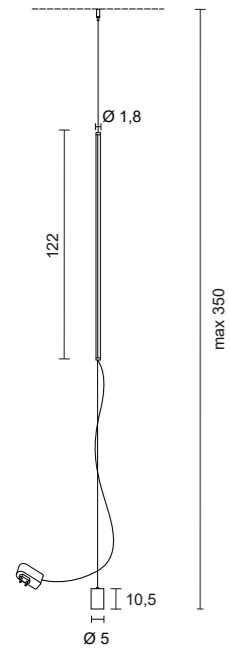

1577 2,80 Kg

.01	White	□
.02	Black	■
.31	Chromed	■
/W	4000K LED 19,5W CRI>90	2486lm
/WW	3000K LED 19,5W CRI>90	2222lm
/XW	2700K LED 19,5W CRI>90	2079lm