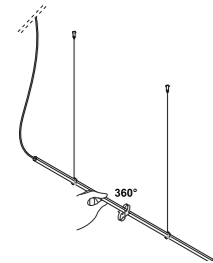

LANCIA SYSTEM

The profile can rotate on its axis of 360 to direct the light

1539 1,10 Kg

- **.01** White ■
- **.02** Black ■
- **.85** Painted silver finishing ■
- **.86** Painted gold finishing ■
- **.87** Painted copper finishing ■
- **.88** Painted bronze finishing ■

- **/W** 4000K LED 27W CRI>90 3390lm
- **/WW** 3000K LED 27W CRI>90 3030lm
- **/XW** 2700K LED 27W CRI>90 2835lm

Suspension fixing kit supplied with the lamp

CUSTOM SIZE

Table of available lengths on request

cm	watt	2700K	lm	3000K	lm	4000K	lm
102	18W	A1539. /100/XW	1890	A1539. /100/WW	2020	A1539. /100/W	2260
127	22,5W	A1539. /125/XW	2362	A1539. /125/WW	2525	A1539. /125/W	2825
152	27W	1539. /XW	2835	1539. /WW	3030	1539. /W	3390
177	31,5W	A1539. /175/XW	3307	A1539. /175/WW	3535	A1539. /175/W	3955
202	36W	A1539. /200/XW	3780	A1539. /200/WW	4040	A1539. /200/W	4520
227	40,5W	A1539. /225/XW	4252	A1539. /225/WW	4545	A1539. /225/W	5085
252	45W	A1539. /250/XW	4725	A1539. /250/WW	5050	A1539. /250/W	5650
277	49,5W	A1539. /275/XW	5197	A1539. /275/WW	5555	A1539. /275/W	6215
302	54W	A1539. /300/XW	5670	A1539. /300/WW	6060	A1539. /300/W	6780

Finishes codes: **.01 .02 .85 .86 .87 .88**

FINISHES CODES

- **.01** White
- **.02** Black
- **.85** Painted Silver
- **.86** Painted Gold
- **.87** Painted Copper
- **.88** Painted Bronze