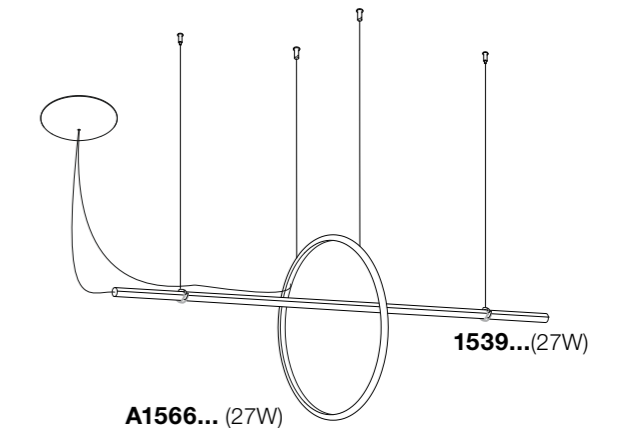

0990/60

Ceiling rose with driver 60W

Suspension fixing kit supplied with the lamp.