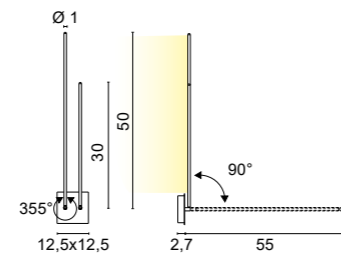

4631 0,80 Kg

.02 Black ■

/W	4000K	LED 6,2W	740lm
/WW	3000K	LED 6,2W	675lm
/XW	2700K	LED 6,2W	600lm

Adjustable

4632 1,00 Kg

.02 Black ■

/W	4000K	LED 10,2W	1184lm
/WW	3000K	LED 10,2W	1080lm
/XW	2700K	LED 10,2W	960lm

Adjustable

FINISHES CODES

.02 Black