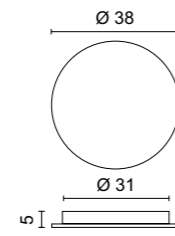

Ceiling rose with **100W** driver 50/60Hz 220-230V

0990/100	1,30Kg
.01 White	☐
.02 Black	☒
.85 Painted silver finishing	☐
.86 Painted gold finishing	☐
.87 Painted copper finishing	☐
.88 Painted bronze finishing	☐
/P DIMMER	☐ PUSH MAX 100W
/V DIMMER	☐ 1...10V MAX 100W
/D DIMMER	☐ DALI MAX 100W
/T DIMMER	☐ TRIAC MAX 100W

Ceiling rose with **200W** driver 50/60Hz 220-230V

0990/200	2,00kg
.01 White	☐
.02 Black	☒
.85 Painted silver finishing	☐
.86 Painted gold finishing	☐
.87 Painted copper finishing	☐
.88 Painted bronze finishing	☐
/P DIMMER	☐ PUSH MAX 2x100W
/V DIMMER	☐ 1...10V MAX 2x100W
/D DIMMER	☐ DALI MAX 2x100W
/T DIMMER	☐ TRIAC MAX 2x100W