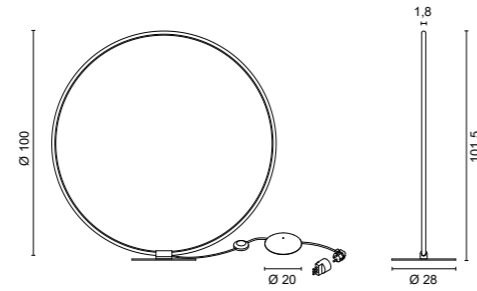

3514 3,90 Kg

- **.01** White
- **.02** Black

/W	4000K	LED 29W	CRI>90	3240lm
/WW	3000K	LED 29W	CRI>90	3060lm
/XW	2700K	LED 29W	CRI>90	2880lm

With PUSH DIMMER on cable