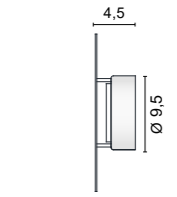

ECLIPSE QUADRA