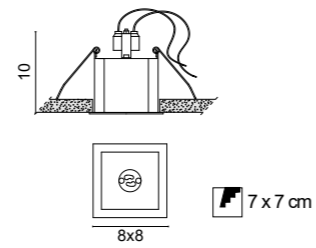

Only Parallel connection 24V

**6432** 0,20 Kg

.01	White	
LED GU10 7W DIMM (COD.0104/..)		
LED GU10 7W (COD.0094/..)		