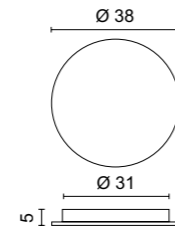

Ceiling rose with **100W** driver 50/60Hz 220-230V

0990/100	1,30Kg		
.01	White	☐	
.02	Black	☒	
.85	Painted silver finishing	☐	
.86	Painted gold finishing	☐	
.87	Painted copper finishing	☐	
.88	Painted bronze finishing	☐	
/P	DIMMER		MAX 100W
/V	DIMMER		MAX 100W
/D	DIMMER		MAX 100W
/T	DIMMER		MAX 100W

Ceiling rose with **200W** driver 50/60Hz 220-230V

0990/200	2,00kg		
.01	White	☐	
.02	Black	☒	
.85	Painted silver finishing	☐	
.86	Painted gold finishing	☐	
.87	Painted copper finishing	☐	
.88	Painted bronze finishing	☐	
/P	DIMMER		MAX 2x100W
/V	DIMMER		MAX 2x100W
/D	DIMMER		MAX 2x100W
/T	DIMMER		MAX 2x100W