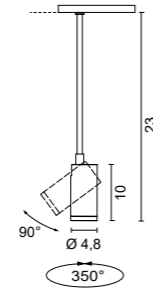

6345 0,50 Kg

- .01 White
- .02 Black

/W	4000K	/24	/38	/58	48V DC 8,7W	1223lm
/W	4000K	/ST	Satin		48V DC 8,7W	1223lm
/WW	3000K	/24	/38	/58	48V DC 8,7W	1156lm
/WW	3000K	/ST	Satin		48V DC 8,7W	1156lm
/XW	2700K	/24	/38	/58	48V DC 8,7W	1106lm
/XW	2700K	/ST	Satin		48V DC 8,7W	1106lm