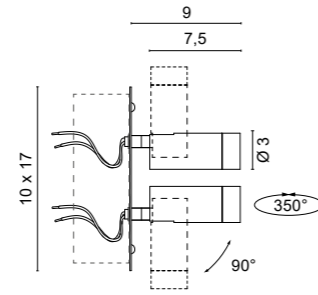

IRIS

4640

0,20 Kg

- .01 White
- .02 Black

/W	4000K	/25 /48 /63	LED 5,9W 17V 350mA	1060lm	880lm (out)
/W	4000K	/ST Satin	LED 5,9W 17V 350mA	1060lm	816lm (out)
/WW	3000K	/25 /48 /63	LED 5,9W 17V 350mA	1030lm	855lm (out)
/WW	3000K	/ST Satin	LED 5,9W 17V 350mA	1030lm	793lm (out)
/XW	2700K	/25 /48 /63	LED 5,9W 17V 350mA	969lm	804lm (out)
/XW	2700K	/ST Satin	LED 5,9W 17V 350mA	969lm	746lm (out)

4642

0,35 Kg

- .01 White
- .02 Black

/W	4000K	/25 /48 /63	LED 11,8W 34V 350mA	2120lm	1760lm (out)
/W	4000K	/ST Satin	LED 11,8W 34V 350mA	2120lm	1632lm (out)
/WW	3000K	/25 /48 /63	LED 11,8W 34V 350mA	2060lm	1710lm (out)
/WW	3000K	/ST Satin	LED 11,8W 34V 350mA	2060lm	1586lm (out)
/XW	2700K	/25 /48 /63	LED 11,8W 34V 350mA	1938lm	1608lm (out)
/XW	2700K	/ST Satin	LED 11,8W 34V 350mA	1938lm	1492lm (out)

The lamp can be installed in masonry with a special formwork or directly on the paneling.
Wall-mounted formwork can contain drivers.
Drivers and housing are to be ordered separately.

ACCESSORIES

Louvers

0267/S

- .01 White
- .02 Black

Wallbox

0279

Wallbox

0280

DRIVERS

ON/OFF

Cod.	0137/LED 350mA	0128 350mA
4640	1	NO
4642	NO	1

Only seial connection

FINISHES CODES

.01 White

.02 Black