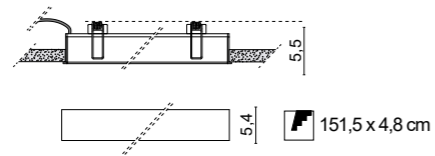

6658 1,50 Kg

.01 White

LED 24V 21,6W

ETL version available upon request