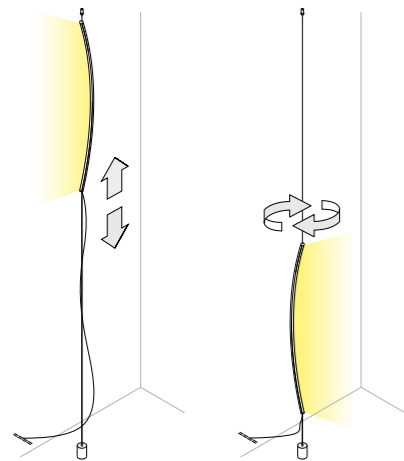

LANCIA DI ACHILLE

1567 2,80 Kg

- **.01** White ■
- **.02** Black ■
- **.31** Chromed ■

/W	4000K	LED 19,5W	CRI>90	2486lm
/WW	3000K	LED 19,5W	CRI>90	2222lm
/XW	2700K	LED 19,5W	CRI>90	2079lm

FINISHES CODES