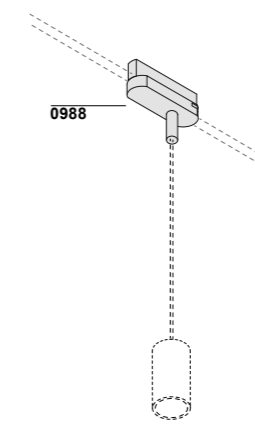

Adapter for 220-240V track
1 lamp

IN 50/60Hz 220-240V

OUT 350mA DC

0988

.01 White
.02 Black