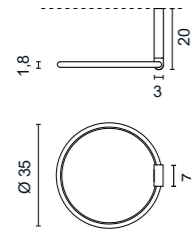

LANCIA TONDA

5602 0,75 Kg

- .01 White
- .02 Black
- .25 Satin gold
- .31 Chromed
- .85 Painted silver finishing
- .86 Painted gold finishing
- .87 Painted copper finishing
- .88 Painted bronze finishing

/W	4000K	LED 18W	CRI>90	2260lm
/WW	3000K	LED 18W	CRI>90	2020lm
/XW	2700K	LED 18W	CRI>90	1890lm