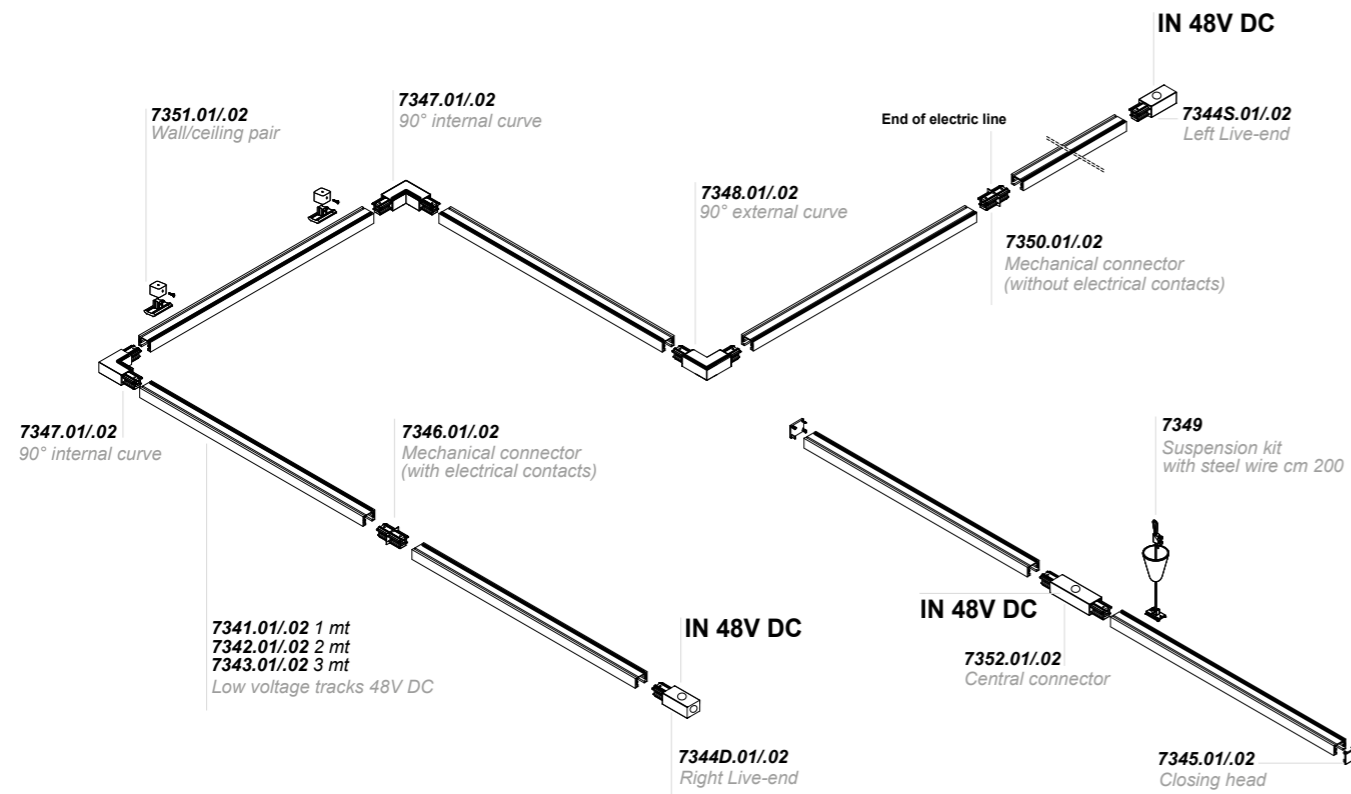

CONFIGURATION EXAMPLE

ACCESSORIES

Element 7344/S

Left Live-End

7344/D

Right Live-End

- .01 White
- .02 Black

Element 7345

Closing Head

- .01 White
- .02 Black

Element 7346

Mechanical connector
(with electrical contacts)

- .01 White
- .02 Black

Element 7347

90° internal curve

7348

90° external curve

- .01 White
- .02 Black

Kit 7349

Suspension kit
(cable 200 cm)

- .01 White
- .02 Black

Element 7350

Mechanical connector
(without electrical contacts)

- .01 White
- .02 Black

Element 7351

Ceiling wall pair

- .01 White
- .02 Black

Element 7352

Closing Head

- .01 White
- .02 Black

Element 7355

Right T joint

- .01 White
- .02 Black

Left T joint

- .01 White
- .02 Black

Element 7368

Ceiling wall pair

- .01 White
- .02 Black

WARNING!
THE TRACK IS NOT SECTIONAL