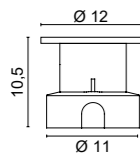

0246/R Draining formwork with plate