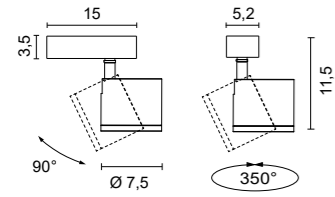

NEWTON FLAT

4611 0,60 Kg

- .01 White
- .02 Black
- .31 Chromed

/W	4000K	/13	/40	LED 8,7W	1223lm
/W	4000K	/ST	Satin	LED 8,7W	1223lm
/WW	3000K	/13	/40	LED 8,7W	1156lm
/WW	3000K	/ST	Satin	LED 8,7W	1156lm
/XW	2700K	/13	/40	LED 8,7W	1106lm
/XW	2700K	/ST	Satin	LED 8,7W	1106lm