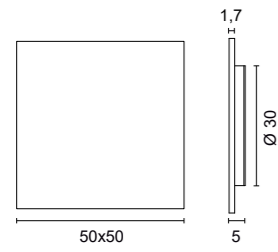

Q-LIGHT

4590 4,50 Kg

- **.01** Raw white ■
- **.14** Blackboard ■
- **.29** Gold leaf ■
- **.30** Silver leaf ■
- **.56** Mirror 5kg ■

/W	4000K	LED 15W CRI>90	1840lm
/WW	3000K	LED 15W CRI>90	1650lm
/XW	2700K	LED 15W CRI>90	1560lm

/DIM 1... 10V dimming 1...10V

/DALI PUSH, DALI dimming PUSH DALI

OPTIONAL

Kit for overlapping only for art.4582-4583

0963

- **.01** White ■

FINISHES CODES

1. **.01** Raw White
   - **.14** Blackboard
   - **.29** Gold Leaf
   - **.30** Silver Leaf
   - **.56** Mirror **only art.4590**
2. To be painted

4591 7,50 Kg

- **.01** Raw white ■
- **.14** Blackboard ■
- **.29** Gold leaf ■
- **.30** Silver leaf ■

/W	4000K	LED 24W CRI>90	2944lm
/WW	3000K	LED 24W CRI>90	2640lm
/XW	2700K	LED 24W CRI>90	2496lm

/DIM 1... 10V dimming 1...10V

/DALI PUSH, DALI dimming PUSH DALI