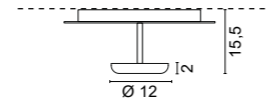

AURORA

5675 1,50 Kg

.01 White

/W	4000K	LED 12,6W	2255lm
/WW	3000K	LED 12,6W	2104lm
/XW	2700K	LED 12,6W	1955lm

5677 1,50 Kg

.01 White

/W	4000K	LED 12,6W	2255lm
/WW	3000K	LED 12,6W	2104lm
/XW	2700K	LED 12,6W	1955lm

DALI dimming

FINISHES CODES

.01 White

5676 1,50 Kg

.01 White

/W	4000K	LED 12,6W	2255lm
/WW	3000K	LED 12,6W	2104lm
/XW	2700K	LED 12,6W	1955lm

PUSH - 1...10V dimming