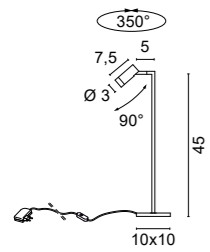

FARO

2525 0,95 Kg

- .01 White ☐
- .02 Black ☒

/W	4000K	LED 5,9W	885lm
/WW	3000K	LED 5,9W	836lm
/XW	2700K	LED 5,9W	800lm

With DIMMER on black cable
Different optics on request

ACCESSORIES

Louvers
0267/S

- .01 White ☐
- .02 Black ☒

FINISHES CODES

- .01 White
- .02 Black