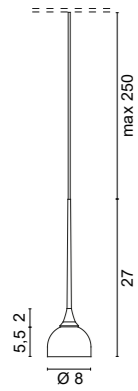

TULIPANO

1680 0,15 Kg

- **.02** Black / White inside ■
- **.25** Satin gold / White inside ■

/W	4000K	LED 2W 350mA	on request
/WW	3000K	LED 2W 350mA	296lm
/XW	2700K	LED 2W 350mA	284lm