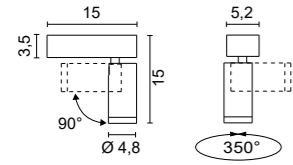

NEWTON

4562 0,60 Kg

- .01 White
- .02 Black
- .31 Chromed

/W	4000K	/24	/38	/58	LED 8,7W	1223lm
/W	4000K	/ST	Satin		LED 8,7W	1223lm
/WW	3000K	/24	/38	/58	LED 8,7W	1156lm
/WW	3000K	/ST	Satin		LED 8,7W	1156lm
/XW	2700K	/24	/38	/58	LED 8,7W	1106lm
/XW	2700K	/ST	Satin		LED 8,7W	1106lm