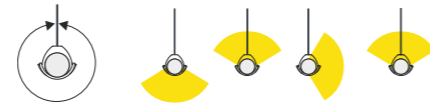

LANCIA NO LIMITS

max 600/1000

1672/500 502 cm
1672/900 902 cm

1672

- .01 White
- .02 Black

L 500 cm 3,00 Kg

/500/W	4000K	LED 24V 60W	9200lm
/500/WW	3000K	LED 24V 60W	8250lm
/500/XW	2700K	LED 24V 60W	7800lm

L 900 cm 5,60 Kg

/900/W	4000K	LED 24V 108W	16560lm
/900/WW	3000K	LED 24V 108W	14850lm
/900/XW	2700K	LED 24V 108W	14040lm

Tensor and ceiling roses with power supplies are to be ordered separately.

The profile can rotate on its axis of 360° to direct the light

ACCESSORIES

Kit
0965.31
2 chromed brass tensors
with 2 steel cables L 6 mt

Kit
0965.31/10
2 chromed brass tensors
with 2 steel cables L 10 mt

Single lamp cable kit
0991/C
1 Steel cable 2 mt
1 Element for cable fixing
1 Suspension clip

FINISHES CODES

.01 White

.02 Black