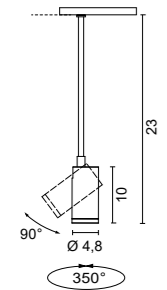

6346 0,60 Kg

- .01 White
- .02 Black

/W	4000K	/24	/38	/58	48V DC 8,7W	1223lm
/W	4000K	/ST	Satin		48V DC 8,7W	1223lm
/WW	3000K	/24	/38	/58	48V DC 8,7W	1156lm
/WW	3000K	/ST	Satin		48V DC 8,7W	1156lm
/XW	2700K	/24	/38	/58	48V DC 8,7W	1106lm
/XW	2700K	/ST	Satin		48V DC 8,7W	1106lm