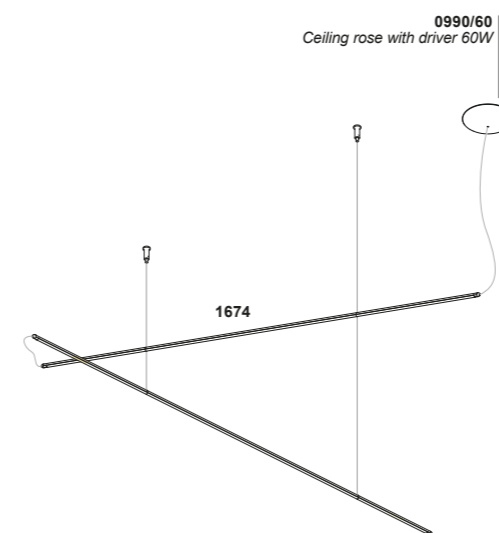

EXAMPLES OF MULTIPLE INSTALLATION

The choice of the driver depends on total power consumption