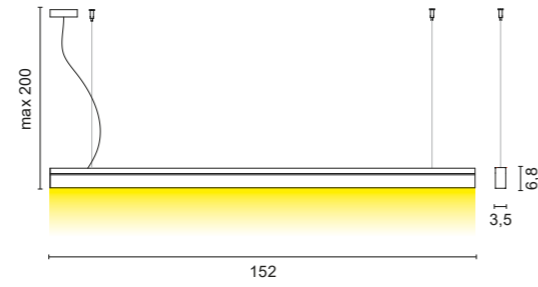

1542 1,50 Kg

- **.01** White
- **.02** Black
- **.85** Painted silver finishing
- **.86** Painted gold finishing
- **.87** Painted copper finishing
- **.88** Painted Bronze finishing

/W	4000K	LED 27W CRI>90	3390lm
/WW	3000K	LED 27W CRI>90	3030lm
/XW	2700K	LED 27W CRI>90	2835lm

Dimmable PUSH - 1... 10V DALI on request

The product code refers to the complete lamp.
2 closing heads and polycarbonate satin diffuser are included.