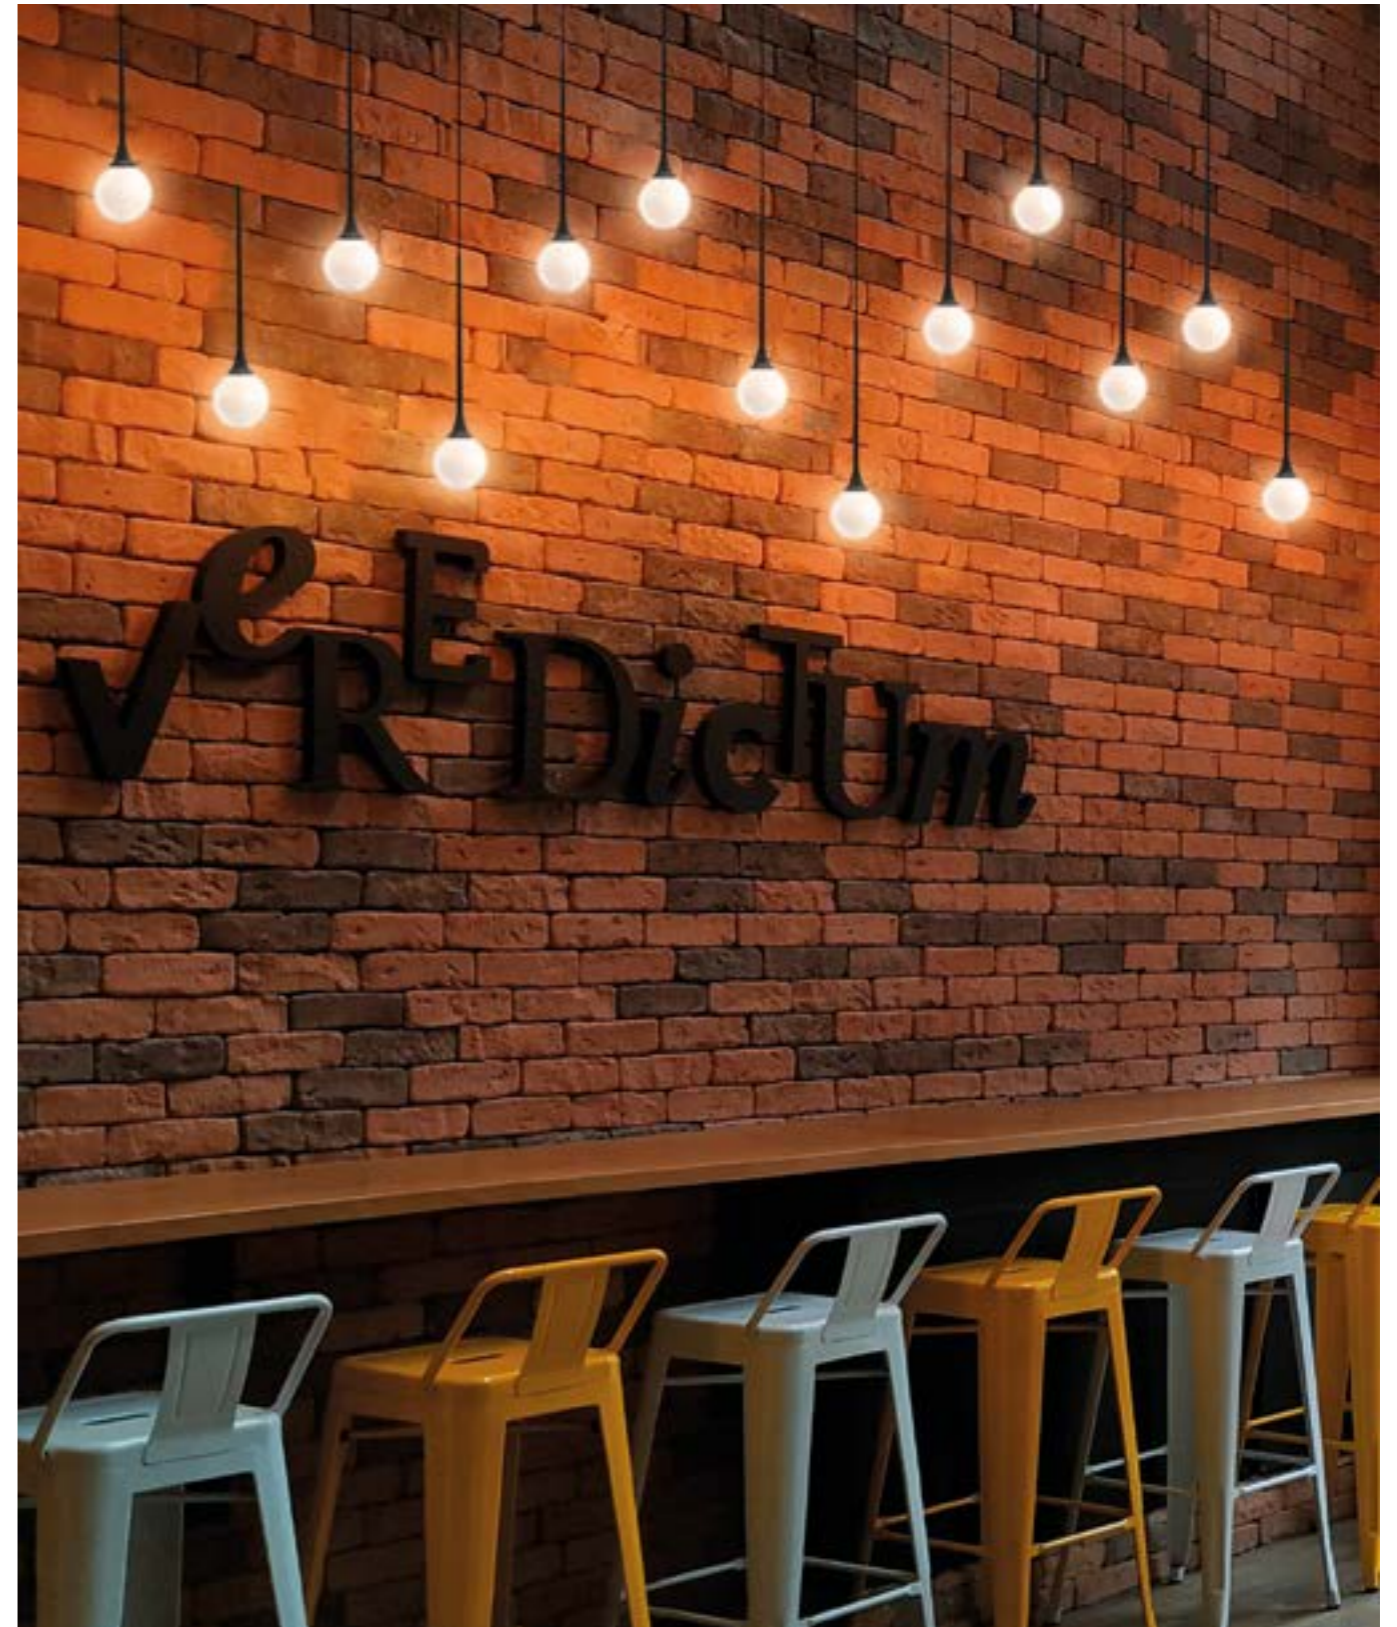

CEILING ROSES AND ACCESSORIES FOR LINEAR COMPOSITIONS

CEILING ROSE

Ceiling rose with driver without cable
4 lamps
PUSH, DALI, 1...10V dimming on request
IN 50/60Hz 220-240V
OUT 350mA DC

0616/4 L 73 cm H 6,8 cm 1,10 Kg

.01 White ☐
.02 Black ☐

Ceiling rose with driver without cable
6 lamps
PUSH, DALI, 1...10V dimming on request
IN 50/60Hz 220-240V
OUT 350mA DC

0616/6 L 105 cm H 6,8 cm 1,10 Kg

.01 White ☐
.02 Black ☐

ACCESSORIES

Kit
0305

Connectors with wires