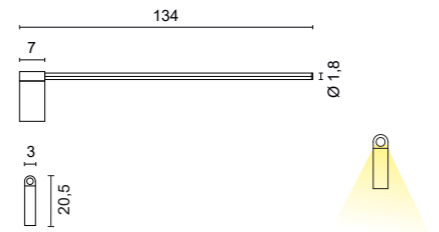

4566 0,40 Kg

- .01 White
- .02 Black
- .25 Satin gold

/W	4000K	LED 5,4W	CRI>90	600lm
/WW	3000K	LED 5,4W	CRI>90	595lm
/XW	2700K	LED 5,4W	CRI>90	537lm

4570 1,10 Kg

- .01 White
- .02 Black

/W	4000K	LED 22,5W	CRI>90	2825lm
/WW	3000K	LED 22,5W	CRI>90	2525lm
/XW	2700K	LED 22,5W	CRI>90	2362lm

Diffuser not orientable.

FINISHES CODES

.01 White   .02 Black   .25 Satin gold