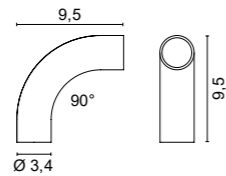

ELEMENTS

7500 90° expanding bend

.01	White	
.02	Black	
.06	Green	
.33	Stainless Steel AISI 316L	
.34	Painted corten finishing