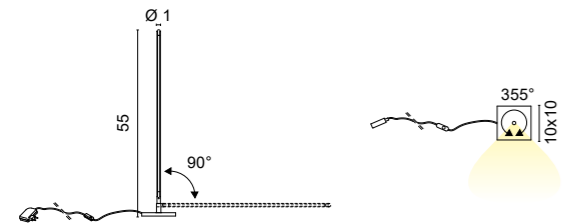

# MATITA

**2520** 0,50 Kg

**.02** Black ■

**/W** 4000K LED 6,2W 740lm

**/WW** 3000K LED 6,2W 675lm

**/XW** 2700K LED 6,2W 600lm

With DIMMER on black cable

The light profile can be tilted on the base until it becomes parallel to the table