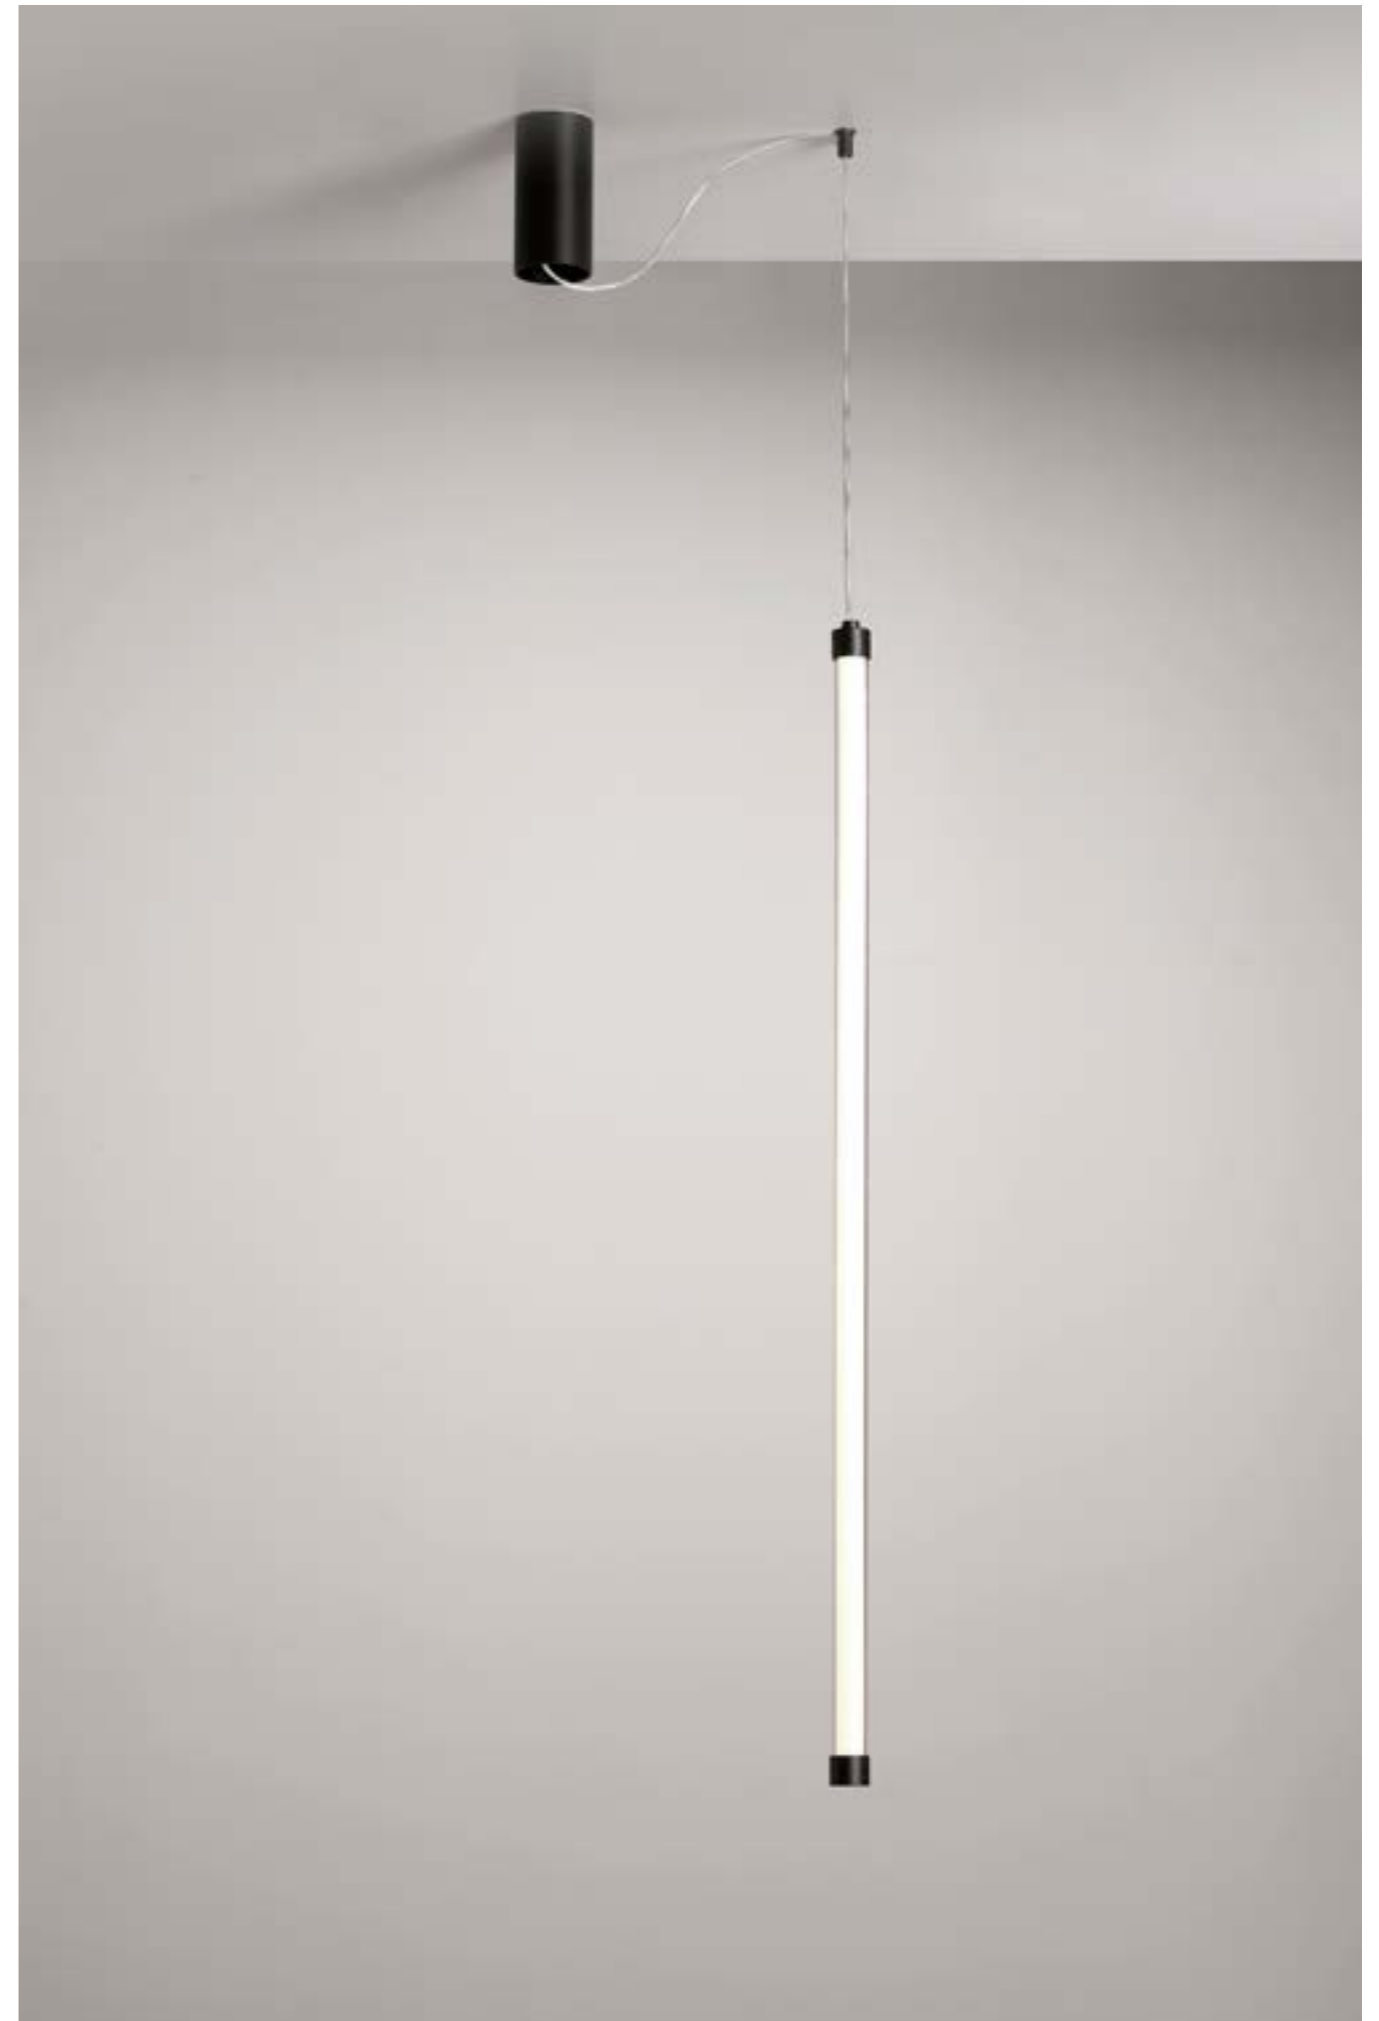

CEILING ROSES SYSTEM 24V
TRE&SESSANTA system

Ceiling rose with **30W** driver 50/60Hz 220-230V

0990/30	0,50Kg	
.01	White	☐
.02	Black	☒
.23	Satin Aluminium	☐

Ceiling rose with **60W** driver 50/60Hz 220-230V

0990/60	0,70Kg		
.01	White	☐	
.02	Black	☒	
.85	Painted silver finishing	☐	
.86	Painted gold finishing	☐	
.87	Painted copper finishing	☐	
.88	Painted bronze finishing	☐	
/P	DIMMER		MAX 60W
/V	DIMMER		MAX 60W
/D	DIMMER		MAX 60W

Ceiling rose with **150W** driver 50/60Hz 220-230V

0990/150	1,30Kg		
.01	White	☐	
.02	Black	☒	
.85	Painted silver finishing	☐	
.86	Painted gold finishing	☐	
.87	Painted copper finishing	☐	
.88	Painted bronze finishing	☐	
/P	DIMMER		MAX 150W
/V	DIMMER		MAX 150W
/D	DIMMER		MAX 150W
/T	DIMMER		MAX 150W

Ceiling rose with **60W** driver 50/60Hz 220-230V

0993/60	0,60Kg	
.01	White	☐
.02	Black with white base	☒
/P	DIMMER	
/V	DIMMER	
/D	DIMMER	

Ceiling rose with **100W** driver 50/60Hz 220-230V

0990/100	1,30Kg		
.01	White	☐	
.02	Black	☒	
.85	Painted silver finishing	☐	
.86	Painted gold finishing	☐	
.87	Painted copper finishing	☐	
.88	Painted bronze finishing	☐	
/P	DIMMER		MAX 100W
/V	DIMMER		MAX 100W
/D	DIMMER		MAX 100W
/T	DIMMER		MAX 100W

Ceiling rose with **200W** driver 50/60Hz 220-230V

0990/200	2,00kg		
.01	White	☐	
.02	Black	☒	
.85	Painted silver finishing	☐	
.86	Painted gold finishing	☐	
.87	Painted copper finishing	☐	
.88	Painted bronze finishing	☐	
/P	DIMMER		MAX 2x100W
/V	DIMMER		MAX 2x100W
/D	DIMMER		MAX 2x100W
/T	DIMMER		MAX 2x100W