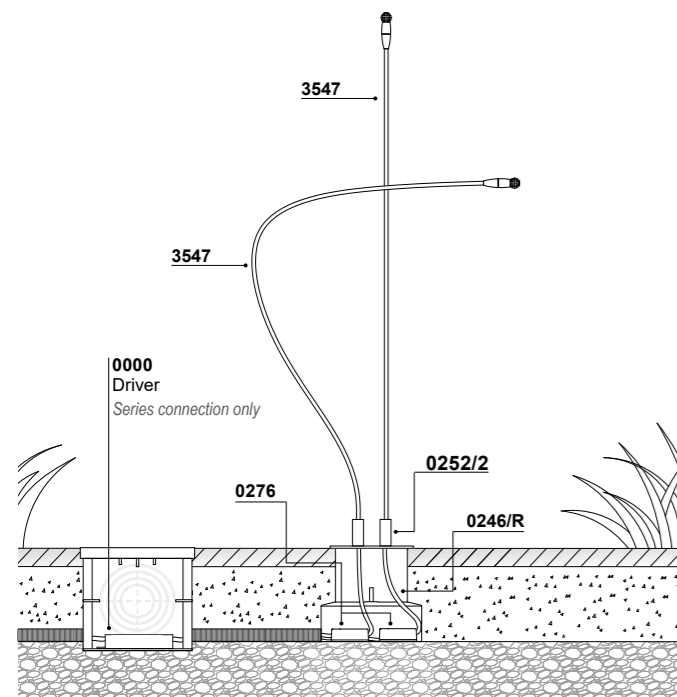

Soft copper pipe, when installed outdoors, will begin a spontaneous reaction with oxygen and water to form its own natural protective layer of copper oxide on its surface. Depending on the composition of the water, the color of this layer varies from turquoise blue to deep green.

The choice of the driver depends on total power consumption. The drivers, to be ordered separately, must be placed remotely.