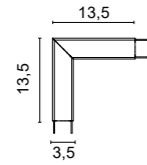

RAIL SYSTEM

ACCESSORIES

Element
0941

90° Corner. 0,40 Kg

.01	White		
/W	4000K	LED 3,6W	452lm
/WW	3000K	LED 3,6W	404lm
/XW	2700K	LED 3,6W	378lm