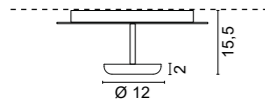

AURORA

5675 1,50 Kg

.01 White

/W	4000K	LED 12,6W	2255lm
/WW	3000K	LED 12,6W	2104lm
/XW	2700K	LED 12,6W	1955lm

5677 1,50 Kg

.01 White

/W	4000K	LED 12,6W	2255lm
/WW	3000K	LED 12,6W	2104lm
/XW	2700K	LED 12,6W	1955lm

DALI dimming

FINISHES CODES

.01 White

5676 1,50 Kg

.01 White

/W	4000K	LED 12,6W	2255lm
/WW	3000K	LED 12,6W	2104lm
/XW	2700K	LED 12,6W	1955lm

PUSH - 1...10V dimming