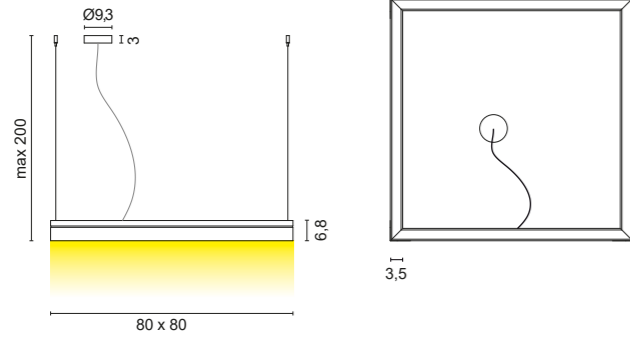

RAIL QUADRA