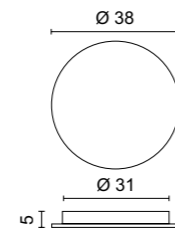

Ceiling rose with **200W** driver

50/60Hz 220-230V

0990/200

2,00kg

.01	White	□
.02	Black	■
.85	Painted silver finishing	■
.86	Painted gold finishing	■
.87	Painted copper finishing	■
.88	Painted bronze finishing	■

/P	DIMMER		MAX 2x100W
/V	DIMMER		MAX 2x100W
/D	DIMMER		MAX 2x100W
/T	DIMMER		MAX 2x100W