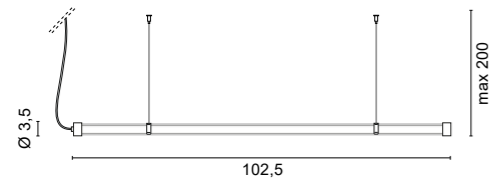

TRE&SESSANTA

1666 0,75 Kg

- **.01** White
- **.02** Black
- **.23** Satin aluminium

/WW 3000K LED 24V 20W 1920lm

2700K on request
Suspension fixing kit supplied with the lamp