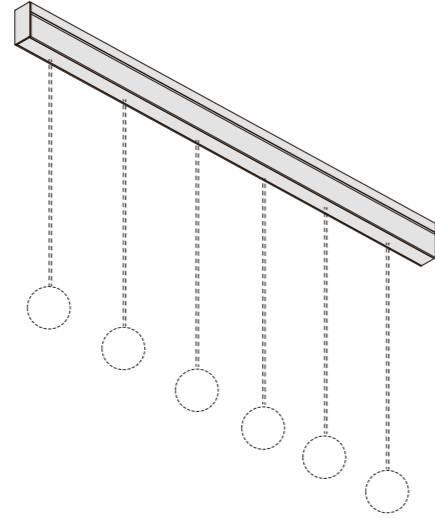

CEILING ROSES AND ACCESSORIES FOR LINEAR COMPOSITIONS

CEILING ROSE