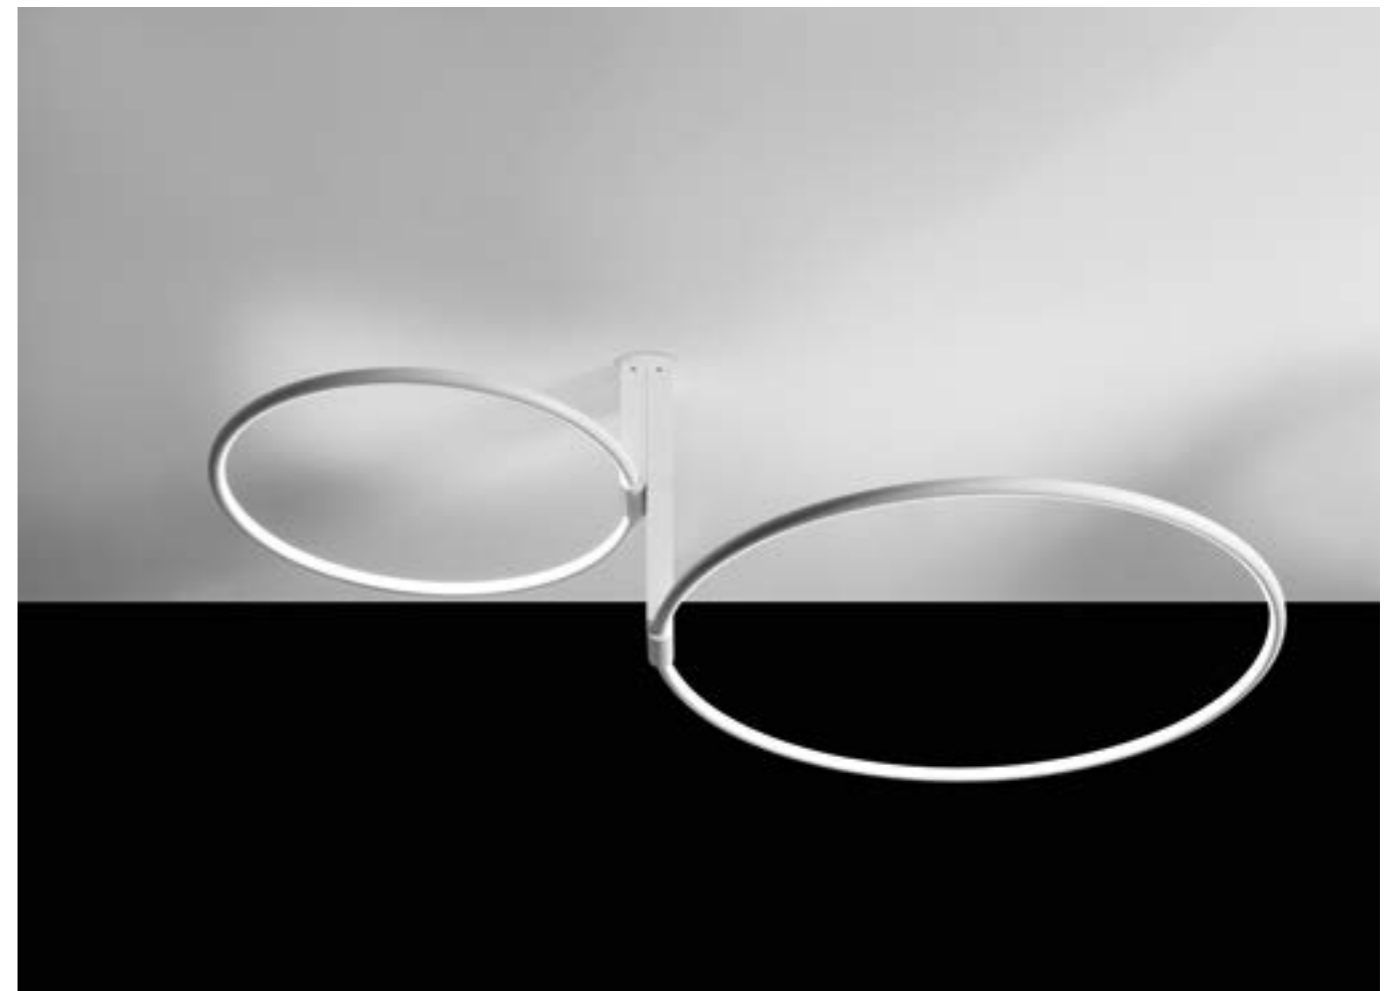

LANCIA TONDA

5602 0,75 Kg

- .01 White
- .02 Black
- .25 Satin gold
- .31 Chromed
- .85 Painted silver finishing
- .86 Painted gold finishing
- .87 Painted copper finishing
- .88 Painted bronze finishing

/W	4000K	LED 18W	CRI>90	2260lm
/WW	3000K	LED 18W	CRI>90	2020lm
/XW	2700K	LED 18W	CRI>90	1890lm

5603 1,10 Kg

- .01 White
- .02 Black
- .25 Satin gold
- .31 Chromed
- .85 Painted silver finishing
- .86 Painted gold finishing
- .87 Painted copper finishing
- .88 Painted bronze finishing

/W	4000K	LED 27W	CRI>90	3390lm
/WW	3000K	LED 27W	CRI>90	3030lm
/XW	2700K	LED 27W	CRI>90	2835lm

5604 2,30 Kg

- .01 White
- .02 Black
- .25 Satin gold
- .31 Chromed
- .85 Painted silver finishing
- .86 Painted gold finishing
- .87 Painted copper finishing
- .88 Painted bronze finishing

/W	4000K	LED 36W	CRI>90	4520lm
/WW	3000K	LED 36W	CRI>90	4040lm
/XW	2700K	LED 36W	CRI>90	3780lm

Dimmable on request