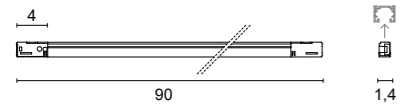

6700 0,50 Kg

- .01 White
- .02 Black

/WW	3000K	48V DC 19W	2068lm
/XW	2700K	48V DC 19W	1861lm