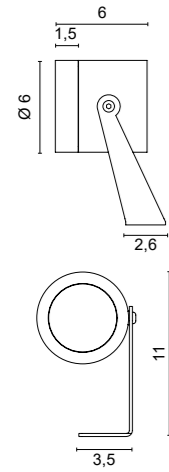

VISION 3

4531 0,50 Kg

.34	Painted Corten finishing	■
.39	Painted Anthracite finishing	■
.45	Anodized Aluminium	■

/W	4000K	/15	/28	/60	LED 8,7W 500mA	1466lm
/WW	3000K	/15	/28	/60	LED 1,5W 500mA	1424lm
/XW	2700K	/15	/28	/60	LED 1,5W 500mA	1340lm

ACCESSORIES

Kit
0248

Stake

Connector
0243

Connector