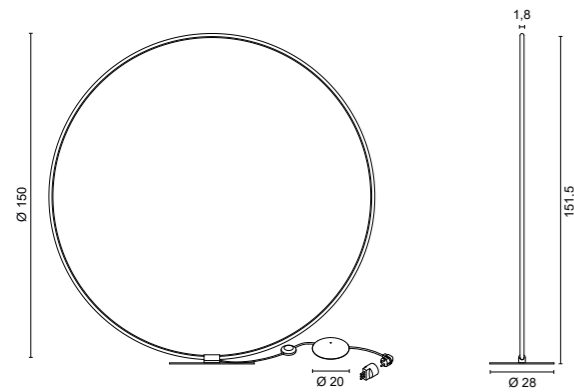

With PUSH DIMMER on cable

**3514** 3,90 Kg

- .01** White
- .02** Black

<b>/W</b>	4000K	LED 29W	CRI>90	3240lm
<b>/WW</b>	3000K	LED 29W	CRI>90	3060lm
<b>/XW</b>	2700K	LED 29W	CRI>90	2880lm

With PUSH DIMMER on cable