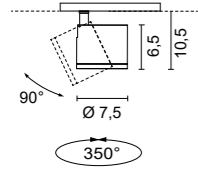

NEWTON FLAT TRACK 48V

6448 0,50 Kg

- .01 White ☐
- .02 Black ☒

/W	4000K	/13	/40	48V DC 8,7W	1223lm
/W	4000K	/ST	Satin	48V DC 8,7W	1223lm
/WW	3000K	/13	/40	48V DC 8,7W	1156lm
/WW	3000K	/ST	Satin	48V DC 8,7W	1156lm
/XW	2700K	/13	/40	48V DC 8,7W	1106lm
/XW	2700K	/ST	Satin	48V DC 8,7W	1106lm