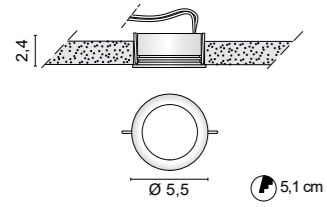

6314 0,07 Kg

.01	White	
.02	Black	
.31	Chromed	

/W	4000K	LED 24V 4W	658lm
/WW	3000K	LED 24V 4W	608lm
/XW	2700K	LED 24V 4W	562lm

Only parallel connection 24V

DRIVERS

ON/OFF

Cod.	0155	0156
	24V - 13W	24V - 25W
6314	1-2	1-5

Only parallel connection

DIMMABLE

Cod.	0717/DIM60/V	0717/DIM60
	1...10V	DALI - PUSH
6314	1-6	1-6

Only parallel connection

FINISHES CODES

.01 White   .02 Black   .31 Chromed