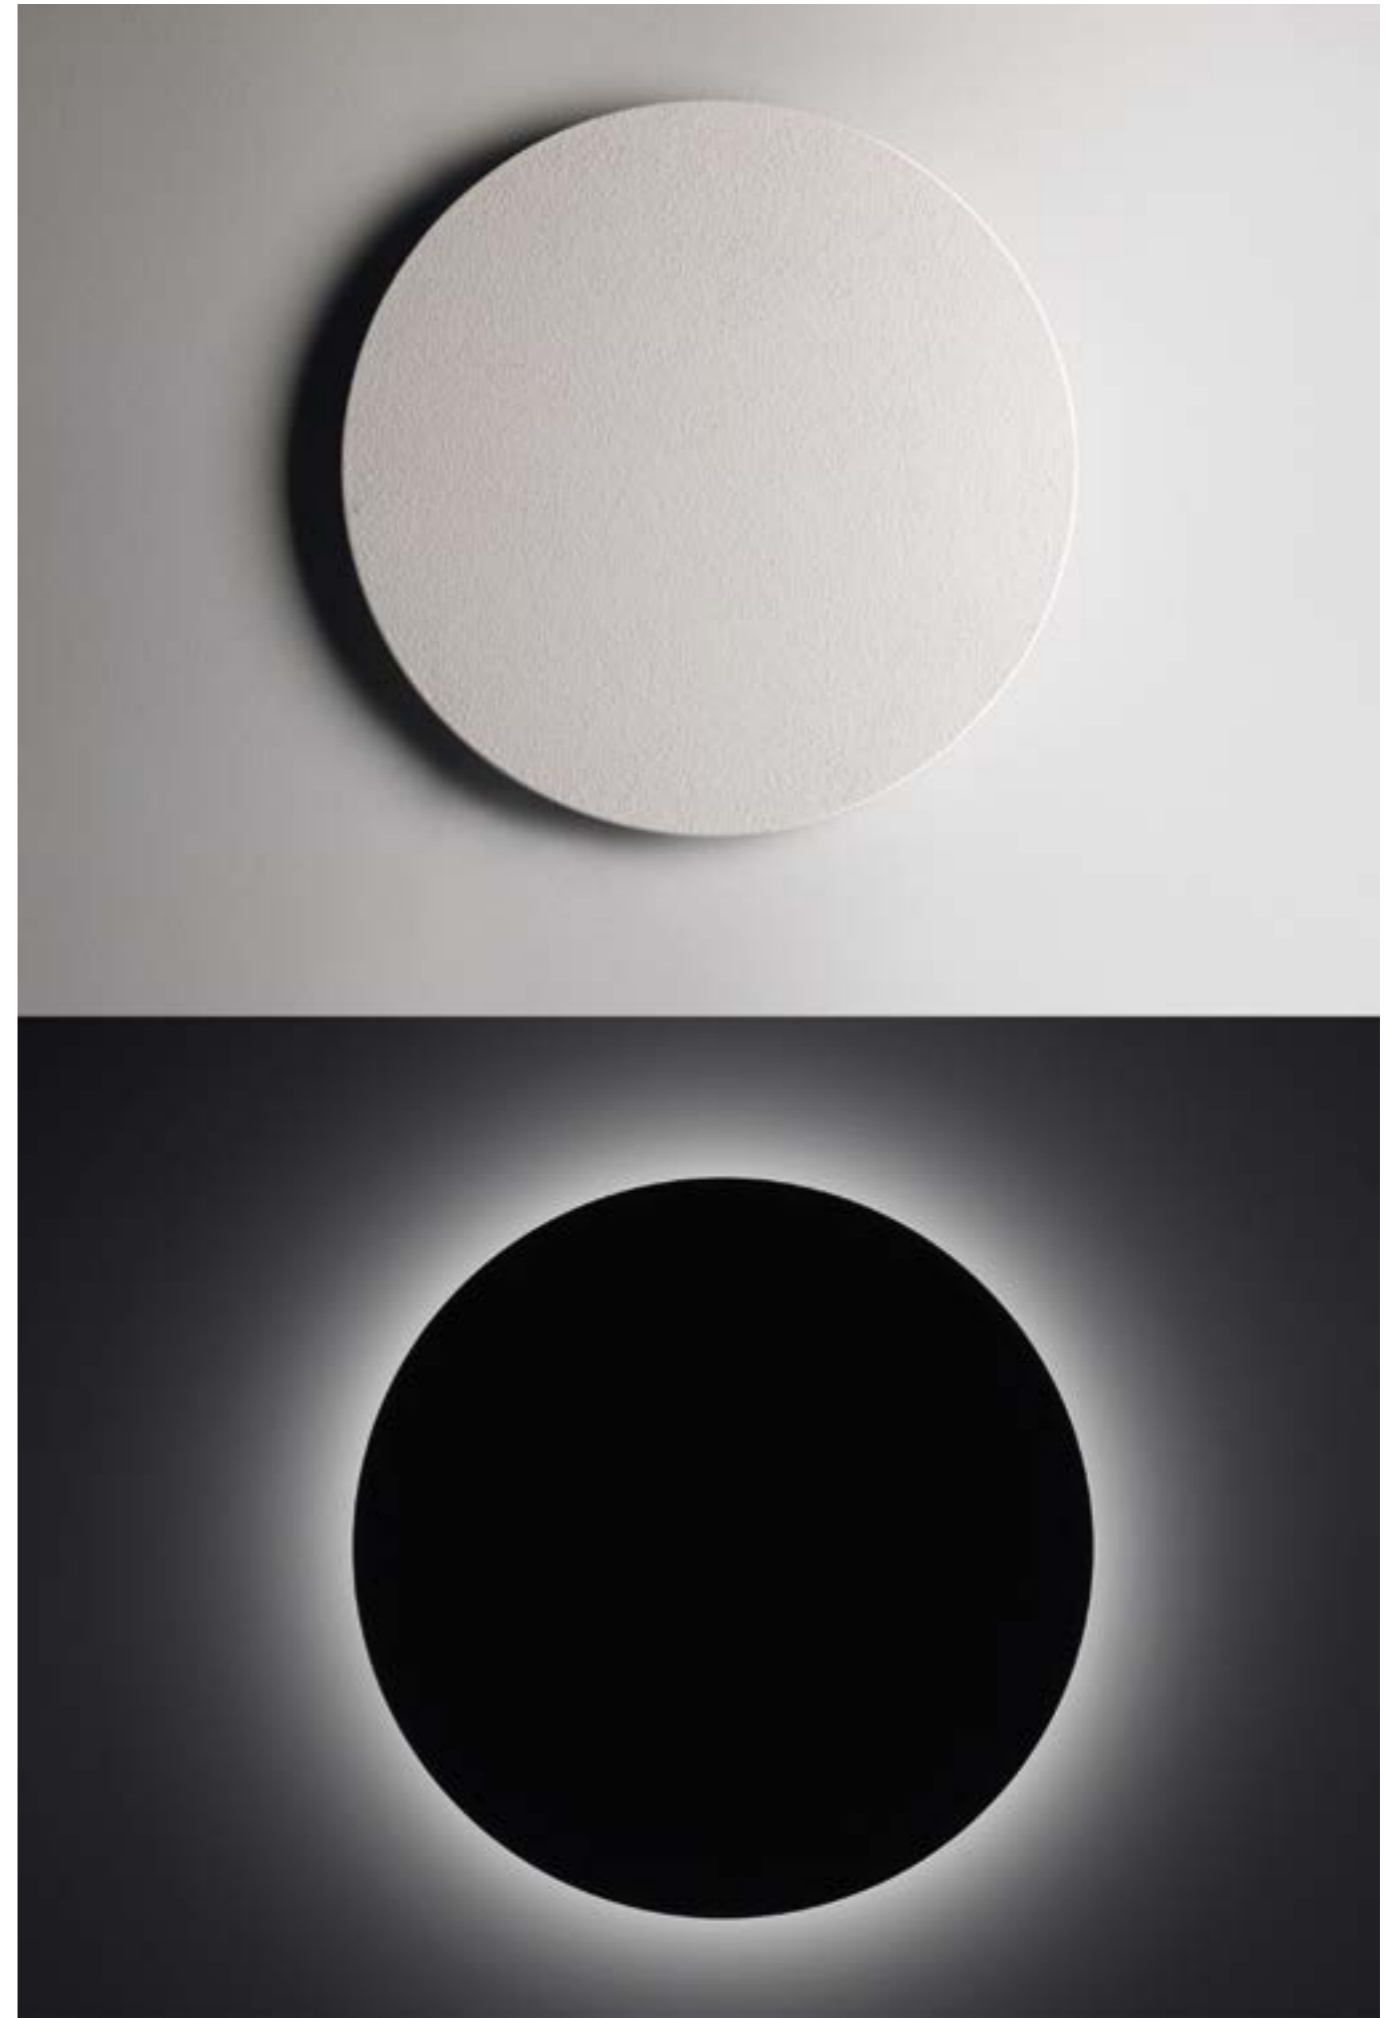

MOONLIGHT

4620 9,00 Kg

.01	White	
.14	Blackboard	
.29	Gold leaf	
.30	Silver Leaf	

/W	4000K	LED 33W	CRI>90	4150lm
/WW	3000K	LED 33W	CRI>90	3700lm
/XW	2700K	LED 33W	CRI>90	3460lm

/DIM 1... 10V dimming

/DALI PUSH, DALI dimming

Wall mount only

Art.4620 can be used in multiple installation as long it is positioned as a starting lamp on the wall

FINISHES CODES

.01 Raw White **.14** Blackboard **.29** Gold Leaf **.30** Silver Leaf
To be painted