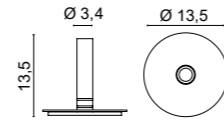

## ACCESSORIES

**7510** Junction element  
 .02 Black

**7521** Aluminium wall base with cover disk  
 .01 White  
 .02 Black  
 .06 Green  
 .33 Stainless Steel AISI 316L  
 .34 Painted corten finishing