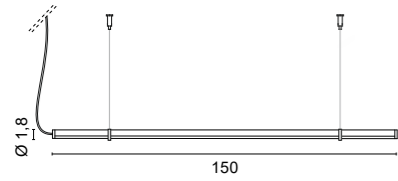

LANCIA SYSTEM

The profile can rotate on its axis of 360 to direct the light

1539 1,10 Kg

- **.01** White ■
- **.02** Black ■
- **.85** Painted silver finishing ■
- **.86** Painted gold finishing ■
- **.87** Painted copper finishing ■
- **.88** Painted bronze finishing ■

- **/W** 4000K LED 27W CRI>90 3390lm
- **/WW** 3000K LED 27W CRI>90 3030lm
- **/XW** 2700K LED 27W CRI>90 2835lm

Suspension fixing kit supplied with the lamp