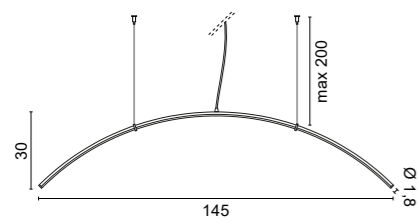

VIRGOLA

1584 0,45 Kg

- **.01** White
- **.02** Black
- **.35** Painted Sand

/W	4000K	LED 24V 27W	3390lm
/WW	3000K	LED 24V 27W	3030lm
/XW	2700K	LED 24V 27W	2835lm

Ceiling roses with drivers are to be ordered separately