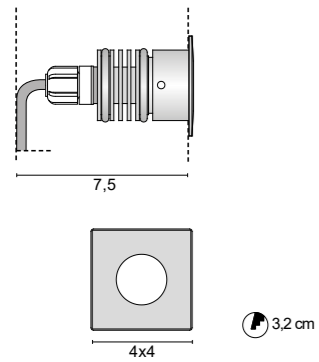

6384.33/ 0,08 Kg

.33 Stainless Steel AISI 316L

/W	4000K	/11	/25	/45	max LED 1,5W 500mA	221lm
/WW	3000K	/11	/25	/45	max LED 1,5W 500mA	210lm
/XW	2700K	/11	/25	/45	max LED 1,5W 500mA	199lm

ETL version available upon request

6394.33/ 0,10 Kg

.33 Stainless Steel AISI 316L

/W	4000K	/11	/25	/45	max LED 1,5W 500mA	221lm
/WW	3000K	/11	/25	/45	max LED 1,5W 500mA	210lm
/XW	2700K	/11	/25	/45	max LED 1,5W 500mA	199lm

ETL version available upon request

ACCESSORIES

Kit
0220

Draining junction +
IP Connector

Box
0216

Plastic box

Spring for
plasterbox Included