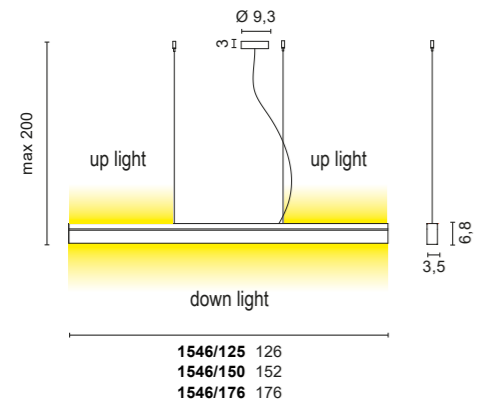

RAIL BIEMISSION UGR

1546

.01 White ■

L 127 cm 1,90 Kg

/125/W	4000K	LED 46W	1883lm (up light) + 3440lm (down light)
/125/WW	3000K	LED 46W	1683lm (up light) + 3000lm (down light)
/125/XW	2700K	LED 46W	1575lm (up light) + 2860lm (down light)

L 152 cm 2,30 Kg

/150/W	4000K	LED 55,5W	2260lm (up light) + 4130lm (down light)
/150/WW	3000K	LED 55,5W	2020lm (up light) + 3600lm (down light)
/150/XW	2700K	LED 55,5W	1890lm (up light) + 3440lm (down light)

L 177 cm 2,70 Kg

/175/W	4000K	LED 68W	3013lm (up light) + 4800lm (down light)
/175/WW	4000K	LED 68W	2693lm (up light) + 4200lm (down light)
/175/XW	2700K	LED 46W	2520lm (up light) + 4000lm (down light)

Dimmable PUSH - 1... 10V - DALI on request

With high efficiency microprismatic diffuser

FINISHES CODES

.01 White