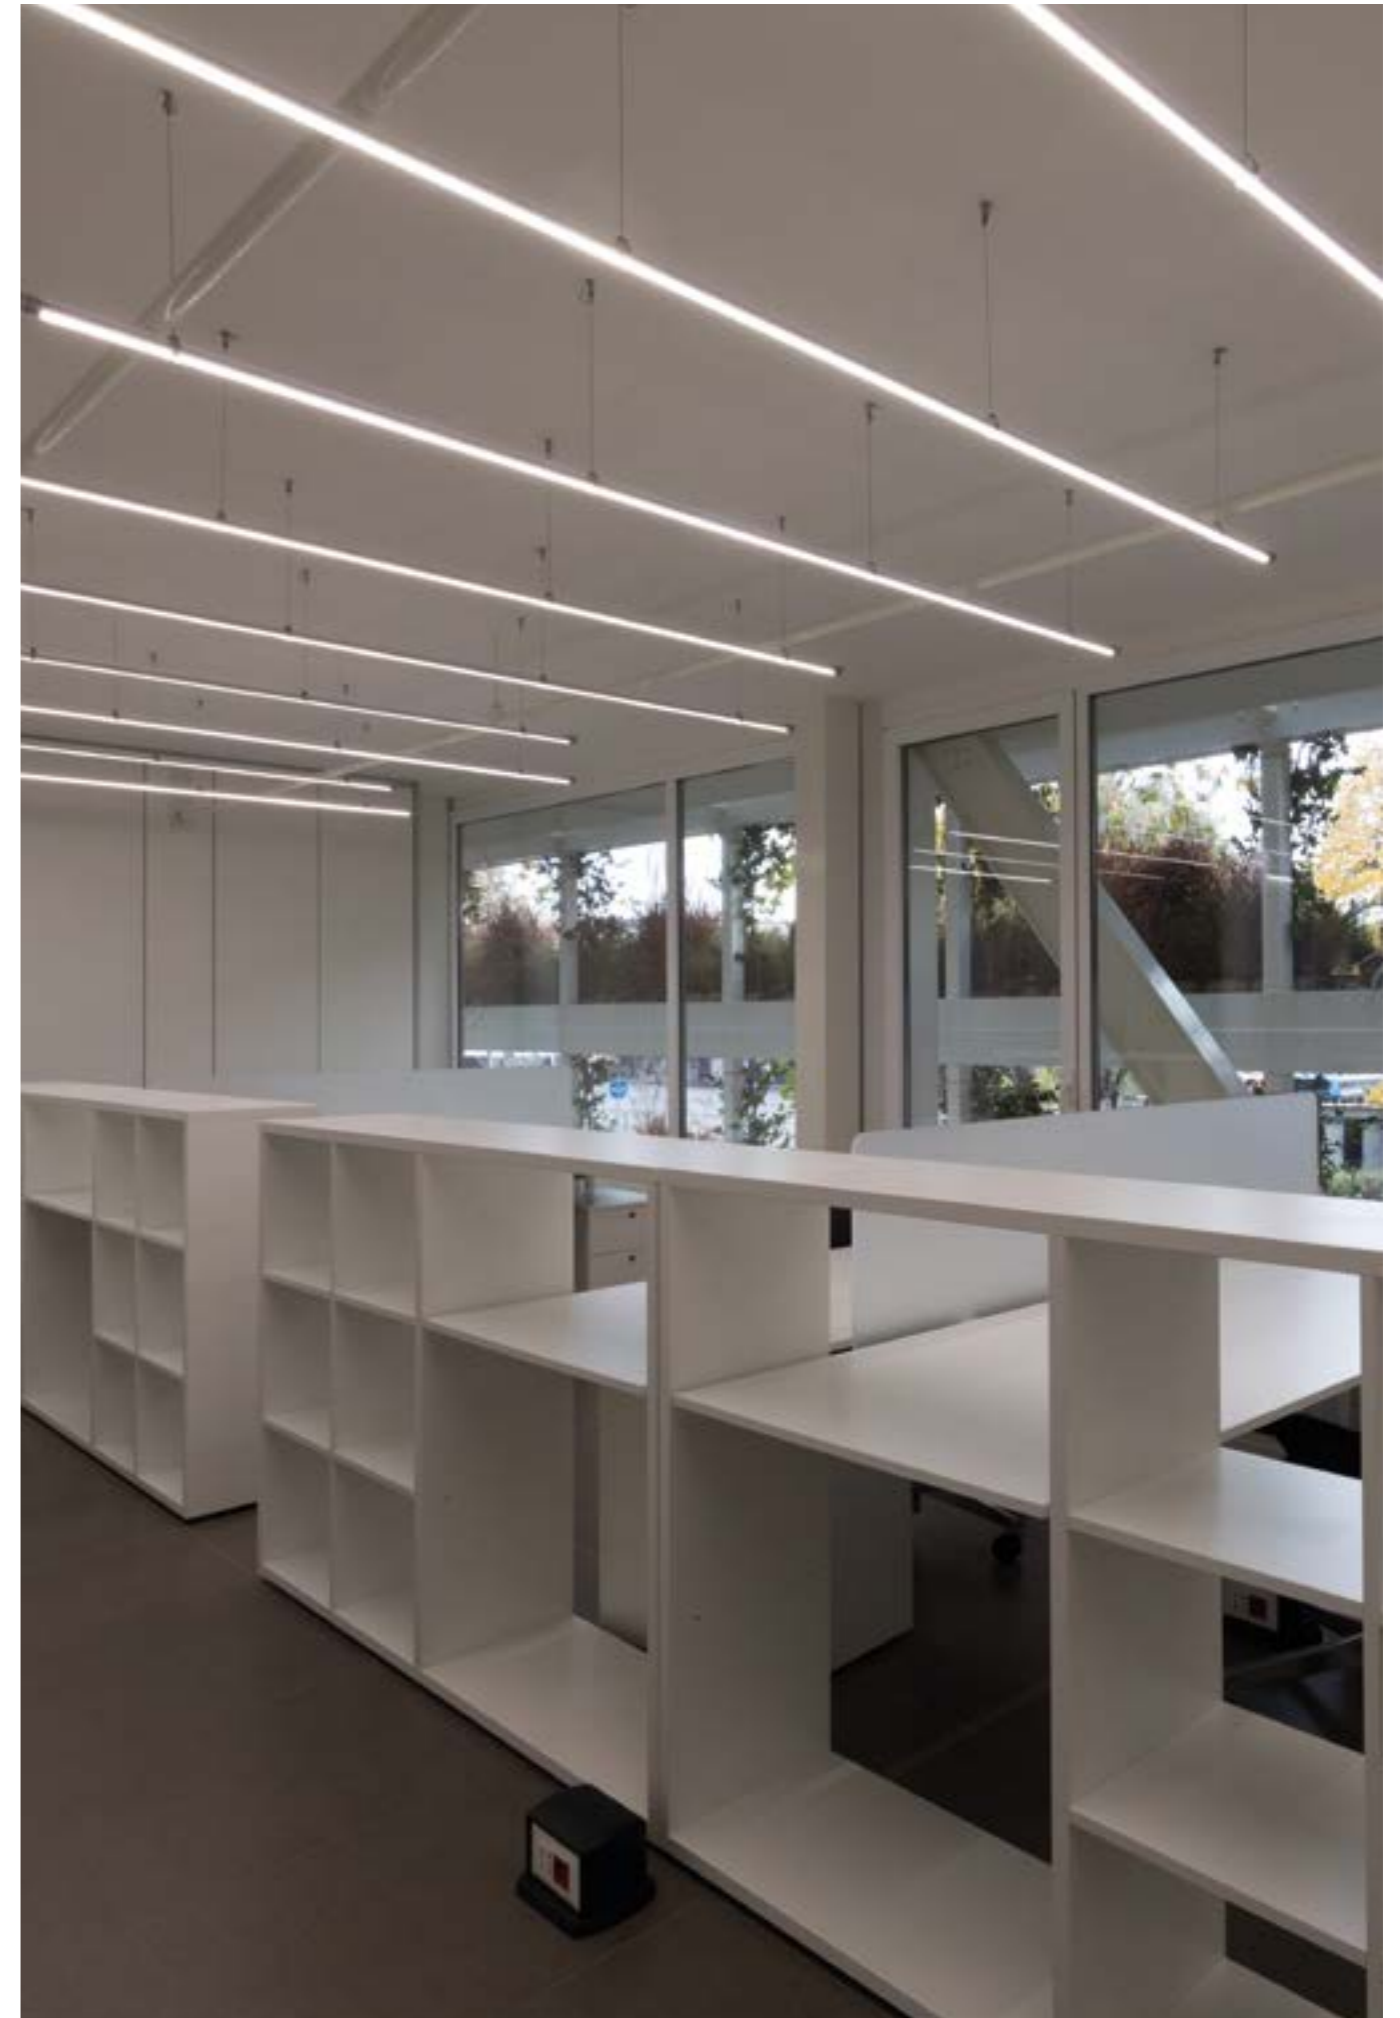

WANDA SYSTEM

1665.33/128/ 1,10 Kg

.33	Stainless Steel AISI 316L			■
/128/W	4000K	LED 18W	2208lm	
/128/WW	3000K	LED 18W	1980lm	
/128/XW	2700K	LED 18W	1872lm	

Suspension fixing kit supplied with the lamp

1665.33/178/ 1,53 Kg

.33	Stainless Steel AISI 316L			■
/178/W	4000K	LED 25,5W	3128lm	
/178/WW	3000K	LED 25,5W	2805lm	
/178/XW	2700K	LED 25,5W	2652lm	

Suspension fixing kit supplied with the lamp

1665.33/158/ 1,36 Kg

.33	Stainless Steel AISI 316L			■
/158/W	4000K	LED 22,5W	2760lm	
/158/WW	3000K	LED 22,5W	2475lm	
/158/XW	2700K	LED 22,5W	2340lm	

Suspension fixing kit supplied with the lamp

1665.33/208/ 1,79 Kg

.33	Stainless Steel AISI 316L			■
/208/W	4000K	LED 30W	3680lm	
/208/WW	3000K	LED 30W	3300lm	
/208/XW	2700K	LED 30W	3120lm	

Suspension fixing kit supplied with the lamp

FINISHES CODES

.33 Stainless Steel
AISI 316L