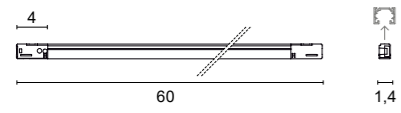

SEGMENTO / SEGMENTO DARK TRACK 48V

6699 0,35 Kg

- .01 White
- .02 Black

/WW	3000K	48V DC 12W	1292lm
/XW	2700K	48V DC 12W	1162lm