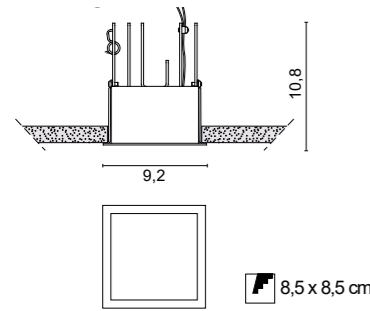

STAR MAXI

6707

0,40 Kg

- .01 White ■
- .02 Black ■
- .25 Satin gold ■
- .32 Nickel mat ■

/W	4000K	/ST	Satin	LED 18,8W 37,5V 500mA	2733lm	2104lm (out)
/WW	3000K	/ST	Satin	LED 18,8W 37,5V 500mA	2655lm	2044lm (out)
/XW	2700K	/ST	Satin	LED 18,8W 37,5V 500mA	2499lm	1924lm (out)

6708

0,50 Kg

- .01 White ■
- .02 Black ■

/W	4000K	/12 /40	LED 18,8W 37,5V 500mA	2733lm	2213lm (out)
/W	4000K	/ST Satin	LED 18,8W 37,5V 500mA	2733lm	2104lm (out)
/WW	3000K	/12 /40	LED 18,8W 37,5V 500mA	2655lm	2150lm (out)
/WW	3000K	/ST Satin	LED 18,8W 37,5V 500mA	2655lm	2044lm (out)
/XW	2700K	/12 /40	LED 18,8W 37,5V 500mA	2499lm	2024lm (out)
/XW	2700K	/ST Satin	LED 18,8W 37,5V 500mA	2499lm	1924lm (out)

FINISHES CODES

6708

- .01 White
- .02 Black
- .02/ST Satin

6707

- .01 White
- .02 Black
- .25 Satin Gold
- .32 Nickel mat

DRIVERS

ON/OFF

Cod.	0147/COB 500mA
6707	1
6708	1

DIMMABLE

0141/DIM PUSH - 1...10V	0141/DALI DIM DALI	0145 DIM	0145/DALI DIM - DALI
6707	1	1	1
6708	1	1	1

Only serial connection

CASAMBI

0145/CASA	
6707	1
6708	1

LED EMERGENCY UNIT

0115/EM INVERTER + BATTERY + LED INDICATOR	
6707	1
6708	1