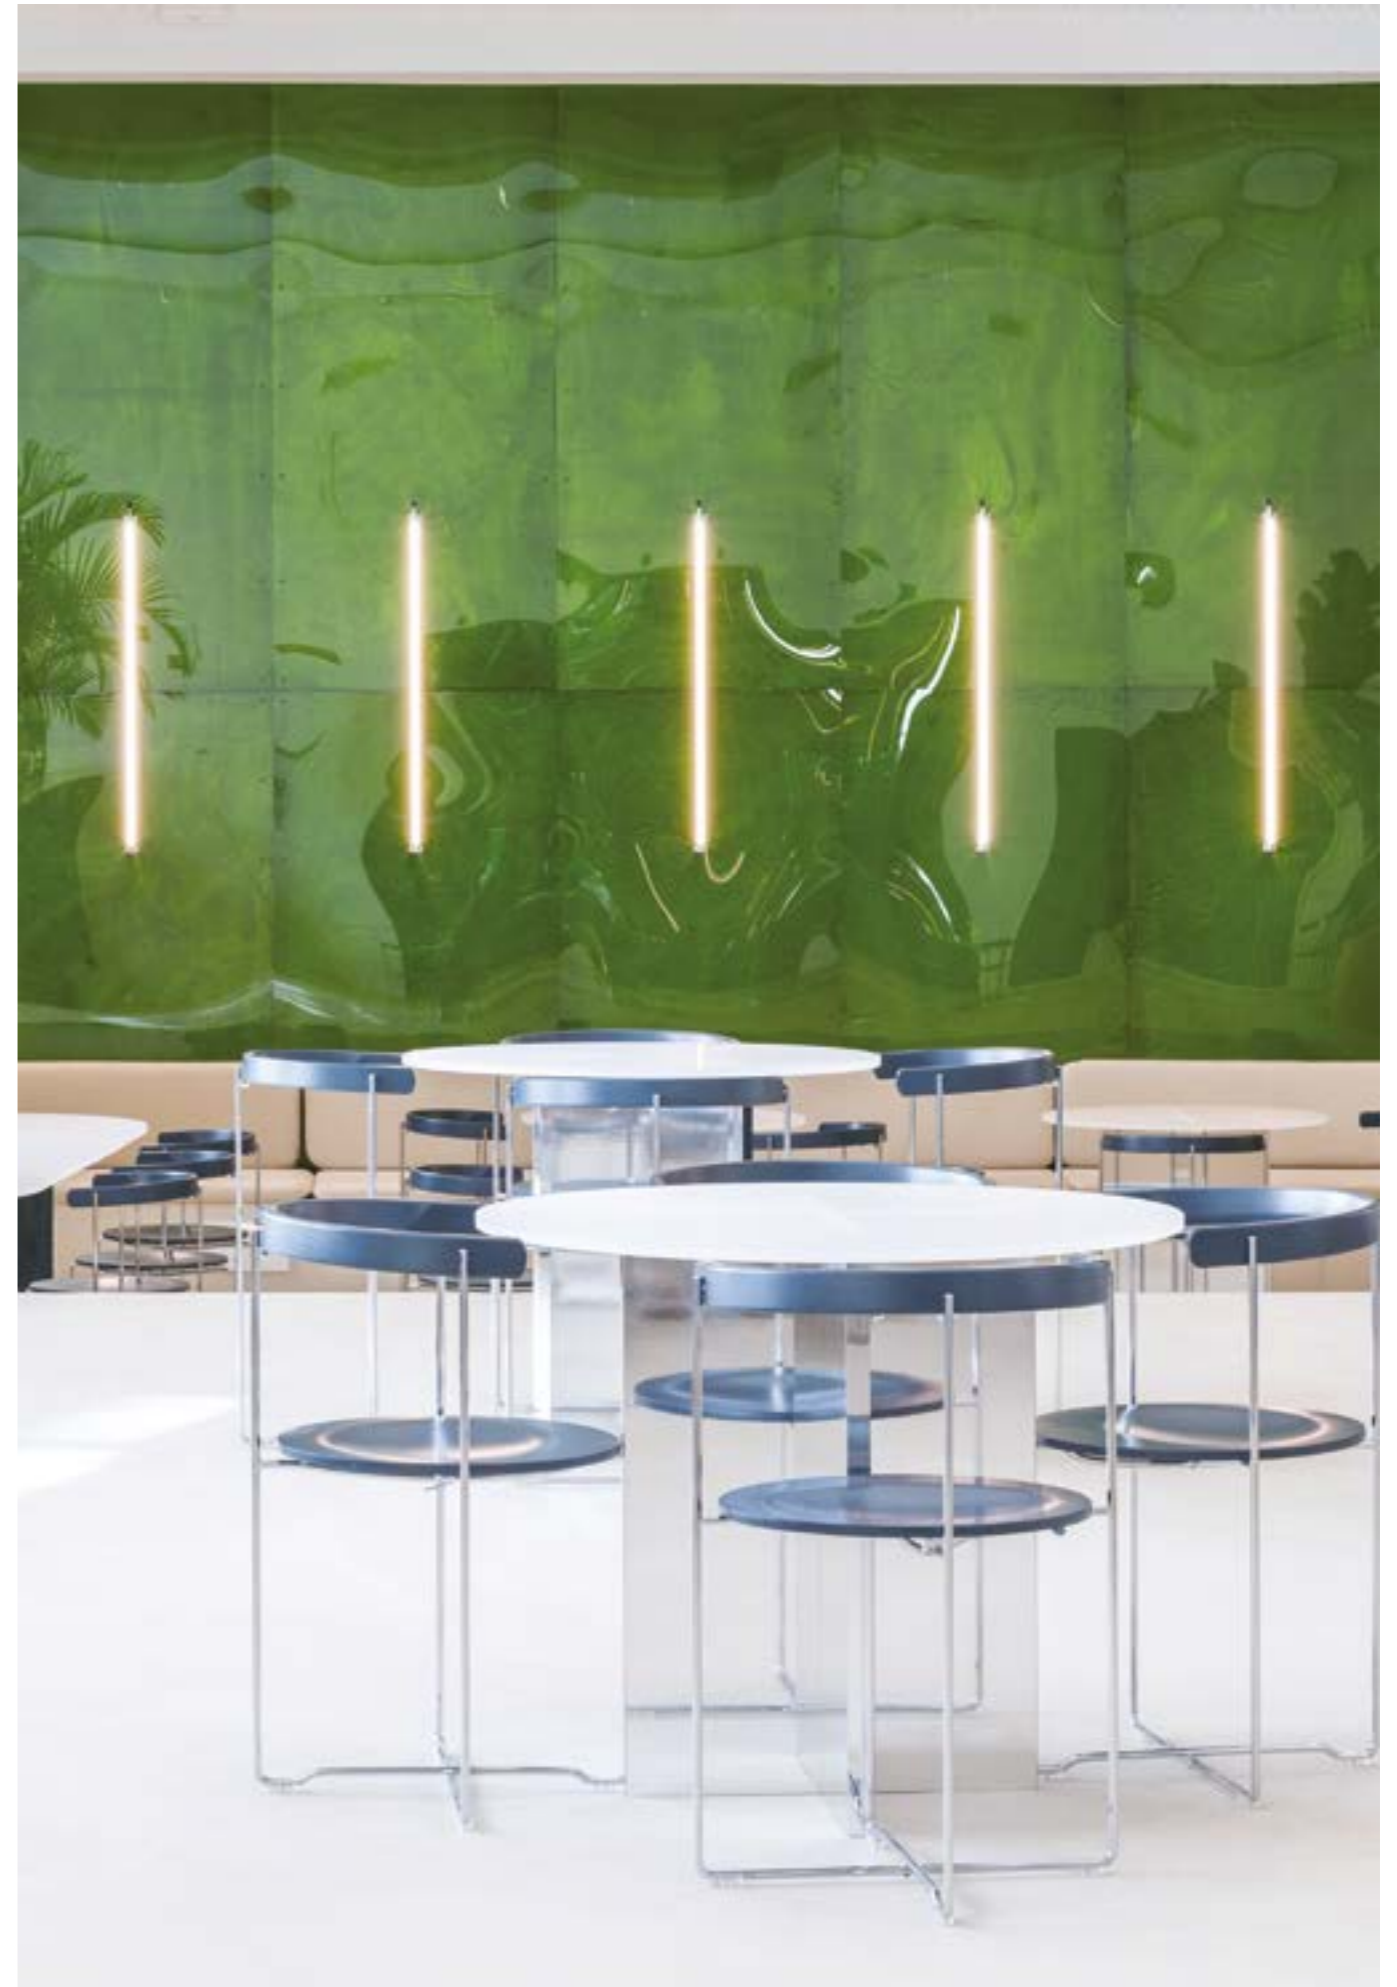

## FINISHES CODES

**.33** Stainless Steel AISI 316L

Cobra studios design, HUGUES DELAUNAY & KENNY DECOMMER