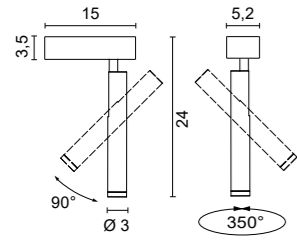

NEWTON SLIM

4610 0,60 Kg

- .01 White
- .02 Black
- .31 Chromed

/W	4000K	/35	/48	/63	LED 8,7W	1223lm
/W	4000K	/ST	Satin		LED 8,7W	1223lm
/WW	3000K	/35	/48	/63	LED 8,7W	1156lm
/WW	3000K	/ST	Satin		LED 8,7W	1156lm
/XW	2700K	/35	/48	/63	LED 8,7W	1106lm
/XW	2700K	/ST	Satin		LED 8,7W	1106lm