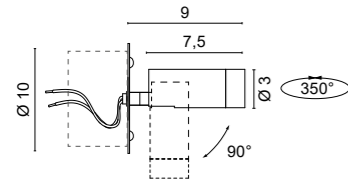

IRIS

4640

0,20 Kg

- .01 White
- .02 Black

/W	4000K	/25 /48 /63	LED 5,9W 17V 350mA	1060lm	880lm (out)
/W	4000K	/ST Satin	LED 5,9W 17V 350mA	1060lm	816lm (out)
/WW	3000K	/25 /48 /63	LED 5,9W 17V 350mA	1030lm	855lm (out)
/WW	3000K	/ST Satin	LED 5,9W 17V 350mA	1030lm	793lm (out)
/XW	2700K	/25 /48 /63	LED 5,9W 17V 350mA	969lm	804lm (out)
/XW	2700K	/ST Satin	LED 5,9W 17V 350mA	969lm	746lm (out)

4642

0,35 Kg

- .01 White
- .02 Black

/W	4000K	/25 /48 /63	LED 11,8W 34V 350mA	2120lm	1760lm (out)
/W	4000K	/ST Satin	LED 11,8W 34V 350mA	2120lm	1632lm (out)
/WW	3000K	/25 /48 /63	LED 11,8W 34V 350mA	2060lm	1710lm (out)
/WW	3000K	/ST Satin	LED 11,8W 34V 350mA	2060lm	1586lm (out)
/XW	2700K	/25 /48 /63	LED 11,8W 34V 350mA	1938lm	1608lm (out)
/XW	2700K	/ST Satin	LED 11,8W 34V 350mA	1938lm	1492lm (out)

The lamp can be installed in masonry with a special formwork or directly on the paneling.
Wall-mounted formwork can contain drivers.
Drivers and housing are to be ordered separately.

ACCESSORIES

Louvers

0267/S

- .01 White
- .02 Black

Wallbox

0279

Wallbox

0280

DRIVERS

ON/OFF

Cod.	0137/LED 350mA	0128 350mA
4640	1	NO
4642	NO	1

Only seial connection

FINISHES CODES

.01 White

.02 Black