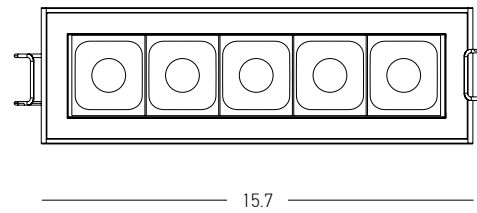

Power 12W
Input 220-240V, 50/60Hz
Color Temperature 3000K
Lumen 757Lm
Cri 90
IP 65
Dimensions L: 15.7cm W: 5cm H: 6.8cm
Cutting Hole 14.2 x 3.5cm
Beam Angle 40°
Non Dimmable ☒
Material Stainless Steel - Aluminium - Tempered Glass
Depth Required JT: 6cm
Driver Included
Color Sandy Black / **Code E332**
Sandy White / **Code E333**