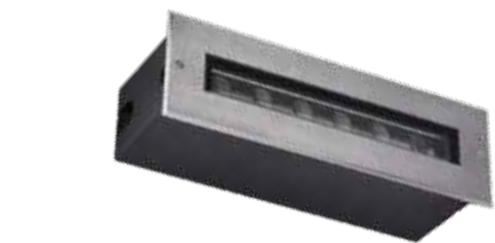

Power 9W
Input 220-240V, 50/60Hz
Color Temperature 3000K
Lumen 720Lm
Cri 80
IP 67
IK 10
Dimensions L: 50cm W: 9.2cm H: 9cm
Beam Angle 45°
Material Aluminium - Stainless Steel - Tempered Glass
Depth Required 11cm
Recessed Mounting Box Included
Special Feature 50cm Cable Available
Driver Included

Color Stainless Steel / **Code E366**

Power 9W
Input 220-240V, 50/60Hz
Color Temperature 3000K
Lumen 720Lm
Cri 80
IP 67
IK 10
Dimensions L: 33cm W: 10.5cm H: 12.5cm
Beam Angle 45°
Material Aluminium - Stainless Steel - Tempered Glass
Depth Required 14.5cm
Recessed Mounting Box Included
Special Feature Externally Adjustable Light on the frame
50cm Cable Available
Driver Included

Color Stainless Steel / **Code E365**