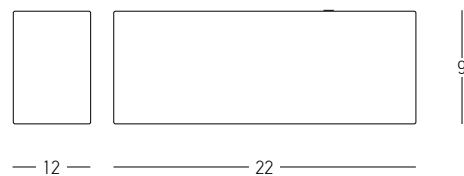

Bulb 1x E27
Power 18W MAX
Input 220-240V, 50/60Hz
IP 44
Dimensions L: 12cm W: 22cm H: 9cm
Material Aluminium - Tempered Glass
Special Feature Up - Down Lighting
Color Graphite / **Code E146**