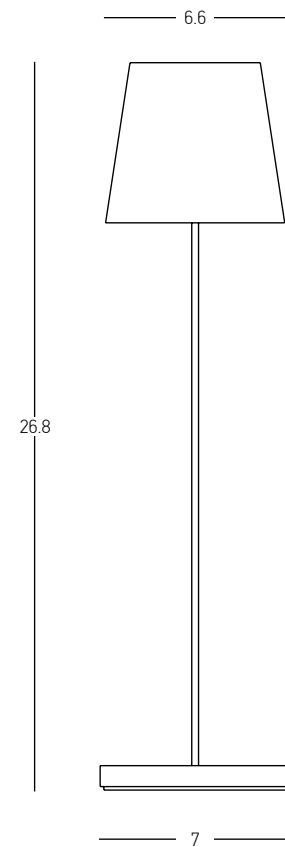

## OUTDOOR LIGHTING

OUTDOOR LIGHTING

OUTDOOR LIGHTING

OUTDOOR LIGHTING

PORTABLE | p.008-019

Power 1.5W  
 Input 220-240V, 50/60Hz  
 Color Temperature 3000K  
 Lumen 125Lm  
 Cri 80  
 IP 54  
 Dimensions Ø: 6.6cm H: 26.8cm  
 3 Steps Dimming 10%, 50%, 100%  
 Material Aluminium - PC Diffuser  
 Special Feature Shade Ø: 6.6cm H: 5.9cm  
 Portable Table Lamp  
 Charging Base with USB Cable Included