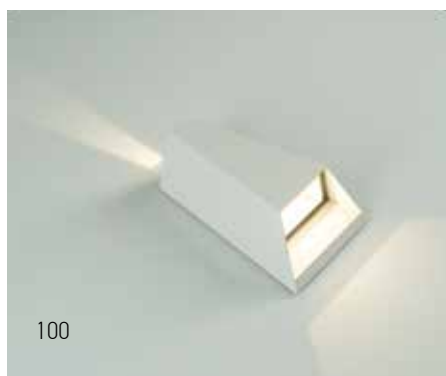

OUTDOOR LIGHTING | WALL

Power 2x 3W
Input 220-240V, 50/60Hz
Color Temperature 3000K
Lumen 480Lm
Cri 80
IP 54
Dimensions L: 6.5cm W: 11cm H: 17.5cm
Material Aluminium - Tempered Glass
Special Feature Up - Down Lighting
Color Graphite / **Code E135**
Color Sandy White / **Code E156**