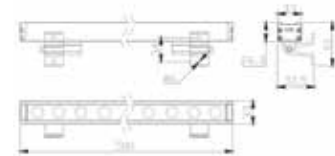

### Connectors Male & Female

Cable 25cm  
 Input 24V  
 IP 66  
 Color Black / Code CNCTR 2

Wall Washers 12W

Code	IP	Kelvin	CRI	Watt	Lumen
E376	66	3000	80	12W	MAX 850
E377	66	4000	80	12W	MAX 870

Power Input 12x1W  
 Input 24V  
 Cri 80  
 IP 66  
 Dimensions L: 50cm W: 3.3cm H: 2.6cm  
 Beam Angle 60° x 10°  
 Material Aluminium  
 Special Feature Honeycomb Included  
 Driver Not Included  
 Connect 12pcs MAX  
 Color Grey