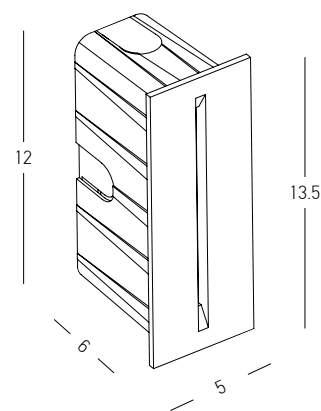

Power 3W
Input 220-240V, 50/60Hz
Color Temperature 3000K
Lumen 92Lm
Cri 90
IP 65
Dimensions L: 6.5cm W: 5cm H: 13.5cm
Material Aluminium - Tempered Glass
Depth Required 6cm
Recessed Mounting Box L: 6cm W: 4.3cm H: 12.6cm (Included)
Color Sandy White / Code **E322**