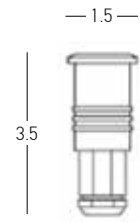

Power 0.2W
Input 24V
Color Temperature 3000K
Lumen 23Lm
Cri 80
IP 68
IK 10
Dimensions Ø: 1.5cm H: 3.5cm
Beam Angle 45°
Material Stainless Steel - Tempered Glass
Depth Required 11: 5cm
Special Feature 50cm Cable Available
Recommended Driver D-20-24 (Not Included)
Color Stainless Steel / **Code E364**