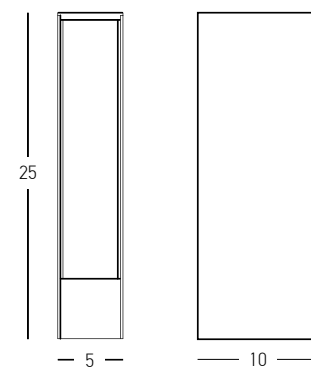

Power 9W
Input 220-240V, 50/60Hz
Color Temperature 3000K
Lumen 720Lm
Cri 80
IP 65
Dimensions L: 5cm W: 10cm H: 25
Material Aluminium - PC Diffuser
Special Feature Double Side Lighting
Color Graphite / **Code E257**