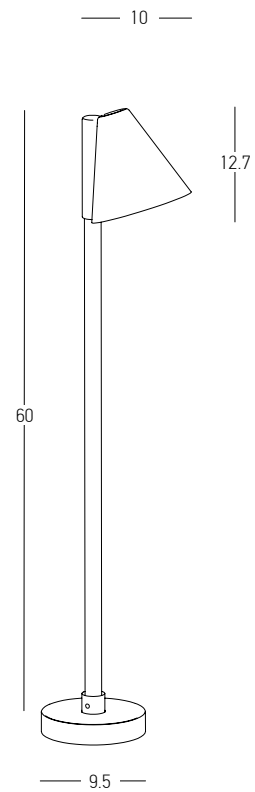

Color Graphite / **Code E282**

**Base for E281 - E282**  
 Dimensions Ø: 9.5cm H: 2cm  
 Material Aluminium

Color Graphite / **Code E282-SP**

Power 6W  
 Input 220-240V, 50/60Hz  
 Color Temperature 3000K  
 Lumen 522Lm  
 Cri 80  
 IP 65  
 Dimensions L: 10cm W: 10cm H: 60cm  
 Base Ø: 9.5cm H: 2cm  
 Beam Angle 40°  
 Material Aluminium - Tempered Glass  
 Special Feature 50cm Cable Available  
 Spike & Base Included  
 Color Graphite / **Code E283**