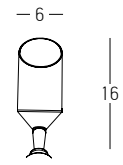

Bulb 1x GU10 LED
Power 7W MAX
Input 220-240V, 50/60Hz
IP 54
Dimensions Ø: 8.6cm L: 15.5cm H: 7.3cm
Material ABS - Tempered Glass
Special Feature 30cm Cable Available
Movable Spot
Spike Included
Color Black / **Code E310**