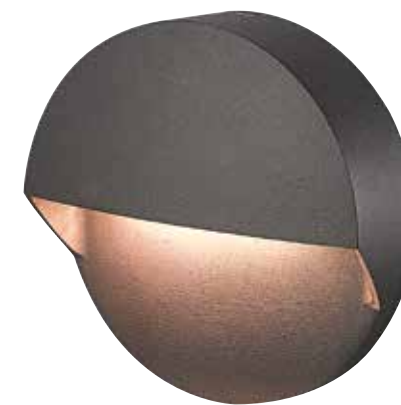

Power 2W
Input 220-240V, 50/60Hz
Color Temperature 3000K
Lumen 190Lm
Cri 80
IP 65
Dimensions Ø: 10.5cm L: 3.7cm
Material Aluminium - PC Diffuser
Color Graphite / **Code E294**