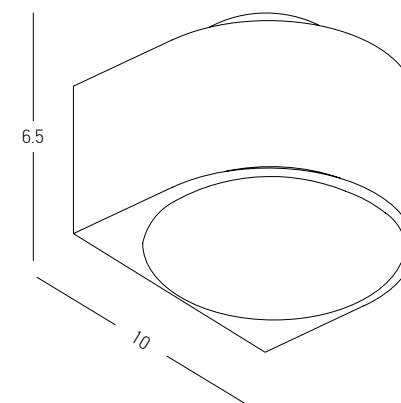

**Wall / Ground Base**  
 Material Aluminium  
 Color Dark Grey / **Code E251**

WALL | p.078-129

Power 10W  
 Input 220-240V, 50/60Hz  
 Color Temperature 3000K  
 Lumen 775Lm  
 Cri 90  
 IP 54  
 Dimensions L: 6.5cm W: 18.3cm H: 3.5cm  
 Material Aluminium - Tempered Glass  
 Special Feature Up - Down Lighting  
 Color Graphite / **Code E315**