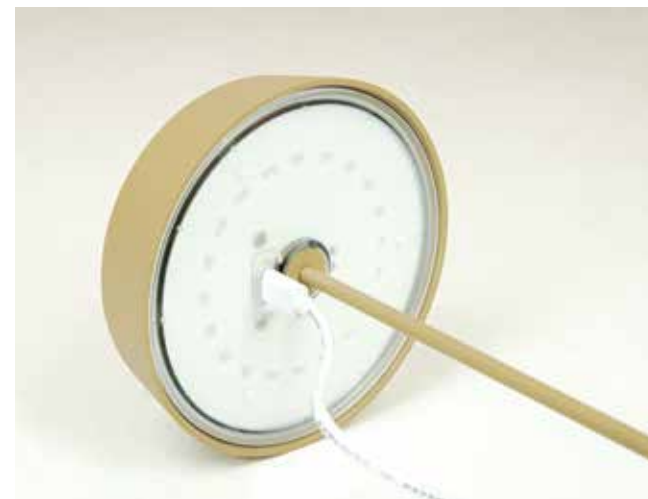

Power 2.2W
Input 220-240V, 50/60Hz
Color Temperature 3000K
Lumen 210Lm
Cri 80
IP 54
Dimensions Ø: 12cm H: 30cm
3 Steps Dimming 10%, 50%, 100%
Material Aluminium - PC Diffuser
Special Feature Shade Ø: 12cm H: 5cm
Portable Table Lamp
USB Cable & Adaptor Included

Color Sandy Black / **Code E289**
Color Sandy White / **Code E290**
Color Gold Matt / **Code E291**

☀ Touch Dimming ☀