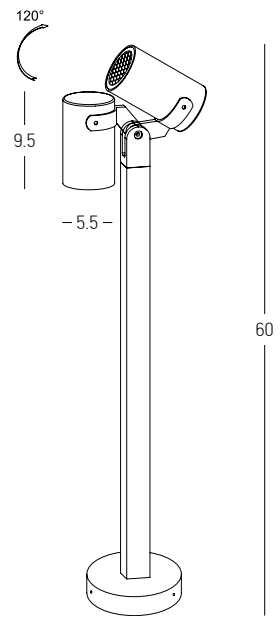

Power 13W  
 Input 220-240V, 50/60Hz  
 Color Temperature 3000K  
 Lumen 1035Lm  
 Cri 80  
 IP 65  
 Dimensions L: 19.5cm W: 14cm H: 50cm  
 Beam Angle 120°  
 Material Aluminium - PC Diffuser  
 Color Graphite / **Code E357**

Power 7W  
 Input 220-240V, 50/60Hz  
 Color Temperature 3000K  
 Lumen 658Lm  
 Cri 80  
 IP 67  
 Dimensions L: 11cm W: 11cm H: 60cm  
 Beam Angle 120°  
 Material Aluminium - Clear Glass  
 Color Graphite / **Code E367**

Bulb 1x GU10  
 Power 15W MAX  
 Input 220-240V, 50/60Hz  
 IP 54  
 Dimensions L: 11.5cm W: 5.5cm H: 60cm  
 Base Ø: 11.5cm H: 3cm  
 Spot Dimensions Ø: 5.5cm L: 9.5cm  
 Material Aluminium - Tempered Glass  
 Special Feature Movable Spot  
 Honeycomb Included  
 Color Graphite / **Code E325**