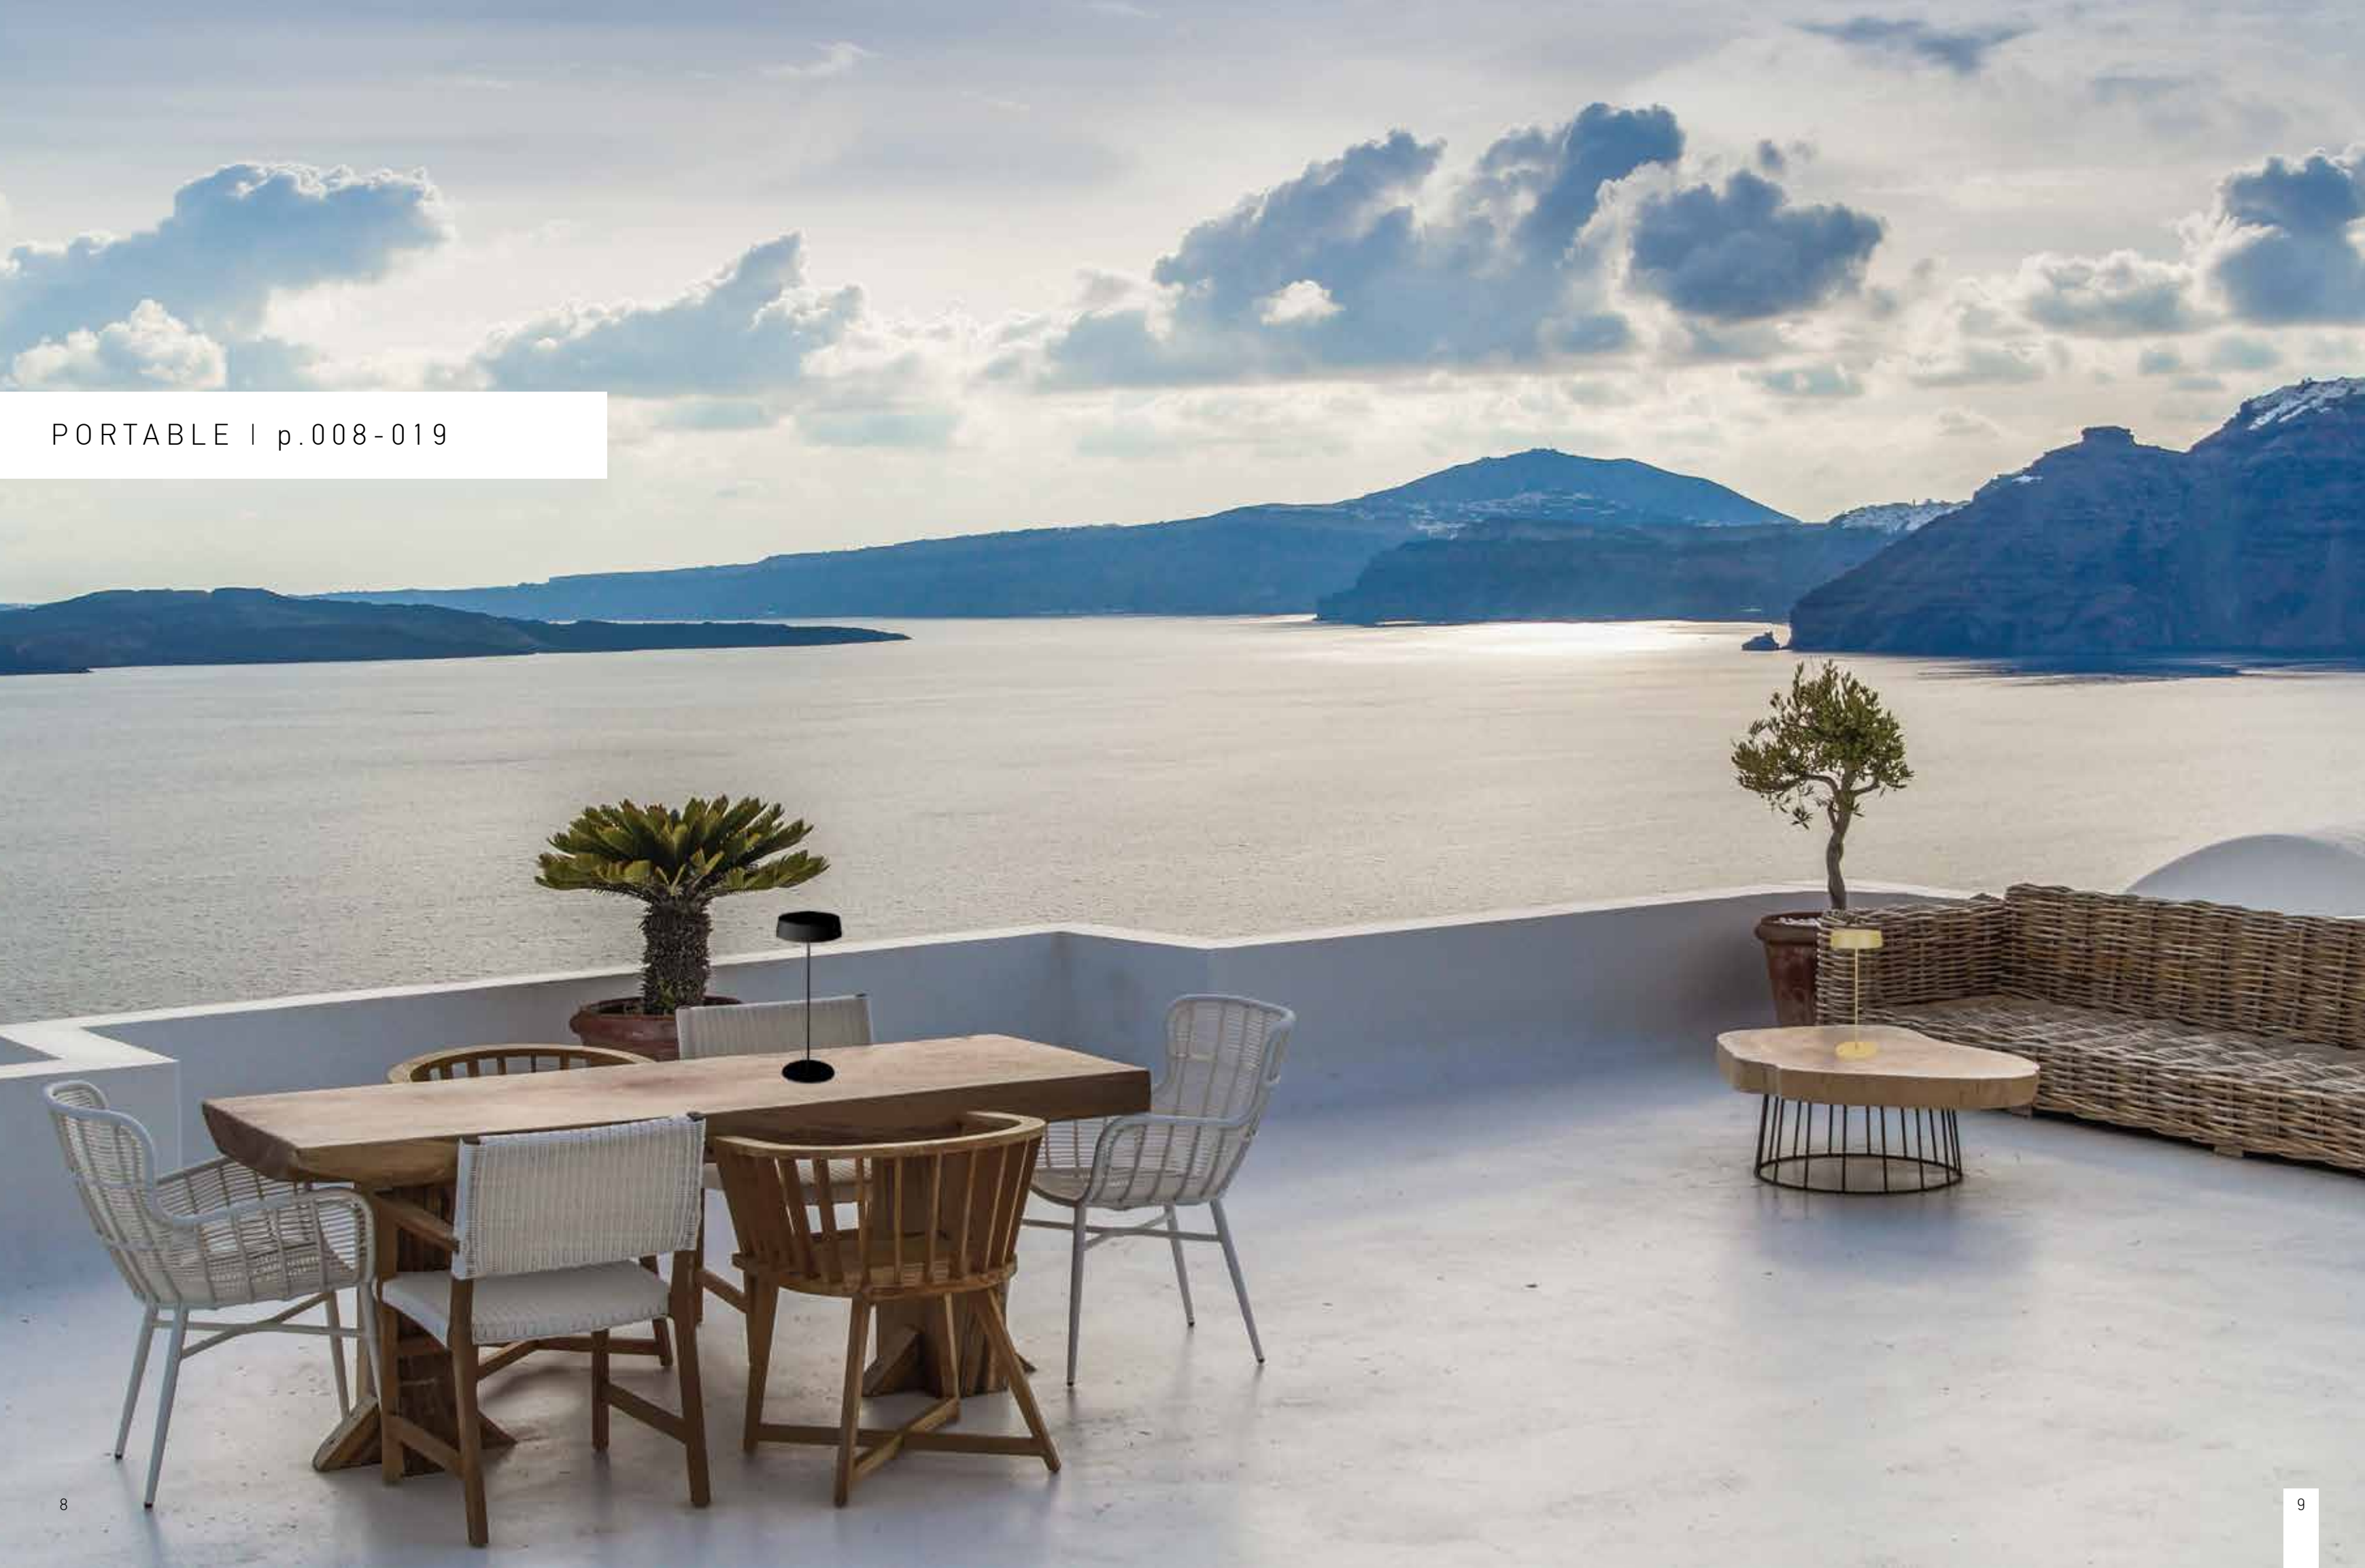

## OUTDOOR LIGHTING

OUTDOOR LIGHTING

OUTDOOR LIGHTING

OUTDOOR LIGHTING

PORTABLE | p.008-019

Power 1.5W  
 Input 220-240V, 50/60Hz  
 Color Temperature 3000K  
 Lumen 125Lm  
 Cri 80  
 IP 54  
 Dimensions Ø: 6.6cm H: 26.8cm  
 3 Steps Dimming 10%, 50%, 100%  
 Material Aluminium - PC Diffuser  
 Special Feature Shade Ø: 6.6cm H: 5.9cm  
 Portable Table Lamp  
 Charging Base with USB Cable Included