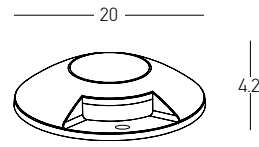

Power 2x 6W
Input 220-240V, 50/60Hz
Color Temperature 3000K
Lumen 600Lm
Cri 80
IP 67
IK 10
Dimensions Ø: 20cm H: 4.2cm
Material Aluminium
Special Feature Surface Ground
Driver Included
Color Grey / **Code Z69058-B**