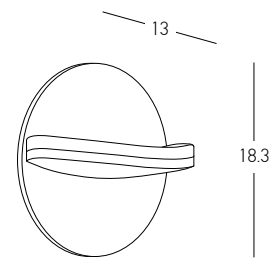

Power 16W
Input 220-240V, 50/60Hz
Color Temperature 3000K
Lumen 1106Lm
Cri 80
IP 65
Dimensions Ø: 18.3cm L: 13cm
Material Aluminium - Opal PC Diffuser
Special Feature Movable Light
Color Dark Brown / **Code E267**