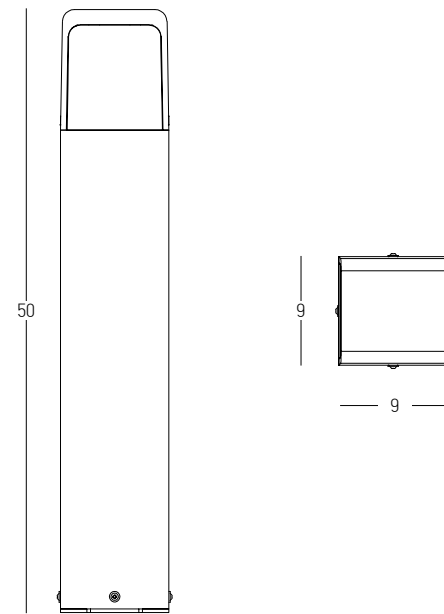

Power 13W
Input 220-240V, 50/60Hz
Color Temperature 3000K
Lumen 767Lm
Cri 80
IP 65
Dimensions L: 10cm W: 9cm H: 9cm
Material Aluminium
Special Feature Up - Down Lighting
Color Graphite / Code E352

Power 13W
Input 220-240V, 50/60Hz
Color Temperature 3000K
Lumen 767Lm
Cri 80
IP 65
Dimensions L: 9cm W: 9cm H: 50cm
Material Aluminium
Special Feature Double Sided Lighting
Color Graphite / Code E351