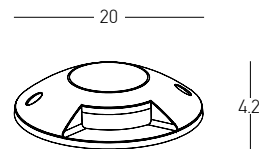

Power 0.2W
Input 24V
Color Temperature 3000K
Lumen 23Lm
Cri 80
IP 68
IK 10
Dimensions Ø: 1.5cm H: 3.5cm
Beam Angle 45°
Material Stainless Steel - Tempered Glass
Depth Required 11: 5cm
Special Feature 50cm Cable Available
Recommended Driver D-20-24 (Not Included)
Color Stainless Steel / **Code E364**

Power 2x 6W
Input 220-240V, 50/60Hz
Color Temperature 3000K
Lumen 600Lm
Cri 80
IP 67
IK 10
Dimensions Ø: 20cm H: 4.2cm
Material Aluminium
Special Feature Surface Ground
Driver Included
Color Grey / **Code Z69058-B**

Power 6W
Input 220-240V, 50/60Hz
Color Temperature 3000K
Lumen 300Lm
Cri 80
IP 67
IK 10
Dimensions Ø: 20cm H: 4.2cm
Material Aluminium
Special Feature Surface Ground
Driver Included
Color Grey / **Code Z69058-A**