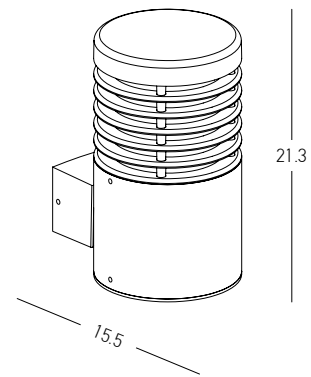

Power 10W
Input 220-240V, 50/60Hz
Color Temperature 3000K
Lumen 919Lm
Cri 80
IP 65
Dimensions Ø: 12cm L: 15.5cm H: 21.3cm
Material Aluminium - PC Diffuser
Color Graphite / **Code E344**