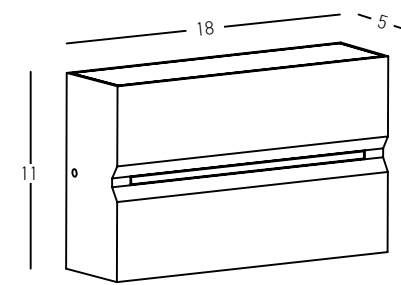

Power 11W
Input 220-240V, 50/60Hz
Color Temperature 3000K
Lumen 900Lm
Cri 80
IP 54
Dimensions L: 10cm W: 16cm H: 7.7cm
Material Aluminium - PC Diffuser
Special Feature Up - Down Lighting
Color Graphite / **Code E274**

Power 15W
Input 220-240V, 50/60Hz
Color Temperature 3000K
Lumen 796Lm
Cri 80
IP 54
Dimensions L: 5cm W: 18cm H: 11cm
Beam Angle 30°
Material Aluminium - Tempered Glass - PC Diffuser
Special Feature Up - Down Lighting
12x SMD LED
Color Graphite / **Code E272**