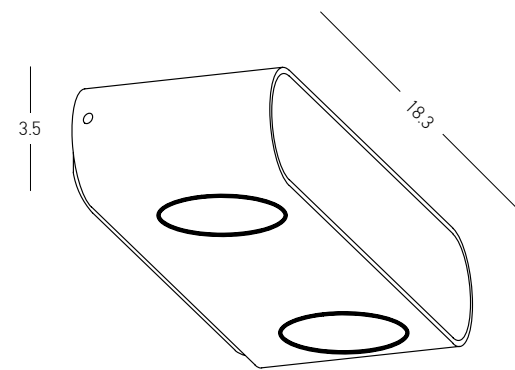

Power 10W
Input 220-240V, 50/60Hz
Color Temperature 3000K
Lumen 775Lm
Cri 90
IP 54
Dimensions L: 6.5cm W: 18.3cm H: 3.5cm
Material Aluminium - Tempered Glass
Special Feature Up - Down Lighting
Color Graphite / **Code E315**