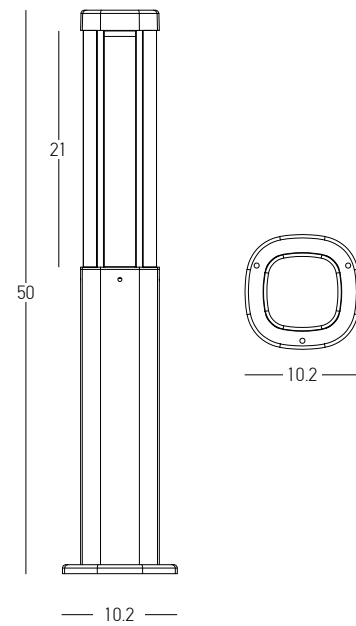

Power 7W
Input 220-240V, 50/60Hz
Color Temperature 3000K
Lumen 658Lm
Cri 80
IP 67
Dimensions L: 11cm W: 11cm H: 60cm
Beam Angle 120°
Material Aluminium - Clear Glass
Color Graphite / **Code E367**

Power 7W
Input 220-240V, 50/60Hz
Color Temperature 3000K
Lumen 533Lm
Cri 80
IP 54
Dimensions L: 10.2cm W: 10.2cm H: 50cm
Beam Angle 120°
Material Aluminium - PC Diffuser
Color Graphite / **Code E355**