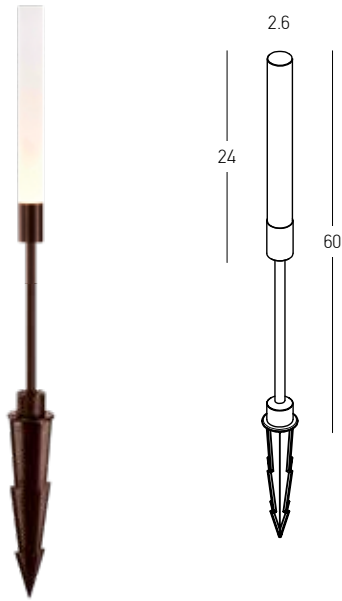

Power 3W
Input 24V
Color Temperature 3000K
Lumen 180Lm
Cri 80
IP 65
Dimensions Ø: 2.6cm H: 60cm
Base Ø: 10cm H: 2cm
Material Aluminium - Acrylic
Special Feature 30cm Cable Available
Spike & Base Included
Recommended Driver D-20-24 (Not Included)
In Parallel Connection 1-6 pcs

Color Dark Brown / **Code E372**