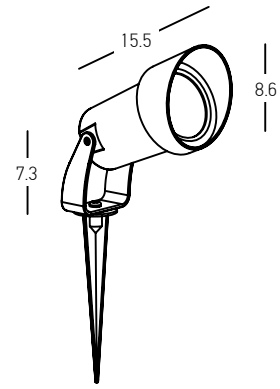

Bulb 1x GU10 LED  
 Power 7W MAX  
 Input 220-240V, 50/60Hz  
 IP 54  
 Dimensions Ø: 8.6cm L: 15.5cm H: 7.3cm  
 Material ABS - Tempered Glass  
 Special Feature 30cm Cable Available  
 Movable Spot  
 Spike Included  
 Color Black / **Code E310**