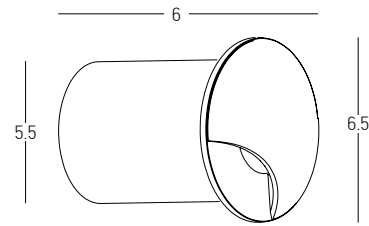

Power 3W
Input 220-240V, 50/60Hz
Color Temperature 3000K
Lumen 230Lm
Cri 90
IP 65
Dimensions Ø: 6.5cm L: 6cm
Material Aluminium - PC Diffuser
Depth Required 6cm
Recessed Mounting Box Ø: 5.5cm L: 6cm (Included)
Color Sandy Black / **Code E300**