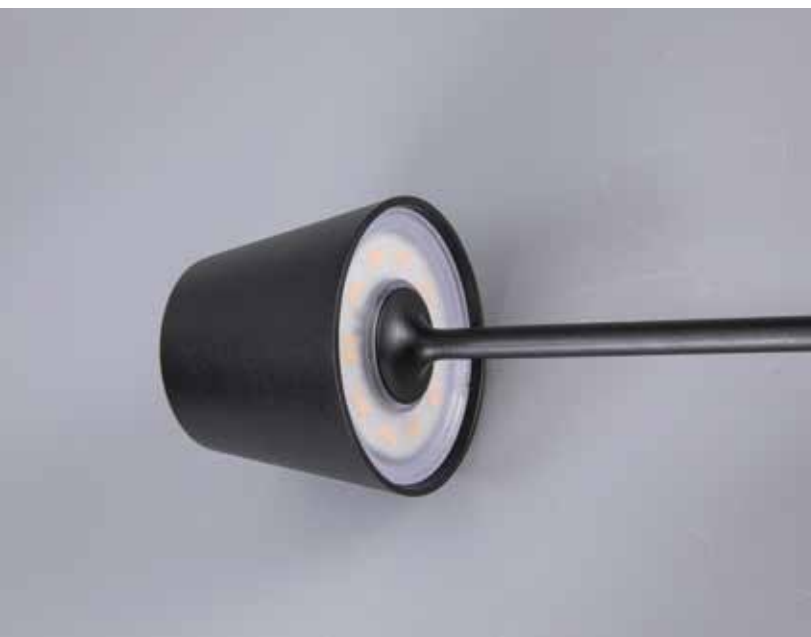

Power 1.5W
Input 220-240V, 50/60Hz
Color Temperature 3000K
Lumen 125Lm
Cri 80
IP 54
Dimensions Ø: 6.6cm H: 26.8cm
3 Steps Dimming 10%, 50%, 100%
Material Aluminium - PC Diffuser
Special Feature Shade Ø: 6.6cm H: 5.9cm
Portable Table Lamp
Charging Base with USB Cable Included

Color Black / **Code E369**
Color Brick / **Code E370**
Color Sand / **Code E371**