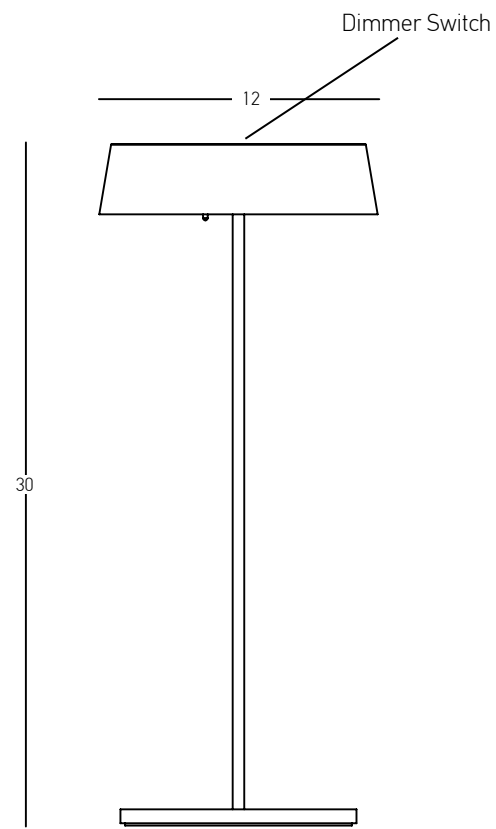

Power 2W  
 Input 220-240V, 50/60Hz  
 Color Temperature 3000K  
 Lumen 168Lm  
 Cri 80  
 IP 44  
 Dimensions Ø: 5.5cm H: 26.5cm  
 3 Steps Dimming 10%, 50%, 100%  
 Material Aluminium - PC Diffuser  
 Special Feature Portable Table Lamp  
 Charging Base with USB Cable Included

Color White / **Code E398**  
 Color Black / **Code E399**  
 Color Green / **Code E400**

Power 2W  
 Input 220-240V, 50/60Hz  
 Color Temperature 3000K  
 Lumen 142Lm  
 Cri 80  
 IP 44  
 Dimensions Ø: 11.8cm H: 10cm  
 Shade Ø: 11.8cm H: 2cm  
 3 Steps Dimming 10%, 50%, 100%  
 Material Plastic  
 Special Feature Portable Table Lamp  
 USB Cable Included

Color White / **Code E401**  
 Color Black / **Code E402**

Power 2.2W  
 Input 220-240V, 50/60Hz  
 Color Temperature 3000K  
 Lumen 210Lm  
 Cri 80  
 IP 54  
 Dimensions Ø: 12cm H: 30cm  
 3 Steps Dimming 10%, 50%, 100%  
 Material Aluminium - PC Diffuser  
 Special Feature Shade Ø: 12cm H: 5cm  
 Portable Table Lamp  
 USB Cable & Adaptor Included