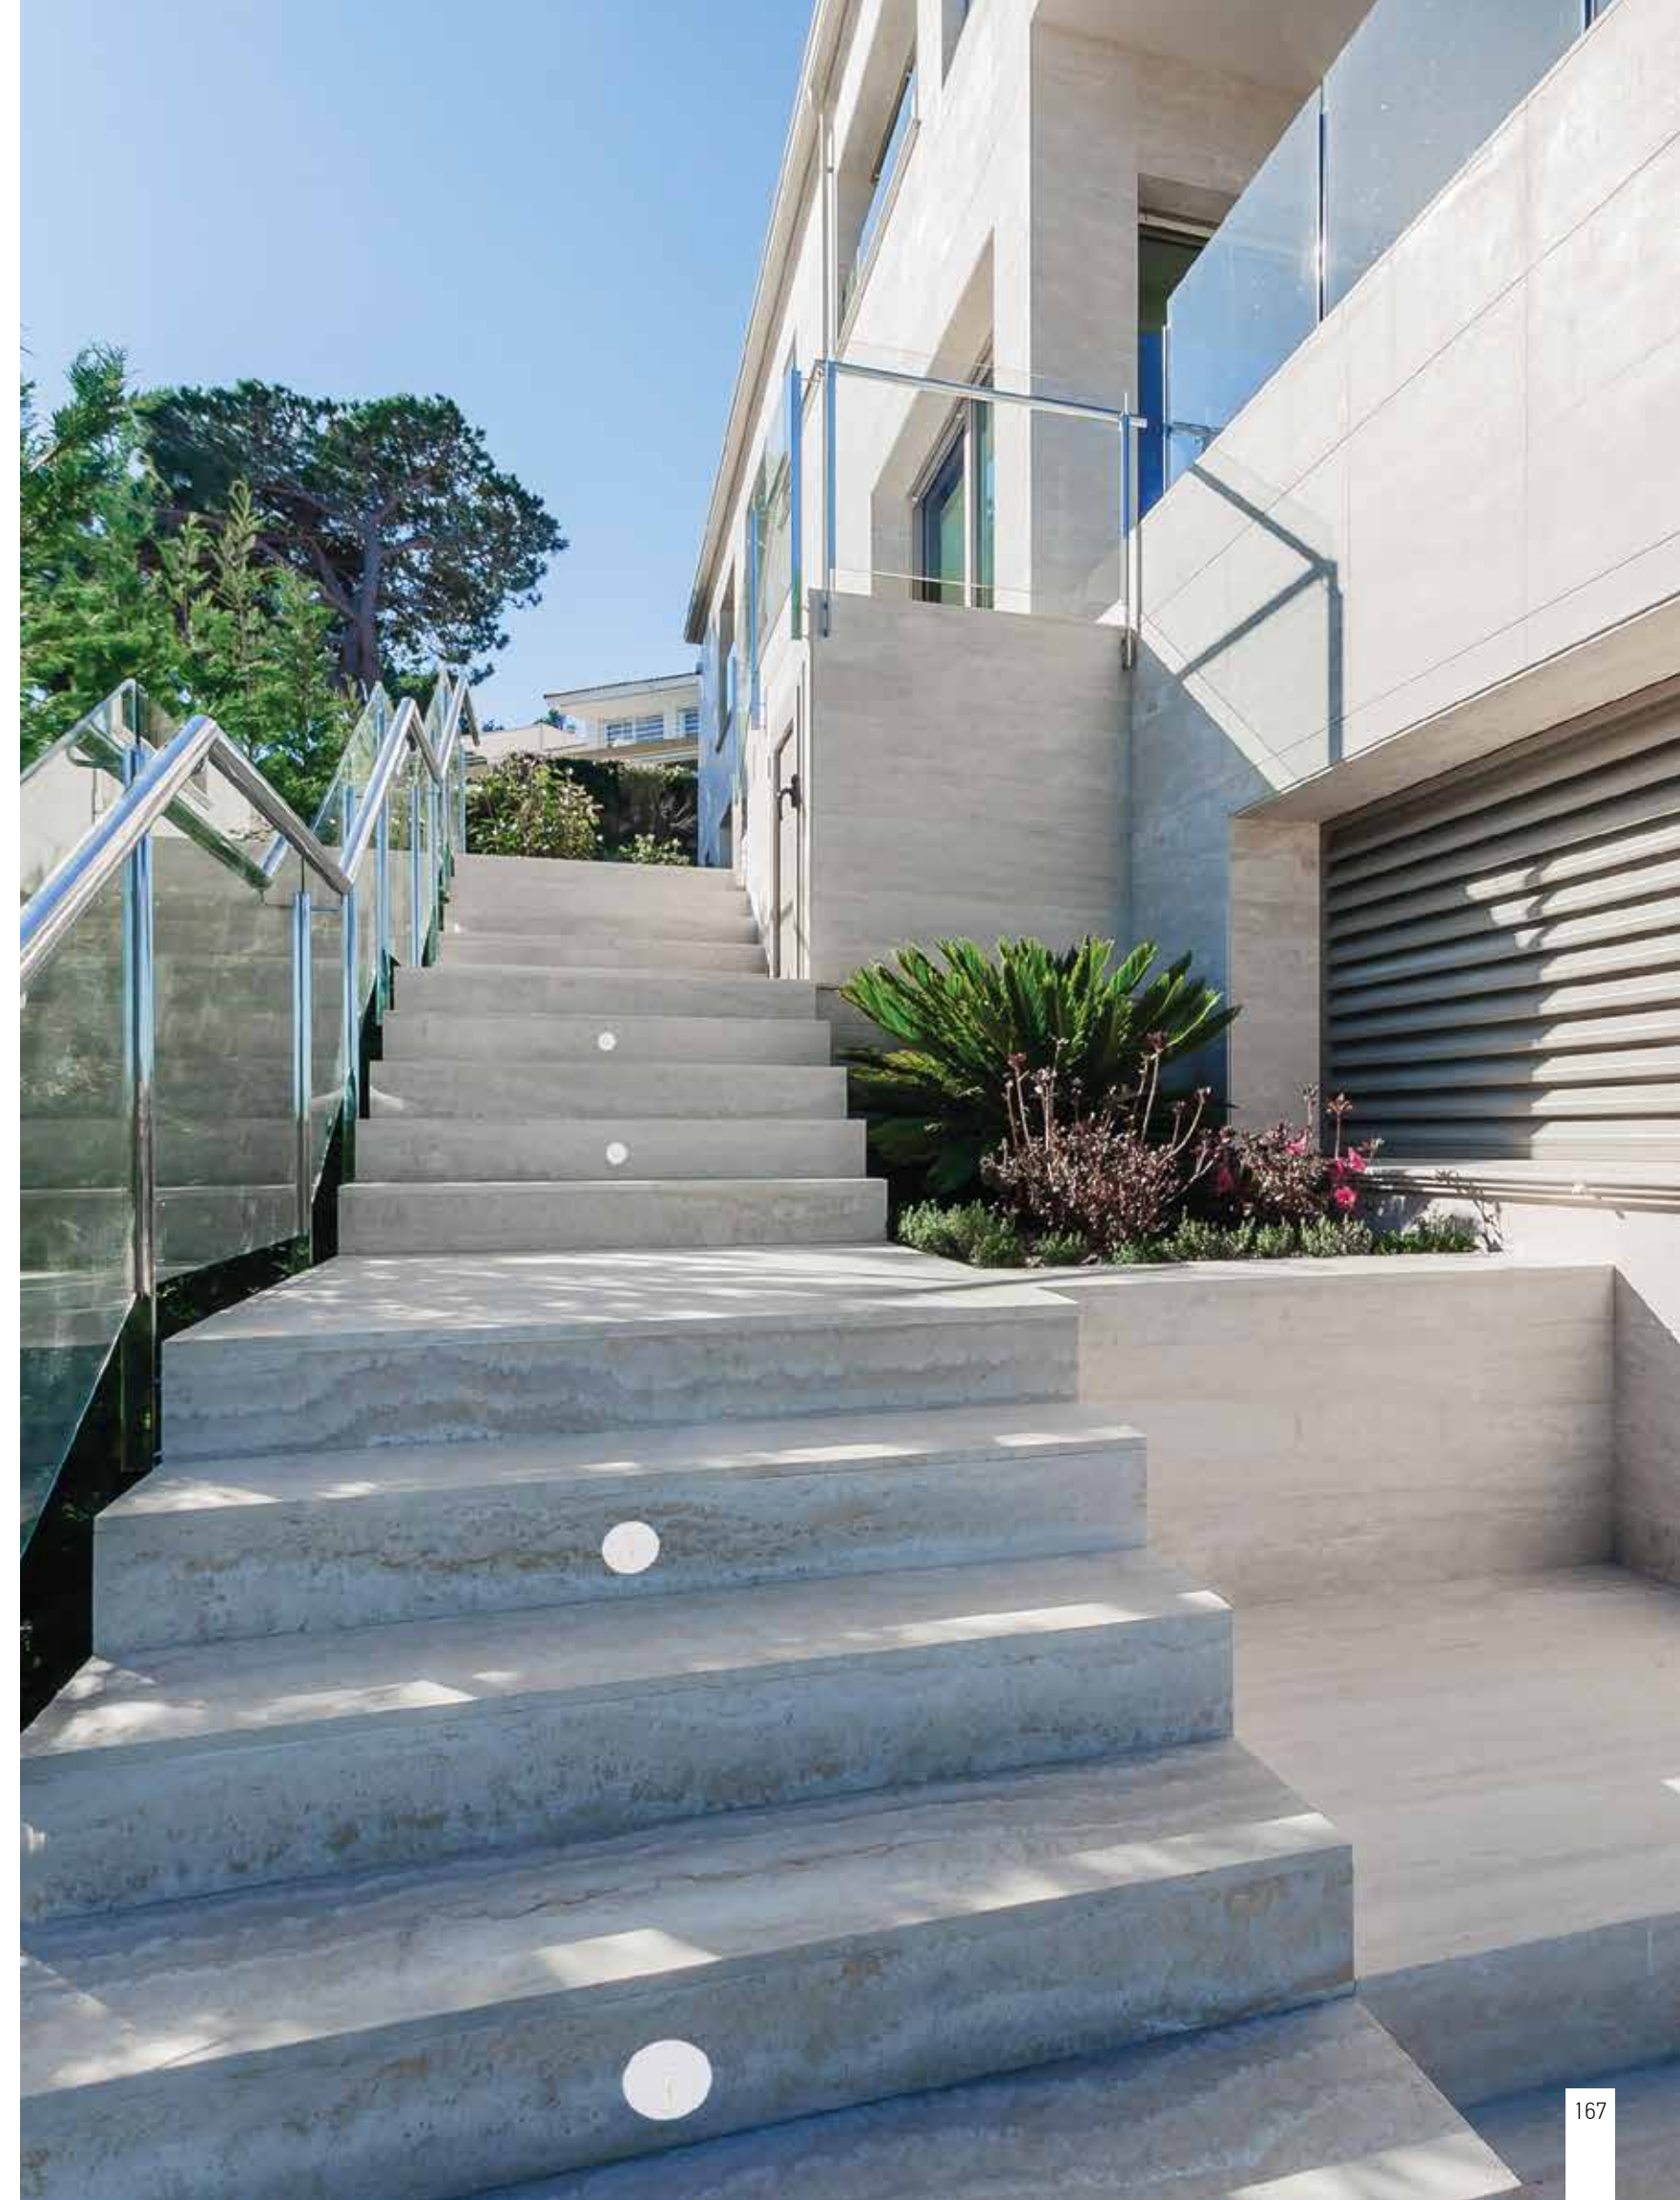

Power 3W
Input 220-240V, 50/60Hz
Color Temperature 3000K
Lumen 133Lm
Cri 90
IP 65
Dimensions L: 7.5cm W: 7cm H: 7cm
Material Aluminium - Tempered Glass
Depth Required 7cm
Recessed Mounting Box Ø: 5.5cm L: 7cm (Included)
Color Sandy White / **Code E319**