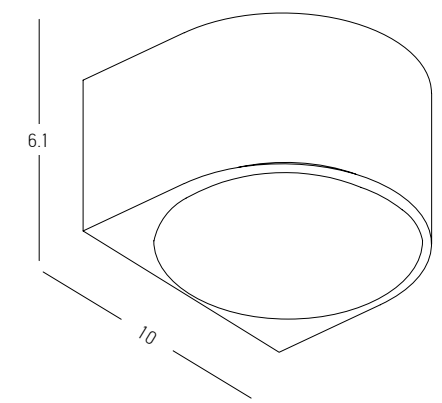

Power 5W
Input 220-240V, 50/60Hz
Color Temperature 3000K
Lumen 544Lm
Cri 90
IP 54
Dimensions L: 11cm W: 10cm H: 6.1cm
Material Aluminium - Tempered Glass
Color Graphite / **Code E316**