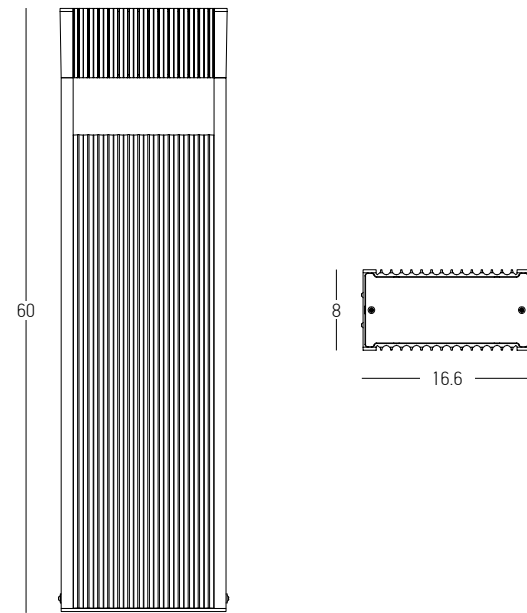

Color White / **Code E398**  
 Color Black / **Code E399**  
 Color Green / **Code E400**

Power 2W  
 Input 220-240V, 50/60Hz  
 Color Temperature 3000K  
 Lumen 142Lm  
 Cri 80  
 IP 44  
 Dimensions Ø: 11.8cm H: 10cm  
 Shade Ø: 11.8cm H: 2cm  
 3 Steps Dimming 10%, 50%, 100%  
 Material Plastic  
 Special Feature Portable Table Lamp  
 USB Cable Included

Color White / **Code E401**  
 Color Black / **Code E402**

Power 2.2W  
 Input 220-240V, 50/60Hz  
 Color Temperature 3000K  
 Lumen 210Lm  
 Cri 80  
 IP 54  
 Dimensions Ø: 12cm H: 30cm  
 3 Steps Dimming 10%, 50%, 100%  
 Material Aluminium - PC Diffuser  
 Special Feature Shade Ø: 12cm H: 5cm  
 Portable Table Lamp  
 USB Cable & Adaptor Included

Color Sandy Black / **Code E289**  
 Color Sandy White / **Code E290**  
 Color Gold Matt / **Code E291**

☀ Touch Dimming ☀

Power 2W  
 Input 220-240V, 50/60Hz  
 Color Temperature 3000K  
 Lumen 260Lm  
 Cri 80  
 IP 54  
 Dimensions Ø: 10.5cm H: 38cm  
 Shade Ø: 11cm H: 11cm  
 3 Steps Dimming 10%, 50%, 100%  
 Material Aluminium - PC Diffuser  
 Special Feature Portable Table Lamp  
 USB Cable & Adaptor Included

Power 30W  
 Input 220-240V, 50/60Hz  
 Color Temperature 3000K  
 Lumen 986Lm  
 Cri 80  
 IP 65  
 Dimensions L: 8m W: 16.6cm H: 60cm  
 Material Aluminium - Tempered Glass  
 Special Feature Double Sided Lighting  
 Color Graphite / **Code E368**