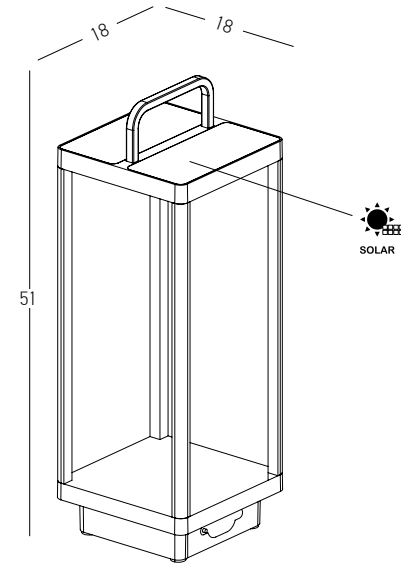

80

18

Power 9W  
 Input 220-240V, 50/60Hz  
 Color Temperature 3000K  
 Lumen 704Lm  
 Cri 80  
 IP 54  
 Dimensions L: 18cm W: 18cm H: 80cm  
 Material Aluminium - Tempered Glass  
 Color Graphite / **Code E204**

Power	9W
Input	220-240V, 50/60Hz
Color Temperature	3000K
Lumen	1180Lm
Cri	90
IP	54
Dimensions	Ø: 9cm H: 65cm
Beam Angle	120°
Material	Aluminium - Tempered Glass
Color	Graphite / <b>Code E298</b>

Power 3W  
 Input 220-240V, 50/60Hz  
 Color Temperature 3000K  
 Lumen 390Lm  
 Cri 80  
 IP 54  
 Dimensions L: 18cm W: 18cm H: 51  
 Switch 1 Switch On/Off  
 Material Aluminium - Tempered Glass  
 Special Feature Solar Panel  
 Portable Lamp  
 USB Cable Included  
 Color Graphite / **Code E302**