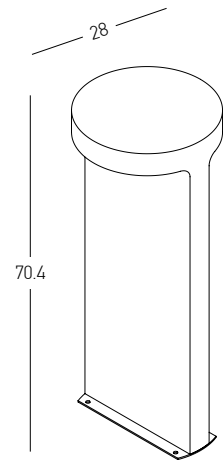

Power 8W
Input 220-240V, 50/60Hz
Color Temperature 3000K
Lumen 490Lm
Cri 80
IP 65
Dimensions L: 19cm W: 28cm H: 70.4cm
Material Concrete
Color Natural Concrete / **Code E383**

Power 2x 8W
Input 220-240V, 50/60Hz
Color Temperature 3000K
Lumen 780Lm
Cri 80
IP 65
Dimensions Ø: 28cm H: 70.4cm
Material Concrete
Color Natural Concrete / **Code E384**