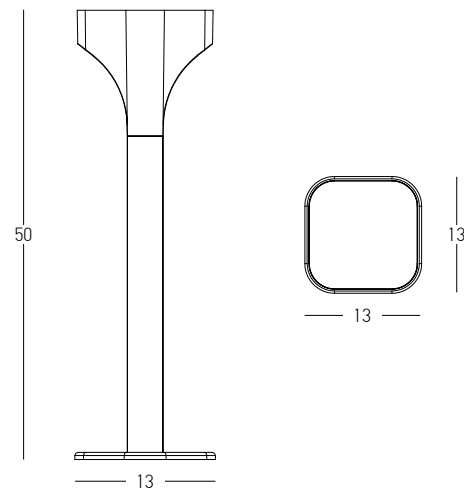

Color White / **Code E398**  
 Color Black / **Code E399**  
 Color Green / **Code E400**

Power 2W  
 Input 220-240V, 50/60Hz  
 Color Temperature 3000K  
 Lumen 142Lm  
 Cri 80  
 IP 44  
 Dimensions Ø: 11.8cm H: 10cm  
 Shade Ø: 11.8cm H: 2cm  
 3 Steps Dimming 10%, 50%, 100%  
 Material Plastic  
 Special Feature Portable Table Lamp  
 USB Cable Included

Power 30W  
 Input 220-240V, 50/60Hz  
 Color Temperature 3000K  
 Lumen 986Lm  
 Cri 80  
 IP 65  
 Dimensions L: 8m W: 16.6cm H: 60cm  
 Material Aluminium - Tempered Glass  
 Special Feature Double Sided Lighting  
 Color Graphite / **Code E368**

Power 11W  
Input 220-240V, 50/60Hz  
Color Temperature 3000K  
Lumen 993Lm  
Cri 80  
IP 65  
Dimensions L: 13cm W: 13cm H: 50cm  
Beam Angle 120°  
Material Aluminium - PC Diffuser  
Special Feature Double Sided Lighting  
Color Graphite / **Code E356**

Bulb 1x GU10  
 Power 15W MAX  
 Input 220-240V, 50/60Hz  
 IP 54  
 Dimensions L: 11.5cm W: 5.5cm H: 60cm  
 Base Ø: 11.5cm H: 3cm  
 Spot Dimensions Ø: 5.5cm L: 9.5cm  
 Material Aluminium - Tempered Glass  
 Special Feature Movable Spot  
 Honeycomb Included  
 Color Graphite / **Code E325**