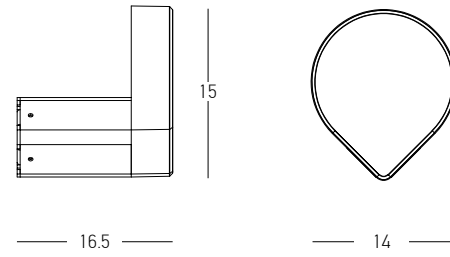

Color White / **Code E398**  
 Color Black / **Code E399**  
 Color Green / **Code E400**

Power 2W  
 Input 220-240V, 50/60Hz  
 Color Temperature 3000K  
 Lumen 142Lm  
 Cri 80  
 IP 44  
 Dimensions Ø: 11.8cm H: 10cm  
 Shade Ø: 11.8cm H: 2cm  
 3 Steps Dimming 10%, 50%, 100%  
 Material Plastic  
 Special Feature Portable Table Lamp  
 USB Cable Included

Power 30W  
 Input 220-240V, 50/60Hz  
 Color Temperature 3000K  
 Lumen 986Lm  
 Cri 80  
 IP 65  
 Dimensions L: 8m W: 16.6cm H: 60cm  
 Material Aluminium - Tempered Glass  
 Special Feature Double Sided Lighting  
 Color Graphite / **Code E368**

Power 10W  
 Input 220-240V, 50/60Hz  
 Color Temperature 3000K  
 Lumen 923Lm  
 Cri 80  
 IP 65  
 Dimensions Ø: 12cm H: 50cm  
 Material Aluminium - PC Diffuser  
 Color Graphite / **Code E345**

Power 7W  
 Input 220-240V, 50/60Hz  
 Color Temperature 3000K  
 Lumen 639Lm  
 Cri 80  
 IP 54  
 Dimensions L: 12.8cm W: 12.8cm H: 50cm  
 Material Aluminium - PC Diffuser  
 Special Feature 2 European Sockets 220-240V  
 Color Graphite / **Code E354**

Power 11W  
Input 220-240V, 50/60Hz  
Color Temperature 3000K  
Lumen 993Lm  
Cri 80  
IP 65  
Dimensions L: 13cm W: 13cm H: 50cm  
Beam Angle 120°  
Material Aluminium - PC Diffuser  
Special Feature Double Sided Lighting  
Color Graphite / **Code E356**