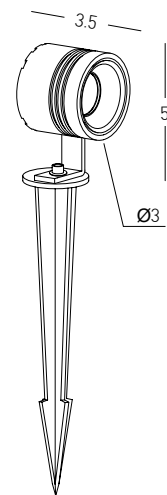

Power 3W
Input 24V
Color Temperature 3000K
Lumen 228Lm
Cri 90
IP 65
Dimensions L: 3cm W: 3.5cm H: 5cm
Beam Angle 36°
Material Aluminium - Tempered Glass
Special Feature Movable Spot
Spike Included
Recommended Driver D-20-24 (Not Included)
In Parallel Connection 1-6 pcs
Color Graphite / **Code E350**

Power 3W
Input 24V
Color Temperature 3000K
Lumen 228Lm
Cri 90
IP 65
Dimensions Ø: 3cm L: 3.5cm H: 5cm
Beam Angle 36°
Material Aluminium - Tempered Glass
Special Feature Movable Spot
Spike Included
Recommended Driver D-20-24 (Not Included)
In Parallel Connection 1-6 pcs
Color Graphite / **Code E349**

Driver
Power 20W
Input 220-240V, 50/60Hz
Output 24V
Dimensions L: 12cm W: 4cm H: 2.5cm
IP 20

D-20-24

Waterproof Connection Box 1in / 1out . 16A . 450V
IP 67
Color Black / **Code Z0800-BA**