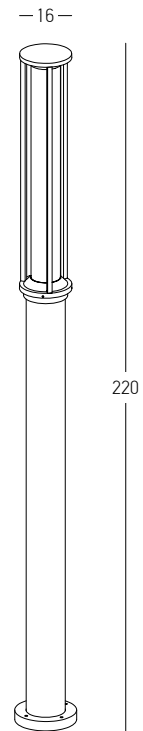

Power 17W
Input 220-240V, 50/60Hz
Color Temperature 3000K
Lumen 1488Lm
Cri 80
IP 65
Dimensions Ø: 16cm H: 220cm
Material Aluminium - PC Diffuser
Color Graphite / **Code E348**