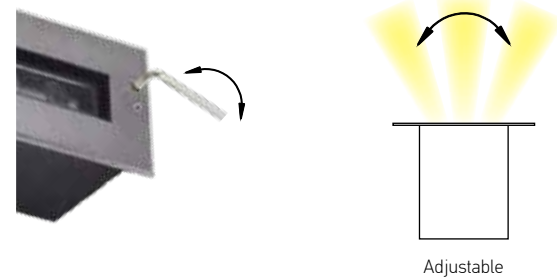

Power 9W
Input 220-240V, 50/60Hz
Color Temperature 3000K
Lumen 720Lm
Cri 80
IP 67
IK 10
Dimensions L: 50cm W: 9.2cm H: 9cm
Beam Angle 45°
Material Aluminium - Stainless Steel - Tempered Glass
Depth Required 11cm
Recessed Mounting Box Included
Special Feature 50cm Cable Available
Driver Included

Color Stainless Steel / **Code E366**

Power 9W
Input 220-240V, 50/60Hz
Color Temperature 3000K
Lumen 720Lm
Cri 80
IP 67
IK 10
Dimensions L: 33cm W: 10.5cm H: 12.5cm
Beam Angle 45°
Material Aluminium - Stainless Steel - Tempered Glass
Depth Required 14.5cm
Recessed Mounting Box Included
Special Feature Externally Adjustable Light on the frame
50cm Cable Available
Driver Included

Color Stainless Steel / **Code E365**