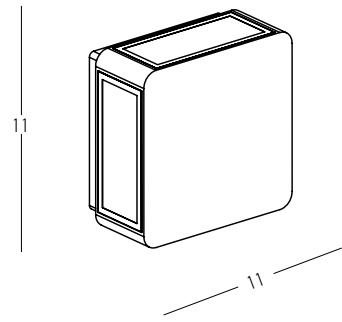

Power 8W
Input 220-240V, 50/60Hz
Color Temperature 3000K
Lumen 336Lm
Cri 80
IP 65
Dimensions L: 6cm W: 11cm H: 11cm
Material Aluminium - Tempered Glass
Color Graphite / **Code E197**