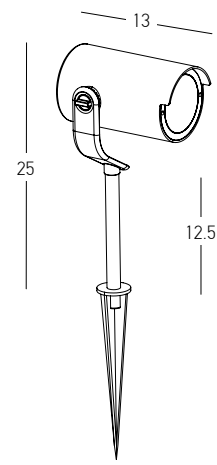

Bulb 1x GU10
Power 20W MAX
Input 220-240V, 50/60Hz
IP 65
Dimensions Ø: 7.5cm L: 13cm H: 25cm
Base Ø: 6cm H: 0.5cm
Material Aluminium - Tempered Glass
Special Feature 40cm Cable Available
Movable Spot
Spike & Base Included
Waterproof Connector Included
Color Dark Brown / Code E284