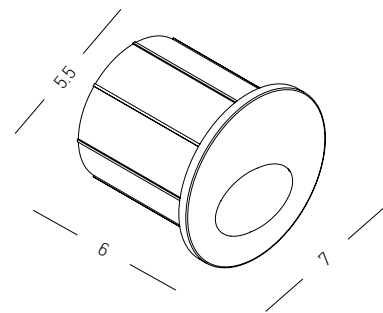

Power 3W
Input 220-240V, 50/60Hz
Color Temperature 3000K
Lumen 133Lm
Cri 90
IP 65
Dimensions Ø: 7cm L: 6.5cm
Material Aluminium - Tempered Glass
Depth Required 6cm
Recessed Mounting Box Ø: 5.5cm L: 6cm (Included)
Color Sandy White / **Code E320**