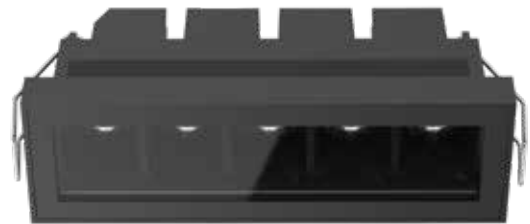

Power 12W
Input 220-240V, 50/60Hz
Color Temperature 3000K
Lumen 757Lm
Cri 90
IP 65
Dimensions L: 15.7cm W: 5cm H: 6.8cm
Cutting Hole 14.2 x 3.5cm
Beam Angle 40°
Non Dimmable ☒
Material Stainless Steel - Aluminium - Tempered Glass
Depth Required JT: 6cm
Driver Included
Color Sandy Black / **Code E332**
Sandy White / **Code E333**