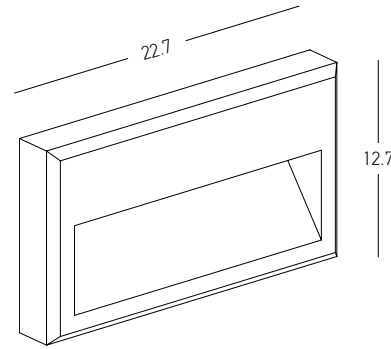

Power 6W
Input 220-240V, 50/60Hz
Color Temperature 3000K
Lumen 420Lm
Cri 80
IP 65
Dimensions L: 3.5cm W: 22.7cm H: 12.7cm
Material Aluminium - Tempered Glass
Color Graphite / **Code E347**