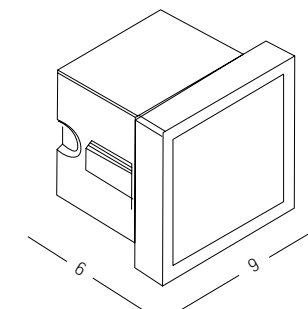

Power 4W
Input 220-240V, 50/60Hz
Color Temperature 3000K
Lumen 185Lm
Cri 80
IP 65
Dimensions L: 6cm W: 9cm H: 9cm
Depth 6cm
Material Aluminium - Tempered Glass
Recessed Mounting Box L: 6cm W: 8cm H: 8cm (Included)
Color Black / **Code E248**