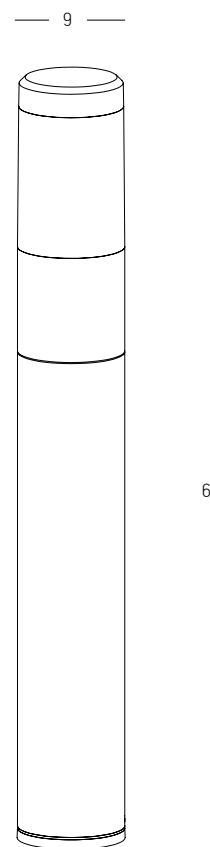

Power 10W
Input 220-240V, 50/60Hz
Color Temperature 3000K
Lumen 993Lm
Cri 80
IP 54
Dimensions Ø: 9cm H: 65cm
Material Aluminium - PC Diffuser
Color Graphite / **Code E277**