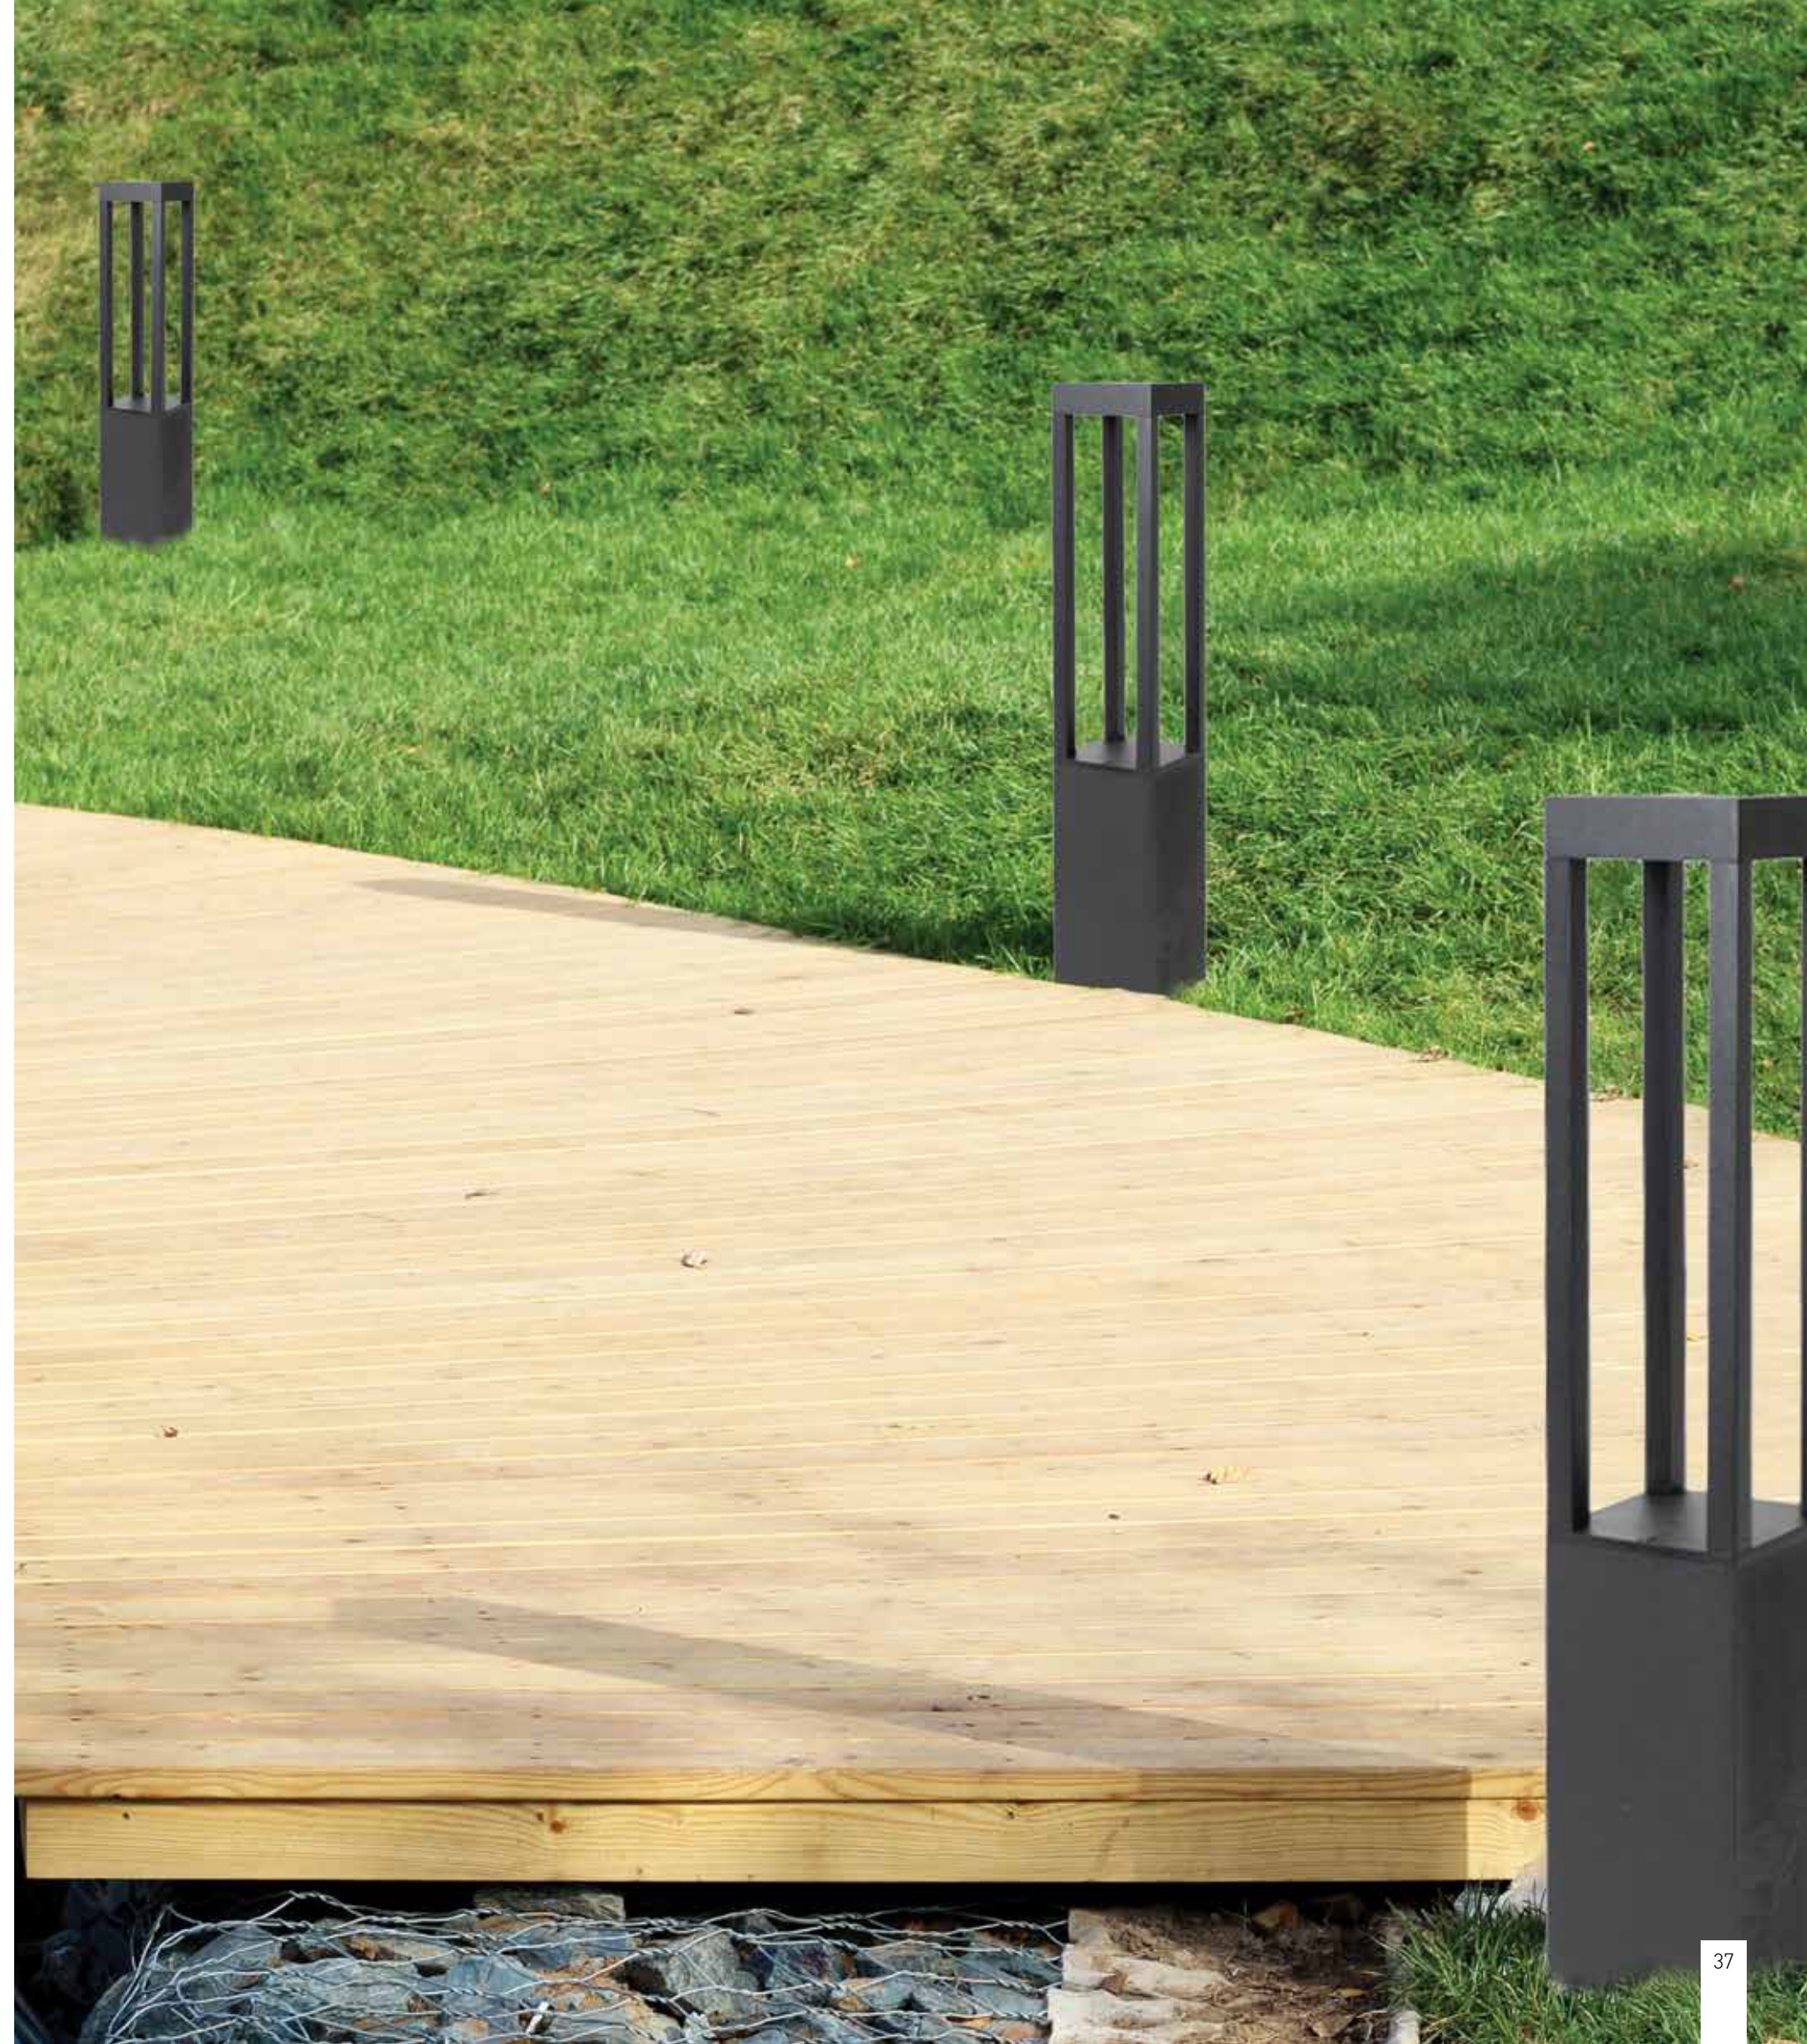

Bulb 1x GU10  
 Power 15W MAX  
 Input 220-240V, 50/60Hz  
 IP 54  
 Dimensions L: 11.5cm W: 5.5cm H: 60cm  
 Base Ø: 11.5cm H: 3cm  
 Spot Dimensions Ø: 5.5cm L: 9.5cm  
 Material Aluminium - Tempered Glass  
 Special Feature Movable Spot  
 Honeycomb Included  
 Color Graphite / **Code E325**