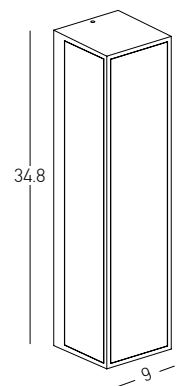

Power 10W
Input 220-240V, 50/60Hz
Color Temperature 3000K
Lumen 810Lm
Cri 80
IP 65
Dimensions L: 9cm W: 9.5cm H: 26.5cm
Material Aluminium - PC Diffuser
Color Sandy Black / **Code E202**

Bulb 1x E27
Power 15W MAX
Input 220-240V, 50/60Hz
IP 65
Dimensions L: 9cm W: 9.5cm H: 26.5cm
Material Aluminium - Clear Diffuser
Color Sandy Black / **Code E201**

Bulb 2x E27
Power 15W MAX
Input 220-240V, 50/60Hz
IP 54
Dimensions L: 9cm W: 8.6cm H: 34.8cm
Material Aluminium - Tempered Glass
Color Graphite / **Code E296**