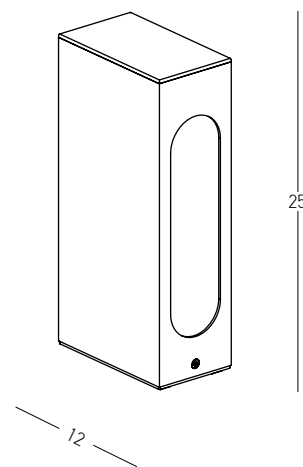

Power 6W
Input 220-240V, 50/60Hz
Color Temperature 3000K
Lumen 480Lm
Cri 80
IP 65
Dimensions L: 5cm W: 10cm H: 25
Material Aluminium - PC Diffuser
Color Rusty Brown / **Code E256**

Power 9W
Input 220-240V, 50/60Hz
Color Temperature 3000K
Lumen 720Lm
Cri 80
IP 65
Dimensions L: 5cm W: 10cm H: 25
Material Aluminium - PC Diffuser
Special Feature Double Side Lighting
Color Graphite / **Code E257**

Power 7W
Input 220-240V, 50/60Hz
Color Temperature 3000K
Lumen 560Lm
Cri 80
IP 54
Dimensions L: 12cm W: 7cm H: 25cm
Material Aluminium
Color Graphite / **Code E211**