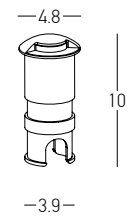

OUTDOOR LIGHTING | INGROUND

Power 3W
Input 24V
Color Temperature 3000K
Lumen 232Lm
Cri 80
IP 65
IK 8
Dimensions Ø: 4.5cm H: 9.3cm
Material Aluminium - Stainless Steel - PC Diffuser
Depth Required 12cm
Recessed Mounting Box Included
Recommended Driver D-20-24 (Not Included)
Color Aluminium / **Code E178**

Power 3W
Input 24V
Color Temperature 3000K
Lumen 150Lm
Cri 80
IP 65
IK 10
Dimensions Ø: 4.8cm H: 10cm
Material Aluminium - Stainless Steel - PC Diffuser
Depth Required 13cm
Recessed Mounting Box Included
Recommended Driver D-20-24 (Not Included)
Color Aluminium / **Code E180**

Power 3W
Input 24V
Color Temperature 3000K
Lumen 95Lm
Cri 80
IP 65
IK 10
Dimensions Ø: 4.8cm H: 10cm
Material Aluminium - Stainless Steel - PC Diffuser
Depth Required 13cm
Recessed Mounting Box Included
Recommended Driver D-20-24 (Not Included)
Color Aluminium / **Code E179**