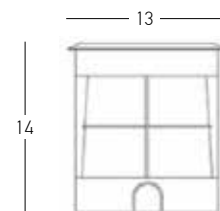

Asymmetric

Power 7W
Input 220-240V, 50/60Hz
Color Temperature 3000K
Lumen 560Lm
Cri 80
IP 67
IK 8
Dimensions Ø: 13cm H: 14cm
Beam Angle 45°
Material Stainless Steel - Tempered Glass
Depth Required 11.5cm
Recessed Mounting Box Included
Special Feature Asymmetric
50cm Cable Available
Driver Included

Color

Stainless Steel / **Code E362**