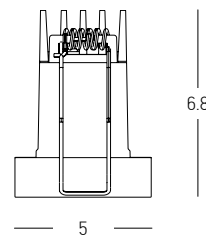

Power 12W
Input 220-240V, 50/60Hz
Color Temperature 3000K
Lumen 757Lm
Cri 90
IP 65
Dimensions L: 15.7cm W: 5cm H: 6.8cm
Cutting Hole 14.2 x 3.5cm
Beam Angle 40°
Non Dimmable ☒
Material Stainless Steel - Aluminium - Tempered Glass
Depth Required JT: 6cm
Driver Included
Color Sandy Black / **Code E332**
Sandy White / **Code E333**