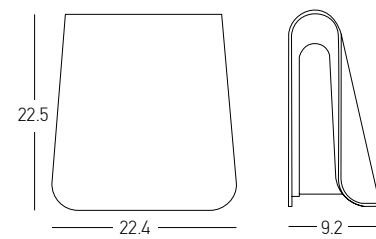

Power 7W
Input 220-240V, 50/60Hz
Color Temperature 3000K
Lumen 480Lm
Cri 80
IP 54
Dimensions L: 6cm W: 15cm H: 15cm
Material Aluminium - Glass
Color Graphite / **Code E243**

Power 6W
Input 220-240V, 50/60Hz
Color Temperature 3000K
Lumen 480Lm
Cri 80
IP 54
Dimensions L: 9.2cm W: 22.4cm H: 22.5cm
Material Aluminium - PC Diffuser
Color Graphite / **Code E245**