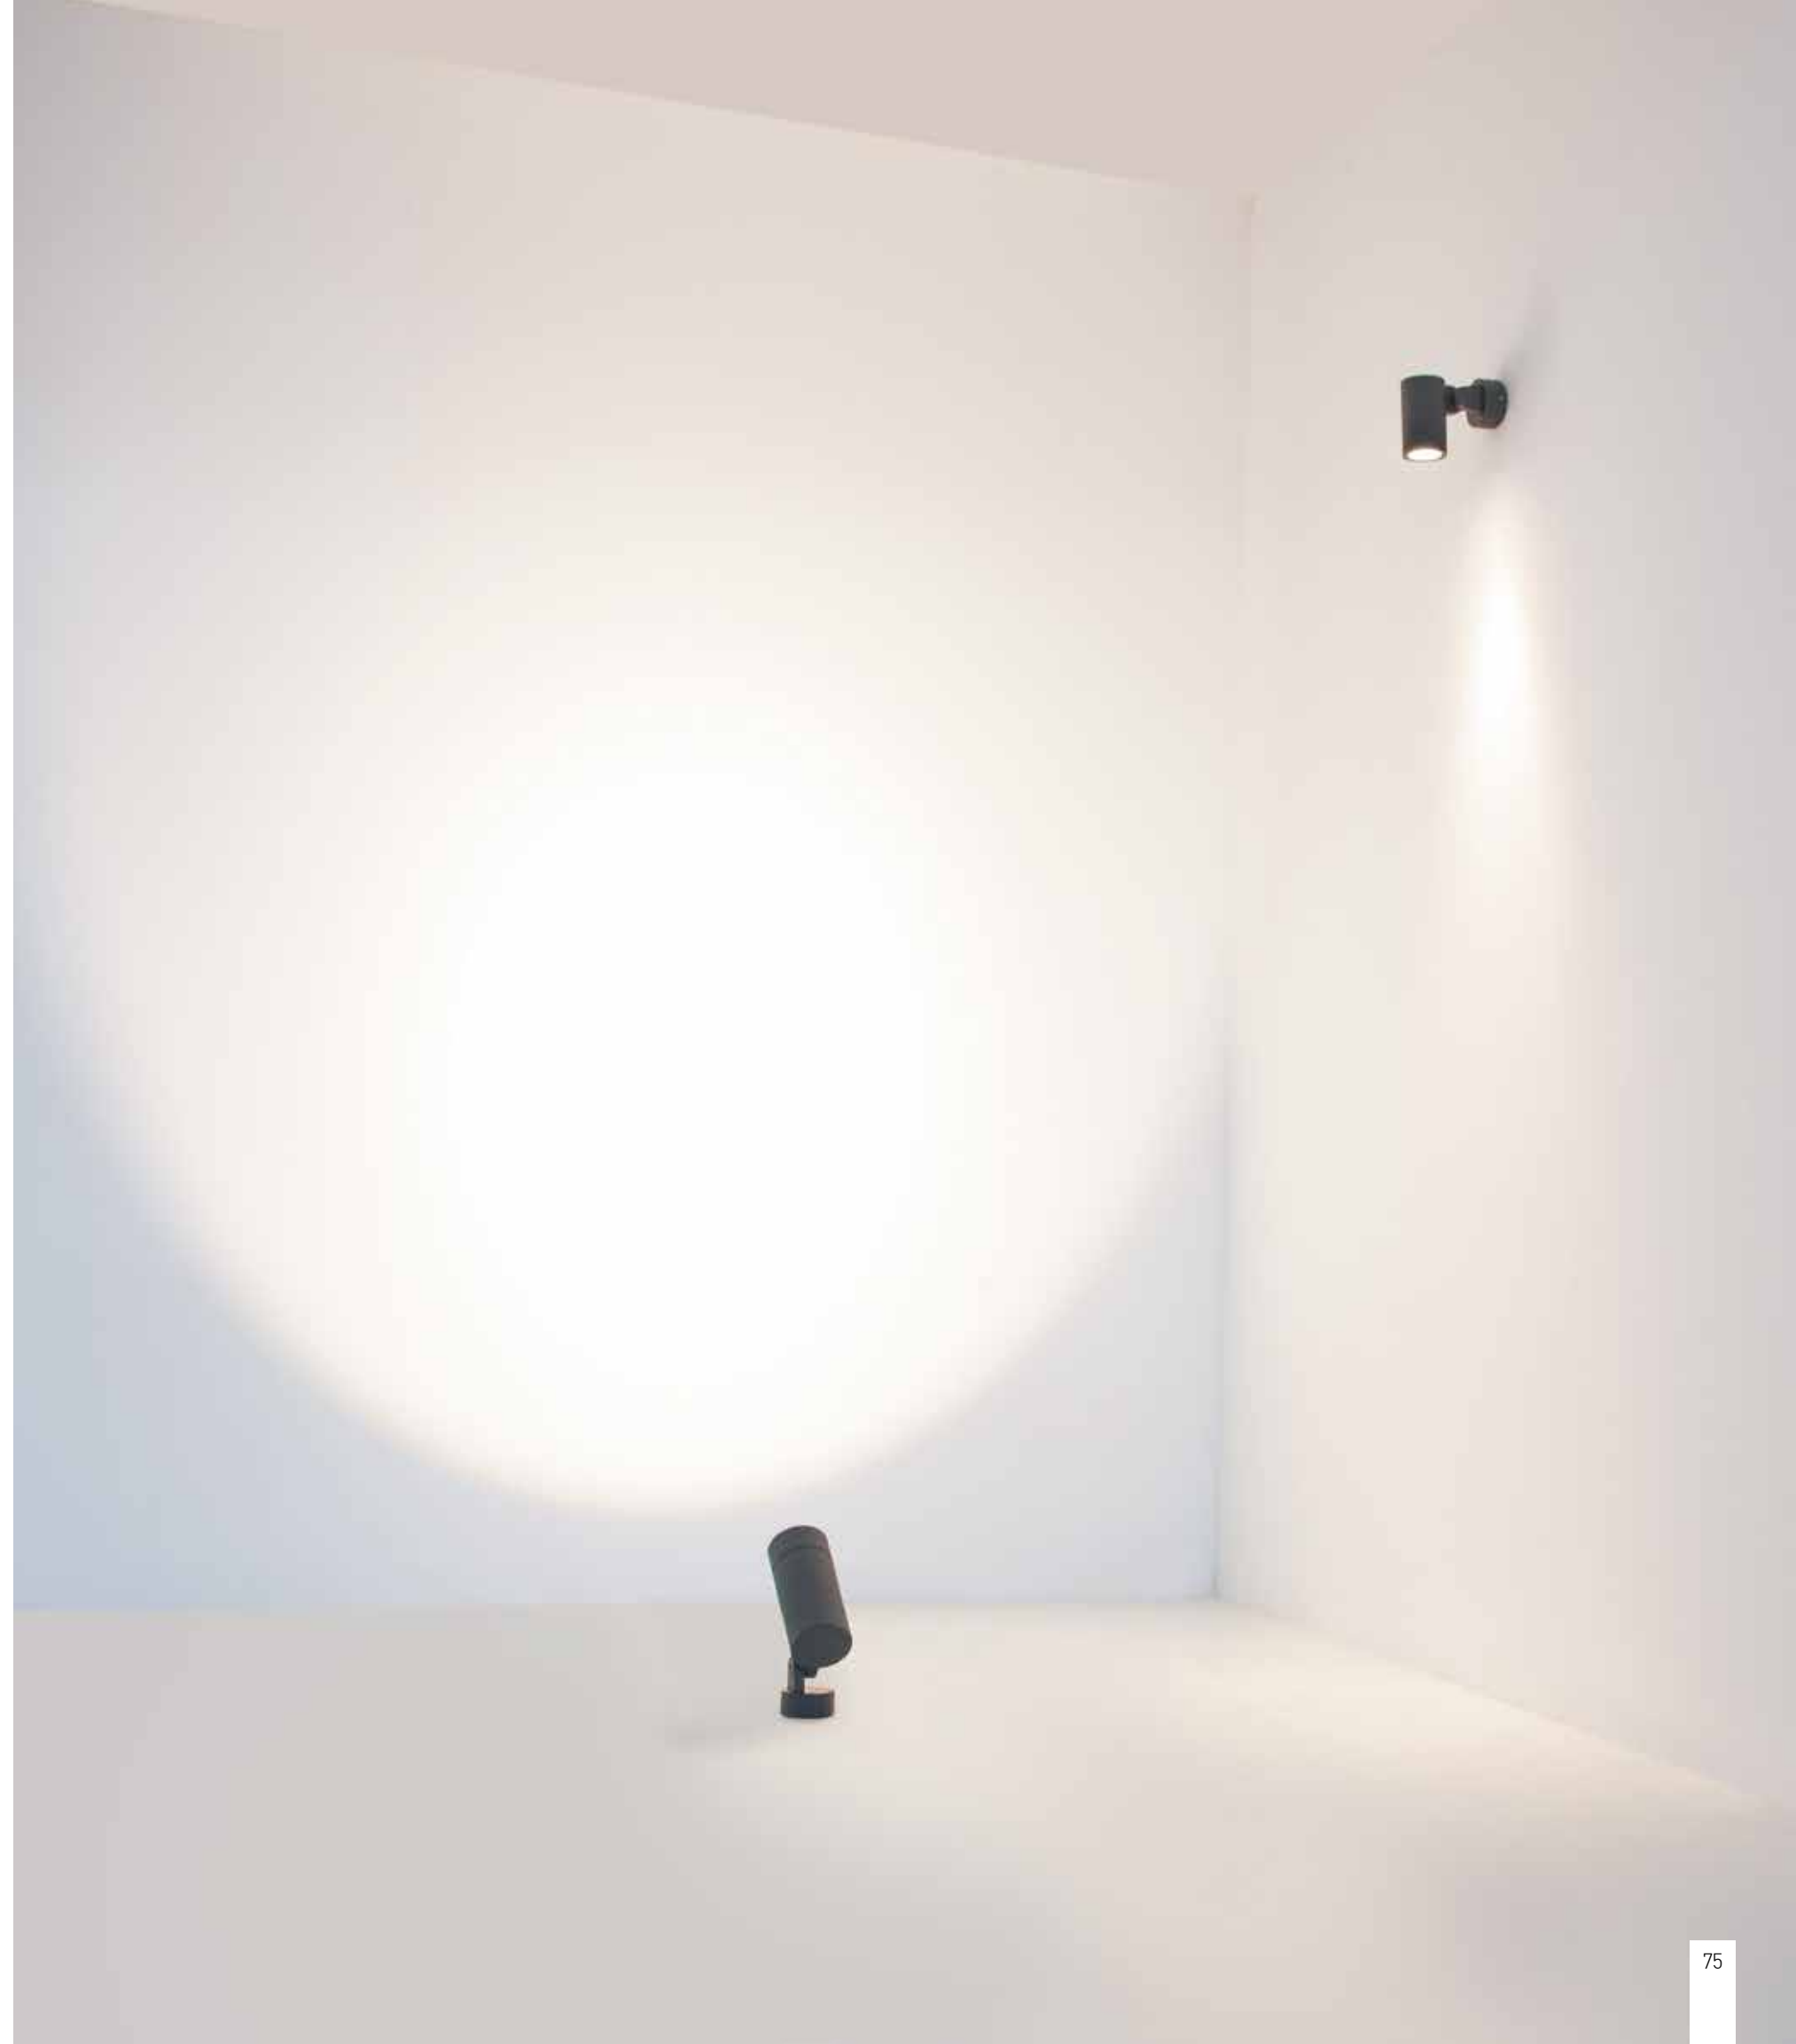

Bulb 1x GU10
Power 11W MAX
Input 220-240V, 50/60Hz
IP 65
Dimensions Ø: 8cm L: 14.3cm
Base Ø: 7cm
Material Aluminium - Tempered Glass
Color Graphite / **Code E236**

Power 15W
Input 220-240V, 50/60Hz
Color Temperature 3000K
Lumen 1243Lm
Cri 80
IP 65
Dimensions Ø: 8cm L: 16.2cm
Base Ø: 7cm
Optic 32°
Material Aluminium - Tempered Glass
Color Graphite / **Code E235**

Power 15W
Input 220-240V, 50/60Hz
Color Temperature 3000K
Lumen 1243Lm
Cri 80
IP 65
Dimensions Ø: 8cm L: 16.2cm
Base Ø: 7cm
Optic 12°
Material Aluminium - Tempered Glass
Color Graphite / **Code E235-12D**