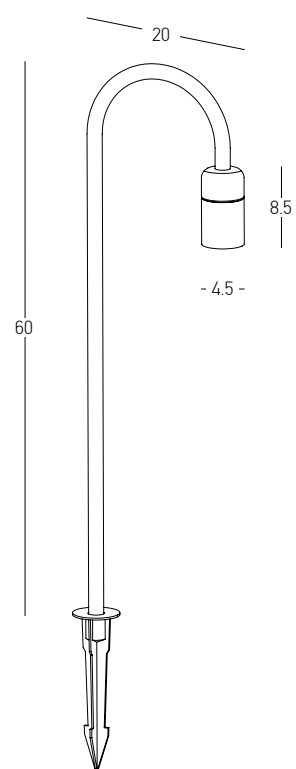

Color Graphite / **Code E282**

**Base for E281 - E282**  
 Dimensions Ø: 9.5cm H: 2cm  
 Material Aluminium

Color Graphite / **Code E282-SP**

Power 6W  
 Input 220-240V, 50/60Hz  
 Color Temperature 3000K  
 Lumen 522Lm  
 Cri 80  
 IP 65  
 Dimensions L: 10cm W: 10cm H: 60cm  
 Base Ø: 9.5cm H: 2cm  
 Beam Angle 40°  
 Material Aluminium - Tempered Glass  
 Special Feature 50cm Cable Available  
 Spike & Base Included  
 Color Graphite / **Code E283**