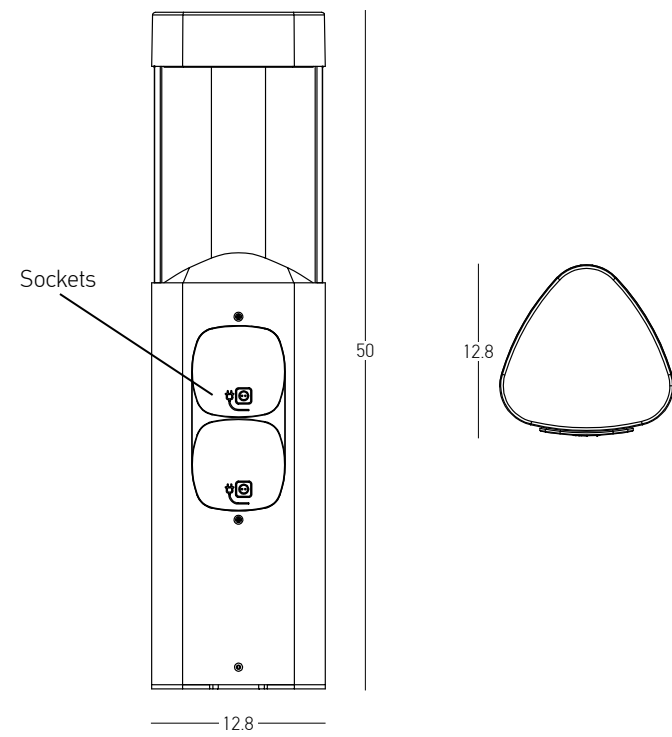

Power 7W
Input 220-240V, 50/60Hz
Color Temperature 3000K
Lumen 639Lm
Cri 80
IP 54
Dimensions L: 12.8cm W: 12.8cm H: 50cm
Material Aluminium - PC Diffuser
Special Feature 2 European Sockets 220-240V
Color Graphite / **Code E354**