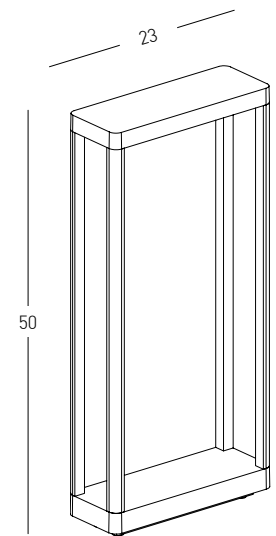

Power 8W
Input 220-240V, 50/60Hz
Color Temperature 3000K
Lumen 481Lm
Cri 80
IP 65
Dimensions L: 12cm W: 15cm H: 26cm
Material Aluminium - PC Diffuser
Color Graphite / **Code E336**

Power 8W
Input 220-240V, 50/60Hz
Color Temperature 3000K
Lumen 587Lm
Cri 80
IP 65
Dimensions L: 8.5cm W: 23cm H: 20cm
Material Aluminium - Clear Glass
Color Graphite / **Code E334**

Power 8W
Input 220-240V, 50/60Hz
Color Temperature 3000K
Lumen 587Lm
Cri 80
IP 65
Dimensions L: 8.5cm W: 23cm H: 50cm
Material Aluminium - Clear Glass
Color Graphite / **Code E335**