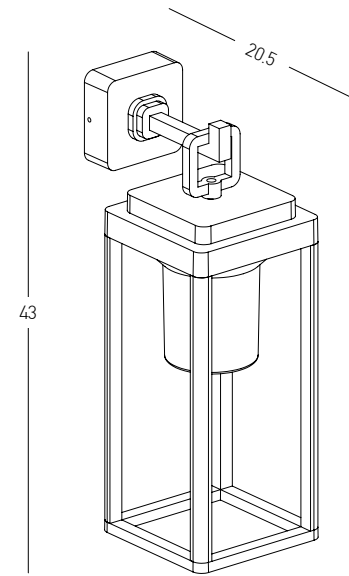

Bulb 1x E27
Power 15W MAX
Input 220-240V, 50/60Hz
IP 65
Dimensions L: 20.5cm W: 14.5cm H: 43cm
Base L: 3.3cm W: 9cm H: 9cm
Material Aluminium - Clear Diffuser
Color Dark Brown / **Code E343**