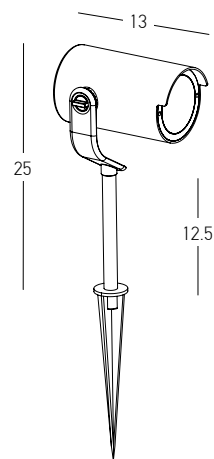

Power 12W
Input 220-240V, 50/60Hz
Color Temperature 3000K
Lumen 740Lm
Cri 80
IP 65
Dimensions L: 7cm W: 7cm H: 25cm
Base Ø: 6cm H: 0.5cm
Beam Angle 40°
Material Aluminium - Tempered Glass
Special Feature 40cm Cable Available
Movable Spot
Spike & Base Included
Waterproof Connector Included

Color Graphite / **Code E286**

Power 12W
Input 220-240V, 50/60Hz
Color Temperature 3000K
Lumen 740Lm
Cri 80
IP 65
Dimensions Ø: 7.5cm L: 13cm H: 25cm
Base Ø: 6cm H: 0.5cm
Beam Angle 40°
Material Aluminium - Tempered Glass
Special Feature 40cm Cable Available
Movable Spot
Spike & Base Included
Waterproof Connector Included

Color Graphite / **Code E285**