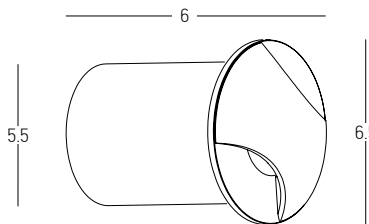

Power 3W
Input 220-240V, 50/60Hz
Color Temperature 3000K
Lumen 290Lm
Cri 90
IP 65
Dimensions Ø: 6.5cm L: 6cm
Material Aluminium - PC Diffuser
Depth Required 6cm
Recessed Mounting Box Ø: 5.5cm L: 6cm (Included)
Color Sandy Black / **Code E301**