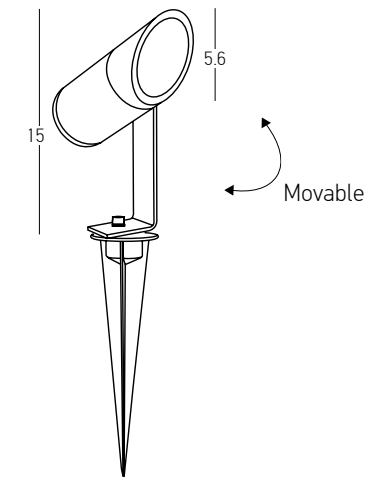

Color Graphite / **Code E285**

Bulb 1x GU10  
Power 20W MAX  
Input 220-240V, 50/60Hz  
IP 65  
Dimensions Ø: 7.5cm L: 13cm H: 25cm  
Base Ø: 6cm H: 0.5cm  
Material Aluminium - Tempered Glass  
Special Feature 40cm Cable Available  
Movable Spot  
Spike & Base Included  
Waterproof Connector Included  
Color Dark Brown / Code E284