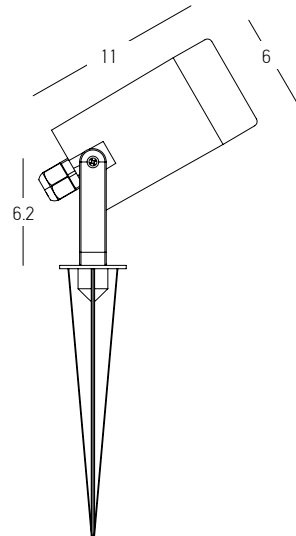

Bulb 1x GU10 LED
Power 7W MAX
Input 220-240V, 50/60Hz
IP 54
Dimensions Ø: 6cm L: 11cm H: 6.2cm
Material ABS - PC Diffuser
Special Feature 30cm Cable Available
Movable Spot
Without Spike
Color Black / **Code E311**

Bulb 1x GU10 LED
Power 7W MAX
Input 220-240V, 50/60Hz
IP 54
Dimensions Ø: 6cm L: 11cm H: 6.2cm
Material ABS - PC Diffuser
Special Feature 30cm Cable Available
Movable Spot
Spike Included
Color Black / **Code E312**