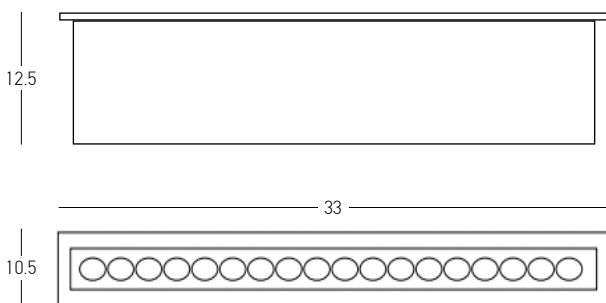

Power 9W
Input 220-240V, 50/60Hz
Color Temperature 3000K
Lumen 720Lm
Cri 80
IP 67
IK 10
Dimensions L: 50cm W: 9.2cm H: 9cm
Beam Angle 45°
Material Aluminium - Stainless Steel - Tempered Glass
Depth Required 11cm
Recessed Mounting Box Included
Special Feature 50cm Cable Available
Driver Included

Color Stainless Steel / **Code E366**

Power 9W
Input 220-240V, 50/60Hz
Color Temperature 3000K
Lumen 720Lm
Cri 80
IP 67
IK 10
Dimensions L: 33cm W: 10.5cm H: 12.5cm
Beam Angle 45°
Material Aluminium - Stainless Steel - Tempered Glass
Depth Required 14.5cm
Recessed Mounting Box Included
Special Feature Externally Adjustable Light on the frame
50cm Cable Available
Driver Included

Color Stainless Steel / **Code E365**