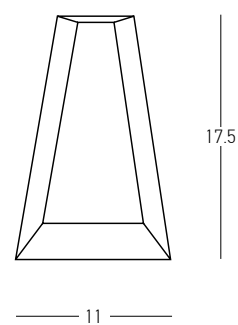

OUTDOOR LIGHTING | WALL

Power 2x 3W
Input 220-240V, 50/60Hz
Color Temperature 3000K
Lumen 480Lm
Cri 80
IP 54
Dimensions L: 6.5cm W: 11cm H: 17.5cm
Material Aluminium - Tempered Glass
Special Feature Up - Down Lighting
Color Graphite / **Code E135**
Color Sandy White / **Code E156**