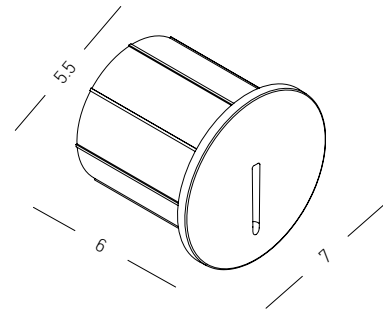

Power 3W
Input 220-240V, 50/60Hz
Color Temperature 3000K
Lumen 92Lm
Cri 90
IP 65
Dimensions Ø: 7cm L: 6.5cm
Material Aluminium - Tempered Glass
Depth Required 6cm
Recessed Mounting Box Ø: 5.5cm L: 6cm (Included)
Color Sandy White / **Code E321**