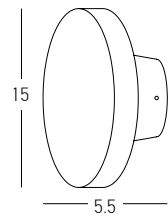

Color White / **Code E398**  
 Color Black / **Code E399**  
 Color Green / **Code E400**

Power 2W  
 Input 220-240V, 50/60Hz  
 Color Temperature 3000K  
 Lumen 142Lm  
 Cri 80  
 IP 44  
 Dimensions Ø: 11.8cm H: 10cm  
 Shade Ø: 11.8cm H: 2cm  
 3 Steps Dimming 10%, 50%, 100%  
 Material Plastic  
 Special Feature Portable Table Lamp  
 USB Cable Included

Power 30W  
 Input 220-240V, 50/60Hz  
 Color Temperature 3000K  
 Lumen 986Lm  
 Cri 80  
 IP 65  
 Dimensions L: 8m W: 16.6cm H: 60cm  
 Material Aluminium - Tempered Glass  
 Special Feature Double Sided Lighting  
 Color Graphite / **Code E368**

Power 7W  
 Input 220-240V, 50/60Hz  
 Color Temperature 3000K  
 Lumen 658Lm  
 Cri 80  
 IP 67  
 Dimensions L: 11cm W: 11cm H: 60cm  
 Beam Angle 120°  
 Material Aluminium - Clear Glass  
 Color Graphite / **Code E367**

Bulb 1x GU10  
 Power 15W MAX  
 Input 220-240V, 50/60Hz  
 IP 54  
 Dimensions L: 11.5cm W: 5.5cm H: 60cm  
 Base Ø: 11.5cm H: 3cm  
 Spot Dimensions Ø: 5.5cm L: 9.5cm  
 Material Aluminium - Tempered Glass  
 Special Feature Movable Spot  
 Honeycomb Included  
 Color Graphite / **Code E325**