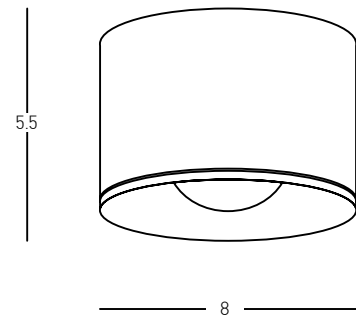

Power 12W
Input 220-240V, 50/60Hz
Color Temperature 3000K
Lumen 561Lm
Cri 90
IP 54
Dimensions Ø: 8cm H: 5.5cm
Beam Angle 120°
Material Aluminium
Color Sandy Black / **Code S131**
Color Sandy White / **Code S132**

Power 8W
Input 220-240V, 50/60Hz
Color Temperature 3000K
Lumen 454Lm
Cri 80
IP 54
Dimensions Ø: 6.5cm H: 4.5cm
Beam Angle 120°
Material Aluminium
Color Sandy Black / **Code S133**
Color Sandy White / **Code S134**