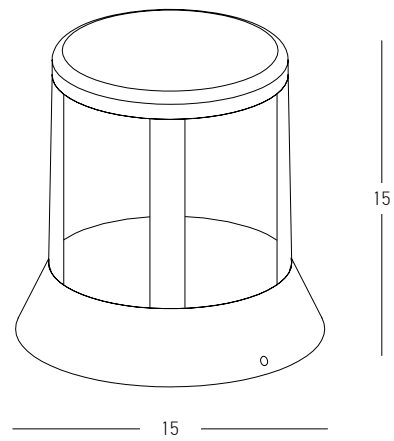

Power 8W
Input 220-240V, 50/60Hz
Color Temperature 3000K
Lumen 557Lm
Cri 80
IP 65
Dimensions Ø: 15cm H: 15cm
Material Aluminium - Clear Diffuser
Color Graphite / **Code E337**