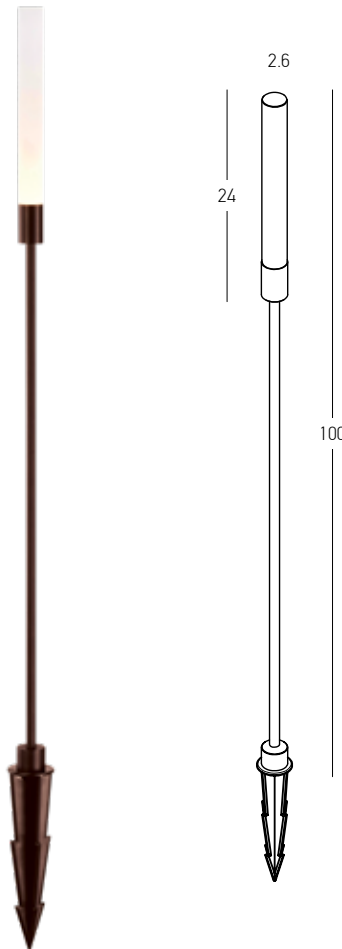

Power 3W
Input 24V
Color Temperature 3000K
Lumen 180Lm
Cri 80
IP 65
Dimensions Ø: 2.6cm H: 60cm
Base Ø: 10cm H: 2cm
Material Aluminium - Acrylic
Special Feature 30cm Cable Available
Spike & Base Included
Recommended Driver D-20-24 (Not Included)
In Parallel Connection 1-6 pcs

Color Dark Brown / **Code E372**

Power 3W
Input 24V
Color Temperature 3000K
Lumen 180Lm
Cri 80
IP 65
Dimensions Ø: 2.6cm H: 100cm
Base Ø: 10cm H: 2cm
Material Aluminium - Acrylic
Special Feature 30cm Cable Available
Spike & Base Included
Recommended Driver D-20-24 (Not Included)
In Parallel Connection 1-6 pcs

Color Dark Brown / **Code E373**

Driver **D-20-24**
Power 20W
Input 220-240V, 50/60Hz
Output 24V
Dimensions L: 12cm W: 4cm H: 2.5cm
IP 20

Waterproof Connection Box 1in / 1out , 16A , 450V
IP 67
Color Black / **Code Z0800-BA**