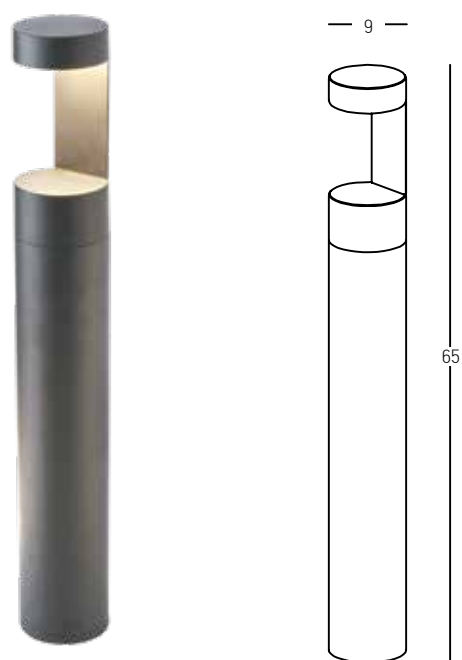

Power	9W
Input	220-240V, 50/60Hz
Color Temperature	3000K
Lumen	1180Lm
Cri	90
IP	54
Dimensions	Ø: 9cm H: 65cm
Beam Angle	120°
Material	Aluminium - Tempered Glass
Color	Graphite / Code E298