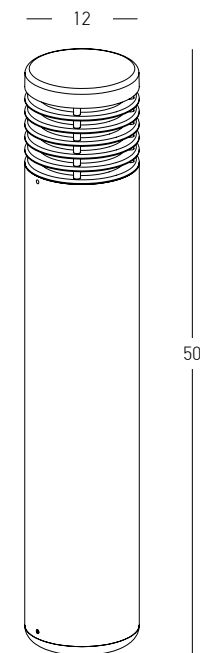

Power 10W
Input 220-240V, 50/60Hz
Color Temperature 3000K
Lumen 919Lm
Cri 80
IP 65
Dimensions Ø: 12cm L: 15.5cm H: 21.3cm
Material Aluminium - PC Diffuser
Color Graphite / **Code E344**

Power 10W
Input 220-240V, 50/60Hz
Color Temperature 3000K
Lumen 923Lm
Cri 80
IP 65
Dimensions Ø: 12cm H: 50cm
Material Aluminium - PC Diffuser
Color Graphite / **Code E345**