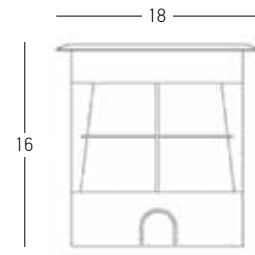

Power 15W
Input 220-240V, 50/60Hz
Color Temperature 3000K
Lumen 1200Lm
Cri 80
IP 67
IK 8
Dimensions Ø: 18cm H: 16cm
Beam Angle 45°
Material Stainless Steel - Tempered Glass
Depth Required 17cm
Recessed Mounting Box Included
Special Feature Externally Adjustable Light on the frame
50cm Cable Available
Driver Included

Color Stainless Steel / Code E361