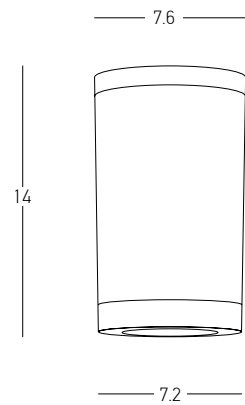

Bulb 1x GU10 LED
Power 7W MAX
Input 220-240V, 50/60Hz
IP 54
Dimensions Ø: 6cm H: 10.5cm
Material Aluminium - Glass Diffuser
Color Sandy Black / **Code E219**
Color Sandy White / **Code E220**