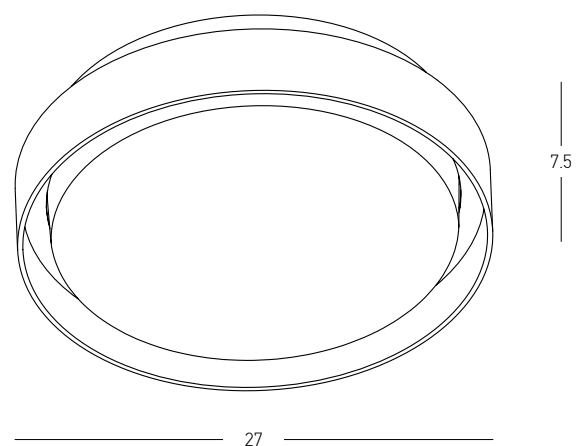

Power 20W
Input 220-240V, 50/60Hz
Color Temperature 3000K
Lumen 2041Lm
Cri 80
IP 65
Dimensions Ø: 27cm H: 7.5cm
Material Aluminium - PC Diffuser
Special Feature Driver Included
Color Sandy White / **Code E326**
Color Graphite / **Code E327**