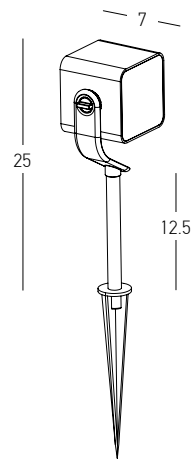

Power 12W
Input 220-240V, 50/60Hz
Color Temperature 3000K
Lumen 740Lm
Cri 80
IP 65
Dimensions L: 7cm W: 7cm H: 25cm
Base Ø: 6cm H: 0.5cm
Beam Angle 40°
Material Aluminium - Tempered Glass
Special Feature 40cm Cable Available
Movable Spot
Spike & Base Included
Waterproof Connector Included

Color Graphite / **Code E286**