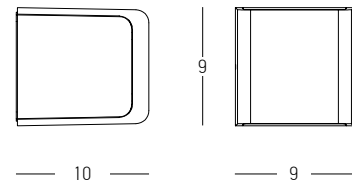

Power 13W
Input 220-240V, 50/60Hz
Color Temperature 3000K
Lumen 767Lm
Cri 80
IP 65
Dimensions L: 10cm W: 9cm H: 9cm
Material Aluminium
Special Feature Up - Down Lighting
Color Graphite / Code E352