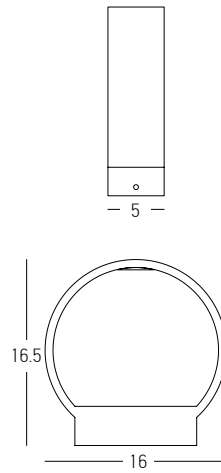

Power 7W
Input 220-240V, 50/60Hz
Color Temperature 3000K
Lumen 530Lm
Cri 80
IP 65
Dimensions L: 16.5cm W: 16cm H: 5cm
Material Aluminium - Tempered Glass
Special Feature Up - Down Lighting
Color Dark Brown / **Code E268**