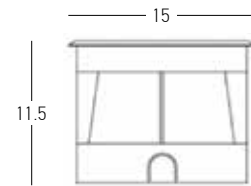

Asymmetric

Power 7W
Input 220-240V, 50/60Hz
Color Temperature 3000K
Lumen 560Lm
Cri 80
IP 67
IK 8
Dimensions Ø: 15cm H: 11.5cm
Beam Angle 45°
Material Stainless Steel - Tempered Glass
Depth Required 11.5cm
Recessed Mounting Box Included
Special Feature Asymmetric
50cm Cable Available
Driver Included

Color

Stainless Steel / **Code E363**