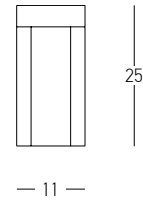

Bulb 1x GU10  
 Power 15W MAX  
 Input 220-240V, 50/60Hz  
 IP 54  
 Dimensions L: 11.5cm W: 5.5cm H: 60cm  
 Base Ø: 11.5cm H: 3cm  
 Spot Dimensions Ø: 5.5cm L: 9.5cm  
 Material Aluminium - Tempered Glass  
 Special Feature Movable Spot  
 Honeycomb Included  
 Color Graphite / **Code E325**

80

18

Power 9W  
 Input 220-240V, 50/60Hz  
 Color Temperature 3000K  
 Lumen 704Lm  
 Cri 80  
 IP 54  
 Dimensions L: 18cm W: 18cm H: 80cm  
 Material Aluminium - Tempered Glass  
 Color Graphite / **Code E204**

Power	9W
Input	220-240V, 50/60Hz
Color Temperature	3000K
Lumen	1180Lm
Cri	90
IP	54
Dimensions	Ø: 9cm H: 65cm
Beam Angle	120°
Material	Aluminium - Tempered Glass
Color	Graphite / <b>Code E298</b>

Power 3W  
 Input 220-240V, 50/60Hz  
 Color Temperature 3000K  
 Lumen 390Lm  
 Cri 80  
 IP 54  
 Dimensions L: 18cm W: 18cm H: 51  
 Switch 1 Switch On/Off  
 Material Aluminium - Tempered Glass  
 Special Feature Solar Panel  
 Portable Lamp  
 USB Cable Included  
 Color Graphite / **Code E302**

Power 2W  
 Input 220-240V, 50/60Hz  
 Color Temperature 3000K  
 Lumen 210Lm  
 Cri 80  
 IP 65  
 Dimensions L: 15.6cm W: 14.5cm H: 24cm  
 Material Aluminium - PC Diffuser  
 Special Feature Solar Panel  
 3 Different Ways of Lighting  
 Sense Distance 3 - 5m  
 Color Graphite / **Code E295**