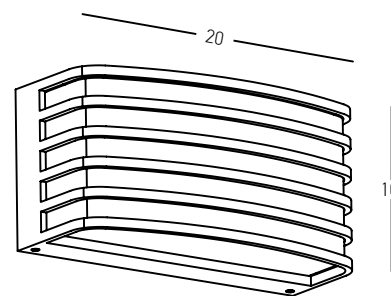

Power 10W
Input 220-240V, 50/60Hz
Color Temperature 3000K
Lumen 929Lm
Cri 80
IP 65
Dimensions L: 8cm W: 11.2cm H: 20.5cm
Material Aluminium - PC Diffuser
Color Dark Brown / **Code E341**

Bulb 1x E27
Power 20W MAX
Input 220-240V, 50/60Hz
IP 54
Dimensions L: 9cm W: 20cm H: 10cm
Material Aluminium - PC Diffuser
Color Dark Brown / **Code E275**