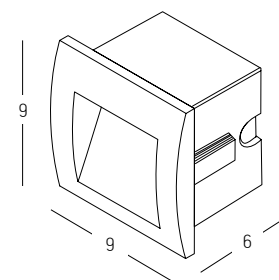

Power 2W
Input 220-240V, 50/60Hz
Color Temperature 3000K
Lumen 65Lm
Cri 80
IP 65
Dimensions L: 6cm W: 9cm H: 9cm
Depth 6cm
Material Aluminium - PC Diffuser
Recessed Mounting Box L: 6cm W: 6cm H: 8cm (Included)
Color Graphite / **Code E246-G**
Color Sandy White / **Code E246-W**