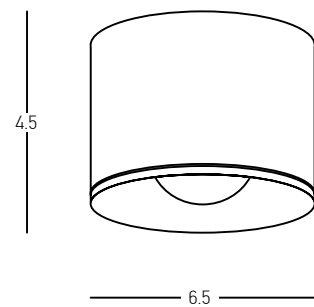

Power 12W
Input 220-240V, 50/60Hz
Color Temperature 3000K
Lumen 561Lm
Cri 90
IP 54
Dimensions Ø: 8cm H: 5.5cm
Beam Angle 120°
Material Aluminium
Color Sandy Black / **Code S131**
Color Sandy White / **Code S132**

Power 8W
Input 220-240V, 50/60Hz
Color Temperature 3000K
Lumen 454Lm
Cri 80
IP 54
Dimensions Ø: 6.5cm H: 4.5cm
Beam Angle 120°
Material Aluminium
Color Sandy Black / **Code S133**
Color Sandy White / **Code S134**