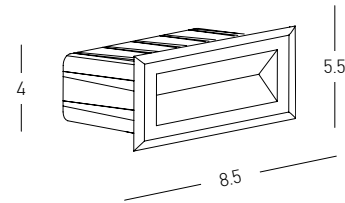

Power 3W
Input 220-240V, 50/60Hz
Color Temperature 3000K
Lumen 195Lm
Cri 80
IP 65
Dimensions L: 6.5cm W: 8.5cm H: 5.5cm
Material Aluminium - Tempered Glass
Depth Required 6cm
Recessed Mounting Box L: 6cm W: 8cm H: 4cm (Included)

Color Graphite / **Code E323**