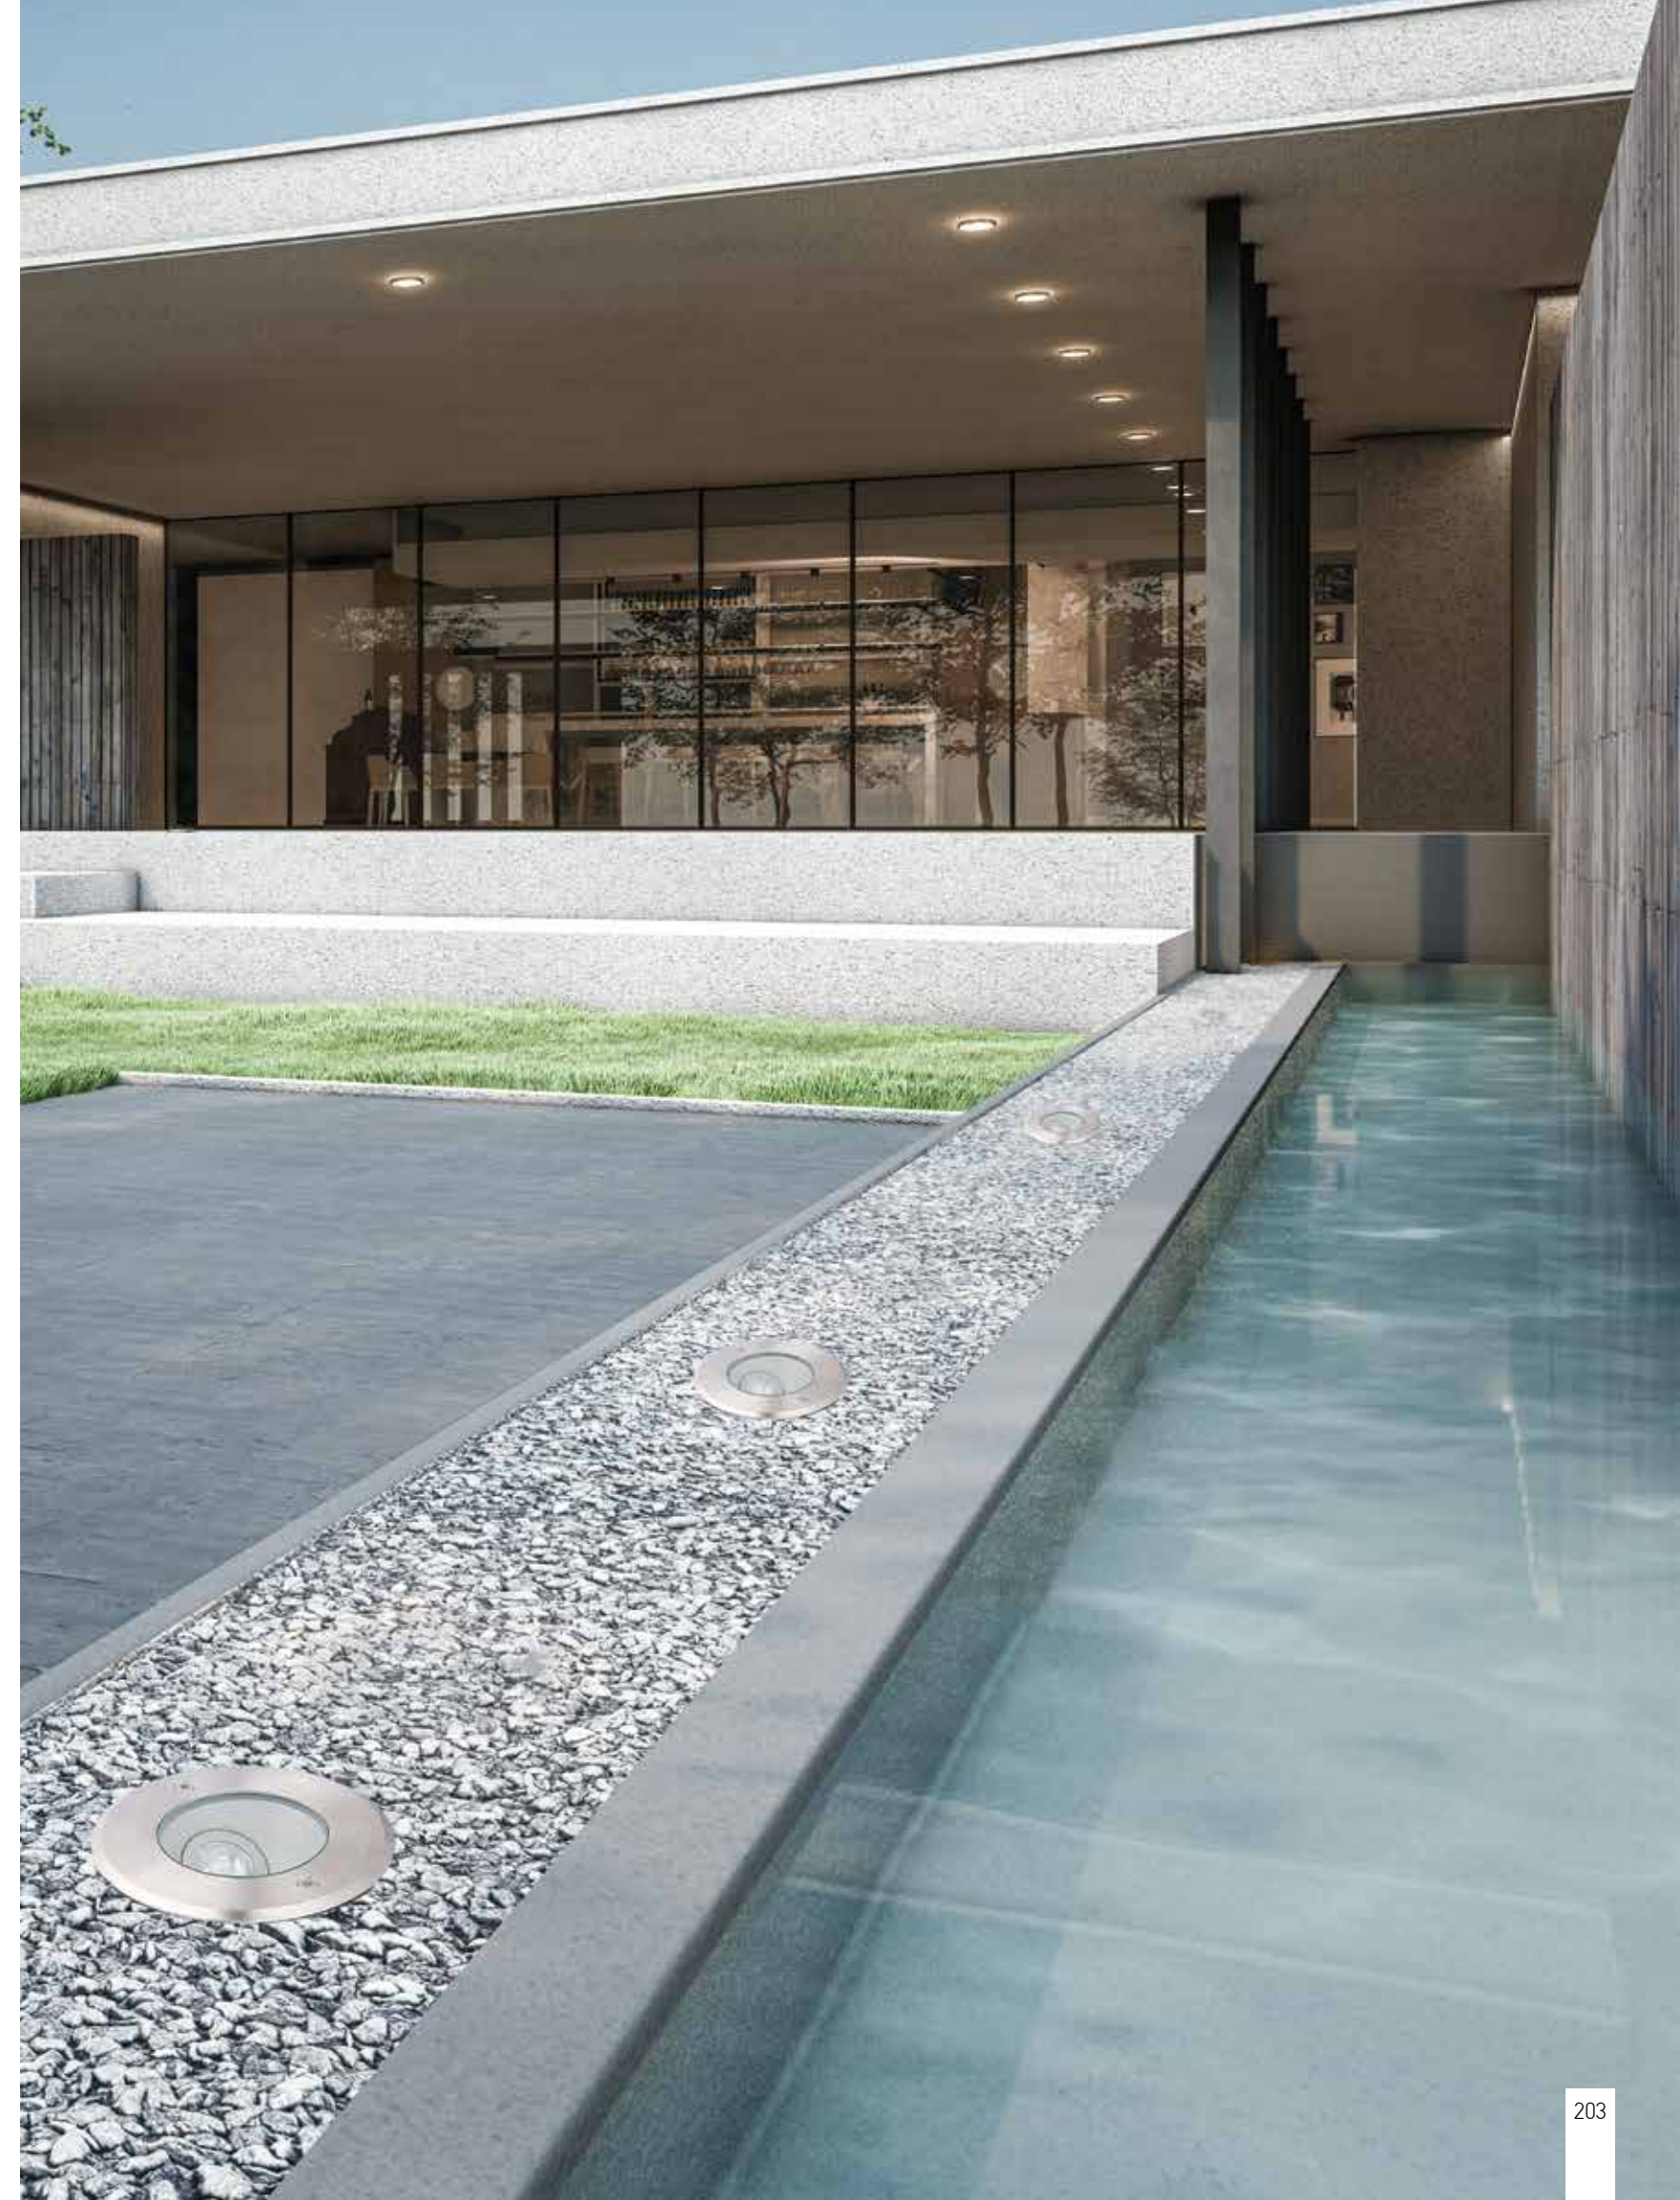

Power 7W
Input 220-240V, 50/60Hz
Color Temperature 3000K
Lumen 560Lm
Cri 80
IP 67
IK 8
Dimensions Ø: 15cm H: 11.5cm
Beam Angle 45°
Material Stainless Steel - Tempered Glass
Depth Required 11.5cm
Recessed Mounting Box Included
Special Feature Asymmetric
50cm Cable Available
Driver Included

Color

Stainless Steel / **Code E363**

Power 7W
Input 220-240V, 50/60Hz
Color Temperature 3000K
Lumen 560Lm
Cri 80
IP 67
IK 8
Dimensions Ø: 13cm H: 14cm
Beam Angle 45°
Material Stainless Steel - Tempered Glass
Depth Required 11.5cm
Recessed Mounting Box Included
Special Feature Asymmetric
50cm Cable Available
Driver Included

Color

Stainless Steel / **Code E362**