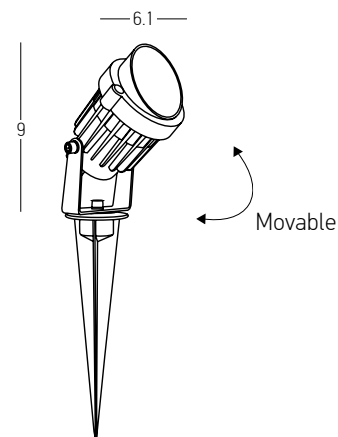

Power 5W
Input 220-240V, 50/60Hz
Color Temperature 3000K
Lumen 380Lm
Cri 80
IP 65
Dimensions Ø: 6.1cm H: 9cm
Beam Angle 36°
Material Aluminium - Tempered Glass
Special Feature 20cm Cable Available
Movable Spot
Spike Included
Color Graphite / **Code E153**