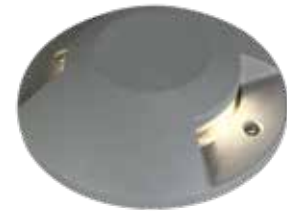

Power 2x 6W
Input 220-240V, 50/60Hz
Color Temperature 3000K
Lumen 600Lm
Cri 80
IP 67
IK 10
Dimensions Ø: 20cm H: 4.2cm
Material Aluminium
Special Feature Surface Ground
Driver Included
Color Grey / **Code Z69058-B**