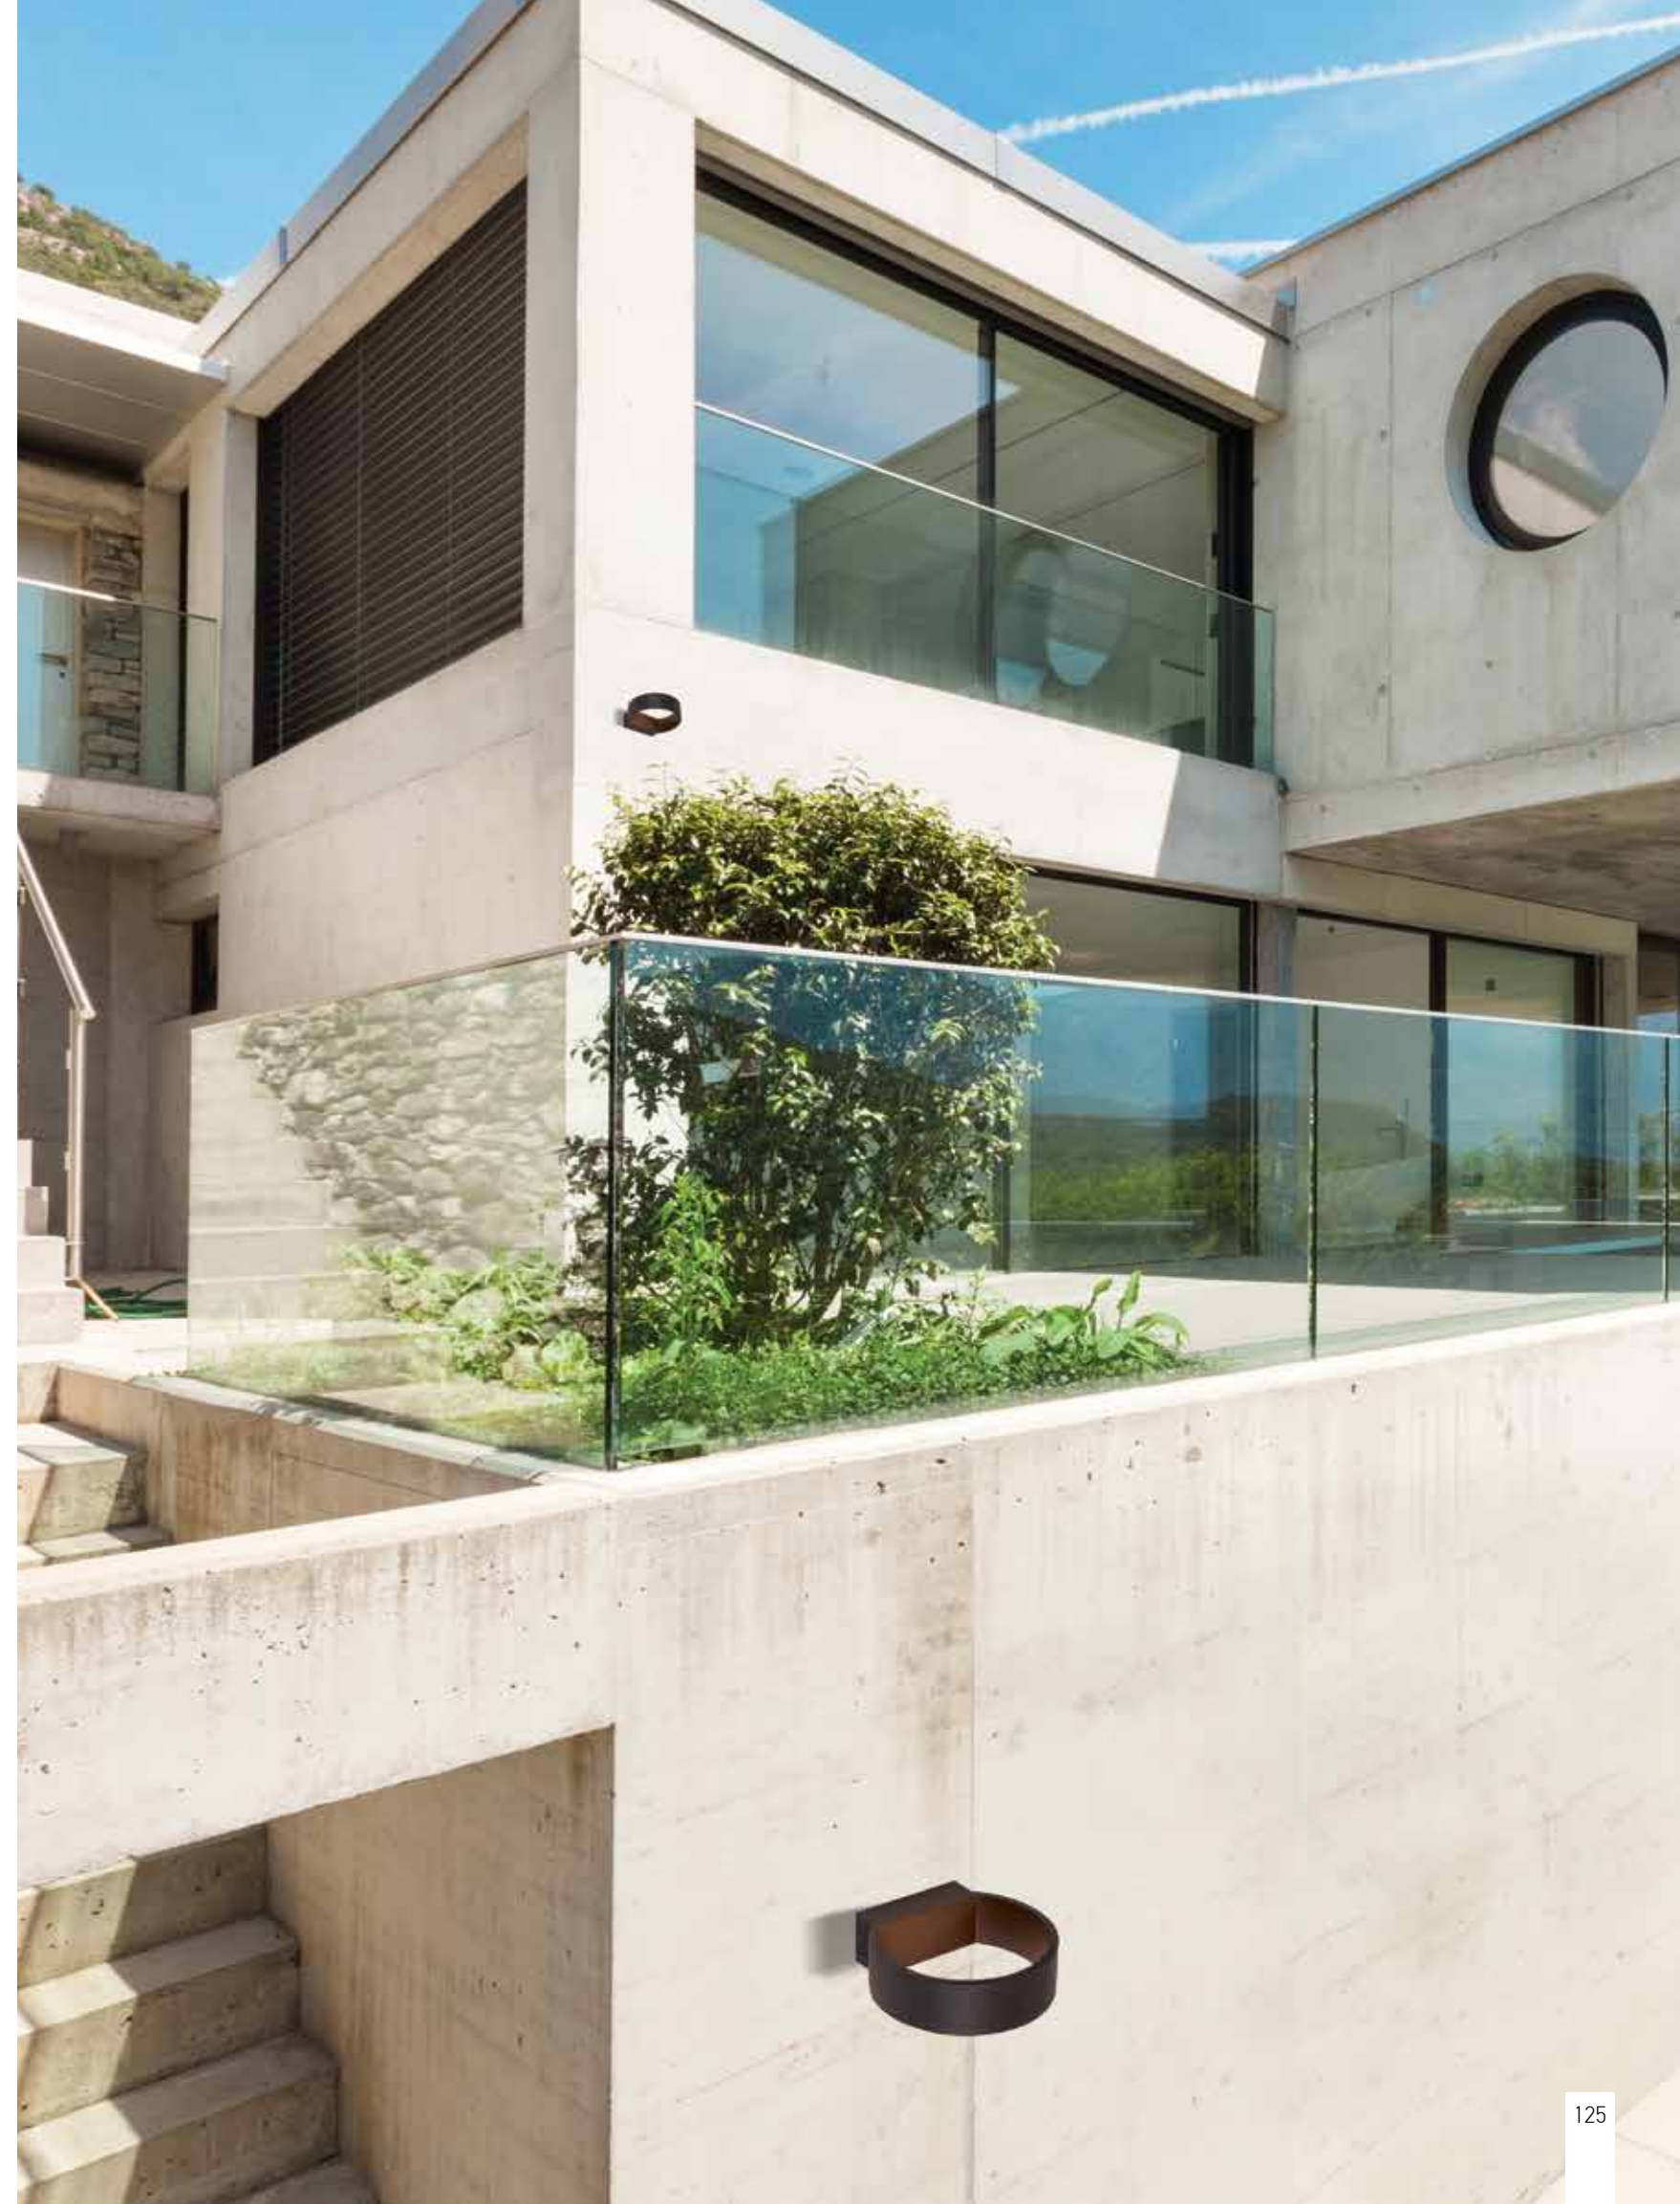

Power 12W
Input 220-240V, 50/60Hz
Color Temperature 3000K
Lumen 880Lm
Cri 80
IP 65
Dimensions L: 12.8cm W: 18.3cm H: 20cm
Material Aluminium
Color Dark Brown - Sandy White / **Code E271**