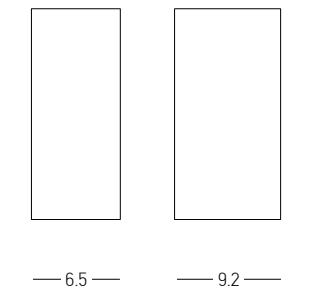

Bulb 2x GU10
Power 15W MAX
Input 220-240V, 50/60Hz
IP 54
Dimensions L: 9.2cm W: 6.5cm H: 15cm
Material Aluminium - Tempered Glass
Special Feature Up - Down Lighting
Color Graphite / **Code E122**