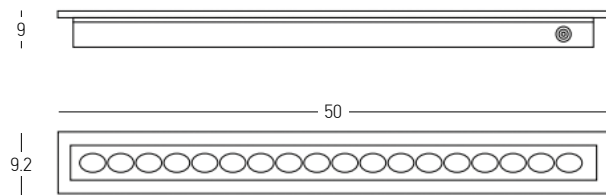

Power 9W
Input 220-240V, 50/60Hz
Color Temperature 3000K
Lumen 720Lm
Cri 80
IP 67
IK 10
Dimensions L: 50cm W: 9.2cm H: 9cm
Beam Angle 45°
Material Aluminium - Stainless Steel - Tempered Glass
Depth Required 11cm
Recessed Mounting Box Included
Special Feature 50cm Cable Available
Driver Included

Color Stainless Steel / **Code E366**