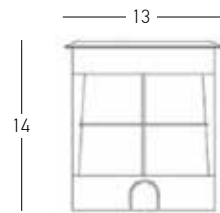

Power 7W
Input 220-240V, 50/60Hz
Color Temperature 3000K
Lumen 560Lm
Cri 80
IP 67
IK 8
Dimensions Ø: 13cm H: 14cm
Beam Angle 45°
Material Stainless Steel - Tempered Glass
Depth Required 15cm
Recessed Mounting Box Included
Special Feature Internal Adjustable Light
50cm Cable Available
Driver Included

Color Stainless Steel / Code E360