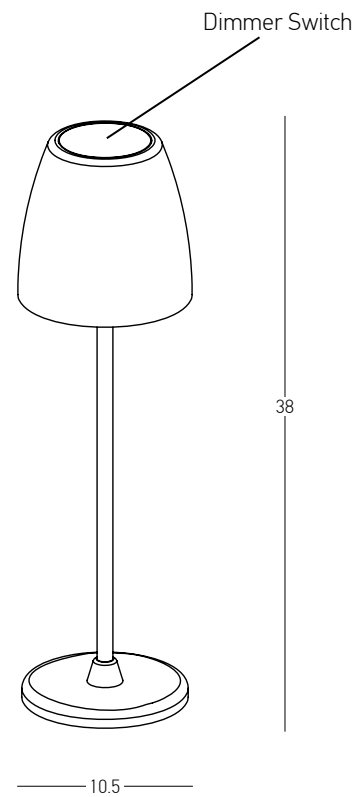

Power 2W
Input 220-240V, 50/60Hz
Color Temperature 3000K
Lumen 260Lm
Cri 80
IP 54
Dimensions Ø: 10.5cm H: 38cm
Shade Ø: 11cm H: 11cm
3 Steps Dimming 10%, 50%, 100%
Material Aluminium - PC Diffuser
Special Feature Portable Table Lamp
USB Cable & Adaptor Included

Color Sandy White / **Code E193**
Color Sandy Black / **Code E194**