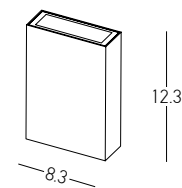

Power 11W
Input 220-240V, 50/60Hz
Color Temperature 3000K
Lumen 653Lm
Cri 80
IP 54
Dimensions L: 7.5cm W: 22cm H: 3.2cm
Material Aluminium - Tempered Glass
Color Sandy White / **Code E168**

Power 2x 2W
Input 220-240V, 50/60Hz
Color Temperature 3000K
Lumen 320Lm
Cri 80
IP 65
Dimensions L: 3cm W: 8.3cm H: 12.3cm
Material ABS - PC Diffuser
Special Feature Up - Down Lighting
Color White / **Code E216**