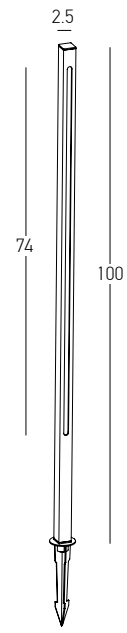

Power 15W
Input 220-240V, 50/60Hz
Color Temperature 3000K
Lumen 1550Lm
Cri 80
IP 65
Dimensions L: 2.5cm W: 2.5cm H: 100cm
Base Ø: 9.5cm H: 2cm
Material Aluminium - Opal PC Diffuser
Special Feature 40cm Cable Available
Spike & Base Included
Profile 2.5 x 2.5cm

Color Dark Brown / **Code E280**