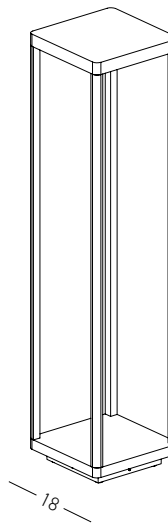

23

18

Power 9W
Input 220-240V, 50/60Hz
Color Temperature 3000K
Lumen 704Lm
Cri 80
IP 54
Dimensions L: 18cm W: 18cm H: 23cm
Material Aluminium - Tempered Glass
Color Graphite / **Code E203**

80

18

Power 9W
Input 220-240V, 50/60Hz
Color Temperature 3000K
Lumen 704Lm
Cri 80
IP 54
Dimensions L: 18cm W: 18cm H: 80cm
Material Aluminium - Tempered Glass
Color Graphite / **Code E204**