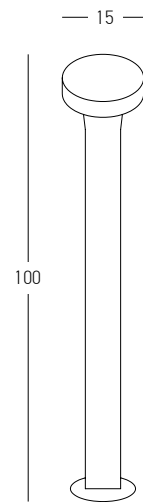

Power 12W
Input 220-240V, 50/60Hz
Color Temperature 3000K
Lumen 920Lm
Cri 80
IP 54
Dimensions Ø: 15cm L: 5.5cm
Material Aluminium - PC Diffuser
Color Graphite / **Code E237**

Power 11W
Input 220-240V, 50/60Hz
Color Temperature 3000K
Lumen 792Lm
Cri 80
IP 65
Dimensions Ø: 15cm H: 100cm
Material Aluminium - PC Diffuser
Color Graphite / **Code E249**